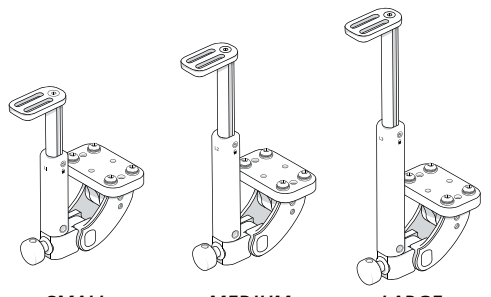

M2-ORDER REV120320

**4.3**

**MEDIAL KNEE/THIGH SUPPORT SWING AWAY HARDWARE**

HCPCS CODING: E1028 MSRP \$180.00

SIZE	PART NUMBER
SMALL	BL-MKTS-ST1SASL1
MEDIUM	BL-MKTS-ST1SASL2
LARGE	BL-MKTS-ST1SASL3

*\*Swing Away Hardware only, not available in Fixed Hardware*  
*\*\*MKTS Hardware must be mounted to Removable Solid Seat Pan in section 2.4*  
*\*\*\*If Leg Length Discrepancy is needed on Removable Solid Seat Pan, Offset Orientation must be selected*