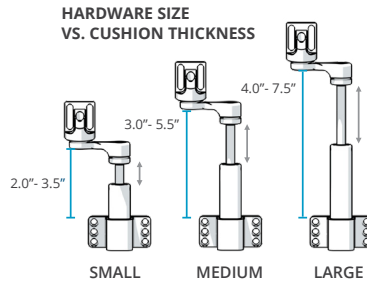

B. TT HARDWARE, POWER MOUNT

HARDWARE SIZE	MAX CUSHION THICKNESS CLEARANCE	RECOMMENDED CUSHION THICKNESS
SMALL	3.5"	2.0" - 3.5"
MEDIUM	5.5"	3.0" - 5.5"
LARGE	7.5"	4.0" - 7.5"

	SIZE	MSRP	LEFT		EXTRA LEFT		RIGHT		EXTRA RIGHT		
	FIXED	SMALL	$185.00	BL-LPTS-TT1FXPWL1-LH	BL-LPTS-TT1FXPWL1-LH	BL-LPTS-TT1FXPWL1-RH	BL-LPTS-TT1FXPWL1-RH	BL-LPTS-TT1FXPWL2-LH	BL-LPTS-TT1FXPWL2-LH	BL-LPTS-TT1FXPWL2-RH	BL-LPTS-TT1FXPWL2-RH
	MEDIUM	$185.00	BL-LPTS-TT1FXPWL2-LH	BL-LPTS-TT1FXPWL2-LH	BL-LPTS-TT1FXPWL2-RH	BL-LPTS-TT1FXPWL2-RH	BL-LPTS-TT1FXPWL3-LH	BL-LPTS-TT1FXPWL3-LH	BL-LPTS-TT1FXPWL3-RH	BL-LPTS-TT1FXPWL3-RH	
	LARGE	$185.00	BL-LPTS-TT1FXPWL3-LH	BL-LPTS-TT1FXPWL3-LH	BL-LPTS-TT1FXPWL3-RH	BL-LPTS-TT1FXPWL3-RH					
OR											
REMOVABLE E1028	SMALL	$285.00	BL-LPTS-TT1RMPWL1-LH	BL-LPTS-TT1RMPWL1-LH	BL-LPTS-TT1RMPWL1-RH	BL-LPTS-TT1RMPWL1-RH	BL-LPTS-TT1RMPWL2-LH	BL-LPTS-TT1RMPWL2-LH	BL-LPTS-TT1RMPWL2-RH	BL-LPTS-TT1RMPWL2-RH	
	MEDIUM	$285.00	BL-LPTS-TT1RMPWL2-LH	BL-LPTS-TT1RMPWL2-LH	BL-LPTS-TT1RMPWL2-RH	BL-LPTS-TT1RMPWL2-RH	BL-LPTS-TT1RMPWL3-LH	BL-LPTS-TT1RMPWL3-LH	BL-LPTS-TT1RMPWL3-RH	BL-LPTS-TT1RMPWL3-RH	
	LARGE	$285.00	BL-LPTS-TT1RMPWL3-LH	BL-LPTS-TT1RMPWL3-LH	BL-LPTS-TT1RMPWL3-RH	BL-LPTS-TT1RMPWL3-RH					

TT HARDWARE, POWER MOUNT OPTION

NOTE: If choosing the Power Mount Hardware, choose the appropriate power mount type below.

POWER MOUNT	MSRP	PART NUMBER
QUANTUM	add $0.00	LPTS-TT1-PW1
PERMOBIL	add $0.00	LPTS-TT1-PW2
QUICKIE	add $0.00	LPTS-TT1-PW3
ROVI	add $0.00	LPTS-TT1-PW4
AVID REHAB	add $0.00	LPTS-TT1-PW5

3.4

TT LONG EXTENSION ARM 4"

MSRP $37.00/arm

LEFT	EXTRA LEFT	RIGHT	EXTRA RIGHT
BL-LPTS-TT1LARM4	BL-LPTS-TT1LARM4	BL-LPTS-TT1LARM4	BL-LPTS-TT1LARM4

4 BODILINK MEDIAL KNEE/THIGH SUPPORT HARDWARE & PADS

4.1

PAD SIZE & SHAPE

HCPCS CODING: E0957 MSRP $130.00

STYLE	SIZE	PART NUMBER
WEDGE	2.5"W x 3.5"D	BL-MKTSP1-3W4D
	3.5"W x 5"D	BL-MKTSP1-4W5D
	4"W x 6"D	BL-MKTSP1-4W6D
OVAL	2.5"W x 3.5"D	BL-MKTSP2-3W4D
	3.5"W x 5"D	BL-MKTSP2-4W5D
	5"W x 6"D	BL-MKTSP2-5W6D

4.2

PAD COVER MATERIAL

GlideWear technology	FOR SKIN PROTECTION & SHEAR REDUCTION. NOT FLUID RESISTANT.
COMFORT-TEK	FOR FLUID PROTECTION & AN EASILY CLEANED SURFACE.
STRETCH-AIR	FOR COMFORT & HEAT DISSIPATION.
	GlideWear (MKTSP-GLIDE) (add $15.00)
	COMFORT-TEK (MKTSP-COMFORT)
	STRETCH-AIR (MKTSP-STRETCH)

M2-ORDER REV120320