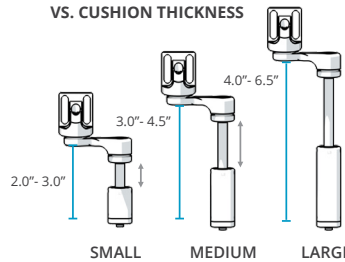

HARDWARE SIZE VS. CUSHION THICKNESS