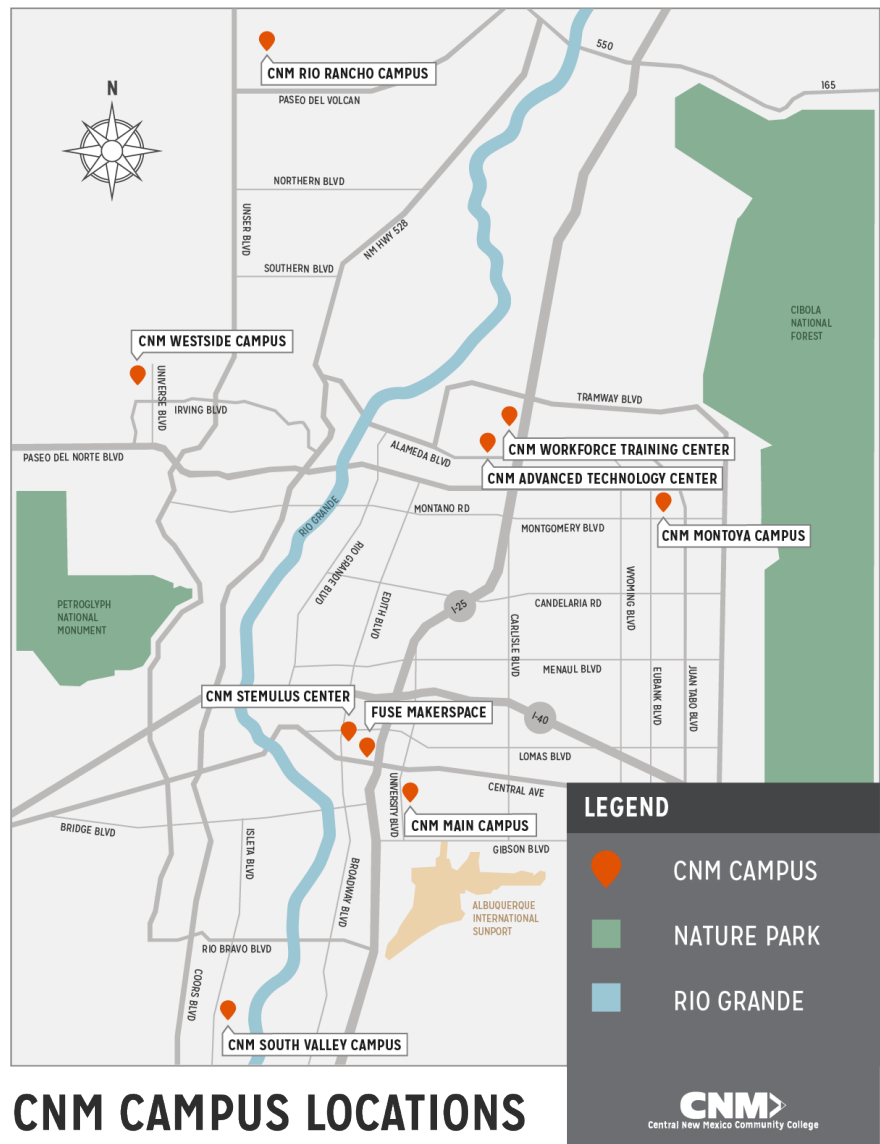

CNM'S HISTORY

CNM has been part of the Albuquerque community for more than 50 years. CNM is New Mexico's largest community college serving more than 22,000 students a semester. The college's history started in the vocation fields such as carpentry, welding, automotive mechanics and nursing. Today, CNM remains dedicated to preparing students to thrive in these high-tech careers. CNM has grown to offer fields in liberal arts and transfer degrees. The college offers more than 100 certificate and associate degree programs in fields ranging from humanities and business to information technology and science. CNM is dedicated to serving our community by linking employers with students to build an economically vibrant place for residents to grow and thrive.

CNM has nine convenient locations. CNM's locations include five campuses located in each quadrant of Albuquerque and Rio Rancho. CNM offers programs at the Advance Technology Center and Workforce Training Center in north Albuquerque, and the STEMulus Center in downtown Albuquerque. CNM's Advanced Technology Center boasts 80,000 square feet of state-of-the-art laboratory and classroom space.

CNM CAMPUS LOCATIONS

To learn more and for help getting started visit: cnm.edu/thinkingaboutcnm, email us at thinkingaboutcnm@cnm.edu or call (505) 224-3000