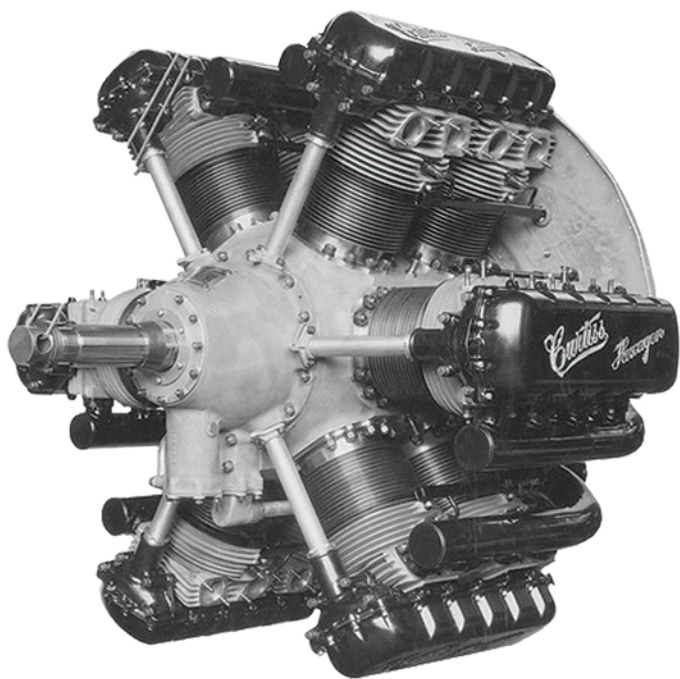

BULK HOSE & FITTINGS

TOOLS

OILS, LUBRICANTS & FLUIDS

MAINTENANCE SUPPLIES

WINGSOCKS & FRAMES

ROSEN SUNVISORS

UNIVERSAL SURFACE MOUNT SYSTEMS

Part Number	Description	Your Price
R1710201	Universal Tube NSA Replacement Lens, Large	\$64.61
R1161401	Universal Tube NSA Replacement Lens, Small	\$64.61
1752110-1111	Universal NSA System Lens Ring Mount, Large 1/4" (Pilot)	\$198.70
1752110-2111	Universal NSA System Lens Ring Mount, Large 1/4" (Co-Pilot)	\$198.70
R1751100-211	Universal NSA System Lens Ring Mount, Small 1/4"	\$397.40
1752110-1211	Universal NSA System Lens Ring Mount, Small 1/4" (Pilot)	\$198.70
1752110-2211	Universal NSA System Lens Ring Mount, Small 1/4" (Co-Pilot)	\$198.70
R1751200-111	Universal NSA System Lens Oval Mount, Large 1/4"	\$397.40
1752120-1111	Universal NSA System Lens Oval Mount, Large 1/4" (Pilot)	\$198.70
1752120-2111	Universal NSA System Lens Oval Mount, Large 1/4" (Co-Pilot)	\$198.70
R1751200-211	Universal NSA System Lens Oval Mount, Small 1/4"	\$397.40
1752120-1211	Universal NSA System Lens Oval Mount, Small 1/4" (Pilot)	\$198.70
1752120-2211	Universal NSA System Lens Oval Mount, Small 1/4" (Co-Pilot)	\$198.70

Large Lens 10" x 12"
Small Lens 5" x 12"

Curtiss H-1640 Chieftain

The Curtiss H-1640 Chieftain was an unusual American 12-cylinder radial aero engine designed and built by the Curtiss Aeroplane and Motor Company in the mid-1920s. The H-1640 was the first airworthy 'inline radial' and was sponsored for flight testing in a range of aircraft by the U.S. Government. Among the types selected were the Thomas-Morse XP-13 and the Curtiss XO-18. Design features included: