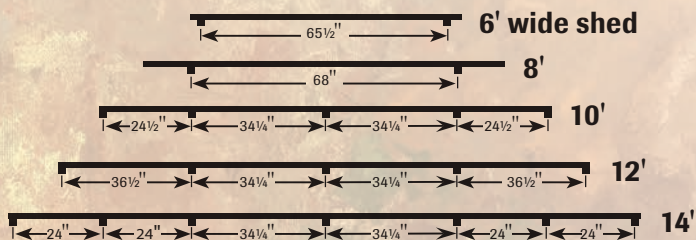

Triple-Wide Garage

Specifications

30

Our work is done with special attention to detail.

Skid Placement on Sheds

Vinyl Siding Colors

Slate Slate Blue Heritage Gray Classic Linen Clay Khaki White

Sandstone Tan Almond Prairie Wheat Antique Ivory Birchwood