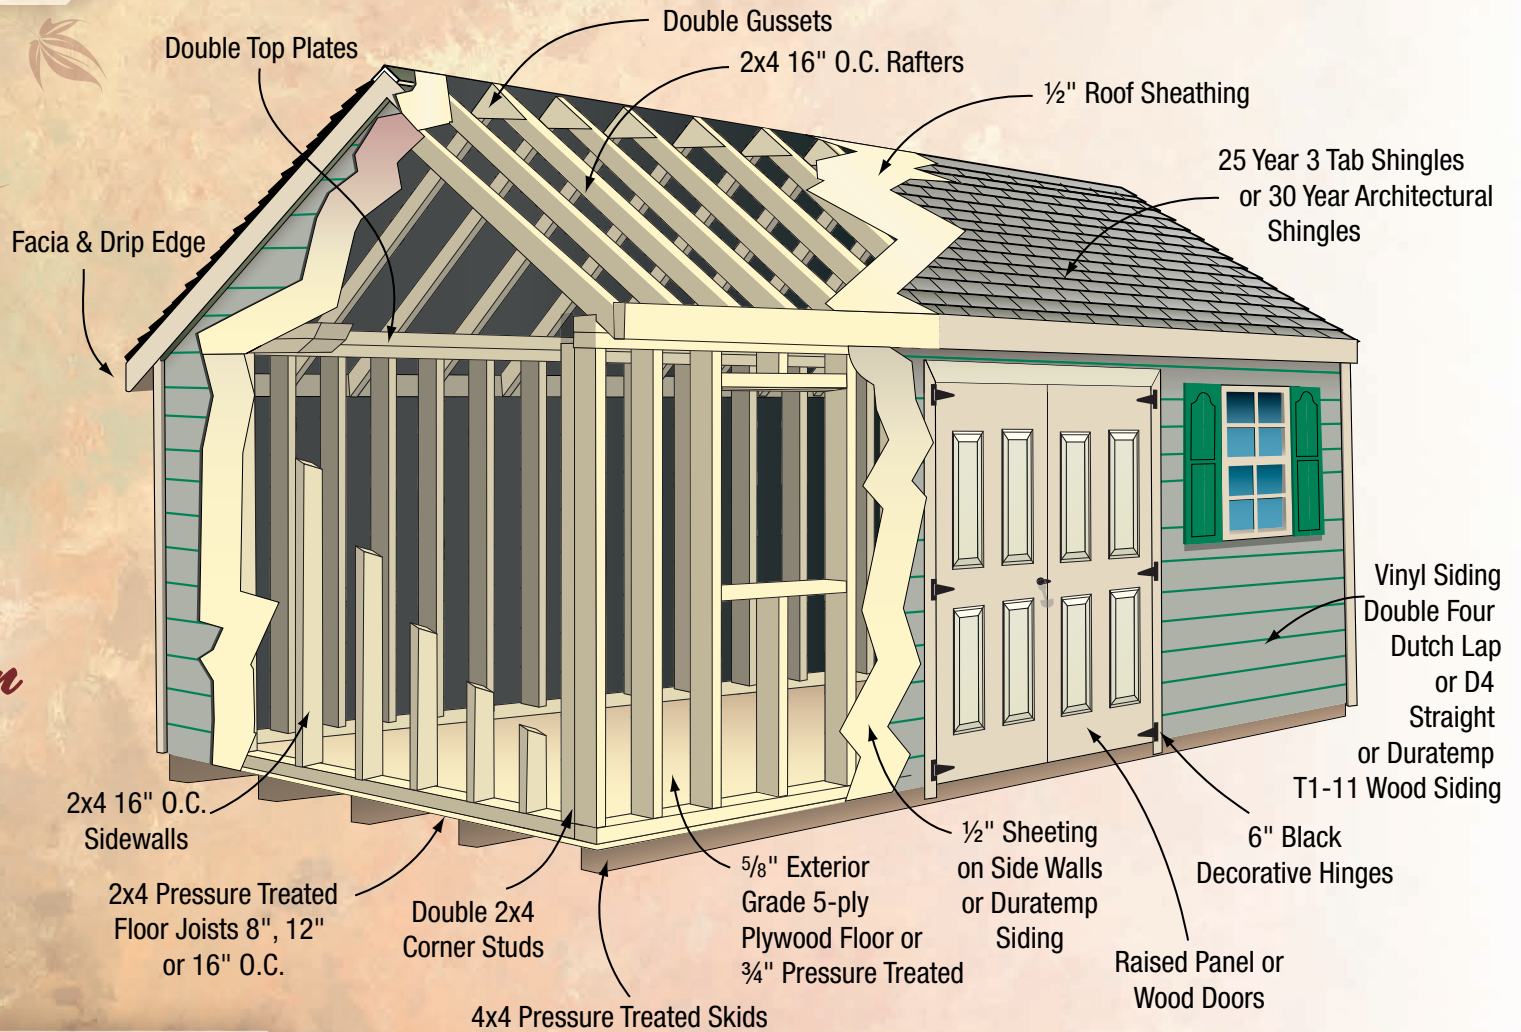

Specifications

30

Our work is done with special attention to detail.