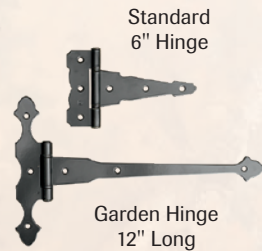

Shutter Colors

Clay Cream Green Gray Red White

Lowered Detail

Blue Black Brown Burgundy Navy Blue

All shutter colors are available in lowered or panel.

Options

Doors

9-Lite Half-Moon Lite 11-Lite Standard Double Door

Standard Wood Double Door Arched Top Double Door

9-Lite Arched Top Double Door

Hinges

Standard 6" Hinge

Garden Hinge 12" Long

Windows & Shutters

Louvered Shutters 18"x27" Window

Panel Shutters 18"x36" Window