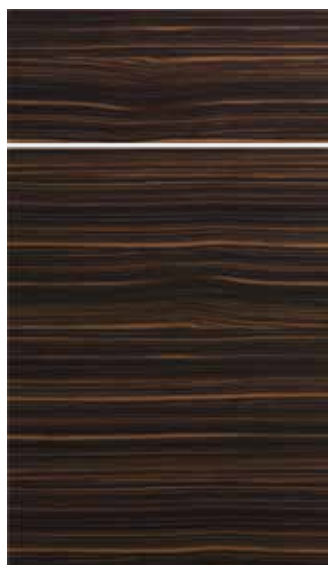

*Horizontal grain available for Alectra only.

SOLID GLOSS FOILS

TRIBECA
RUBY

WHITE

CREAM

STEEL

RUBY

CHARCOAL

PATTERN GLOSS FOILS

SOHO - VERTICAL
MACCHIATO

SOHO - HORIZONTAL*
MACCHIATO

NUTMEG

MACCHIATO

WENGE

CARBON

SATIN FOILS