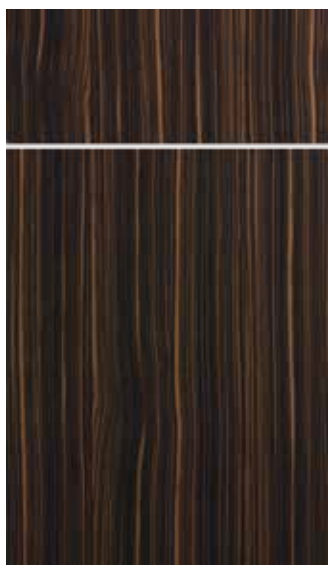

*Horizontal grain available for Alectra only.

SOLID GLOSS FOILS

TRIBECA
RUBY

WHITE

CREAM

STEEL

RUBY

CHARCOAL

PATTERN GLOSS FOILS

SOHO - VERTICAL
MACCHIATO

SOHO - HORIZONTAL*
MACCHIATO

NUTMEG

MACCHIATO

WENGE

CARBON

SATIN FOILS