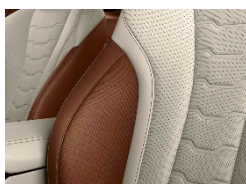

ZBEJ **Ivory White/Tartufo** with black interior world

$8,000

○