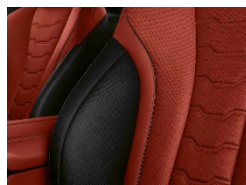

ZBHZ **Fiona Red/Black** with black interior world

$7,000

○