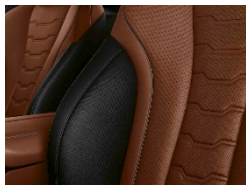

ZBEX **Ivory White** with Ivory white interior world

\$7,000

○

ZBHX **Night Blue/Black** with black interior world

\$7,000

○

ZBHY **Tartufo/Black** with black interior world

\$7,000