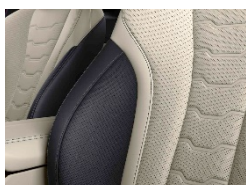

\$7,000

○

ZBEJ **Ivory White/Tartufo** with black interior world

\$8,000

○

ZBEI **Ivory White/Night Blue** with black interior world

\$9,000

○