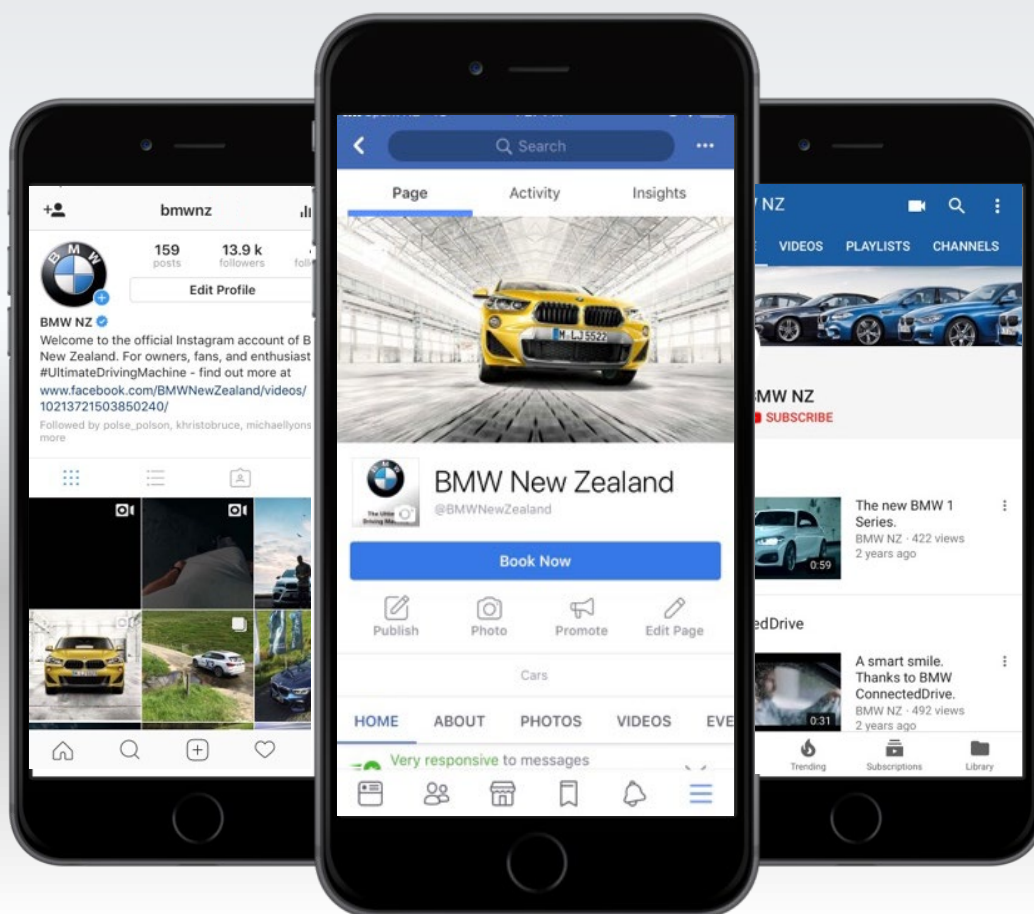

IMMERSE YOURSELF IN THE WORLD OF BMW.

Keeping up with the Ultimate Driving Machine has never been easier. Connect with us online and stay up to date with the latest from BMW.

www.bmw.co.nz

www.facebook.com/BMWNewZealand