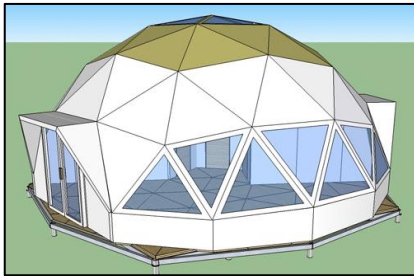

Domes & Bamboo Furniture

Phoenix Voyage is thrilled to partner with Sustainable Domes Ltd., a company dedicated to building a sustainable, healthy future for humankind and our earth! Sustainable Domes are highly resistant to natural disasters such as flooding, earthquakes, tornadoes, and hurricanes. They are resistant to rust, mold, water, bugs and fire. They are 100% non-toxic, “breathable” materials that provide good thermal insulation and indoor air quality.

Ease of Assembly, the dome structures are made of lightweight, triangular shaped, structurally insulated panels designed for rapid assembly, making them buildable in as quickly as one day by a small crew. The building process for a sustainable dome reduces construction time by 50% or more.

Bamboo furniture for the outdoor dining area (seating for 200 people) plus furnishings for the entire Phoenix Center!