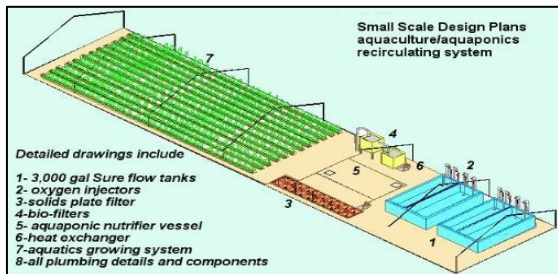

Feeding a Community Year-Round

Included in each Phoenix Center 'Core Package' is enough materials to build a community greenhouse and aquaponics system. This also includes vegetable seeds, herb seeds, and up to four types of fish. (Budget also includes labor costs for a general contractor.)

With over 40 years of research, our partner Global Aquatics LLC., has developed an easy to maintain system which will feed a whole community year-round. Each system is scalable depending on the size of the community.

The food growth system is designed to be an experiential education tool for the entire community. Every vegetable, herb, or fruit tree comes with a description card with details about the vitamin and mineral content and highlights medicinal applications.