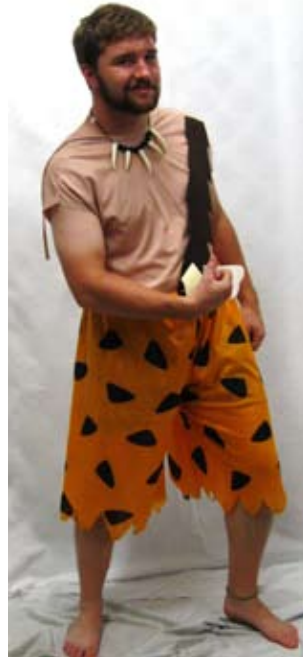

Costume Name: Bamm-Bamm
Costume #: COCAFL2
Description/Notes:

Components:
Measurements: