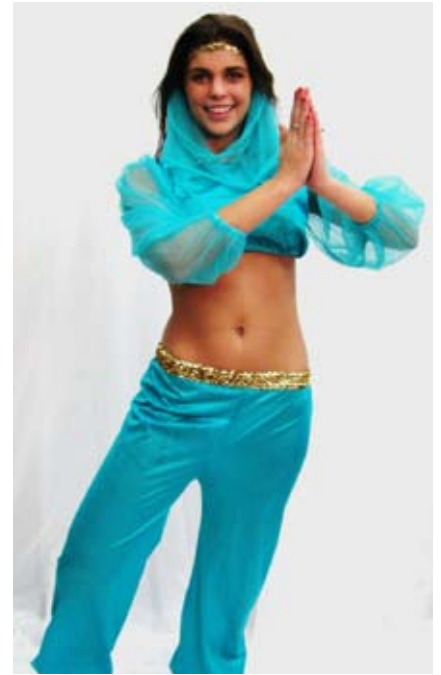

Costume Name: Aladdin
 Costume #: COCAAL1
 Description/Notes: DISG # 5952

Components:
 Measurements:

Costume Name: Jafar
 Costume #: COCAAL2
 Description/Notes: DISG # 5954

Components:
 Measurements:

Costume Name: Jasmine
 Costume #: COCAAL3
 Description/Notes: Dark Teal with pants

Components:
 Measurements:

Costume Name: Jasmine
 Costume #: COCAAL4
 Description/Notes: Light Teal with pants

Components:
 Measurements:

Costume Name: Jasmine
 Costume #: COCAAL5
 Description/Notes: Purple dress, Disney Licensed; DISG #5951

Components:
 Measurements:

Costume Name: Jasmine
 Costume #: COCAAL6
 Description/Notes: Purple dress, with sash

Components:
 Measurements:

Costume Name: Ace of Hearts
 Costume #: COCAAW1
 Description/Notes:

Components:
 Measurements:

Costume Name: Clifford the Big Red Dog
 Costume #: COACCL1
 Description/Notes:

Components:
 Measurements:

Costume Name: Curious George
 Costume #: COCACU1
 Description/Notes: RUBI #888026