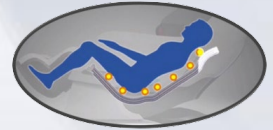

### L-Track with 4D Vario Motion™.

The CZ-710 has a mechanism that travels from your neck down to your glutes and moves on every axis with variable speed technology.