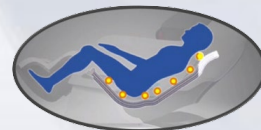

Model #	CZ-640
Chair Sitting Dimensions (LxWxH)	60.2" x 30.3" x 46.1
Chair Full Recline Dimensions (LxWxH)	72.8" x 30.3" x 34.6"
Chair Shipping Dimensions (LxWxH)	
Seat Width Between Arms	19.7"
Seat Height	21.3"
Seat Depth	18.1"
Back Height from Seat	27.6"
Distance from Wall	
Weight Capacity	400 LBS
Chair Net Weight	234 LBS
Chair Gross Weight	282 LBS
<i>Features</i>	
L-Track	✓
Touch Pad Remote Control	✓
Quick Access Buttons Embedded in Armrest	✓
8 Auto Programs	✓
Full Body Air Compression Massage	✓
Heat Therapy in Lumbar	✓
Bluetooth Speakers	✓
One-Touch Zero Gravity Position	✓
Self-Adjusting Footrest	✓
Spot Massage	✓

L-Track.

The CZ-640 has a mechanism that travels from your neck down to your glutes and moves on every axis with variable speed technology.