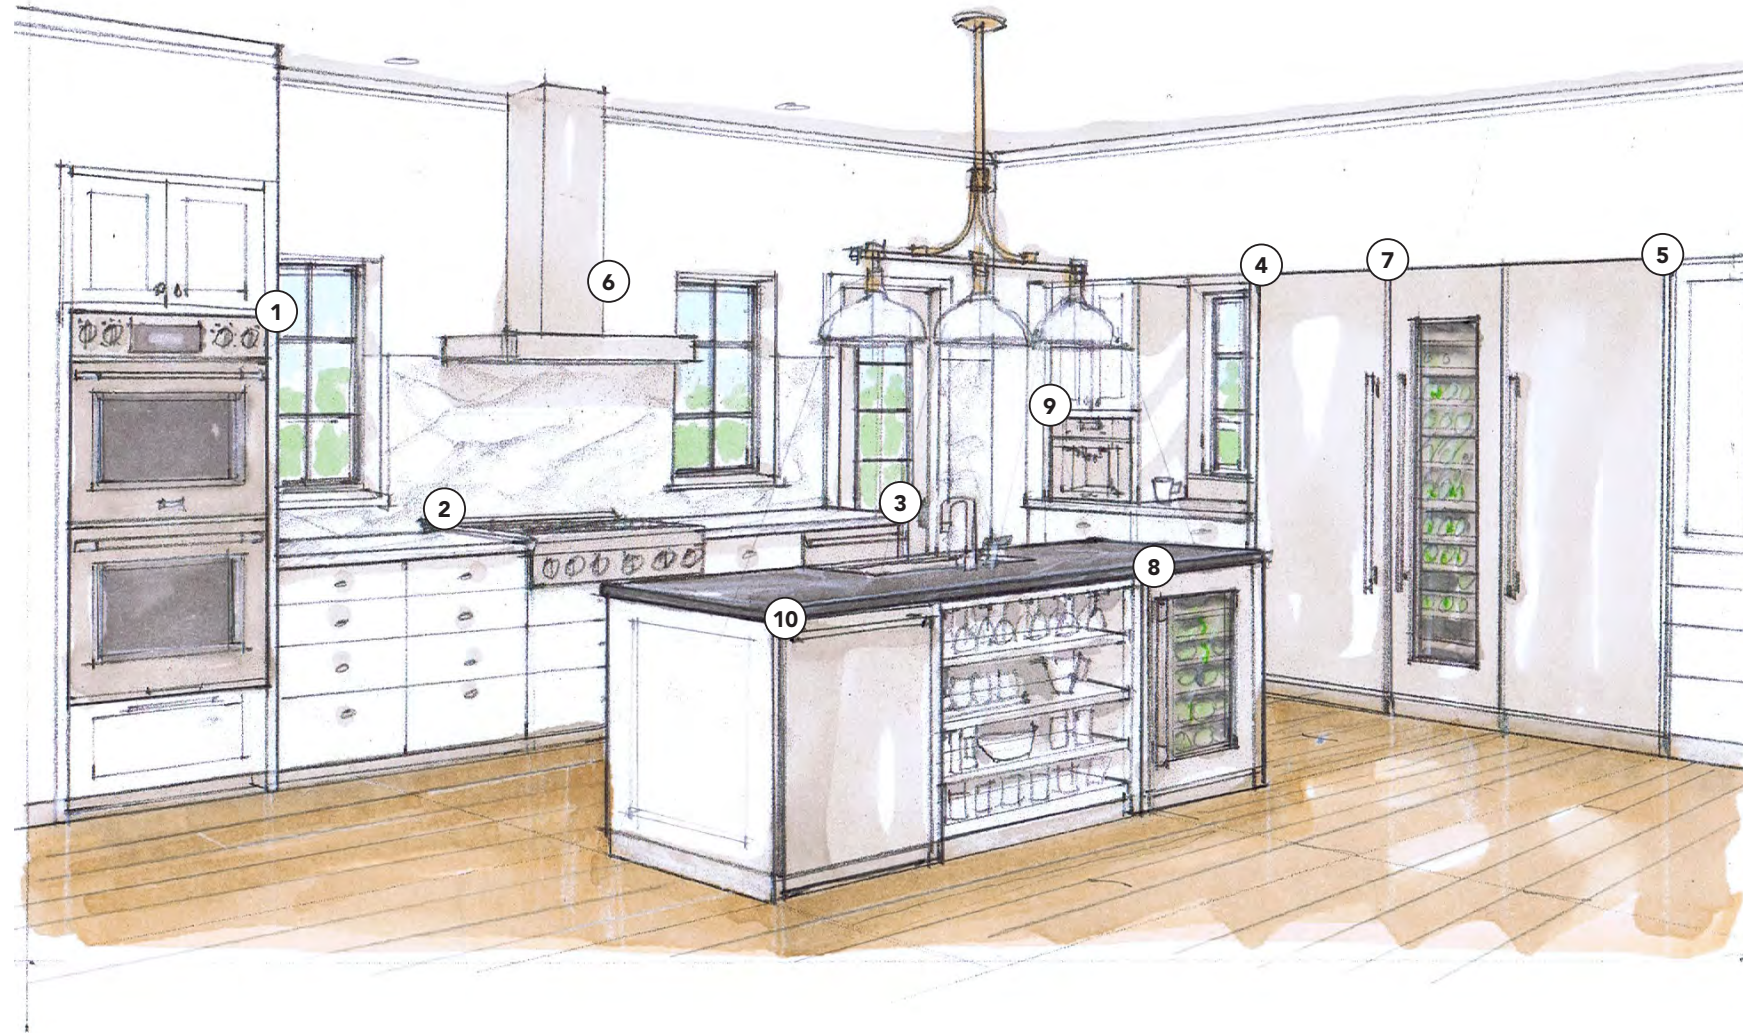

Add Additional

7 | 24-Inch Built-In Wine Preservation Column

9 | 24-Inch Fully Automatic Built-in Coffee Machine

Add

4 | 30-Inch Built-In Fresh Food Column

5 | 30-Inch Built-In Freezer Column

Get (Free)*

6 | 36-Inch Professional Wall Hood Ventilation (free)*

Get 50% OFF

(one of the select eligible products)

8 | 24-Inch Under Counter Wine Reserve

10 | 24-Inch Glass Care Center Dishwasher

THE SPACE TO REPLACE

For those seeking effortless replacement

A sleek, modern kitchen providing ideal refrigeration pairings including the specially designed 23.5-Inch Refrigeration Column, that can be paired with any 18-Inch and 24-Inch Freezer Column—the perfect fit into existing 42-Inch and 48-Inch spaces. It also includes the 30-Inch Masterpiece® Steam Oven paired with a new Accessories Drawer installed directly beneath for convenient storage of pans, while fitting seamlessly within pre-existing 30-Inch single Wall Oven cavities—making replacement effortless.

*Refer to page 5 for Ultimate Gift with Purchase program details.

**Ask your dealer about replacement solutions for 36" single wall oven and 42" & 48" refrigeration cavities.

Visit Thermador.com for product features.