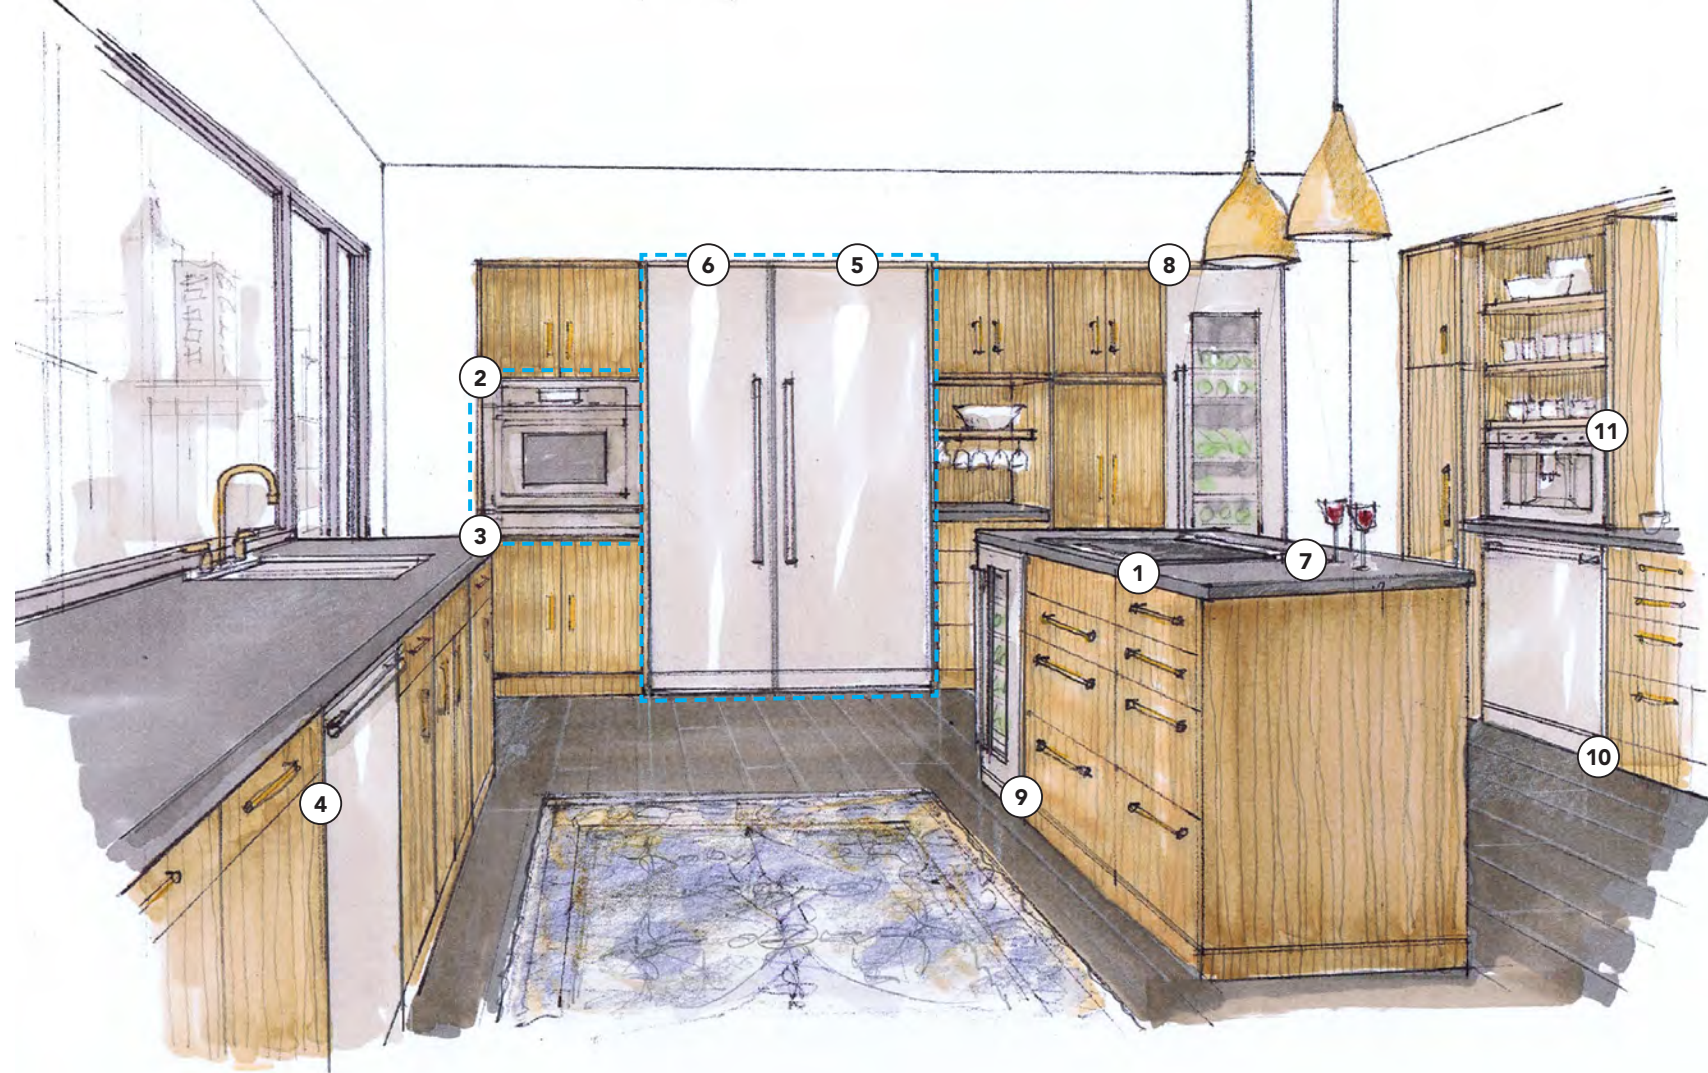

Get 50% OFF

(one of the select eligible products)

8 | 24-Inch Under Counter Wine Reserve

10 | 24-Inch Glass Care Center Dishwasher

THE SPACE TO REPLACE

For those seeking effortless replacement

A sleek, modern kitchen providing ideal refrigeration pairings including the specially designed 23.5-Inch Refrigeration Column, that can be paired with any 18-Inch and 24-Inch Freezer Column—the perfect fit into existing 42-Inch and 48-Inch spaces. It also includes the 30-Inch Masterpiece® Steam Oven paired with a new Accessories Drawer installed directly beneath for convenient storage of pans, while fitting seamlessly within pre-existing 30-Inch single Wall Oven cavities—making replacement effortless.

Buy

1 | 36-Inch Masterpiece® Liberty™ Induction Cooktop

2 | 30-Inch Masterpiece® Steam Oven

3 | Accessories Drawer (new)

Get

4 | 24-Inch Star-Sapphire® Dishwasher (*1400 upgrade)*

Add Additional

8 | 24-Inch Built-In Wine Preservation Column

Add Any

5 | 23.5-Inch Built-In Fresh Food Column

6 | 18-Inch Built-In Freezer Column

Get (Free)*

7 | 30-Inch Masterpiece® Downdraft (free)*

Get 50% OFF

(one of the select eligible products)

9 | 24-Inch Under Counter Glass Door Wine Reserve

10 | 24-Inch Glass Care Center Dishwasher

11 | 24-Inch Fully Automatic Built-in Coffee Machine

DESIGNER: HOLLY RICKERT

Talk to your
EXCEPTIONAL
DEALER
for more information

OR VISIT THERMADOR.COM

Thermador 