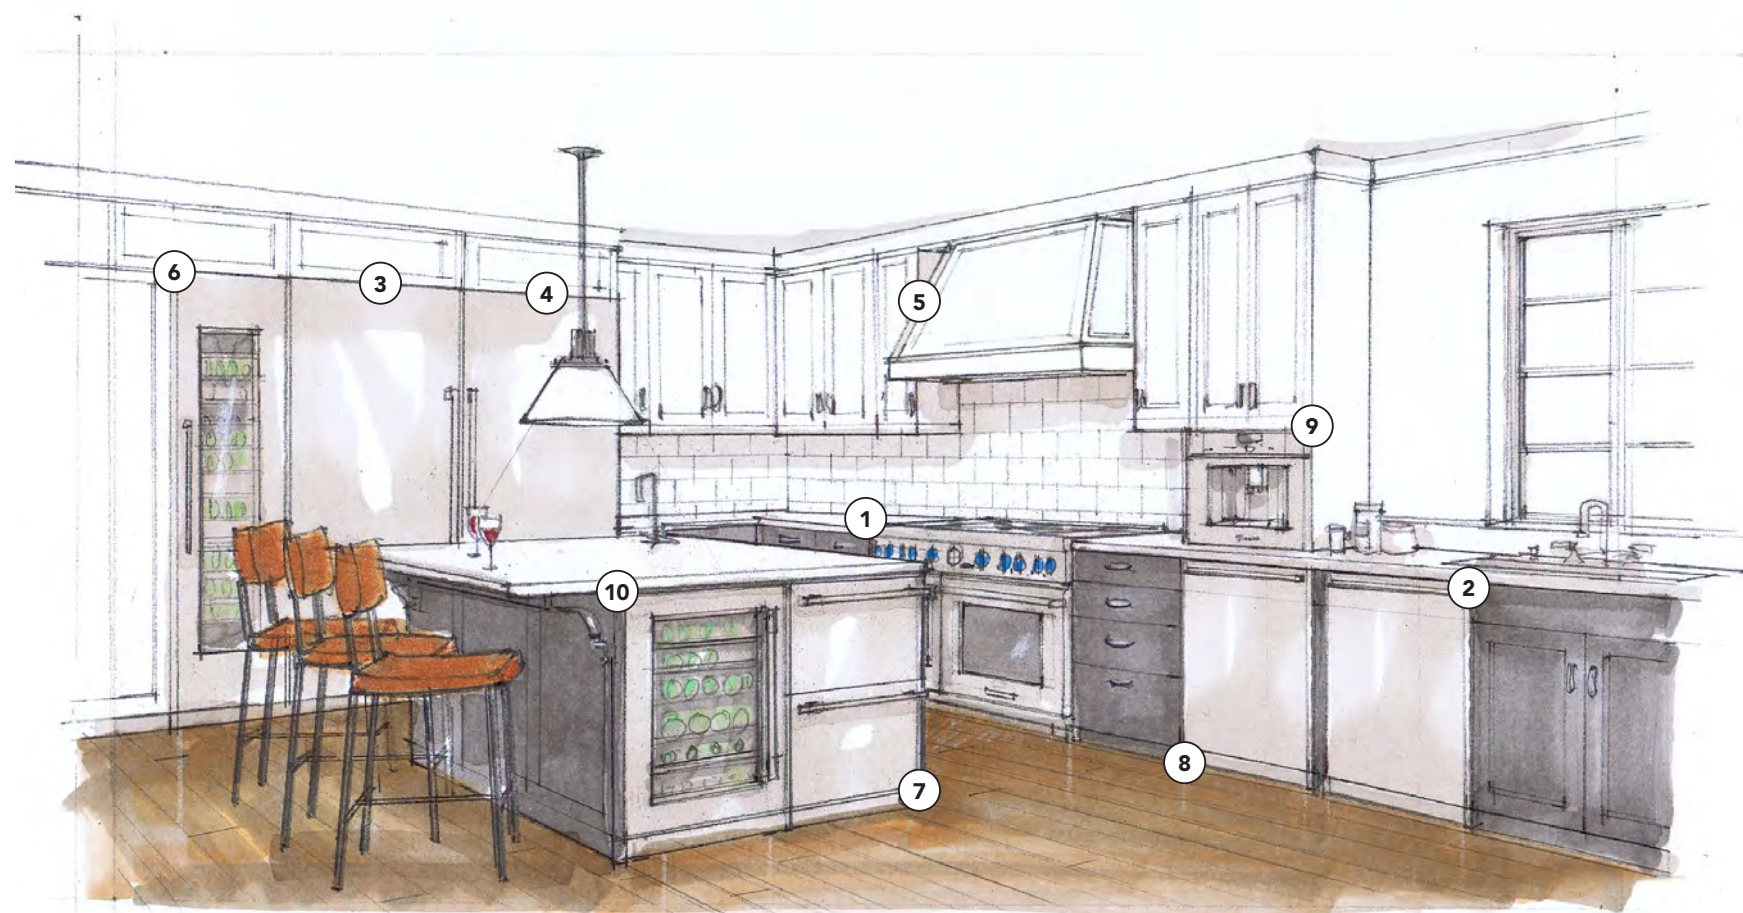

Buy

1 | 60-Inch Pro Grand® Range

Get

2 | 24-Inch Star-Sapphire® Dishwasher (#1400) (upgrade charges apply)*

Add

3 | 36-Inch Built-In Freezer Column

4 | 36-Inch Built-In Fresh Food Column

Get (Free)*

5 | 60-Inch Professional Custom Insert Hood Ventilation (free)*

Add Additional

6 | 24-Inch Built-In Wine Preservation Column

7 | 24-Inch Under Counter Double Drawer Refrigeration

8 | 24-Inch Glass Care Center Dishwasher

9 | 24-Inch Fully Automatic Built-in Coffee Machine

10 | 24-Inch Under Counter Glass Door Wine Reserve