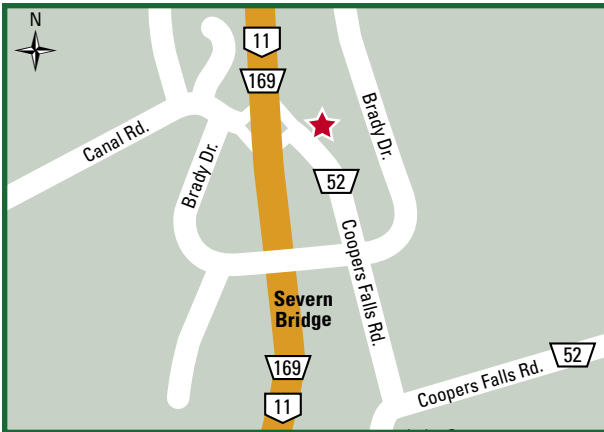

3206 Coopers Falls Road, Washago, ON POE 1N0
TEL: (705) 345-4900 FAX: (705) 689-2710