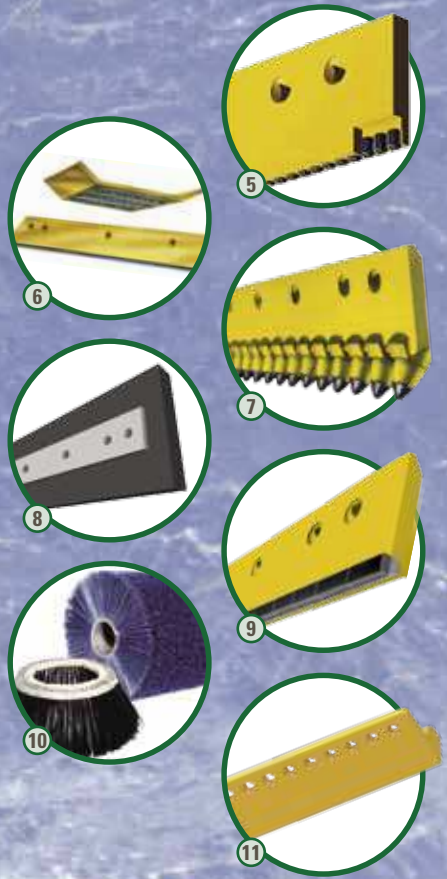

Road Maintenance

Creighton Rock Drill has a line up of unique snow plowing solutions for any road condition. The Joma 6000, Olofsfors SharqEdges P300, and the Kennametal I.C.E. blades are all unique products that cannot be found anywhere else. Regardless of your grading or plow conditions, we have a solution for you.

1. Black Cat Blades JOMA 6000
2. Black Cat Blades SnoShock
3. SharqEdges P300 Rubber
4. SharqEdges P300
5. Kennametal ICE
6. Black Cat Blades Grader & Snow Edges
7. Kennametal Scarifier Edges
8. Rubber Snowplow Blades
9. Kennametal Dual Carbide
10. Sweepster Brushes/Brooms
11. Black Cat Blades Bladerunner