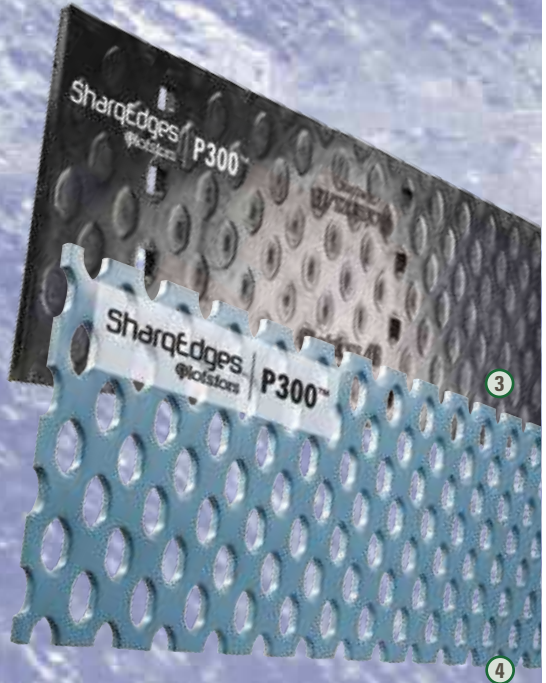

Road Maintenance

Creighton Rock Drill has a line up of unique snow plowing solutions for any road condition. The Joma 6000, Olofsfors SharqEdges P300, and the Kennametal I.C.E. blades are all unique products that cannot be found anywhere else. Regardless of your grading or plow conditions, we have a solution for you.

1. Black Cat Blades JOMA 6000
2. Black Cat Blades SnoShock
3. SharqEdges P300 Rubber
4. SharqEdges P300
5. Kennametal ICE
6. Black Cat Blades Grader & Snow Edges
7. Kennametal Scarifier Edges
8. Rubber Snowplow Blades
9. Kennametal Dual Carbide
10. Sweepster Brushes/Brooms
11. Black Cat Blades Bladerunner