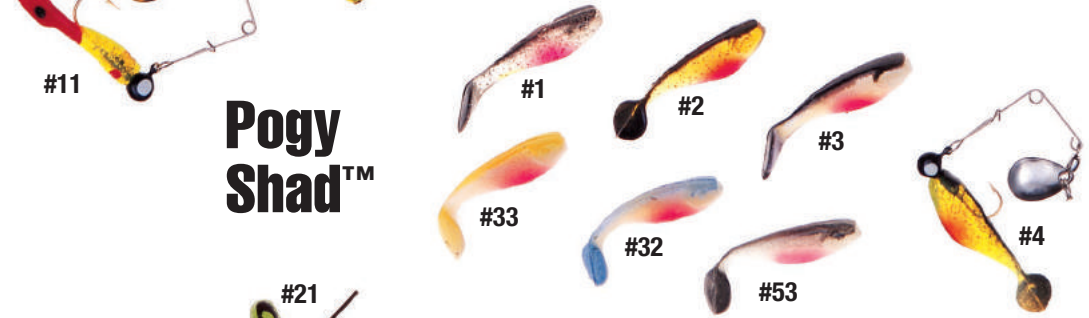

Betts Spin™ COLORS

Curls™

Pogy Shad™

Grunts™

Betts Spin™

Curls™
Hand
Poured

12/card or
Value Pack
with Exxtra™
bait

1. Best collection of colors, design and quality of hand poured, custom decorated curl tails ever produced.
2. Hand poured & custom decorated colors as original.
3. Gold hooks.
4. Original style head with barb to hold lure on hook with large painted eyes.
5. High quality spinner.
6. Special hand painted dot.
7. Spinner attached to lure.

Carolina®
KRINKLE™
JIG

**This Ain't No
Ordinary Tail**

NEW TECHNOLOGY

New type plastic. Nothing like this on the market. Does not tear or stick together. Best tail you will ever get. Opens and swims for very realistic action.