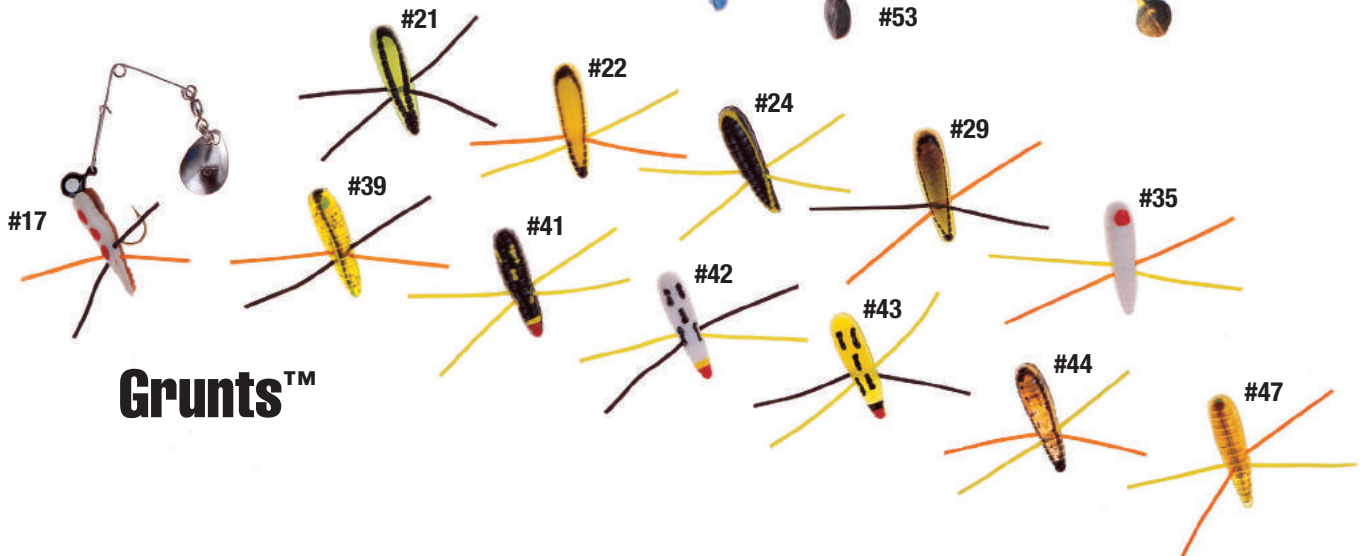

Betts Spin™ COLORS

Curls™

Pogy Shad™

Grunts™

Betts Spin™

Curls™
Hand
Poured

12/card or
Value Pack
with Exxtra™
bait

1. Best collection of colors, design and quality of hand poured, custom decorated curl tails ever produced.
2. Hand poured & custom decorated colors as original.
3. Gold hooks.
4. Original style head with barb to hold lure on hook with large painted eyes.
5. High quality spinner.
6. Special hand painted dot.
7. Spinner attached to lure.

Pack: 12 per card

Stock#	Size	Body	Description
021CT	1/32	1-1/2" Curl	1 rigged
022CT	1/16	2" Curl	1 rigged
023CT	1/8	3" Curl	1 rigged
025CT	1/4	4" Curl	1 rigged

(1/4 oz. with strong hook)

Color #'s available

11, 21, 22, 24, 29, 34, 35, 39, 41, 42, 44, 45, 47

To order, add color # to stock #. Also, add (N) after color # for nickel spinner blade.

Betts Spin™

Grunts™
Rigged With
Exxtra™ Bait
Hand Poured

Heavy Rubber Legs

Carolina®
KRINKLE™
JIG

**This Ain't No
Ordinary Tail**

NEW TECHNOLOGY

New type plastic. Nothing like this on the market. Does not tear or stick together. Best tail you will ever get. Opens and swims for very realistic action.