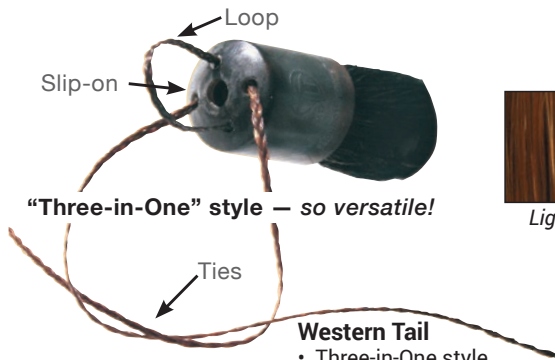

Care instructions: hand wash with cold water and mild detergent, hang to dry.

New! New! New! New! New! New! New!

Lycra Tail Braid

colors: *Black, Hot Pink, Lime, Purple, Red, Royal, & Turquoise.*

patterns: *BearPaw, Bones, Dragon, Firebird*, Poker, Santiago, Sloth*, Sunflower & Unicorn*.*

TBL-00398 = M 34"

TBL-00498 = L 44"

TBL-00598 = XL 55" (XL - black only)

*Limited to quantity on hand.

Polar Fleece/ Lycra Mix Tail Braid

Black Only

TBP-00398 = M 34"

TBP-00498 = L 44"

TBP-00598 = XL 55"

All our Trophy Tails™ feature top-quality construction and 100% real horse hair collected from live horses.

"Three-in-One" style — so versatile!

Western Tail

• Three-in-one style
Singles.