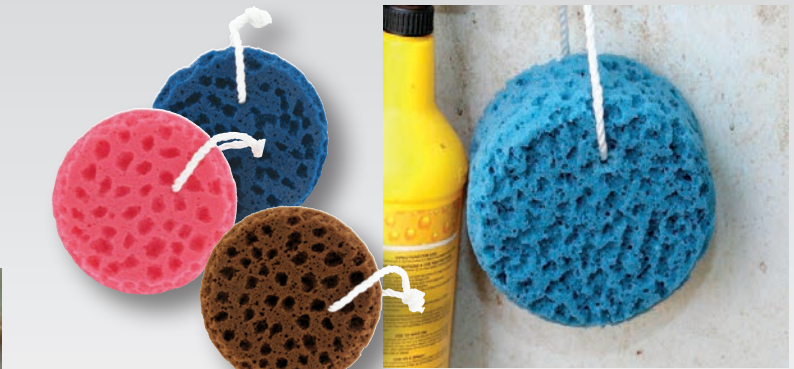

Economy Scraper
Assorted colors. Case 12
ESCRAPER

SILVER
Economy Scraper
Silver only. Case of 6
ESCRAPER-SIL*

Miracle Mitt
Case of 6 **MM-BLA** 3 black
Case of 6 **MM-CLRS** 2 each
(Lime, Red & Turquoise)

Tie Dye Sponge
Case 12 **SPONGE-TD**

Shearling Grooming Mitt
SGM Package of 1

Sponge on a Rope
Assorted colors. Case 12
SPONGE-RP

Special Shape sponges
sold in cases of 12

TSP-TT101
Puck Sponge — for a great grip!