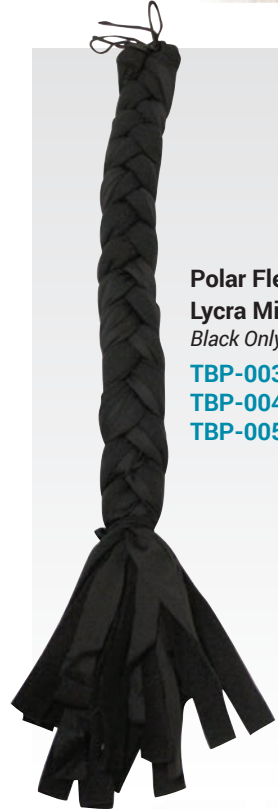

Care instructions: hand wash with cold water and mild detergent, hang to dry.

New! New! New! New! New! New! New!

Lycra Tail Braid

colors: *Black, Hot Pink, Lime, Purple, Red, Royal, & Turquoise.*

patterns: *BearPaw, Bones, Dragon, Firebird*, Poker, Santiago, Sloth*, Sunflower & Unicorn*.*

TBL-00398 = M 34"

TBL-00498 = L 44"

TBL-00598 = XL 55" (XL - black only)

*Limited to quantity on hand.

Polar Fleece/ Lycra Mix Tail Braid

Black Only

TBP-00398 = M 34"

TBP-00498 = L 44"