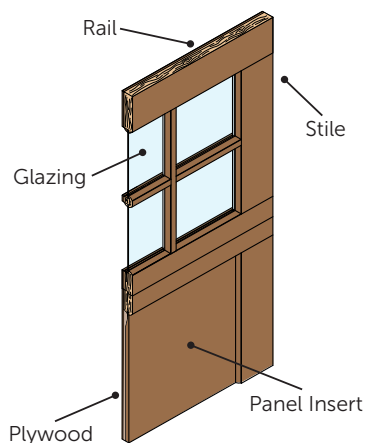

DOOR CONSTRUCTION

STANDARD CONSTRUCTION

Models 7100-7105

Paint or stain grade, insulation optional.

Up to 1-5/8" thick rail and stile construction with panel inserts.