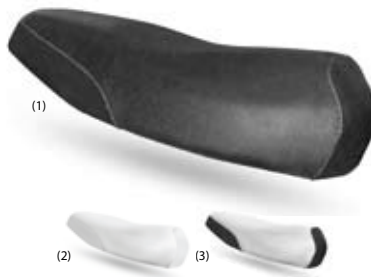

*BOOSTER 2004

580122	NERO BLACK	(1)
580122A	BIANCO WHITE	(2)
580122B	BIANCO / NERO WHITE / BLACK	(3)