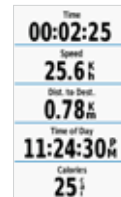

EDGE³ EXPLORE 1000

CONNECTED)))

EASY-TO-USE GPS CYCLING COMPUTER FEATURES BIKE-SPECIFIC MAPS, POINTS OF INTEREST AND INCIDENT DETECTION

- Large, 3-inch capacitive touchscreen display works with gloves and when wet
- Preloaded with Garmin Cycle Maps for clear **turn-by-turn directions** for on-road and off-road navigation
- **Round-trip routing** gives you a choice of up to three routes based on the distance and starting direction you want to ride
- **Route planner** lets you plan routes directly on your Edge using the map or POIs
- Use Garmin Connect™ to plan, share and download new routes
- **Connected features³** include **instant uploads**, **incoming call and text alerts**, **live tracking** and **weather**
- **Connect IQ™** lets you personalize your Edge with the information that matters to you with free apps, widgets and data fields from our online Connect IQ store
- **ANT+® compatible** to pair with Varia™ cycling awareness products, heart rate monitors⁴, speed and cadence sensors, power meters, remotes and VIRB® action cameras
- **Incident detection** can send **automatic alerts** to emergency contacts should you encounter difficulty on your ride³

Data Fields