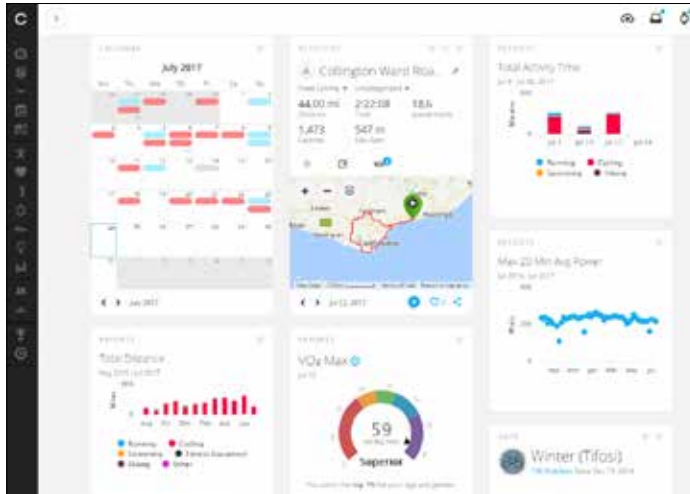

CONNECT, COMPETE AND SHARE YOUR PROGRESS ONLINE

Garmin Connect, our free worldwide community of more than 20 million users, syncs seamlessly with your Edge® device, giving you everything you need to set your targets, monitor your progress and achieve your goals. You won't find a better training tool!

- **ANALYZE** every aspect of your performance
- **VIEW** rides on a variety of maps with detailed metrics
- **PLAN**, explore, download and follow new rides
- **SHARE** and compete with your training partners and friends
- **DOWNLOAD** training plans directly to your Edge
- **COMPETE** with Garmin Connect segments