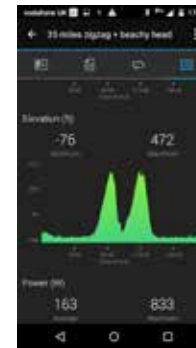

### 360-DEGREE CAMERA WITH GPS AND SENSORS FOR DATA OVERLAYS

- Resolution up to 5.7K or 5K unstitched and 4K with in-camera stitching<sup>13</sup>
- 4 built-in microphones capture 360-degree audio
- Advanced image stabilization<sup>14</sup> ensures a smooth video
- Built-in sensors provide G-Metrix™ data overlays in 360-degree augmented reality<sup>15</sup>
- Rugged, small and lightweight camera is waterproof to 10 meters<sup>16</sup>
- Start and stop recording with simple one-touch buttons
- Livestream<sup>17</sup> to YouTube® or Facebook® Live with compatible smartphone or tablet
- Up to 18-megapixel resolution providing high-quality, 360-degree images
- Free VIRB® Mobile app and desktop software let you edit, stabilize, share and add data overlays to videos
- Use the free VIRB Mobile app to preview your shot live, and control your camera from a compatible smartphone or tablet
- Use voice control<sup>18</sup> to start and stop recording, take photos and more
- Record videos in modes such as slow motion, time lapse, manual and more
- Sunlight-readable display shows battery, storage, mode and connectivity status

- **ANALYZE** every aspect of your performance
- **VIEW** rides on a variety of maps with detailed metrics
- **PLAN**, explore, download and follow new rides
- **SHARE** and compete with your training partners and friends
- **DOWNLOAD** training plans directly to your Edge
- **COMPETE** with Garmin Connect segments

## CONNECT ALL YOUR GARMIN DEVICES

Download the Garmin Connect Mobile app<sup>3</sup> to your smartphone for wireless uploads of rides from your Garmin device and to help you smash your fitness goals.

Ride Summary