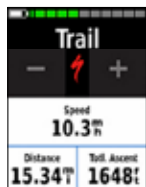

CONNECT IQ™

DOWNLOAD APPS AND CUSTOMIZE YOUR GARMIN DEVICE FOR FREE

Connect IQ is your destination for specially developed apps to customize your compatible Garmin device. Choose from more than 3,000 apps on the Connect IQ store to personalize your Garmin with customized widgets and data fields. You can also download applications to make your Garmin even smarter.

Compatible Garmin devices include: EDGE® 520 / 820 / 1030 / EXPLORE 820 / EXPLORE 1000

Specialized Turbo Levo