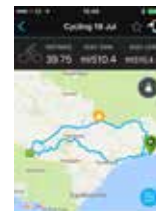

Course Creator