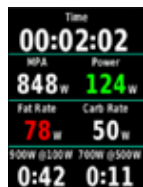

Xert Fitness Signature Time-to-exhaustion