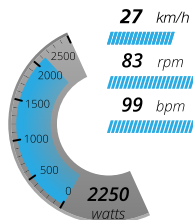

## VARIA™ UT800 SMART HEADLIGHT

SHINES BRIGHTER FOR LONGER

- **High-intensity** cycling headlight for **urban and trail use** that's **visible in daylight** from more than 1 mile (1.6 km) away
- Projects a steady blast of **800 lumens for up to 1.5 hours**
- **Automatically adjusts** to ambient light conditions, speed and ride profile<sup>1</sup> to extend battery life
- Works independently or pairs with compatible Edge cycling computers to **automatically turn lights on or off, control brightness** and more
- Offers **5 light modes**, including high, medium, low, night flash and day flash

VIRB ULTRA 30

VIRB 360 CAMERA

Speed, Watts and Heart Rate<sup>3</sup>

Watts