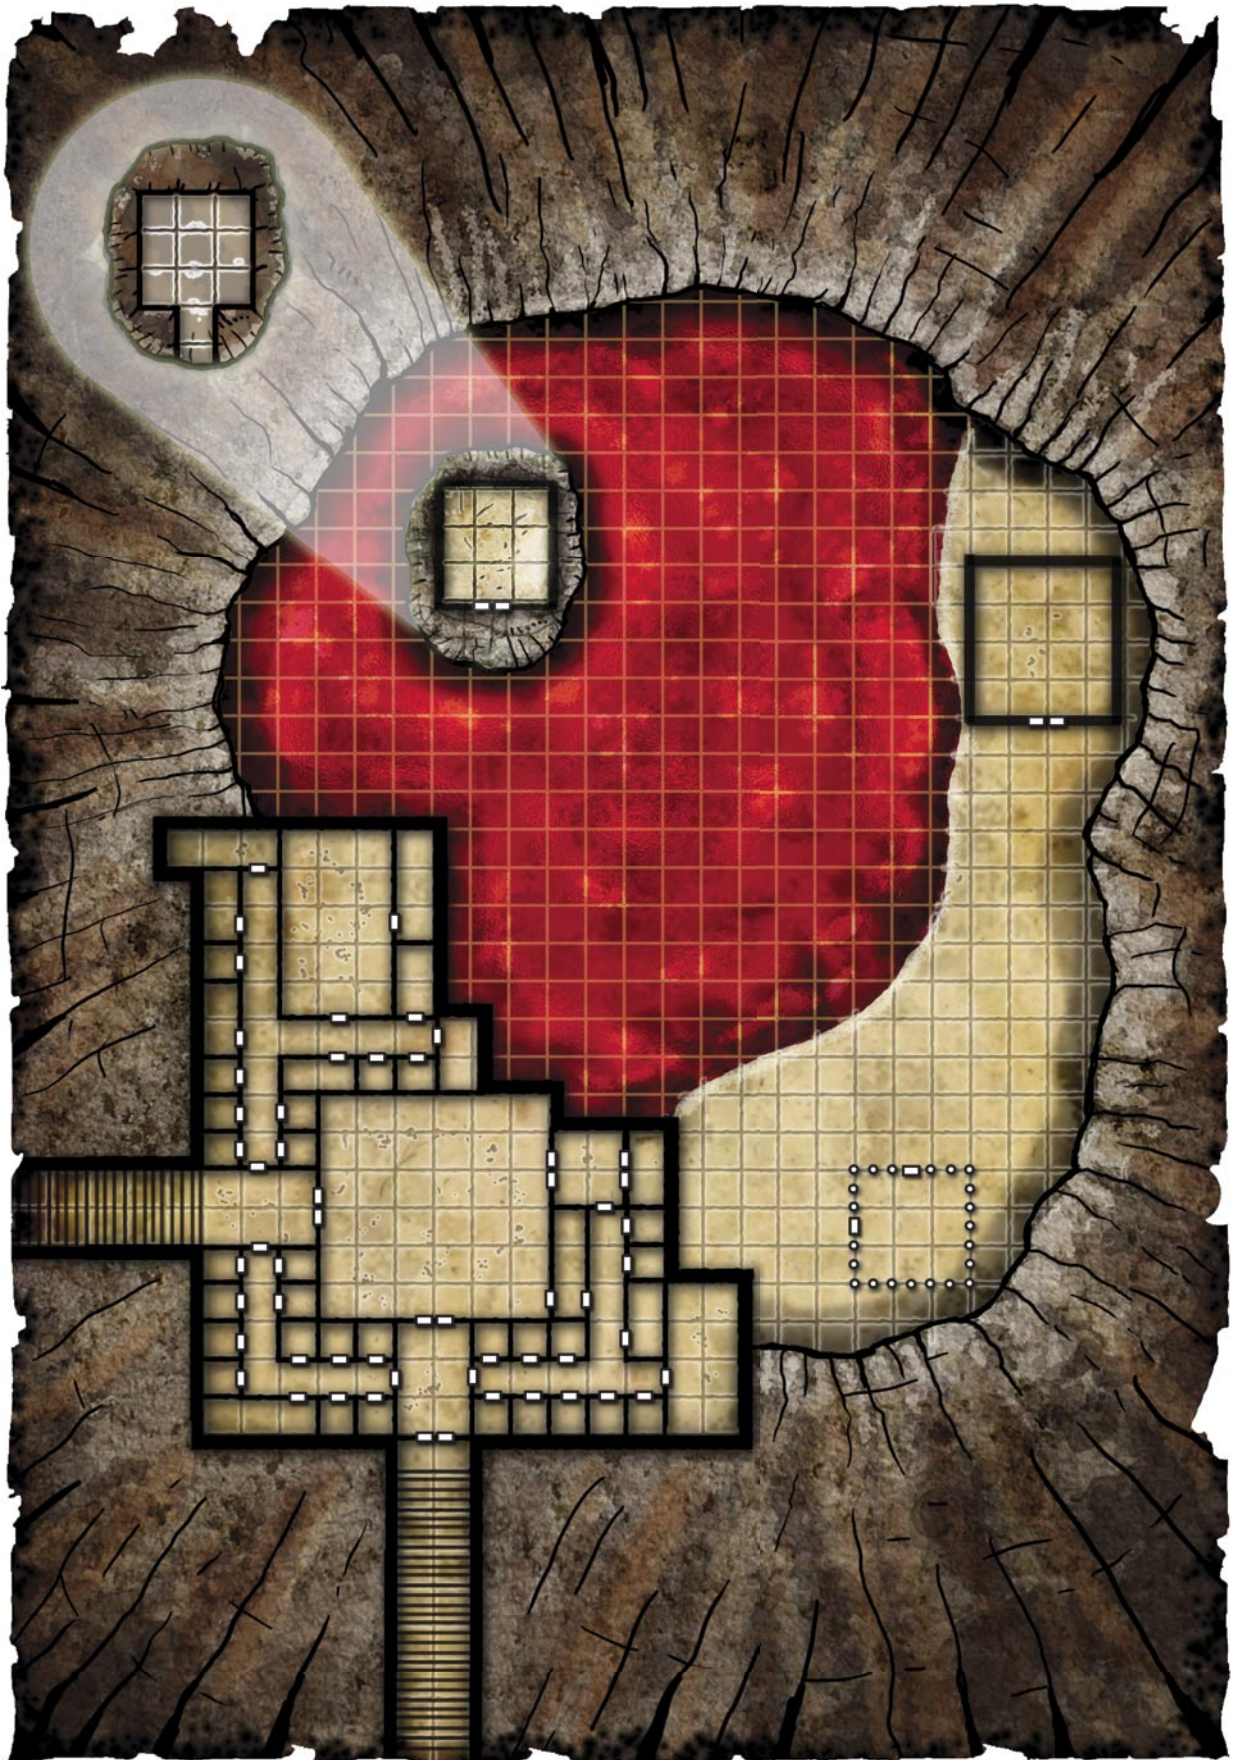

Robert Lazzaretti