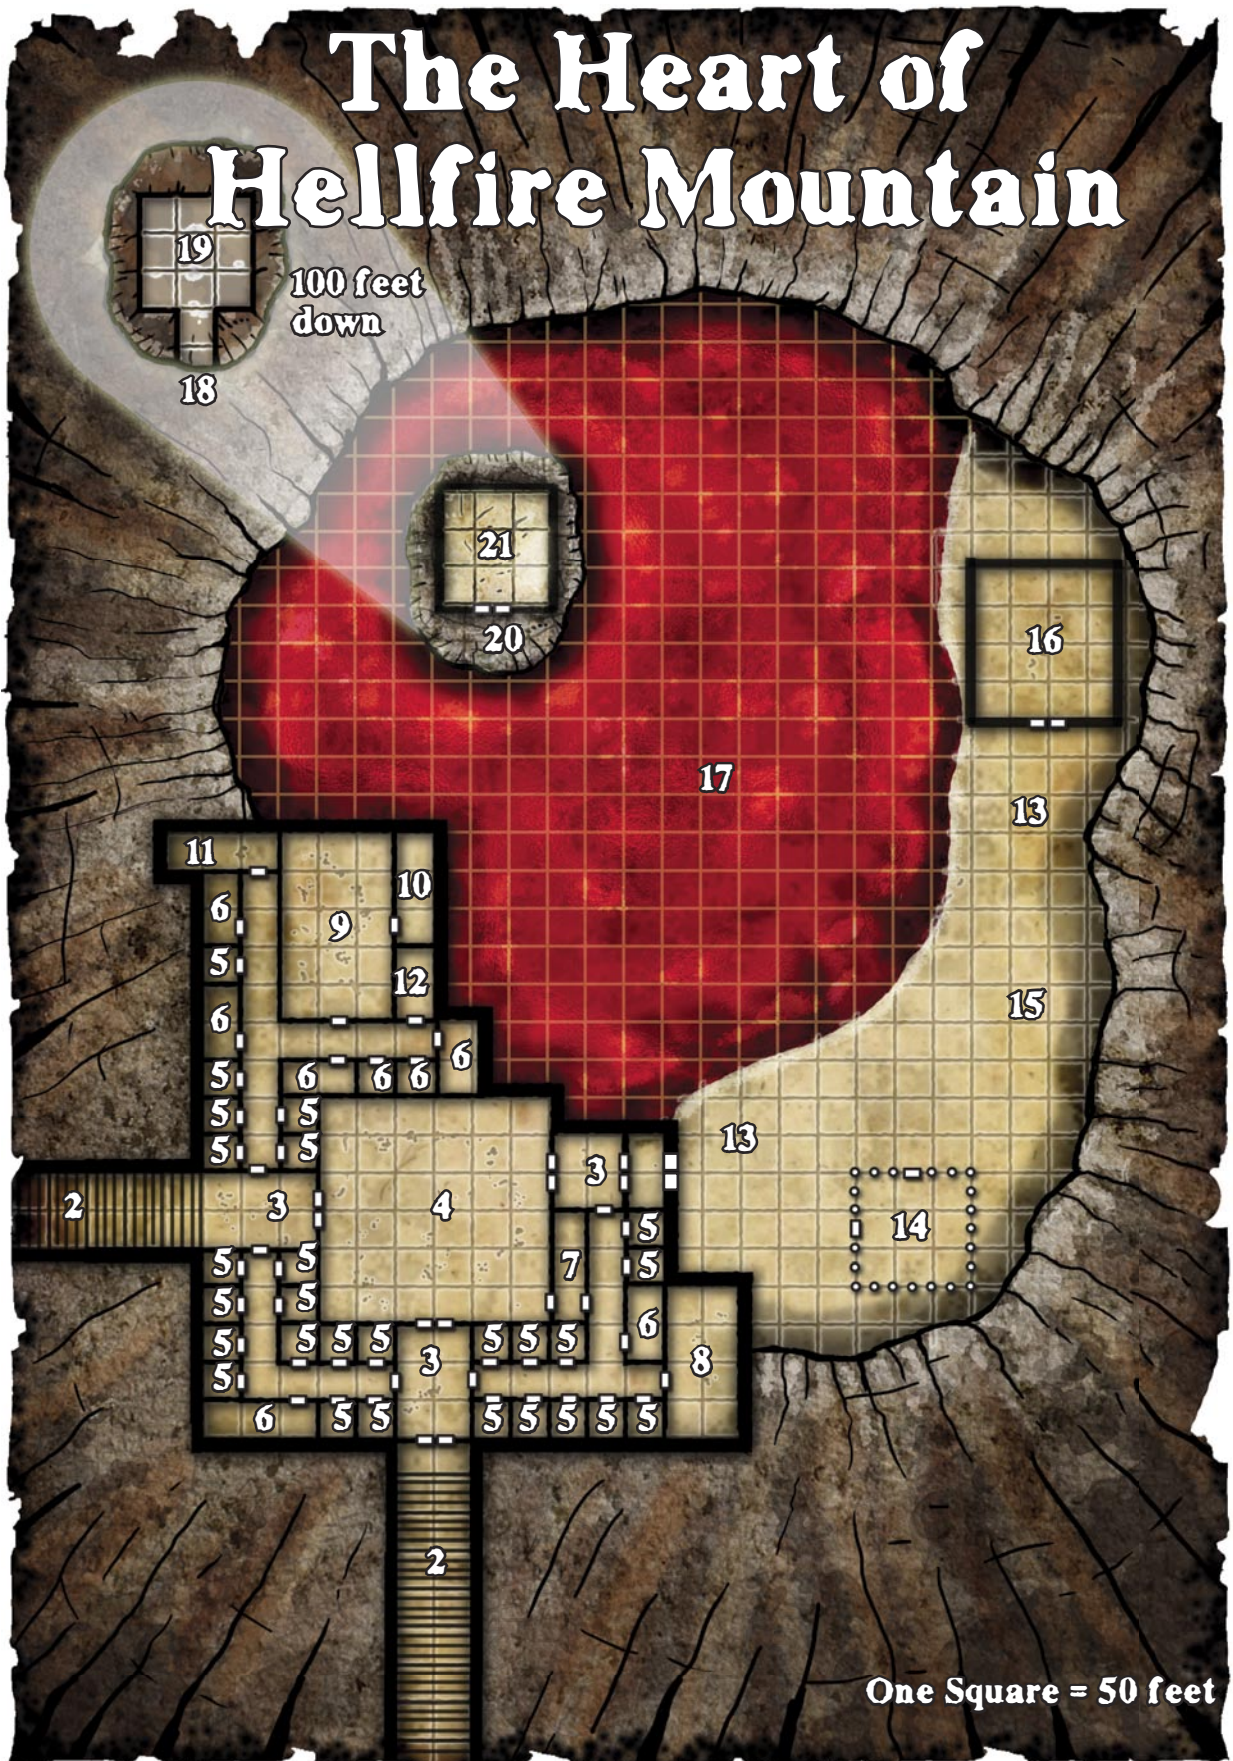

The Heart of Hellfire Mountain

One Square = 50 feet

Robert Lazzaretti