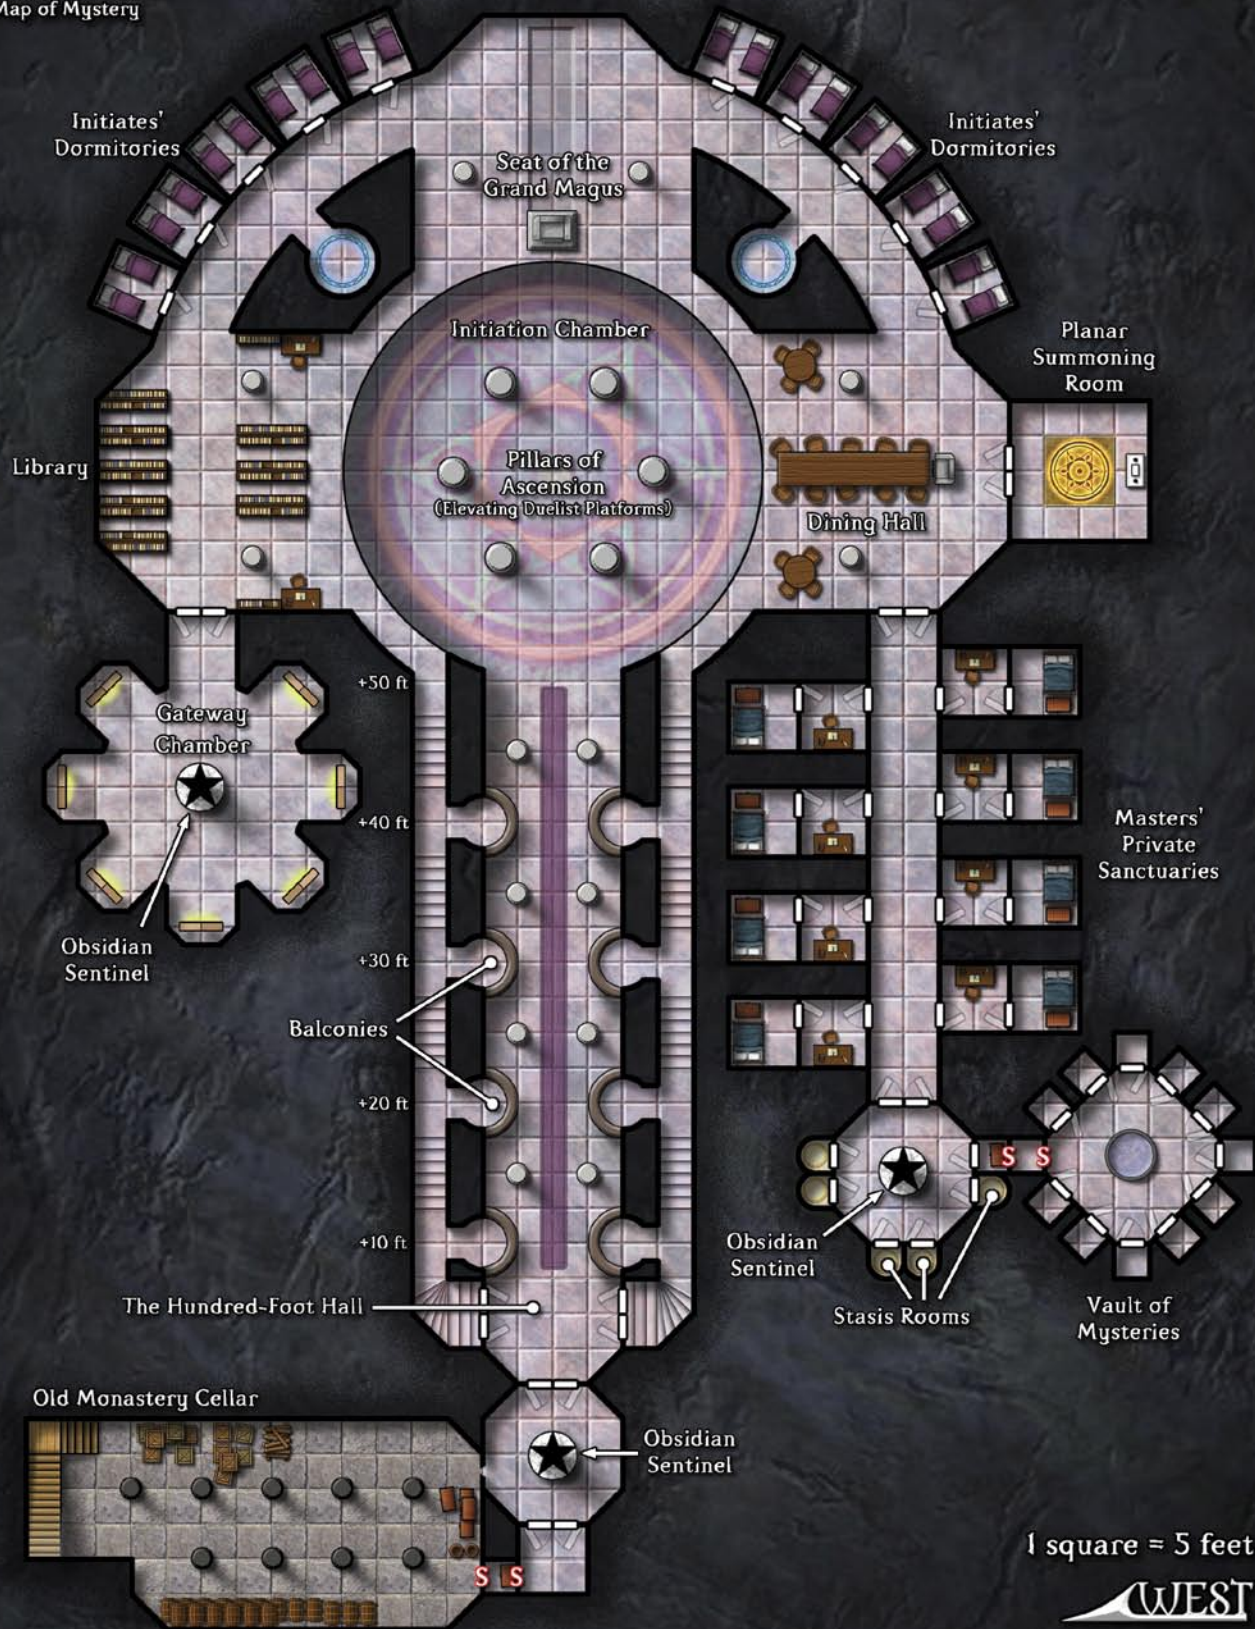

HALL OF THE ELESTIAL EYE

An Arcane Secret Society

Map of Mystery

Chris West