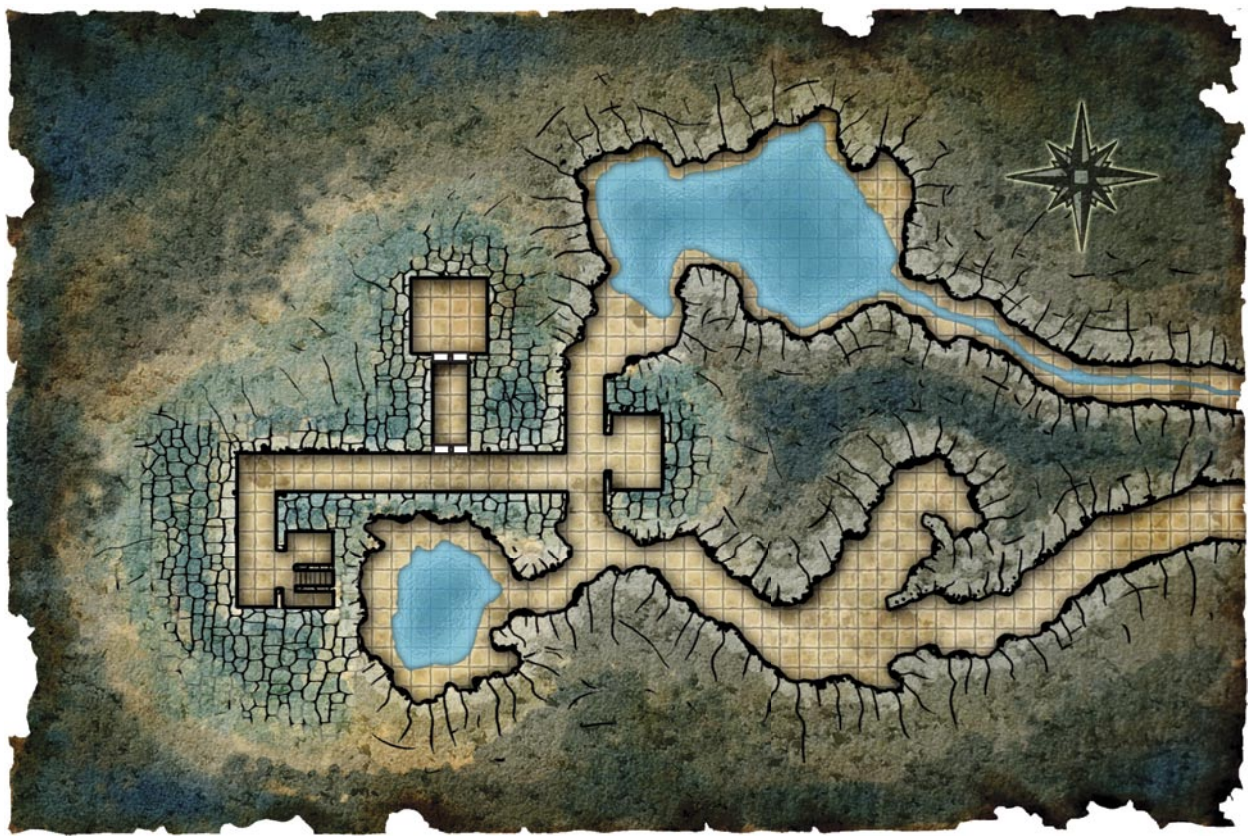

Robert Lazzaretti