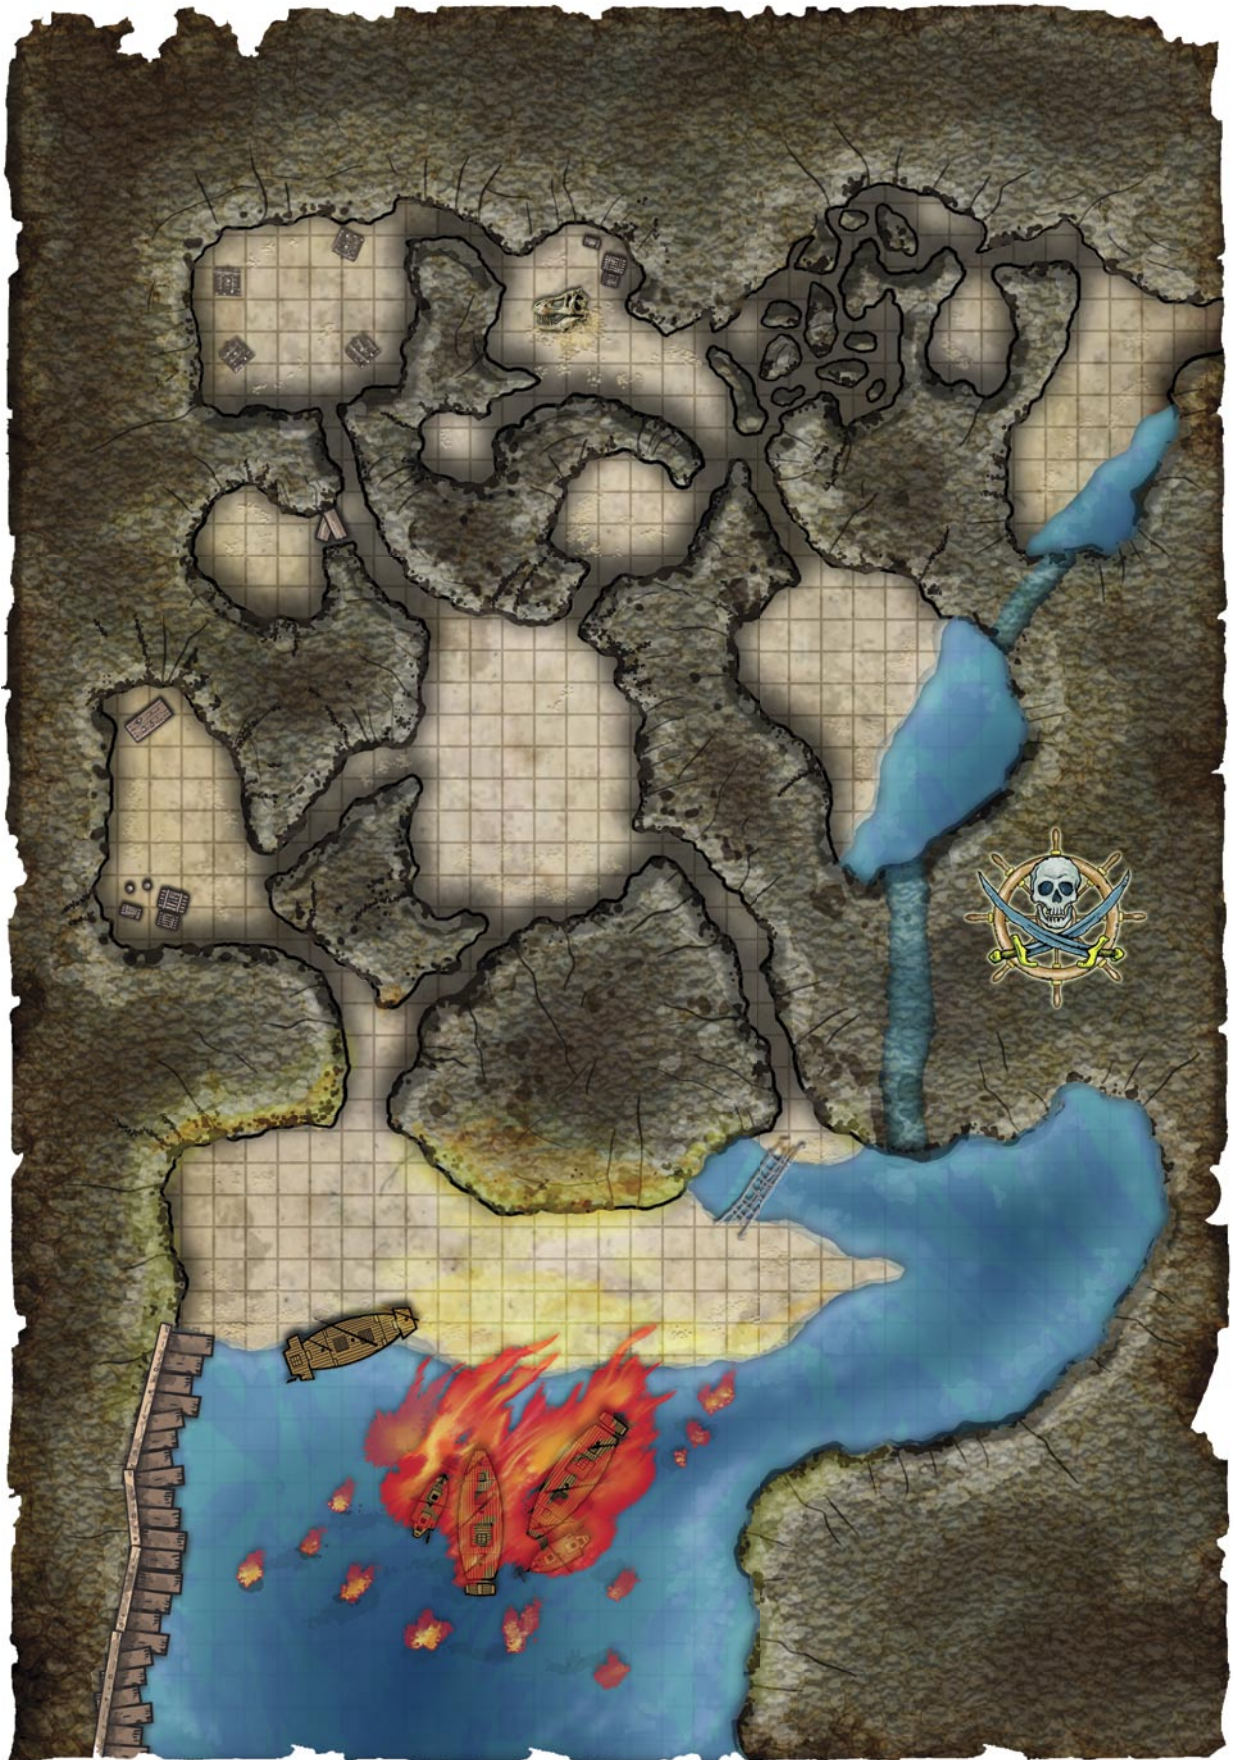

Robert Lazzaretti