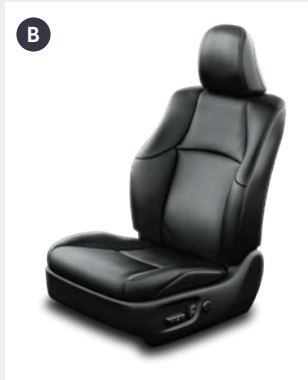

DARE TO BE DIFFERENT

WITH GENUINE TOYOTA LAND CRUISER ACCESSORIES

3 YEAR WARRANTY ON ALL ACCESSORIES FITTED TO A NEW TOYOTA LAND CRUISER

WWW.TOYOTAACCESSORIES.IE

LAND CRUISER LUXURY PACK

A. 8" ALLOY WHEELS & CENTRE CAPS

A strong yet lightweight lockable design with wing shaped bars to reduce wind noise and streamlined clamp covers for a stylish finish. It is easy to install, use and store.

B. BLACK LEATHER KIT

Toyota Land Cruiser Standard Black Leather seats and interior.

Your baby is secured by the 5-point safety harness; and the deep, softly padded side wings and headrest add to your baby's safety and comfort. The headrest and harness height can be easily adjusted from the front, while the patented integral recline system allows for a flatter position for your newborn to lie.