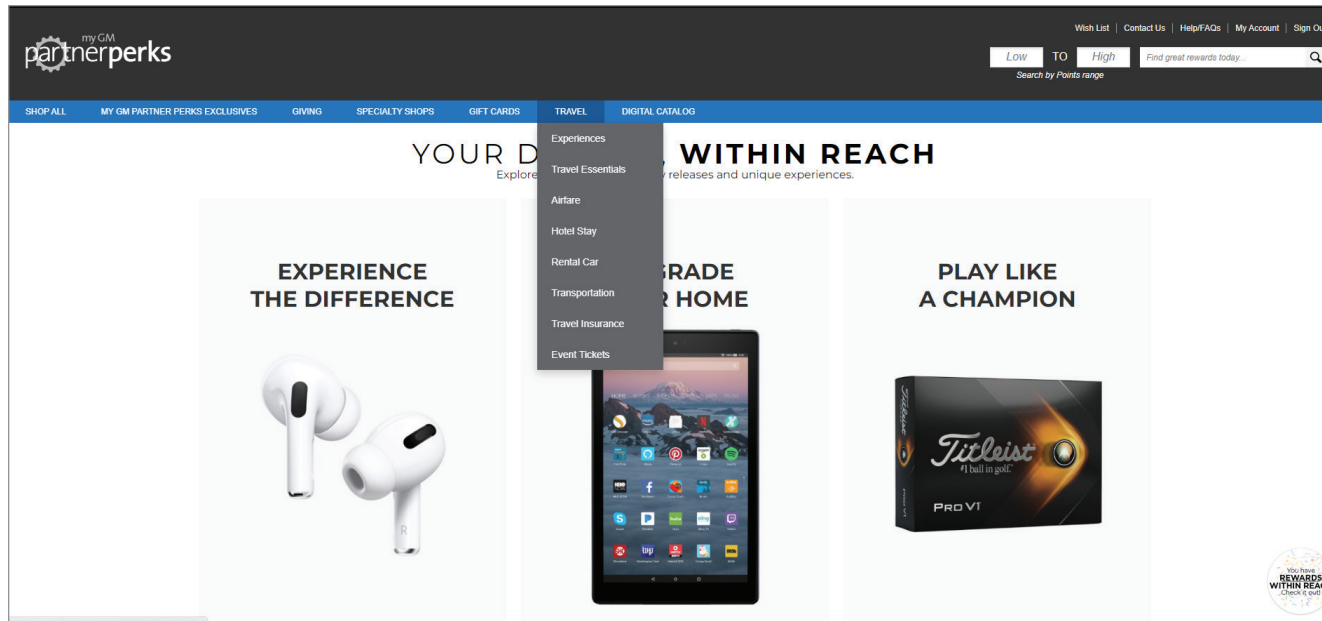

Use points toward travel and vacation

- Select 'Travel' on the main tool bar and choose from the following categories:
  - » Experiences
  - » Travel Essentials
  - » Airfare
  - » Hotel Stay
  - » Rental Car
  - » Transportation
  - » Travel Insurance
  - » Event Tickets