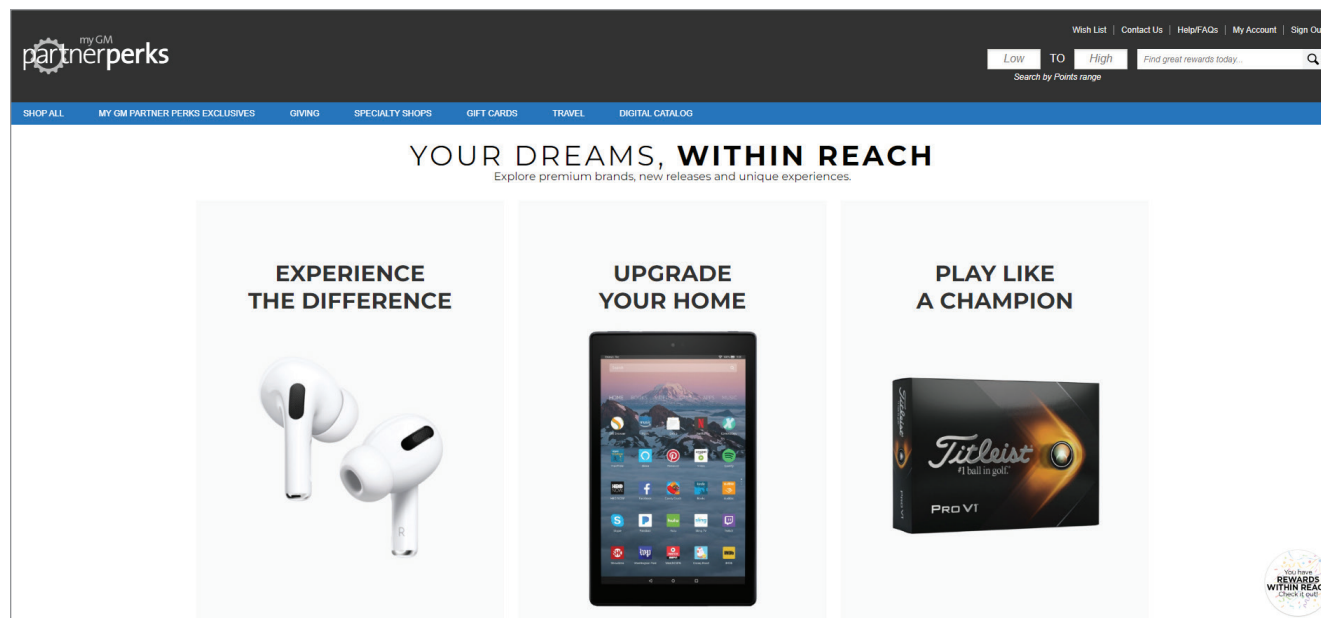

Rewards Redemption

- Shop from among the 5,000+ unique items in the online Rewards collection, with new items added every two weeks
  - » [To see the newest items added, click Shop All on the main toolbar, then choose What's New](#)
- Treat your team or family to more than 80 gift card brands, including Home Depot, Lowe's, Disney, Best Buy, Cabela's and Starbucks
  - » [To view a full list of gift cards available select the 'Gift Cards' tab on the main toolbar](#)
- Arrange a dream vacation by selecting Travel, which features more than 400,000 hotel properties in over 200 countries around the world, 150 major airlines, rental cars, and over 120,000 experiences and excursions in 1,300 destinations, globally
  - » [Select 'Travel' tab to learn more about all travel related information](#)