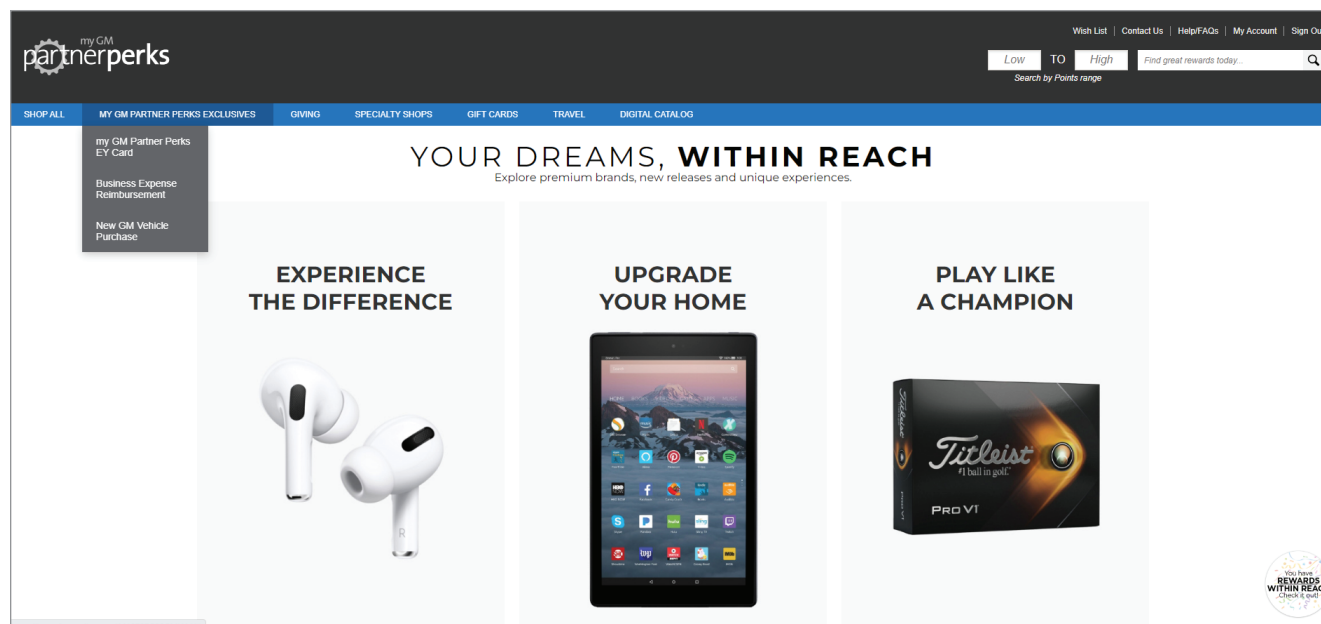

Transferring Points

Click the My GM Partner Perks Exclusives tab to use your points for the following:

- Transfer your points to your my GM Partner Perks exclusively yours (ey) Rewards Card, it allows you to shop in-store or online at hundreds of popular retailers
- Transfer points for a business expense reimbursement
- Use your points toward the purchase of a new Chevrolet, Buick, GMC, or Cadillac vehicle