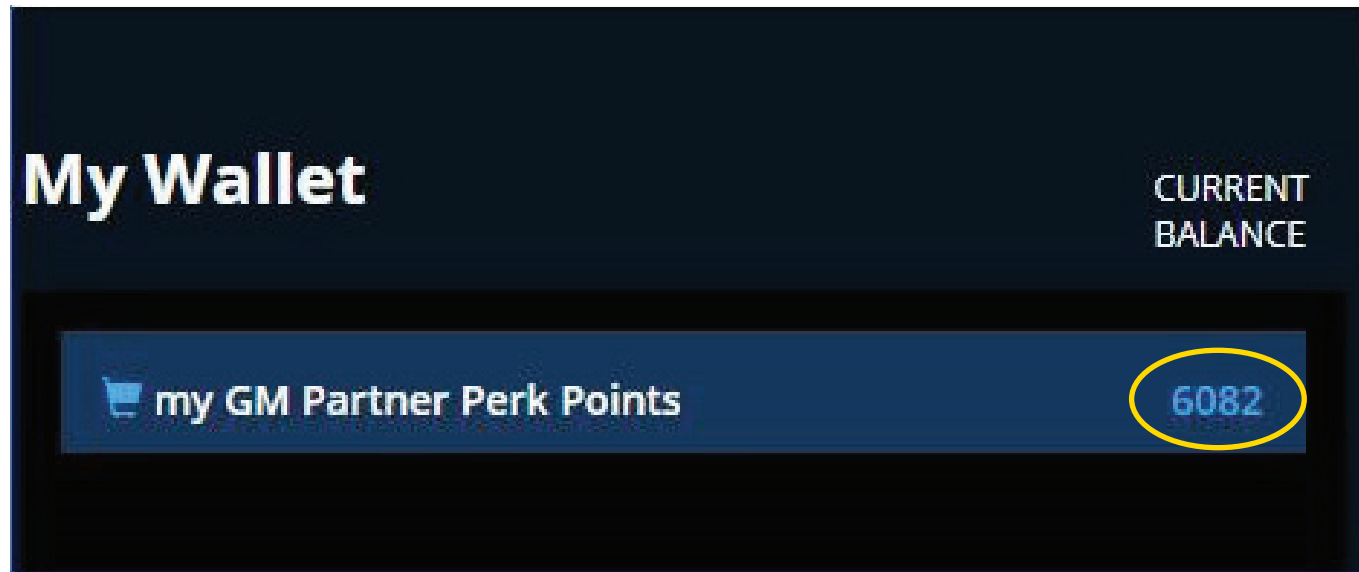

How to Redeem Your Points

PERFORMANCE

My Wallet

- Your current balance of my GM Partner Perks points will show up in your wallet
- You can access the rewards site by clicking on the shopping cart from your wallet on mygmpartnerperks.com