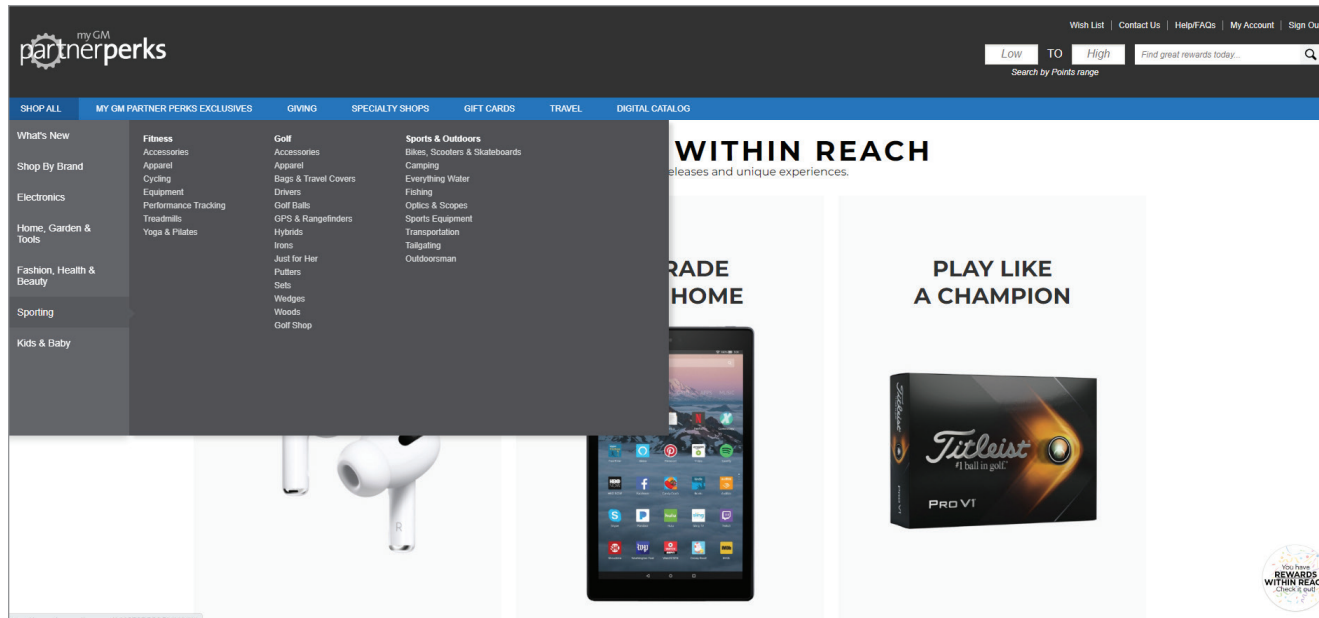

- To redeem points for a specific item you can use the categories located on the top tool bar. You can choose from the categories below:
 - » Shop All
 - » my GM Partner Perks Exclusives
 - » Giving
 - » Specialty Shops
 - » Gift Cards
 - » Travel
- Once you select a category you can search by brand, amount of points, and sub-category