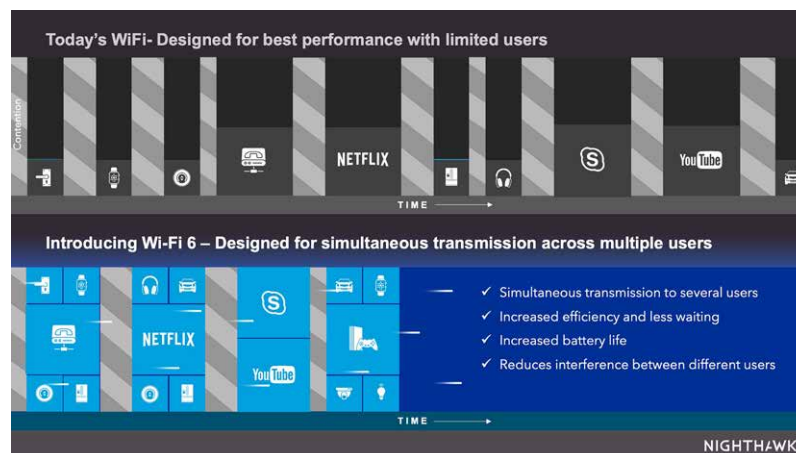

NIGHTHAWK® APP—Easily set up your router and get more out of your WiFi. Includes remote access to manage your network away from home

AX WIFI SUPPORTS ALL CURRENT WIFI DEVICES—WiFi 6 supports all current WiFi device and is backward compatible with WiFi 5 and earlier generation devices

VPN SUPPORT—On PC, MAC, & now also with OpenVPN Connect app on iOS & Android, securely access your home network & Internet connection from your mobile device remotely

STANDARDS-BASED WIFI SECURITY (802.11i, 128-bit AES encryption with PSK)

GUEST NETWORK—Separate and secure network for your guests

AUTOMATIC FIRMWARE UPDATE—Delivers latest security patches to the router

Orthogonal Frequency Division Multiple Access (OFDMA)

Using the uplink and downlink OFDMA feature of WiFi 6, the WiFi traffic is managed much more efficiently since data is transmitted from different devices concurrently, rather than having each device's data wait for its turn. This results in an efficient use of air-time, reduced latency, and increased bandwidth to add more devices to your network.