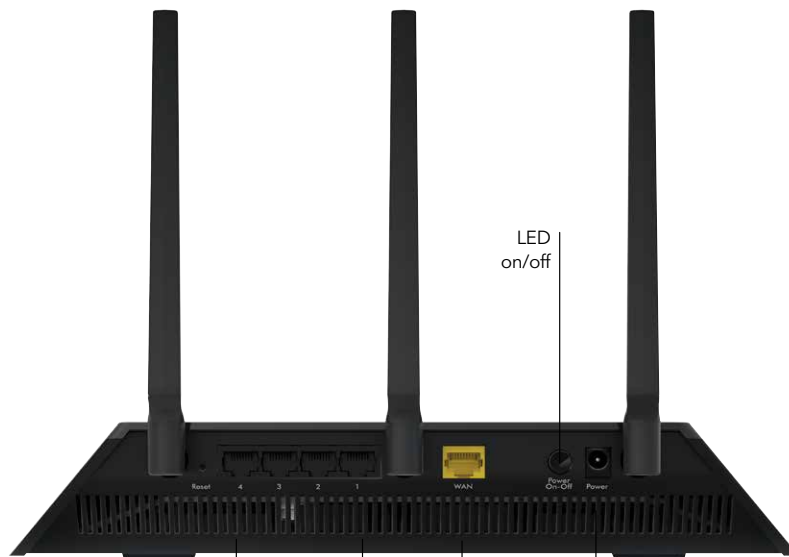

## Enjoy simultaneous streaming with MU-MIMO

Data sent to one device at a time

Traditional WiFi

Data sent to multiple devices simultaneously

MU-MIMO WiFi

## Connection Diagram

USB 3.0 port

LED  
on/off

Four Gigabit Ethernet  
LAN ports to connect  
more wired devices

Internet

Power  
on/off