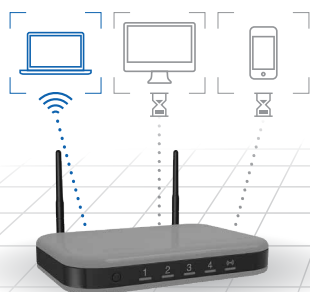

Enjoy simultaneous streaming with MU-MIMO

Data sent to one device at a time

Traditional WiFi