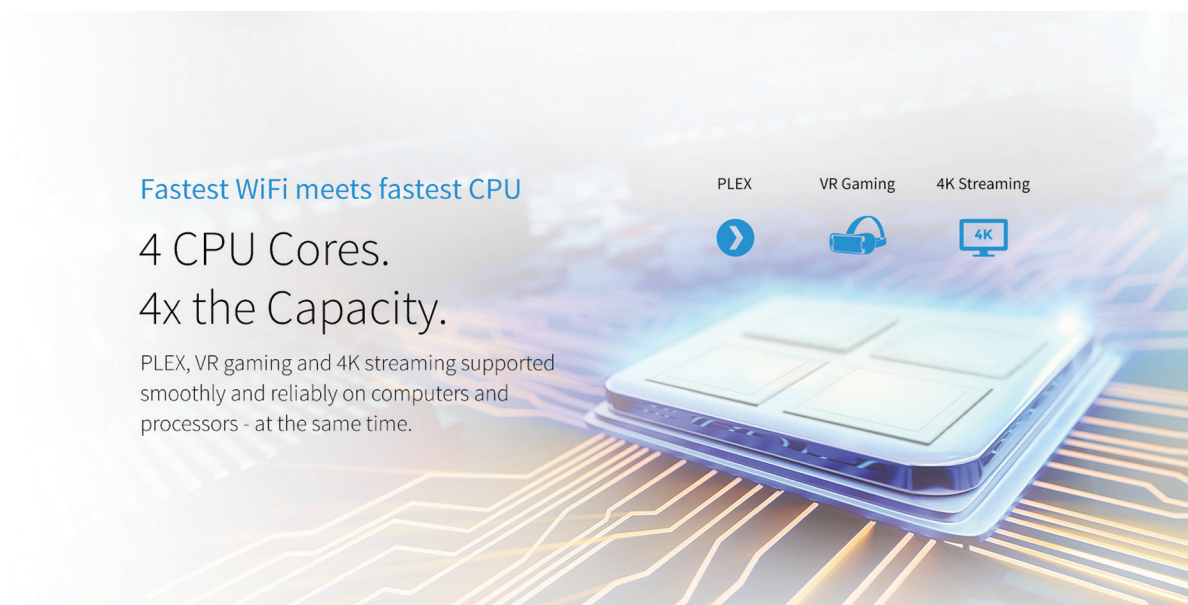

Powerful Quad-core 1.7GHz Processor

Wired or wireless, the 1.7GHz quad-core processor boosts your network performance up to 7.2Gbps†.