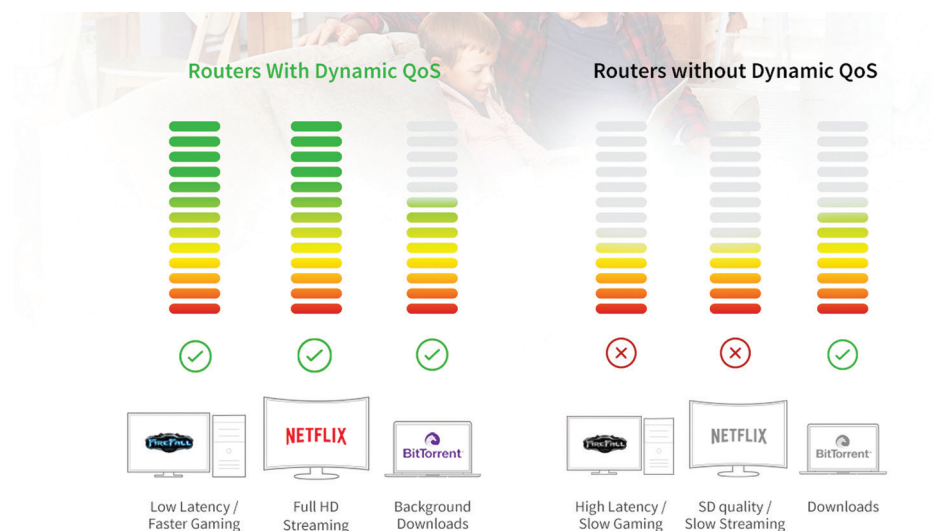

## Security

Ensure your privacy & keep your family safe while online. NETGEAR has you covered.

**VPN SUPPORT**—OpenVPN Connect app on iOS and Android® allows remote secure access to the home network

**SECURE WIFI CONNECTIONS**—Standards-based WiFi Security (802.11i, 128-bit AES encryption with PSK)

## Dynamic Quality Of Service

If you like gaming and streaming videos, then you'll benefit from Dynamic Quality of Service (QoS). Dynamic QoS resolves Internet traffic congestion when you have competing Internet demands at home. Dynamic QoS identifies your online activities by application and device, and then utilizes bandwidth allocation, and traffic prioritization techniques, to automatically allocate more bandwidth to latency sensitive applications like online gaming and video streaming, while ensuring that lower priority applications continue to work.