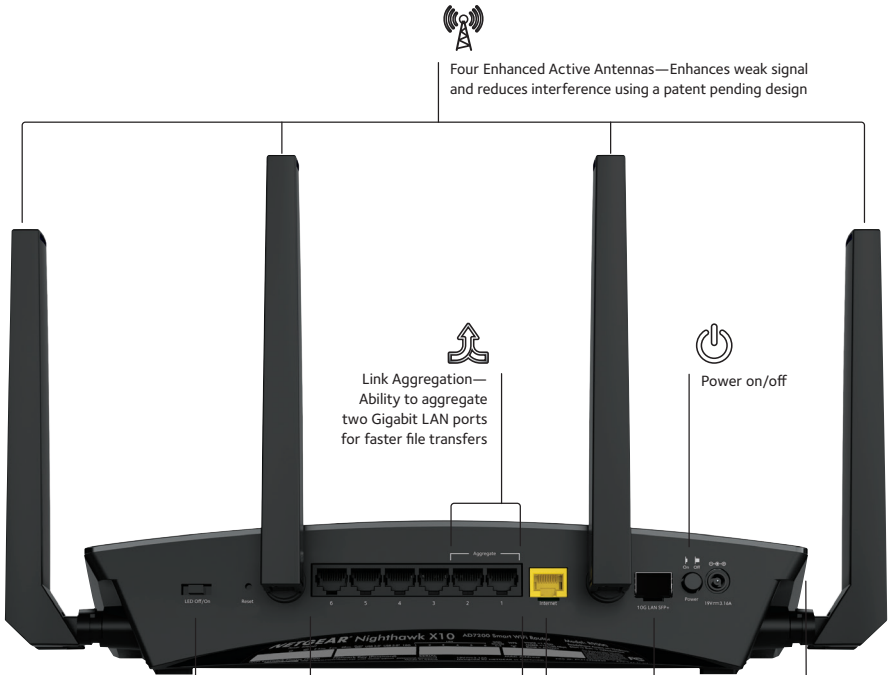

### Multi-user MIMO (MU-MIMO)

Traditional WiFi routers can stream data to only one device in the home at a time. When multiple devices are connected to the router, each device needs to take its turn, and then wait before receiving more data. This can lead to slower network and Internet speeds. Using multi-user MIMO technology, NETGEAR routers can stream data to multiple devices simultaneously. With MU-MIMO, your WiFi network can deliver faster throughput to every MU-MIMO connected device. That means faster downloads and smoother streaming for your devices.

## Enjoy simultaneous streaming with MU-MIMO

Data sent to one device at a time

Traditional WiFi

Data sent to multiple devices simultaneously

MU-MIMO WiFi

## Connection Diagram

 Four Enhanced Active Antennas—Enhances weak signal and reduces interference using a patent pending design

 Link Aggregation—Ability to aggregate two Gigabit LAN ports for faster file transfers

 LED on/off

 Six Gigabit Ethernet LAN ports to connect more wired devices

 High-speed Internet

 10G LAN SFP+ port for fast network attached storage access

 Two USB 3.0 ports for faster file transfer

 Nighthawk® App—Easily set up, update, and configure your router with this app