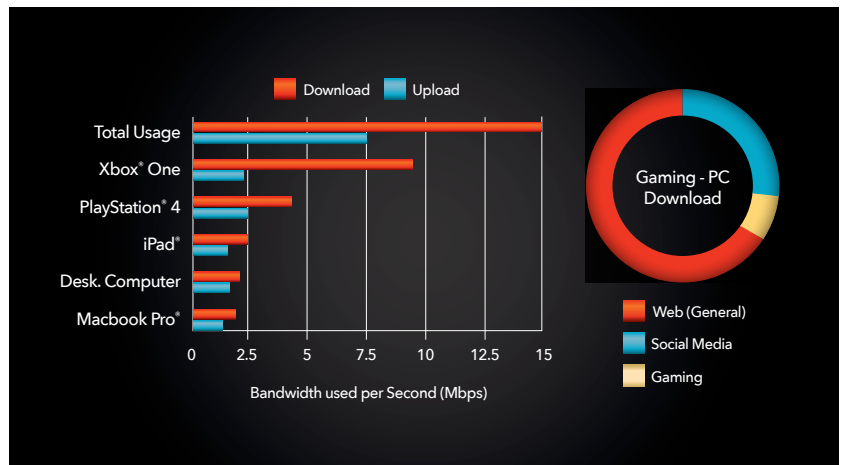

Monitor Your Network

View real-time bandwidth activity by device and adjust on the fly.