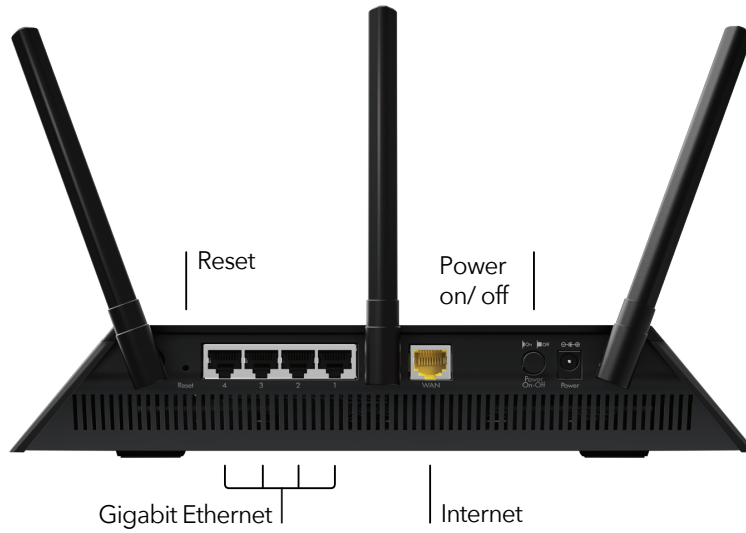

Connection Diagram

Connect more devices with 4 Gigabit Ethernet LAN ports