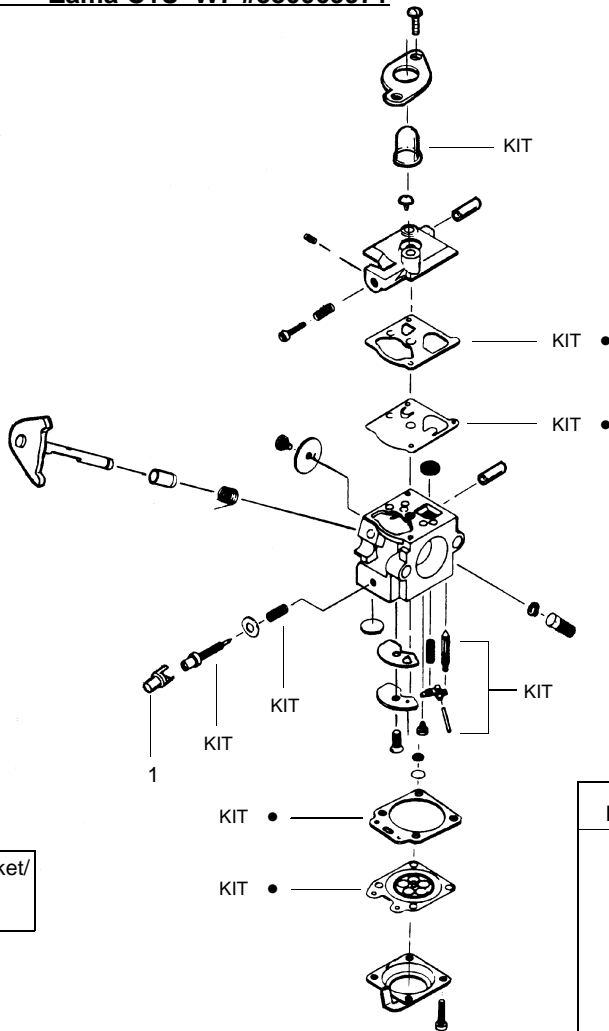

PARTS LIST NO. 530087522		WEED EATER® PARTS LIST	MODEL(s) XT400	
DATE 10/15/02	REPLACES 530087522-8/16/02		Note: Illustration may differ from actual model due to design changes	PAGE NO. 6

TYPE 1,2,3,4

Carburetor Assembly Walbro WA226 #530069754
Zama C1U-W7 #530069971

Carb.
Repair
Kit

2

Gasket/
Dia.
Kit

3

Ref.	Part No.	Description
1.	530038403	Limiter Cap
2.	-	Carburetor Repair Kit (KIT = Indicates Contents)
	530069842	Walbro
	530069969	Zama
3.	-	Gasket Diaphragm Kit (• = Indicates Contents)
	530069844	Walbro
	530069970	Zama