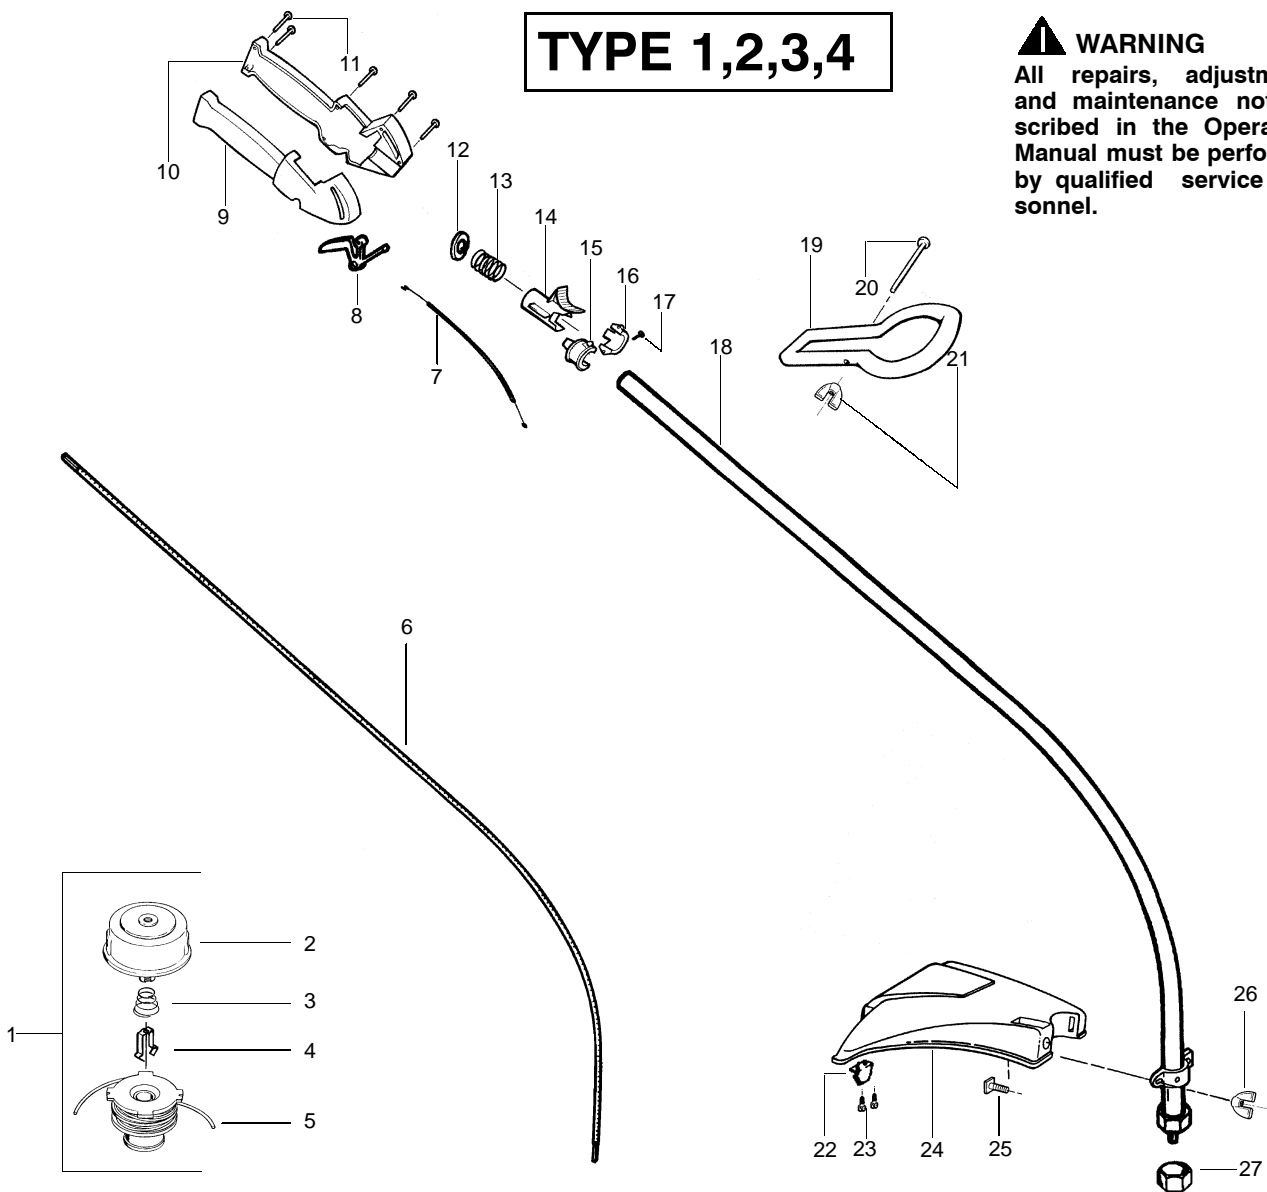

PARTS LIST NO. 530087522		<b>WEED EATER®</b> PARTS LIST	MODEL(s) XT400
DATE 10/15/02	REPLACES 530087522-8/16/02		Note: Illustration may differ from actual model due to design changes

**TYPE 1,2,3,4**

**▲ WARNING**  
All repairs, adjustments and maintenance not described in the Operator's Manual must be performed by qualified service personnel.

Ref.	Part No.	Description	Ref.	Part No.	Description
1.	---	Accy-Cutting Head Ass'y. (Incl. 2-5)	15.	530054160	Locator-Right
	952711547	(type 1,2)	16.	530054159	Locator-Left
	952711566	(type 3,4)	17.	530015810	Screw
2.	---	Assy-Hub	18.	---	Assy-Drive Shaft Hsg.
	530095773	(type 1,2)		530071420	(type 1,2)
	530053241	(type 3,4)		530071416	(type 3,4)
	530095776	(type 3,4)	19.	530047919	Assist Handle
3.	530053241	Spring	20.	530016173	Bolt-Handle
4.	530401957	Clip-Retainer-Head	21.	530016118	Wingnut
5.	952711548	Spool w/Line	22.	530052286	Line Limiter
6.	---	Drive Shaft-Flex	23.	530015814	Screw-Line Limiter
	530053614	(type 1,2)	24.	530069666	Kit-Shield Ass'y. (Incl. 22 & 23)
	530095853	(type 3,4)	25.	530015820	Bolt-Shield
7.	---	Assy-Throttle Cable	26.	530016118	Wingnut
	530071550	(type 1,2)	27.	---	Dust Cup
	530055546	(type 3,4)		530094543	(type 1,2)
8.	530038682	Trigger		530095574	(type 3,4)
9.	530047923	Throttle Hsg. (Right)	Not Shown		
10.	530047924	Throttle Hsg. (Left)		530088831	Operator's Manual (type 1,2)
11.	530016179	Screw-Throttle Hsg.		530086927	Operator's Manual (type 3)
12.	530016193	Washer		530163506	Operator's Manual (type 4)
13.	530042084	Spring		530055350	Shaft Warning Decal
14.	530047925	Actuator			

✓ = NEW PART NUMBER FOR THIS IPL    ★ = REFER TO THE SERVICE REFERENCE INDICATED FOR MORE INFORMATION. (LOCATED AT END OF IPL)

PARTS LIST NO. 530087522		<b>WEED EATER®</b> PARTS LIST	MODEL(S) XT400
DATE 10/15/02	REPLACES 530087522-8/16/02		Note: Illustration may differ from actual model due to design changes