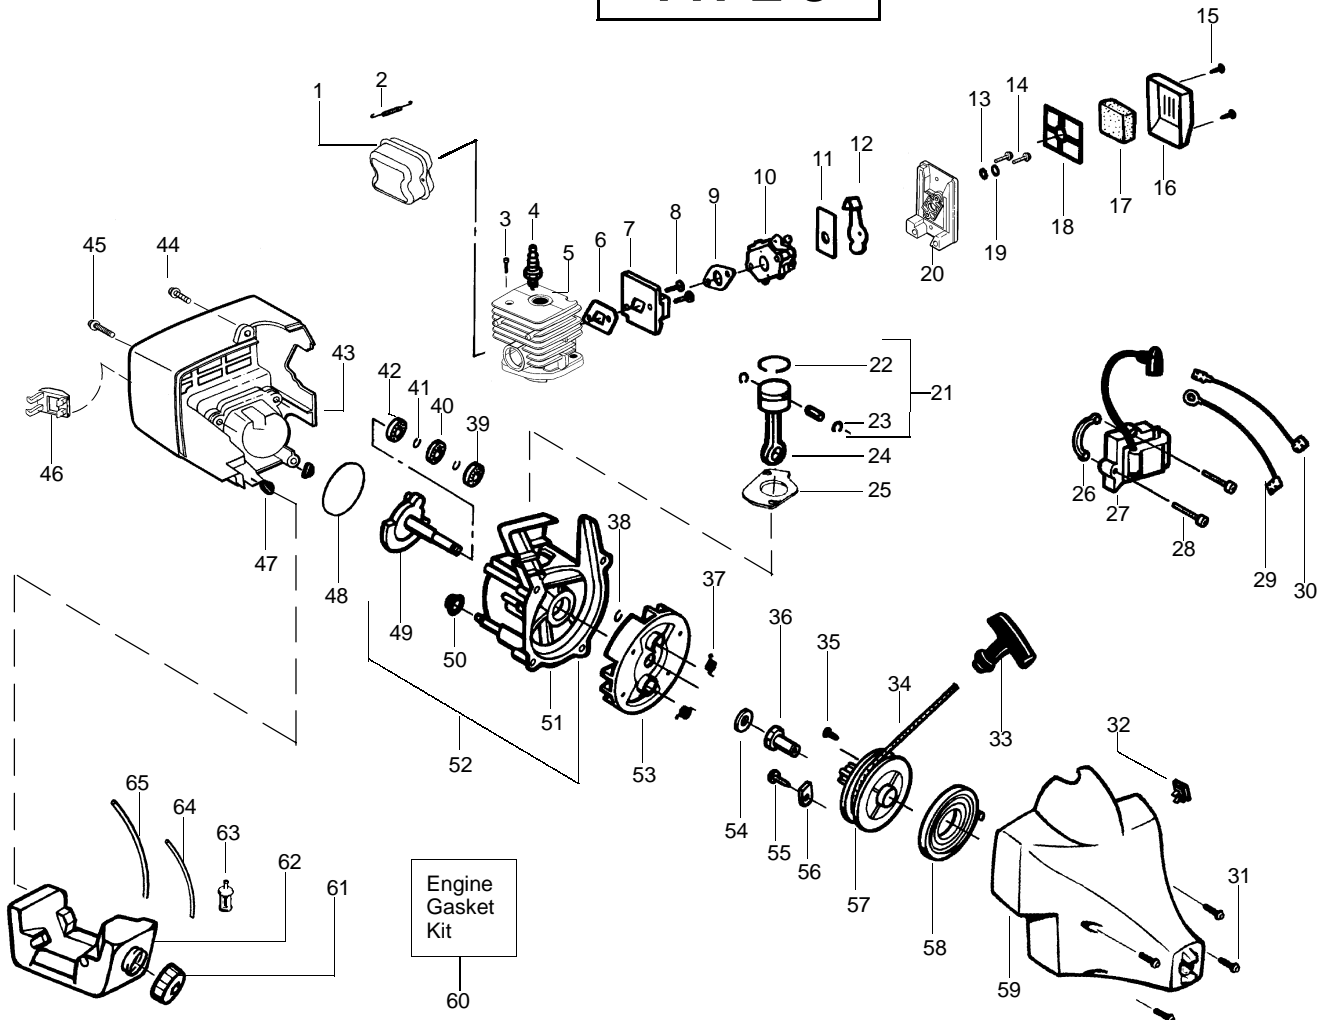

PARTS LIST NO. 530087522		WEED EATER® PARTS LIST	MODEL(S) XT400	
DATE 10/15/02	REPLACES 530087522-8/16/02		Note: Illustration may differ from actual model due to design changes	PAGE NO. 4

TYPE 3

Ref.	Part No.	Description	Ref.	Part No.	Description	Ref.	Part No.	Description
1.	530071396	Kit - Muffler (incl. 2 & spark arrestor screen)	22.	530055120	Piston Ring	47.	530036793	Isolator-Shroud
2.	530042088	Muffler Spring	23.	530015162	Retainer-Piston Pin	48.	530071363	O-Ring-C'case(kit)
3.	530015953	Screw-Cylinder	24.	530069945	Assy-Connecting Rod	49.	530012413	Assy-Crankshaft
4.	952030249	Spark Plug (RCJ 6Y)	25.	530071363	Gasket-Cylinder(kit)	50.	530036792	Isolator-Crankcase
5.	530071359	Kit - Cylinder	26.	530036145	Spacer-Module	51.	530012462	Assy-Crankcase (Incl. 39-42)
6.	530071363	Gasket-Cyl/Carb.(kit)	27.	530039211	Ignition Module	52.	530071337	Assy-C'case & C'shaft (Incl. 38,49,51)
7.	530055535	Adaptor-carb.	28.	530015954	Screw	53.	530069886	Assy-Flywheel
8.	530016014	Screw	29.	530054448	Assy-Ground Wire	54.	530015828	Washer-Flat
9.	530071363	Gasket-Carb.(kit)	30.	530054449	Assy-Leadwire	55.	530015775	Screw
10.	530069971	Kit - Carburetor Ass'y (Incl. Limiter Cap)	31.	530015810	Screw	56.	530053985	Retainer-Can
11.	530038747	Plate-Choke Mounting	32.	530071356	Kit-MomentarySwitch	57.	530071324	Kit-Starter Pulley (Incl. 35)
12.	530035499	Lever-Choke	33.	530054834	Handle-Starter	58.	530042086	Spring-Starter
13.	530015254	Washer	34.	530071325	Kit - Rope	59.	530071415	Assy-Fan Housing
14.	530016353	Screw	35.	530016326	Screw	60.	530071363	Kit-Engine Gasket (Incl. 6,9,25,48)
15.	530015892	Screw	36.	530027953	Coupling-Drive	61.	530014347	Assy-Fuel Cap
16.	530054414	Cover-Air Box	37.	530023817	Spring-Starter Dog	62.	530049299	Assy-Fuel Tank (Incl. cap,filter,lines)
17.	530036575	Foam-Air Filter	38.	530015941	Retain. Ring-C'shaft	63.	530095646	Assy-Fuel Pickup
18.	530036569	Plate-Air Filter Support	39.	530032124	Bearing-Outer	64.	530069247	Kit-Fuel Line
19.	530015852	Spacer-Choke	40.	530019179	Seal-C'case	65.	530069216	Kit-Fuel Line
20.	530052431	Box-Air	41.	530015945	Retainer Ring-C'case			
21.	530071357	Kit - Piston (Incl. 22, 23)	42.	530032125	Bearing-Inner			
			43.	530049233	Shroud			
			44.	530015880	Screw			
			45.	530015810	Screw			
			46.	530054536	Guard-Muffler			

✓ = NEW PART NUMBER FOR THIS IPL   * = REFER TO THE SERVICE REFERENCE INDICATED FOR MORE INFORMATION. (LOCATED AT END OF IPL)