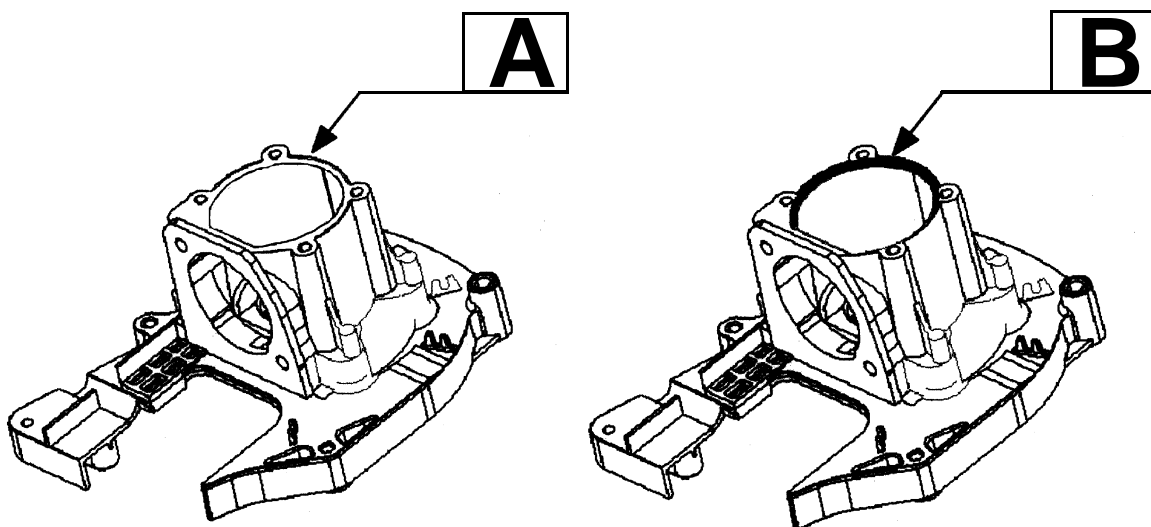

PARTS LIST NO. 530087522		WEED EATER® PARTS LIST	MODEL(s) XT400	
DATE 10/15/02	REPLACES 530087522-8/16/02		Note: Illustration may differ from actual model due to design changes	PAGE NO. 7

***** **SERVICE REFERENCE** *****

Note: When replacing item# 49 on page 2, please note if the surface indicated by the arrow is flat or has a beveled edge and order accordingly.

- (A) Flat Surface – 530-019181 Gasket
- (B) Beveled surface – 530-054624 O-ring

✓ = NEW PART NUMBER FOR THIS IPL   ★ = REFER TO THE SERVICE REFERENCE INDICATED FOR MORE INFORMATION. (LOCATED AT END OF IPL)
● = THESE PARTS ARE ILLUSTRATED FOR CLARITY. ORDER COMPLETE ASSEMBLY.