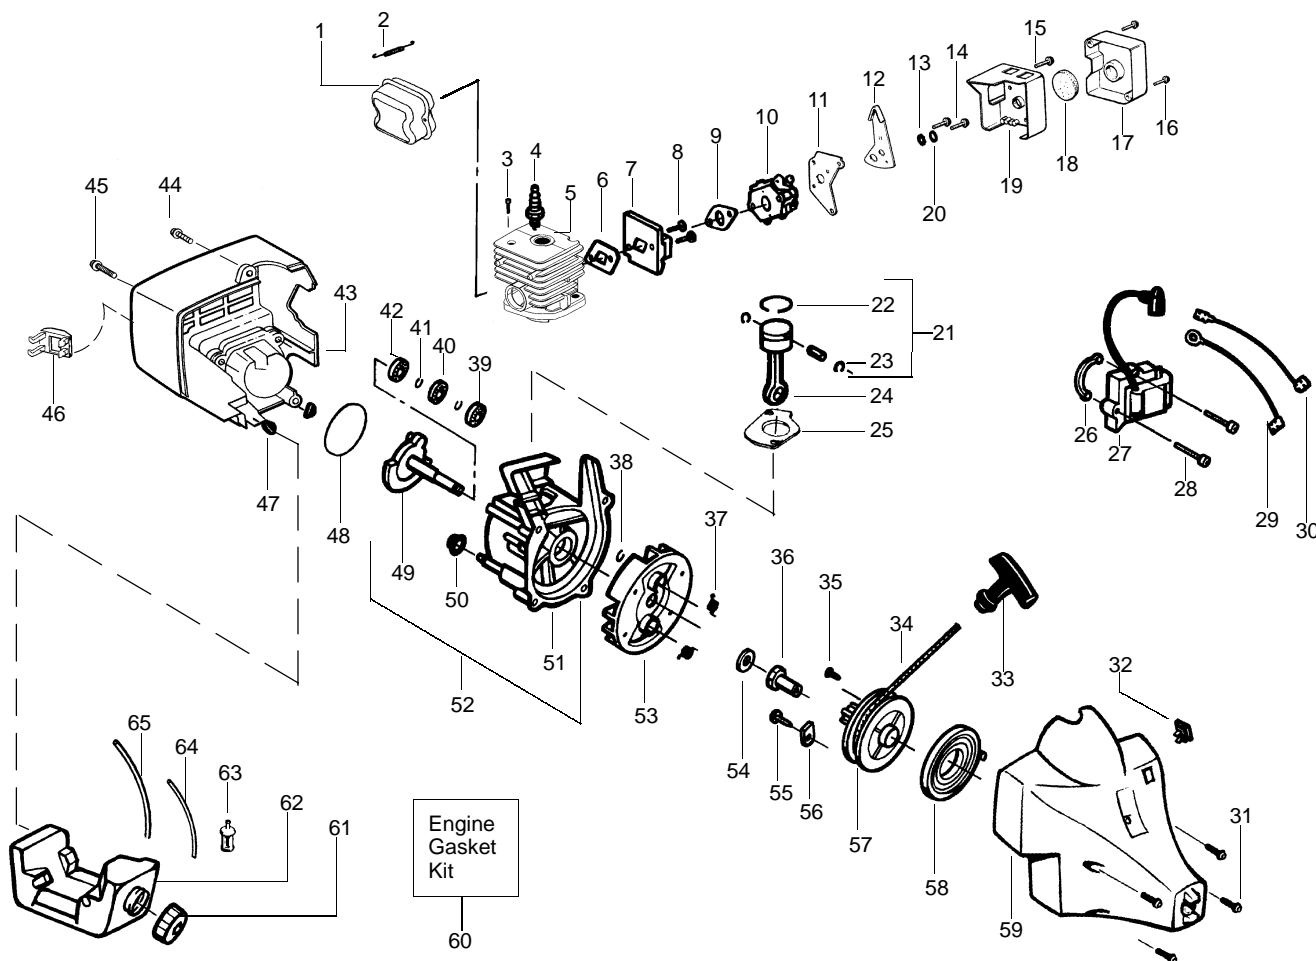

PARTS LIST NO. 530087522		WEED EATER® PARTS LIST	MODEL(S) XT400	
DATE 10/15/02	REPLACES 530087522-8/16/02		Note: Illustration may differ from actual model due to design changes	PAGE NO. 3

TYPE 2

Ref.	Part No.	Description	Ref.	Part No.	Description	Ref.	Part No.	Description
1.	530071396	Kit - Muffler (incl. 2 & spark arrestor screen)	22.	530055120	Piston Ring	47.	530036793	Isolator-Shroud
2.	530042088	Muffler Spring	23.	530015162	Retainer-Piston Pin	48.	530071363	O-Ring-C'case(kit)
3.	530015953	Screw-Cylinder	24.	530069945	Assy-Connecting Rod	49.	530012413	Assy-Crankshaft
4.	952030249	Spark Plug (RCJ 6Y)	25.	530071363	Gasket-Cylinder(kit)	50.	530036792	Isolator-Crankcase
5.	530071359	Kit - Cylinder	26.	530036145	Spacer-Module	51.	530012462	Assy-Crankcase (Incl. 39-42)
6.	530071363	Gasket-Cyl/Carb.(kit)	27.	530055160	Ignition Module	52.	530071337	Assy-C'case & C'shaft (Incl. 38,49,51)
7.	530055535	Adaptor-carb.	28.	530015954	Screw	53.	530069886	Assy-Flywheel
8.	530016014	Screw	29.	530049389	Assy-Ground Wire	54.	530015828	Washer-Flat
9.	530071363	Gasket-Carb.(kit)	30.	530049390	Assy-Leadwire	55.	530015966	Screw
10.	530069971	Kit - Carburetor Assy (Incl. Limiter Cap)	31.	530015810	Screw	56.	530016226	Retainer-Can
11.	530047914	Plate-Choke Mounting	32.	530071356	Kit-MomentarySwitch	57.	530069400	Kit-Starter Pulley (Incl. 35)
12.	530047916	Lever-Choke	33.	530027569	Handle-Starter	58.	530042086	Spring-Starter
13.	530015254	Washer	34.	530069232	Kit - Rope	59.	530049468	Assy-Fan Housing
14.	530016353	Screw	35.	530016080	Screw	60.	530071363	Kit-Engine Gasket (Incl. 6,9,25,48)
15.	530016141	Screw	36.	530027953	Coupling-Drive	61.	530014347	Assy-Fuel Cap
16.	530015966	Screw	37.	530023817	Spring-Starter Dog	62.	530049299	Assy-Fuel Tank (Incl. cap,filter,lines)
17.	530049079	Cover-Air Box	38.	530015941	Retain. Ring-C'shaft	63.	530095646	Assy-Fuel Pickup
18.	530047932	Foam-Air Filter	39.	530032124	Bearing-Outer	64.	530069247	Kit-Fuel Line
19.	530047908	Box-Air	40.	530019179	Seal-C'case	65.	530069216	Kit-Fuel Line
20.	530015852	Spacer-Choke	41.	530015945	Retainer Ring-C'case			
21.	530071357	Kit - Piston (Incl. 22, 23 & Pin)	42.	530032125	Bearing-Inner			
			43.	530049233	Shroud			
			44.	530015880	Screw			
			45.	530015810	Screw			
			46.	530054536	Guard-Muffler			

✓ = NEW PART NUMBER FOR THIS IPL   * = REFER TO THE SERVICE REFERENCE INDICATED FOR MORE INFORMATION. (LOCATED AT END OF IPL)