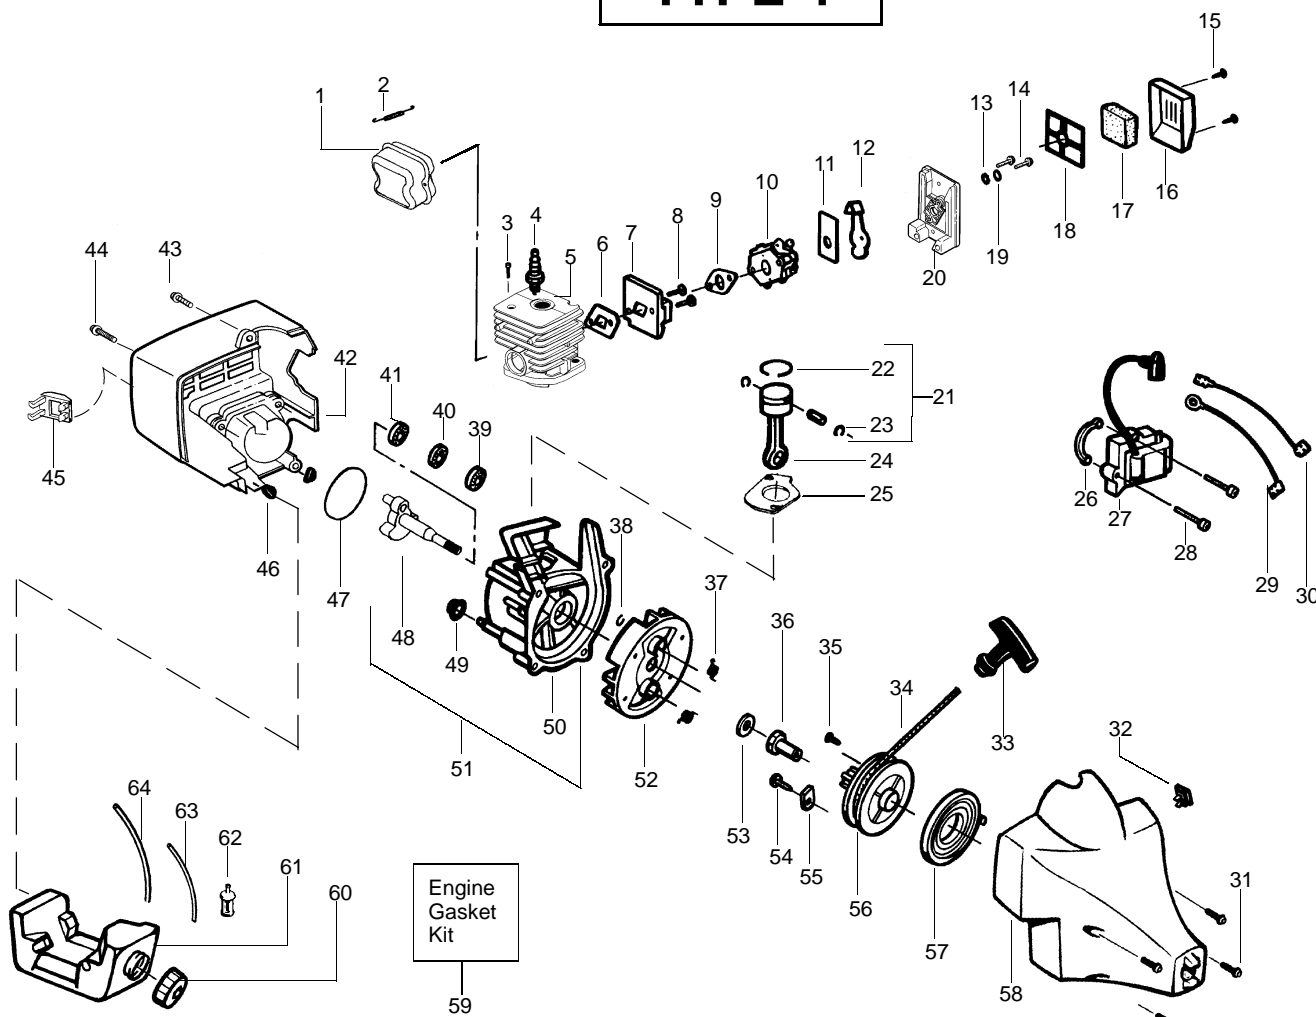

PARTS LIST NO. 530087522		WEED EATER® PARTS LIST	MODEL(s) XT400	
DATE 10/15/02	REPLACES 530087522-8/16/02		Note: Illustration may differ from actual model due to design changes	PAGE NO. 5

TYPE 4

Engine Gasket Kit

Ref.	Part No.	Description	Ref.	Part No.	Description	Ref.	Part No.	Description
1.	530071396	Kit - Muffler (incl. 2 & spark arrestor screen)	22.	530055120	Piston Ring	46.	530036793	Isolator-Shroud
2.	530042088	Muffler Spring	23.	530015162	Retainer-Piston Pin	47.	530071363	O-Ring-C'case(kit)
3.	530015953	Screw-Cylinder	24.	530069945	Assy-Connecting Rod	48.	530012413	Assy-Crankshaft
4.	952030249	Spark Plug (RCJ 6Y)	25.	530071363	Gasket-Cylinder(kit)	49.	530036792	Isolator-Crankcase
5.	530071359	Kit - Cylinder	26.	530036145	Spacer-Module	50.	530012491	Assy-Crankcase (Incl. 39-41)
6.	530071363	Gasket-Cyl/Carb.(kit)	27.	530039211	Ignition Module	51.	530071337	Assy-C'case & C'shaft (Incl. 38,48,50)
7.	530056404	Adaptor-carb.	28.	530015954	Screw	52.	530069886	Assy-Flywheel
8.	530016014	Screw	29.	530054448	Assy-Ground Wire	53.	530015828	Washer-Flat
9.	530071363	Gasket-Carb.(kit)	30.	530054449	Assy-Leadwire	54.	530015775	Screw
10.	530069754	Kit - Carburetor Ass'y (Incl. Limiter Cap)	31.	530015810	Screw	55.	530053985	Retainer-Can
11.	530038747	Plate-Choke Mounting	32.	530069572	Kit-Switch	56.	530071324	Kit-Starter Pulley (Incl. 35)
12.	530035499	Lever-Choke	33.	530027569	Handle-Starter	57.	530042086	Spring-Starter
13.	530015254	Washer	34.	530071325	Kit - Rope	58.	530071415	Assy-Fan Housing
14.	530016353	Screw	35.	530016326	Screw	59.	530071363	Kit-Engine Gasket (Incl. 6,9,25,47)
15.	530015892	Screw	36.	530027953	Coupling-Drive	60.	530014347	Assy-Fuel Cap
16.	530054414	Cover-Air Box	37.	530023817	Spring-Starter Dog	61.	530049299	Assy-Fuel Tank (Incl. cap,filter,lines)
17.	530036575	Foam-Air Filter	38.	530015941	Retain. Ring-C'shaft	62.	530095646	Assy-Fuel Pickup
18.	530036569	Plate-Air Filter Support	39.	530055128	Bearing-Outer	63.	530069247	Kit-Fuel Line
19.	530015852	Spacer-Choke	40.	530071615	Kit-Seal-C'case	64.	530069216	Kit-Fuel Line
20.	530052431	Box-Air	41.	530032125	Bearing-Inner			
21.	530071357	Kit - Piston (Incl. 22, 23)	42.	530056943	Shroud			
			43.	530015880	Screw			
			44.	530015810	Screw			
			45.	530054536	Guard-Muffler			

✓ = NEW PART NUMBER FOR THIS IPL   * = REFER TO THE SERVICE REFERENCE INDICATED FOR MORE INFORMATION. (LOCATED AT END OF IPL)