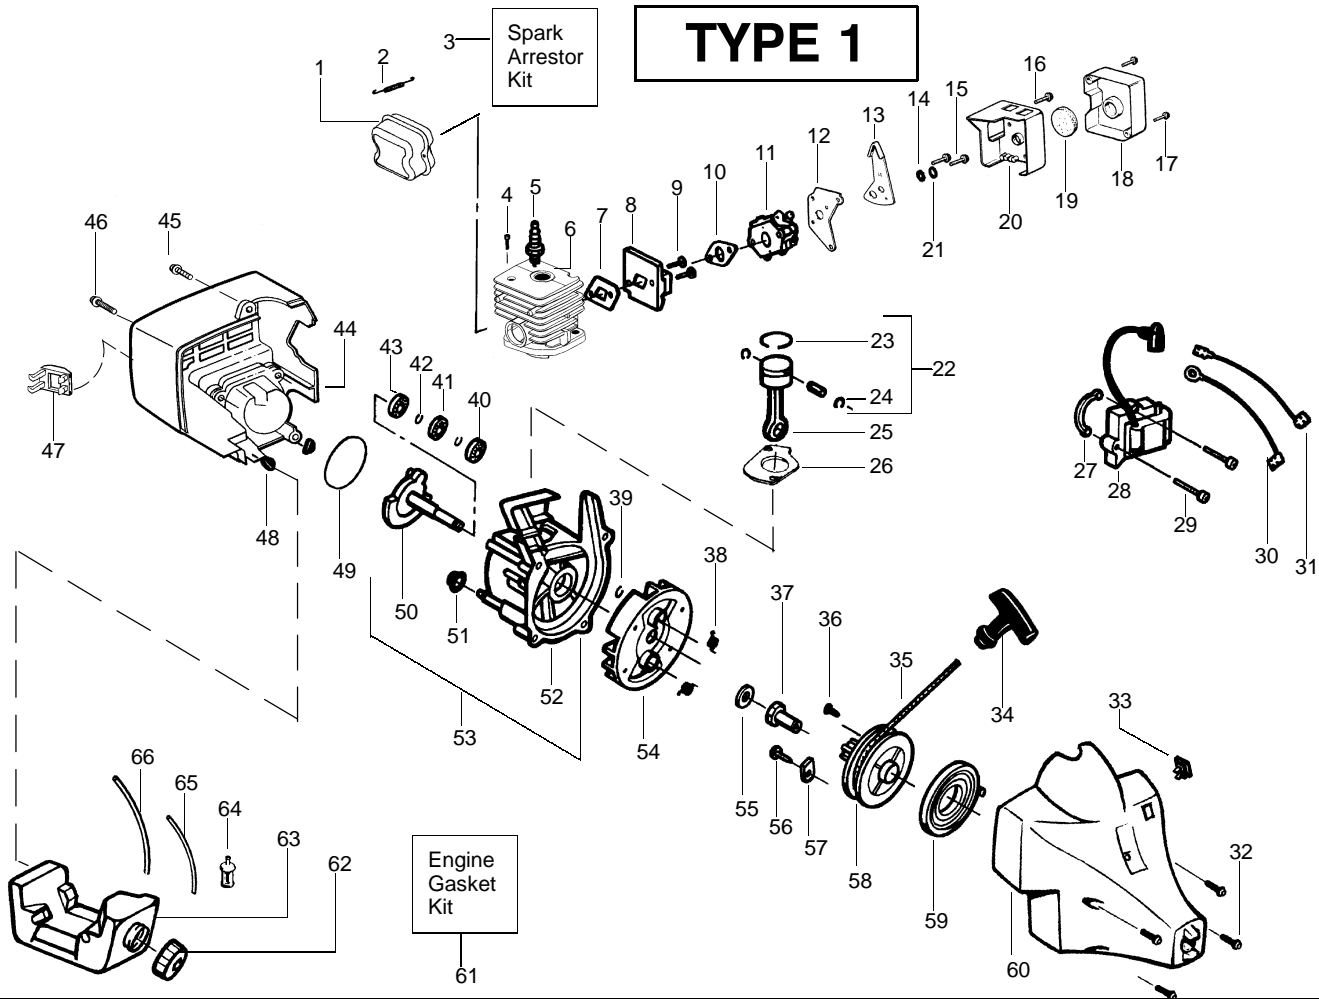

PARTS LIST NO. 530087522		<b>WEED EATER®</b> PARTS LIST	MODEL(s) XT400
DATE 10/15/02	REPLACES 530087522-8/16/02		Note: Illustration may differ from actual model due to design changes

**TYPE 1,2,3,4**

**▲ WARNING**  
All repairs, adjustments and maintenance not described in the Operator's Manual must be performed by qualified service personnel.

Ref.	Part No.	Description	Ref.	Part No.	Description
1.	---	Accy-Cutting Head Ass'y. (Incl. 2-5)	15.	530054160	Locator-Right
	952711547	(type 1,2)	16.	530054159	Locator-Left
	952711566	(type 3,4)	17.	530015810	Screw
2.	---	Assy-Hub	18.	---	Assy-Drive Shaft Hsg.
	530095773	(type 1,2)		530071420	(type 1,2)
	530053241	(type 3,4)		530071416	(type 3,4)
	530095776	(type 3,4)	19.	530047919	Assist Handle
3.	530053241	Spring	20.	530016173	Bolt-Handle
4.	530401957	Clip-Retainer-Head	21.	530016118	Wingnut
5.	952711548	Spool w/Line	22.	530052286	Line Limiter
6.	---	Drive Shaft-Flex	23.	530015814	Screw-Line Limiter
	530053614	(type 1,2)	24.	530069666	Kit-Shield Ass'y. (Incl. 22 & 23)
	530095853	(type 3,4)	25.	530015820	Bolt-Shield
7.	---	Assy-Throttle Cable	26.	530016118	Wingnut
	530071550	(type 1,2)	27.	---	Dust Cup
	530055546	(type 3,4)		530094543	(type 1,2)
8.	530038682	Trigger		530095574	(type 3,4)
9.	530047923	Throttle Hsg. (Right)	Not Shown		
10.	530047924	Throttle Hsg. (Left)		530088831	Operator's Manual (type 1,2)
11.	530016179	Screw-Throttle Hsg.		530086927	Operator's Manual (type 3)
12.	530016193	Washer		530163506	Operator's Manual (type 4)
13.	530042084	Spring		530055350	Shaft Warning Decal
14.	530047925	Actuator			

✓ = NEW PART NUMBER FOR THIS IPL    ★ = REFER TO THE SERVICE REFERENCE INDICATED FOR MORE INFORMATION. (LOCATED AT END OF IPL)

PARTS LIST NO. 530087522		<b>WEED EATER®</b> PARTS LIST	MODEL(S) XT400
DATE 10/15/02	REPLACES 530087522-8/16/02		Note: Illustration may differ from actual model due to design changes