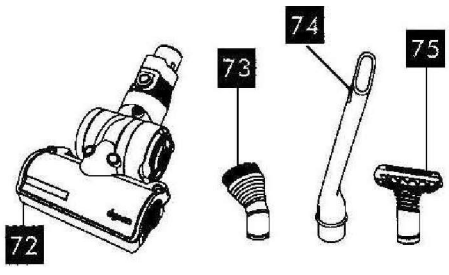

Model DC14

Diagram Number	Part #	Description
1	DY-90865601	STEEL DUCT LOWER MOTOR COVER ASSEMBLY (STEEL/LAV/TRANS VIOLET (ANIMAL), STEEL/SCARLET /TRANS VIOLET (LOW REACH) , STEEL/PURPLE /SCARLET (FULL GEAR)
1A	DY-90865602	DARK STEEL DUCT LOWER MOTOR COVER ASSEMBLY (STEEL/STEEL/TRANS VIOLET (COMPLETE)
1B	DY-90865603	INK BLUE LOWER MOTOR COVER ASSEMBLY (STEEL/INK BLUE TRANS ORANGE (FULL ACCESS)
2	DY-90806201	SPADE CONNECTOR BOOT (QTY 5)
3	DY-90141701	TERMINAL BOOT
4	DY-90751701	GREY CABLE PROTECTOR
5	FA-3035	SILVER POWERCORD ASSEMBLY
7	DY-90819401	INTERNAL POWER CORD
8	DY-90424306	STEEL/LAVENDER U BEND ASSEMBLY (STEEL/LAV /TRANS VIOLET (ANIMAL)
8A	DY-90424308	STEEL/PURPLE FLECK U BEND ASSEMBLY (STEEL/PURPLE/SCARLET (FULL GEAR)
8B	DY-90424313	STEEL/STEEL U BEND ASSEMBLY (STEEL/STEEL/TRANS VIOLET (COMPLETE)
8C	DY-90424315	STEEL/INK BLUE U BEND ASSEMBLY (STEEL/INK BLUE TRANS ORANGE (FULL ACCESS)