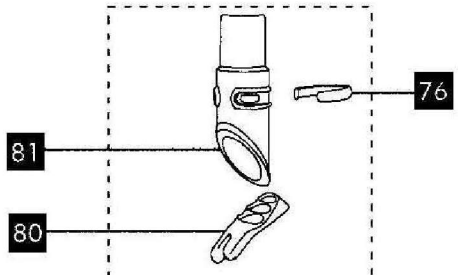

Model DC14

Diagram Number	Part #	Description
1	DY-90865601	STEEL DUCT LOWER MOTOR COVER ASSEMBLY (STEEL/LAV/TRANS VIOLET (ANIMAL), STEEL/SCARLET /TRANS VIOLET (LOW REACH) , STEEL/PURPLE /SCARLET (FULL GEAR)
1A	DY-90865602	DARK STEEL DUCT LOWER MOTOR COVER ASSEMBLY (STEEL/STEEL/TRANS VIOLET (COMPLETE)
1B	DY-90865603	INK BLUE LOWER MOTOR COVER ASSEMBLY (STEEL/INK BLUE TRANS ORANGE (FULL ACCESS)
2	DY-90806201	SPADE CONNECTOR BOOT (QTY 5)
3	DY-90141701	TERMINAL BOOT
4	DY-90751701	GREY CABLE PROTECTOR
5	FA-3035	SILVER POWERCORD ASSEMBLY
7	DY-90819401	INTERNAL POWER CORD
8	DY-90424306	STEEL/LAVENDER U BEND ASSEMBLY (STEEL/LAV /TRANS VIOLET (ANIMAL)
8A	DY-90424308	STEEL/PURPLE FLECK U BEND ASSEMBLY (STEEL/PURPLE/SCARLET (FULL GEAR)
8B	DY-90424313	STEEL/STEEL U BEND ASSEMBLY (STEEL/STEEL/TRANS VIOLET (COMPLETE)
8C	DY-90424315	STEEL/INK BLUE U BEND ASSEMBLY (STEEL/INK BLUE TRANS ORANGE (FULL ACCESS)