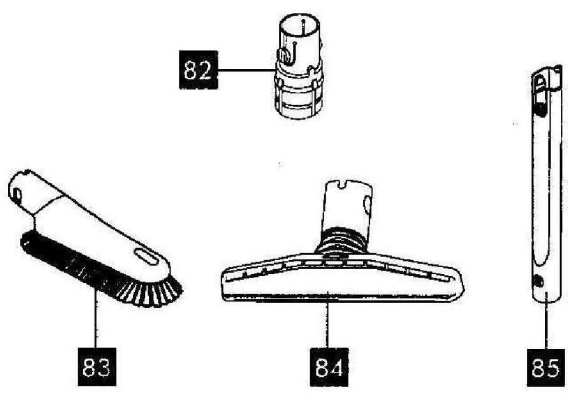

Model DC14

Diagram Number	Part #	Description
1	DY-90865601	STEEL DUCT LOWER MOTOR COVER ASSEMBLY (STEEL/LAV/TRANS VIOLET (ANIMAL), STEEL/SCARLET /TRANS VIOLET (LOW REACH) , STEEL/PURPLE /SCARLET (FULL GEAR)
1A	DY-90865602	DARK STEEL DUCT LOWER MOTOR COVER ASSEMBLY (STEEL/STEEL/TRANS VIOLET (COMPLETE)
1B	DY-90865603	INK BLUE LOWER MOTOR COVER ASSEMBLY (STEEL/INK BLUE TRANS ORANGE (FULL ACCESS)
2	DY-90806201	SPADE CONNECTOR BOOT (QTY 5)
3	DY-90141701	TERMINAL BOOT
4	DY-90751701	GREY CABLE PROTECTOR
5	FA-3035	SILVER POWERCORD ASSEMBLY
7	DY-90819401	INTERNAL POWER CORD
8	DY-90424306	STEEL/LAVENDER U BEND ASSEMBLY (STEEL/LAV /TRANS VIOLET (ANIMAL)
8A	DY-90424308	STEEL/PURPLE FLECK U BEND ASSEMBLY (STEEL/PURPLE/SCARLET (FULL GEAR)
8B	DY-90424313	STEEL/STEEL U BEND ASSEMBLY (STEEL/STEEL/TRANS VIOLET (COMPLETE)
8C	DY-90424315	STEEL/INK BLUE U BEND ASSEMBLY (STEEL/INK BLUE TRANS ORANGE (FULL ACCESS)