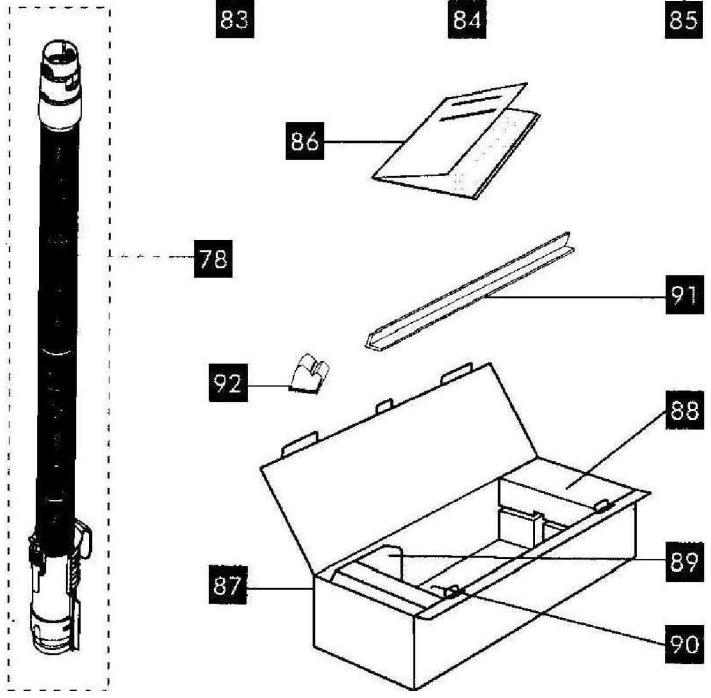

Model DC14

Diagram Number	Part #	Description
1	DY-90865601	STEEL DUCT LOWER MOTOR COVER ASSEMBLY (STEEL/LAV/TRANS VIOLET (ANIMAL), STEEL/SCARLET /TRANS VIOLET (LOW REACH) , STEEL/PURPLE /SCARLET (FULL GEAR)
1A	DY-90865602	DARK STEEL DUCT LOWER MOTOR COVER ASSEMBLY (STEEL/STEEL/TRANS VIOLET (COMPLETE)
1B	DY-90865603	INK BLUE LOWER MOTOR COVER ASSEMBLY (STEEL/INK BLUE TRANS ORANGE (FULL ACCESS)
2	DY-90806201	SPADE CONNECTOR BOOT (QTY 5)
3	DY-90141701	TERMINAL BOOT
4	DY-90751701	GREY CABLE PROTECTOR
5	FA-3035	SILVER POWERCORD ASSEMBLY
7	DY-90819401	INTERNAL POWER CORD
8	DY-90424306	STEEL/LAVENDER U BEND ASSEMBLY (STEEL/LAV /TRANS VIOLET (ANIMAL)
8A	DY-90424308	STEEL/PURPLE FLECK U BEND ASSEMBLY (STEEL/PURPLE/SCARLET (FULL GEAR)
8B	DY-90424313	STEEL/STEEL U BEND ASSEMBLY (STEEL/STEEL/TRANS VIOLET (COMPLETE)
8C	DY-90424315	STEEL/INK BLUE U BEND ASSEMBLY (STEEL/INK BLUE TRANS ORANGE (FULL ACCESS)