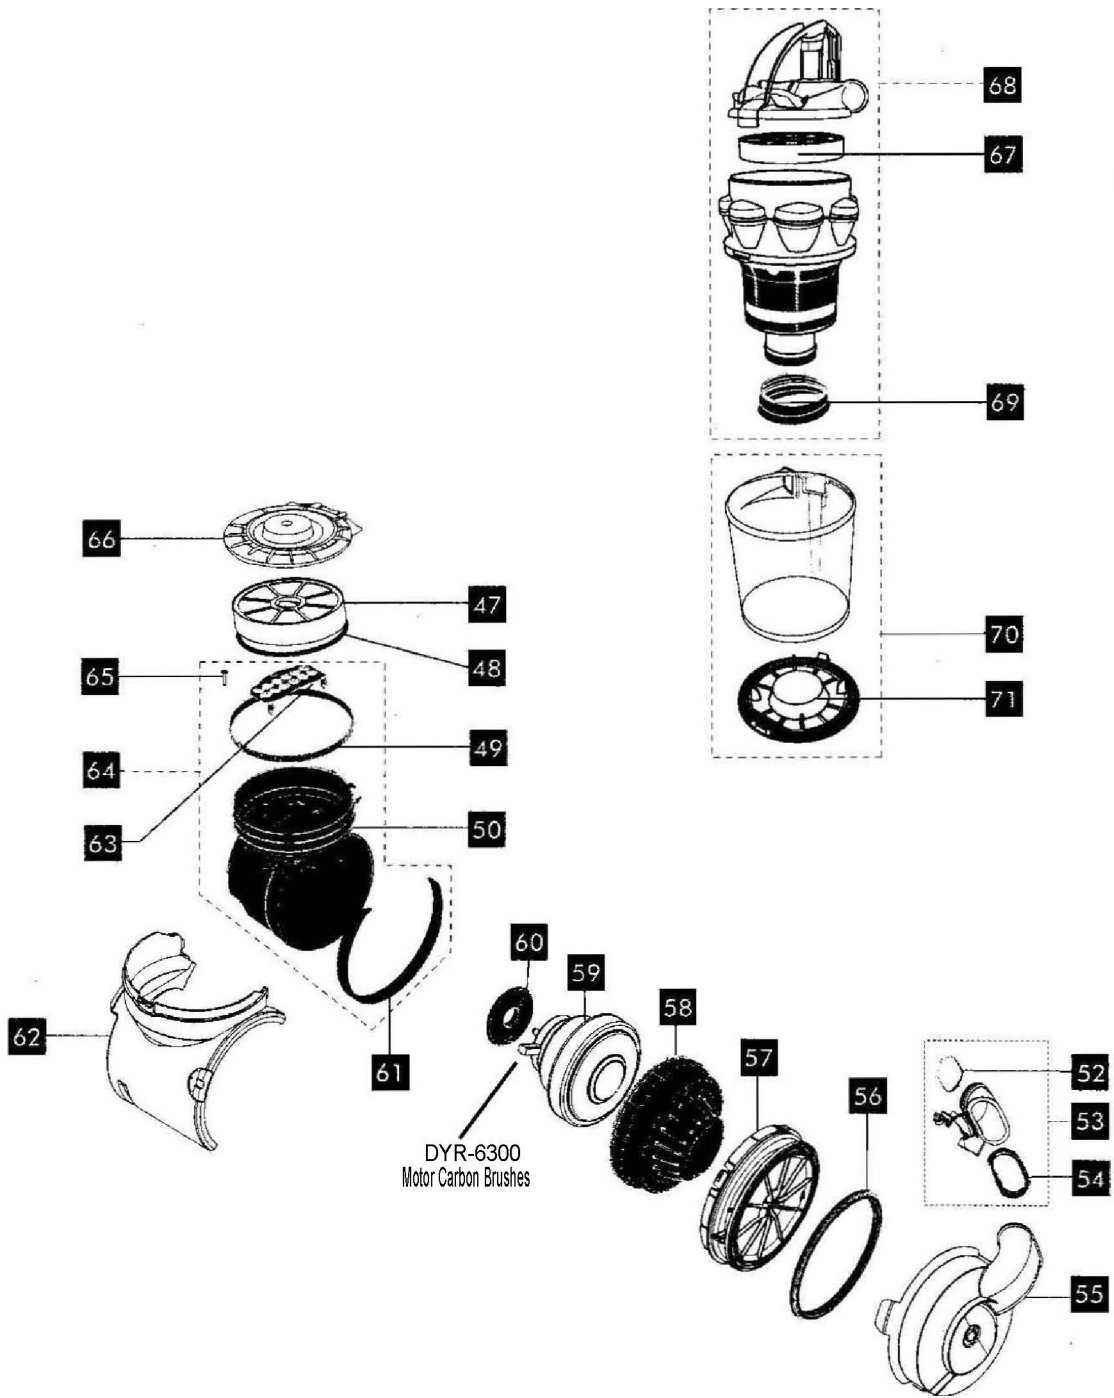

Model DC14

Diagram Number	Part #	Description
1	DY-90865601	STEEL DUCT LOWER MOTOR COVER ASSEMBLY (STEEL/LAV/TRANS VIOLET (ANIMAL), STEEL/SCARLET /TRANS VIOLET (LOW REACH) , STEEL/PURPLE /SCARLET (FULL GEAR)
1A	DY-90865602	DARK STEEL DUCT LOWER MOTOR COVER ASSEMBLY (STEEL/STEEL/TRANS VIOLET (COMPLETE)
1B	DY-90865603	INK BLUE LOWER MOTOR COVER ASSEMBLY (STEEL/INK BLUE TRANS ORANGE (FULL ACCESS)
2	DY-90806201	SPADE CONNECTOR BOOT (QTY 5)
3	DY-90141701	TERMINAL BOOT
4	DY-90751701	GREY CABLE PROTECTOR
5	FA-3035	SILVER POWERCORD ASSEMBLY
7	DY-90819401	INTERNAL POWER CORD
8	DY-90424306	STEEL/LAVENDER U BEND ASSEMBLY (STEEL/LAV /TRANS VIOLET (ANIMAL)
8A	DY-90424308	STEEL/PURPLE FLECK U BEND ASSEMBLY (STEEL/PURPLE/SCARLET (FULL GEAR)
8B	DY-90424313	STEEL/STEEL U BEND ASSEMBLY (STEEL/STEEL/TRANS VIOLET (COMPLETE)
8C	DY-90424315	STEEL/INK BLUE U BEND ASSEMBLY (STEEL/INK BLUE TRANS ORANGE (FULL ACCESS)