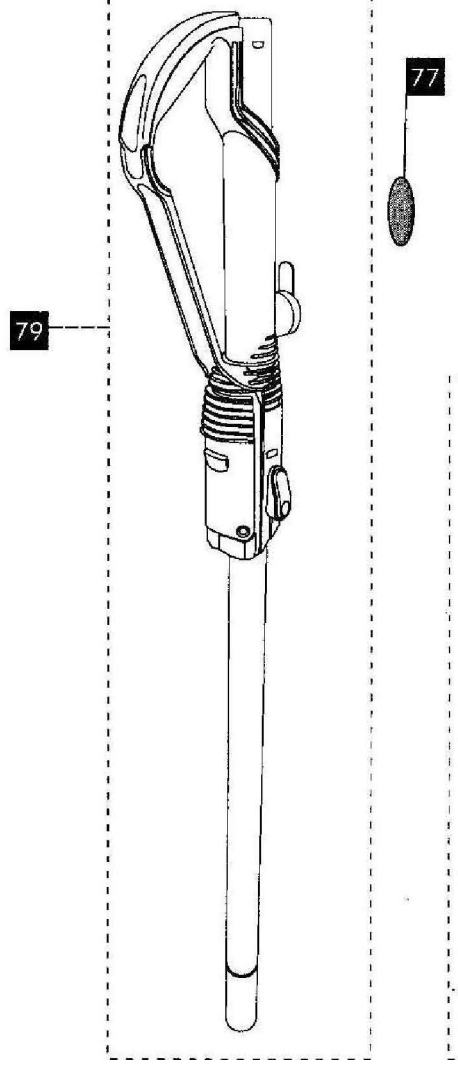

Model DC14

Diagram Number	Part #	Description
1	DY-90865601	STEEL DUCT LOWER MOTOR COVER ASSEMBLY (STEEL/LAV/TRANS VIOLET (ANIMAL), STEEL/SCARLET /TRANS VIOLET (LOW REACH) , STEEL/PURPLE /SCARLET (FULL GEAR)
1A	DY-90865602	DARK STEEL DUCT LOWER MOTOR COVER ASSEMBLY (STEEL/STEEL/TRANS VIOLET (COMPLETE)
1B	DY-90865603	INK BLUE LOWER MOTOR COVER ASSEMBLY (STEEL/INK BLUE TRANS ORANGE (FULL ACCESS)
2	DY-90806201	SPADE CONNECTOR BOOT (QTY 5)
3	DY-90141701	TERMINAL BOOT
4	DY-90751701	GREY CABLE PROTECTOR
5	FA-3035	SILVER POWERCORD ASSEMBLY
7	DY-90819401	INTERNAL POWER CORD
8	DY-90424306	STEEL/LAVENDER U BEND ASSEMBLY (STEEL/LAV /TRANS VIOLET (ANIMAL)
8A	DY-90424308	STEEL/PURPLE FLECK U BEND ASSEMBLY (STEEL/PURPLE/SCARLET (FULL GEAR)
8B	DY-90424313	STEEL/STEEL U BEND ASSEMBLY (STEEL/STEEL/TRANS VIOLET (COMPLETE)
8C	DY-90424315	STEEL/INK BLUE U BEND ASSEMBLY (STEEL/INK BLUE TRANS ORANGE (FULL ACCESS)