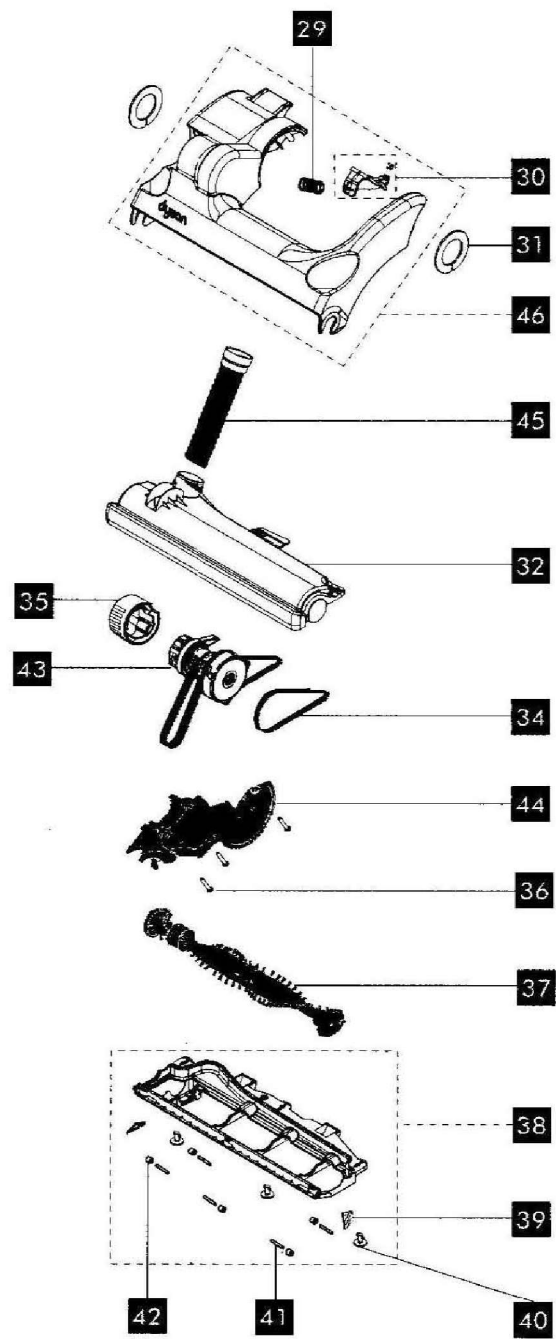

Model DC14

Diagram Number	Part #	Description
1	DY-90865601	STEEL DUCT LOWER MOTOR COVER ASSEMBLY (STEEL/LAV/TRANS VIOLET (ANIMAL), STEEL/SCARLET /TRANS VIOLET (LOW REACH) , STEEL/PURPLE /SCARLET (FULL GEAR)
1A	DY-90865602	DARK STEEL DUCT LOWER MOTOR COVER ASSEMBLY (STEEL/STEEL/TRANS VIOLET (COMPLETE)
1B	DY-90865603	INK BLUE LOWER MOTOR COVER ASSEMBLY (STEEL/INK BLUE TRANS ORANGE (FULL ACCESS)
2	DY-90806201	SPADE CONNECTOR BOOT (QTY 5)
3	DY-90141701	TERMINAL BOOT
4	DY-90751701	GREY CABLE PROTECTOR
5	FA-3035	SILVER POWERCORD ASSEMBLY
7	DY-90819401	INTERNAL POWER CORD
8	DY-90424306	STEEL/LAVENDER U BEND ASSEMBLY (STEEL/LAV /TRANS VIOLET (ANIMAL)
8A	DY-90424308	STEEL/PURPLE FLECK U BEND ASSEMBLY (STEEL/PURPLE/SCARLET (FULL GEAR)
8B	DY-90424313	STEEL/STEEL U BEND ASSEMBLY (STEEL/STEEL/TRANS VIOLET (COMPLETE)
8C	DY-90424315	STEEL/INK BLUE U BEND ASSEMBLY (STEEL/INK BLUE TRANS ORANGE (FULL ACCESS)