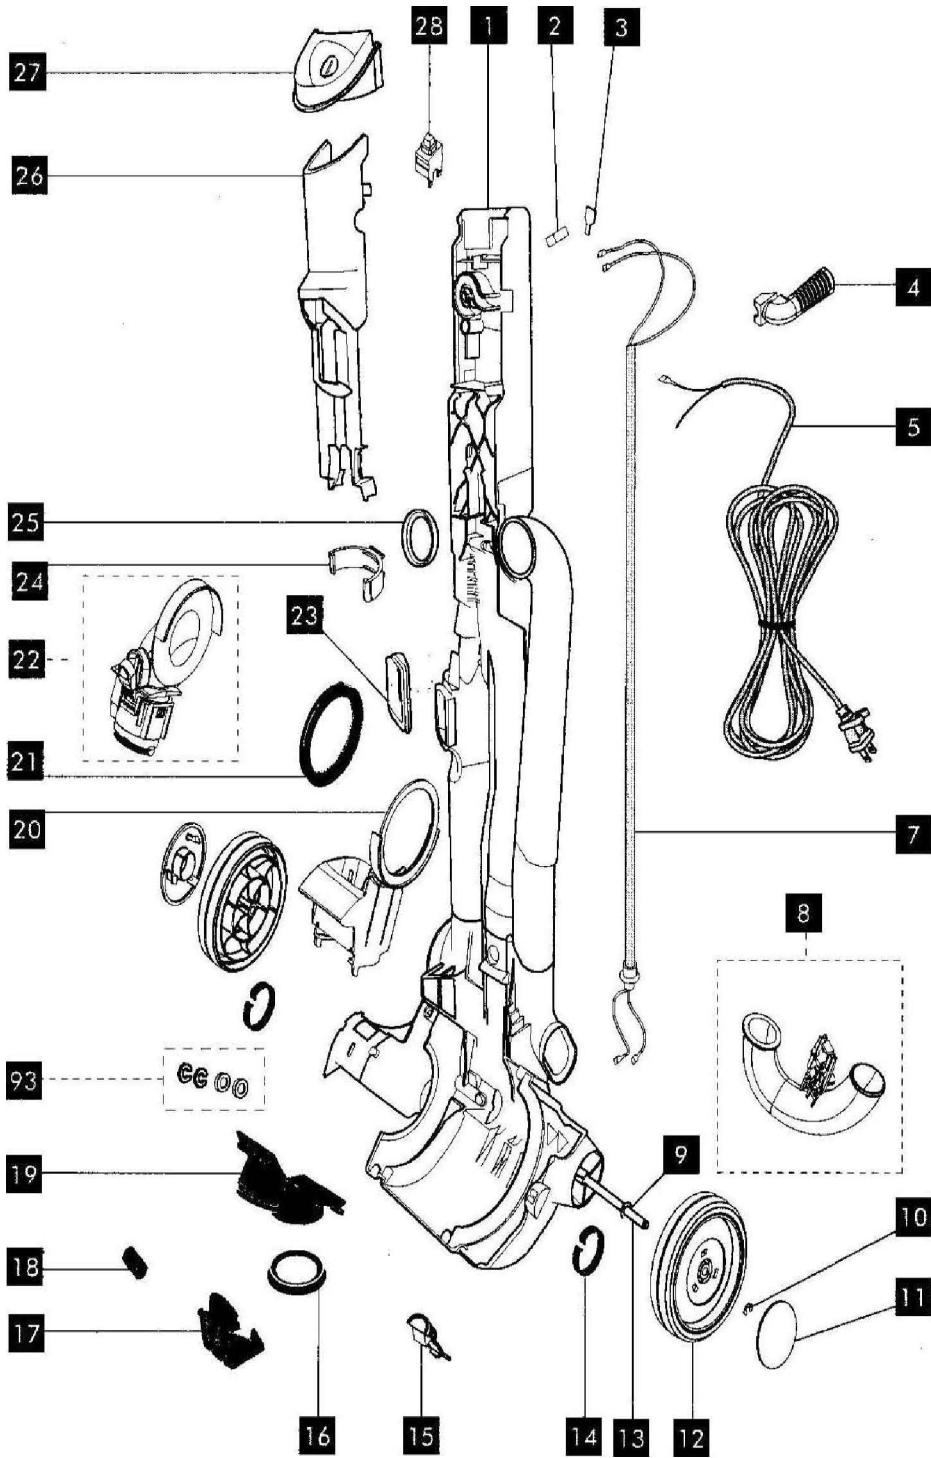

Model DC14

Diagram Number	Part #	Description
1	DY-90865601	STEEL DUCT LOWER MOTOR COVER ASSEMBLY (STEEL/LAV/TRANS VIOLET (ANIMAL), STEEL/SCARLET /TRANS VIOLET (LOW REACH) , STEEL/PURPLE /SCARLET (FULL GEAR)
1A	DY-90865602	DARK STEEL DUCT LOWER MOTOR COVER ASSEMBLY (STEEL/STEEL/TRANS VIOLET (COMPLETE)
1B	DY-90865603	INK BLUE LOWER MOTOR COVER ASSEMBLY (STEEL/INK BLUE TRANS ORANGE (FULL ACCESS)
2	DY-90806201	SPADE CONNECTOR BOOT (QTY 5)
3	DY-90141701	TERMINAL BOOT
4	DY-90751701	GREY CABLE PROTECTOR
5	FA-3035	SILVER POWERCORD ASSEMBLY
7	DY-90819401	INTERNAL POWER CORD
8	DY-90424306	STEEL/LAVENDER U BEND ASSEMBLY (STEEL/LAV /TRANS VIOLET (ANIMAL)
8A	DY-90424308	STEEL/PURPLE FLECK U BEND ASSEMBLY (STEEL/PURPLE/SCARLET (FULL GEAR)
8B	DY-90424313	STEEL/STEEL U BEND ASSEMBLY (STEEL/STEEL/TRANS VIOLET (COMPLETE)
8C	DY-90424315	STEEL/INK BLUE U BEND ASSEMBLY (STEEL/INK BLUE TRANS ORANGE (FULL ACCESS)