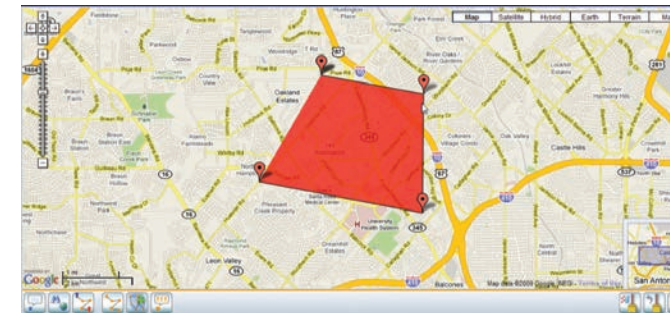

COLLISION AVOIDANCE

4-CHANNEL MOBILE DVR RECORDER

FEATURES:

- Hook up to 4 cameras to DVR device
- Records up to 2000 hours of video on removable SD card
- Tamper proof case with Keys & wireless remote included
- Cameras & Monitor not included.
- Custom packages available for specific applications (call your representative for details)

DVR DASH CAMERAS

FEATURES:

- 2-Channel Video recorder with Front & Rear view cameras
- Interior camera comes with infrared LED's for low light recording
- GPS location & Speed of vehicle captured via Google maps (built-in antenna)
- Microphone & speaker for audio recording/playback
- Remote control, mount, & USB card reader included

ADVENT

FRONT OR REAR SENSORS

- Better for navigating tight parking spaces and avoiding unseen objects
- Automatically activates each time you shift into reverse
- Sensors detect and alert you to any objects in your blind spot

FEATURES:

- 4 sensor kits
- Piezo speakers with on/off switch and hi/low settings
- Audio warning starts beeping at 6' and ends at 2' with a steady tone
- LED warning lights
- Programmable for towing
- Can be used as front or rear system

LAPTOP MOUNTS & VEHICLE TRACKING

LAPTOP MOUNTS FROM RAM MOUNTS

The RAM Vehicle Laptop Mount is designed for most any car, truck, van, big rig and fleet vehicle on the road. These heavy-duty steel laptop bases are custom formed to fit specific vehicle models. Almost all Ram mount systems install into factory mounting points, so no modifications are usually required. Because of their unique ability to absorb damaging shock and vibration, RAM laptop desks are the perfect solution for any mobile office.