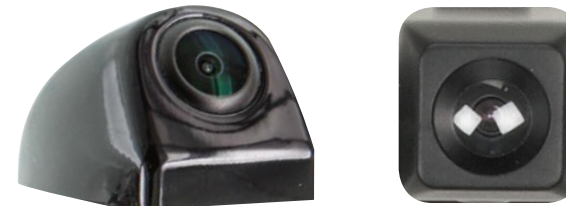

L3

3-YEAR WARRANTY PROTECTION

DRIVER SAFETY OPTIONS

OEM STYLE CAMERAS

FEATURES:

- Available for multiple Makes & Models of trucks & SUV's
- Replaces the OEM tailgate handle or knockout
- 150 degree wide angle lens
- Waterproof & dustproof camera housing
- .5 lux camera for dark and lowlight situations

UNIVERSAL CAMERAS

FEATURES:

- Small camera with multiple mounting options
- License plate mount bracket or hinge mount
- 160 degree wide angle lens
- Parking grid lines
- Waterproof & dustproof camera housing