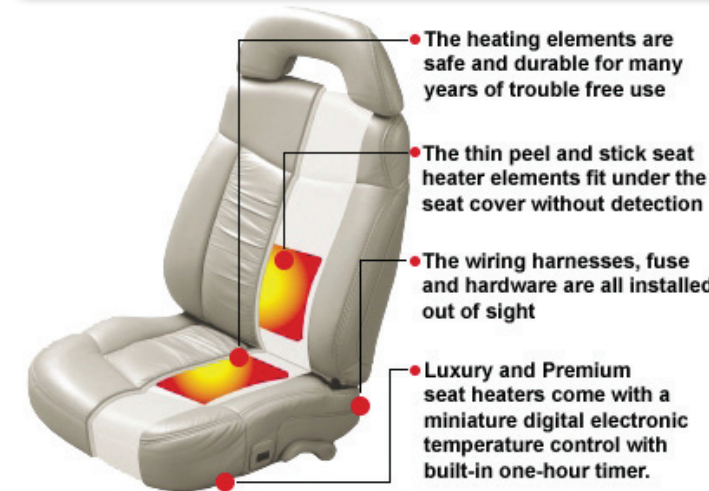

H2

COMFORT & CONVENIENCE

CRUISE CONTROL SYSTEM

Easily add the convenience of cruise control to most cars for relaxed highway driving. Avoid unintentional speeding and driving fatigue plus improve gas mileage and fuel economy.

FEATURES:

- Steering column mount command switch
- On/Off control
- Speed control
- Coast control
- Resume control
- Accel control
- Disengage control

3-YEAR WARRANTY PROTECTION

11

HEATED SEATS

OEM style carbon fiber seat heaters. Universal design allows for multiple vehicle applications. Comes with a dual level (Hi/Low) universal control switch