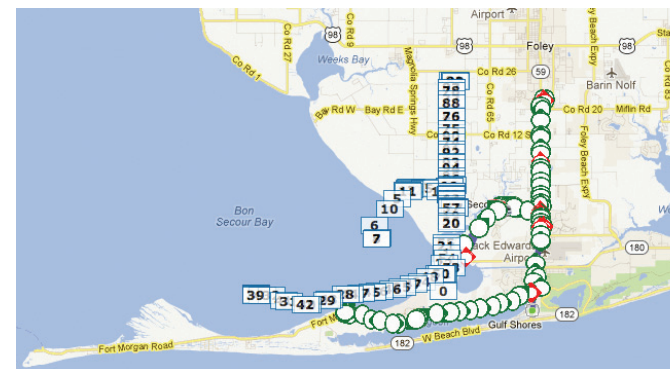

BREAD CRUMB TRAIL

02

3-YEAR WARRANTY PROTECTION