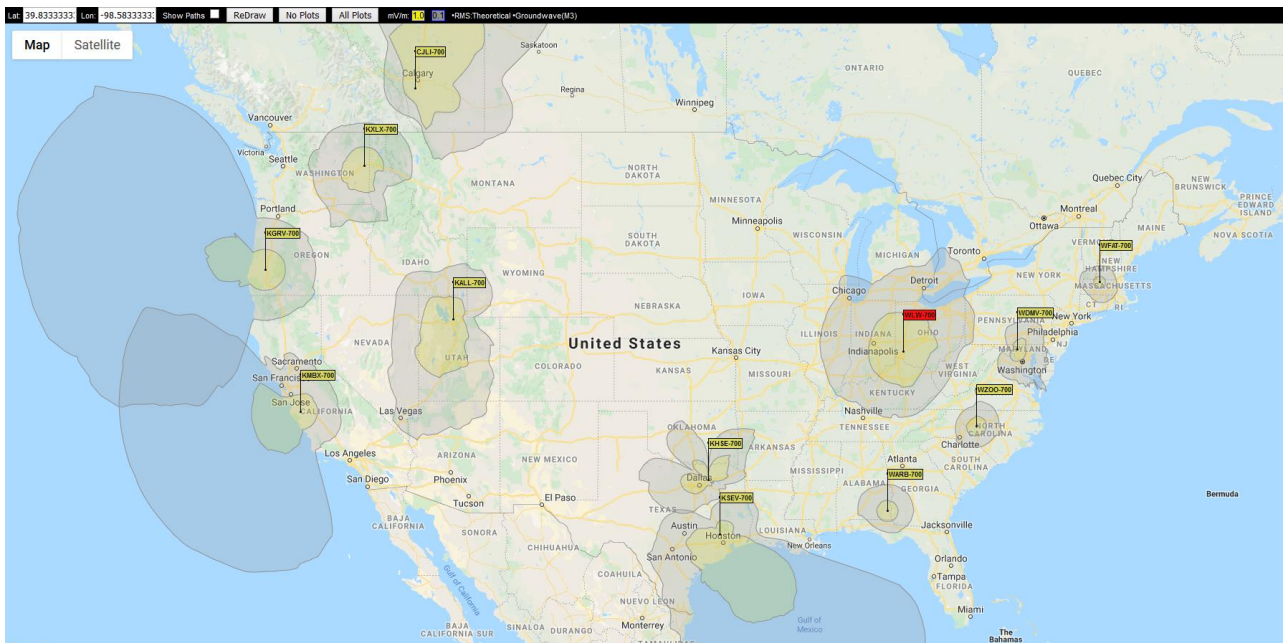

Example of a plot: 700kHz daytime coverage showing two coverage contours around each transmitter; 1mV/m and 0.1mV/m

I noticed that the 2019 version omits station in Newfoundland. Bill advises me that is working hard on the 2020 update, writing, “The Newfoundland and Nova Scotia stations have been missing from day one due to a bug in my extraction software which extracts technical info off the Industry Canada .dbf database. That has been fixed just a month or so ago. I've also now incorporated all of Canada's low power stations, mostly 40 watters.”

“My plan is to make another pattern map run after the Christmas holidays, sometime in January, with all the latest data of course. It's a time consuming process which takes quite a bit of pre-process preparation. The actual run time is approximately 10-12 hours of computer time.”

“Last summer and fall were dedicated to enhancing both the groundwave and skywave calculations, trying for a little better accuracy.”

New updated software for DXers

DXtreme Software™ has released a new version of its popular logging program for radio monitoring enthusiasts - DXtreme Monitor Log 12 - which lets listeners and DXers log the stations they've heard using features that enhance their monitoring experiences.

You can find full details of this powerful and comprehensive piece software here: <https://www.dxtreme.com/prods_ml.htm> where it can be purchased online.

Some of its main features are:

- Finding Broadcast Stations to Monitor using schedules & databases
- Finding Amateur Radio Stations to Monitor; Monitor Log 12 integrates with optional Afreet Band Master to let users see, on its graphical interface, where hams are operating.
- Logging Stations: Monitor Log 12 lets users log all kinds of stations - radio, television, broadcast, Amateur Radio, utility, military, and more! And it lets users log stations across the radio spectrum - from long wave, to medium wave, to short wave, and beyond.