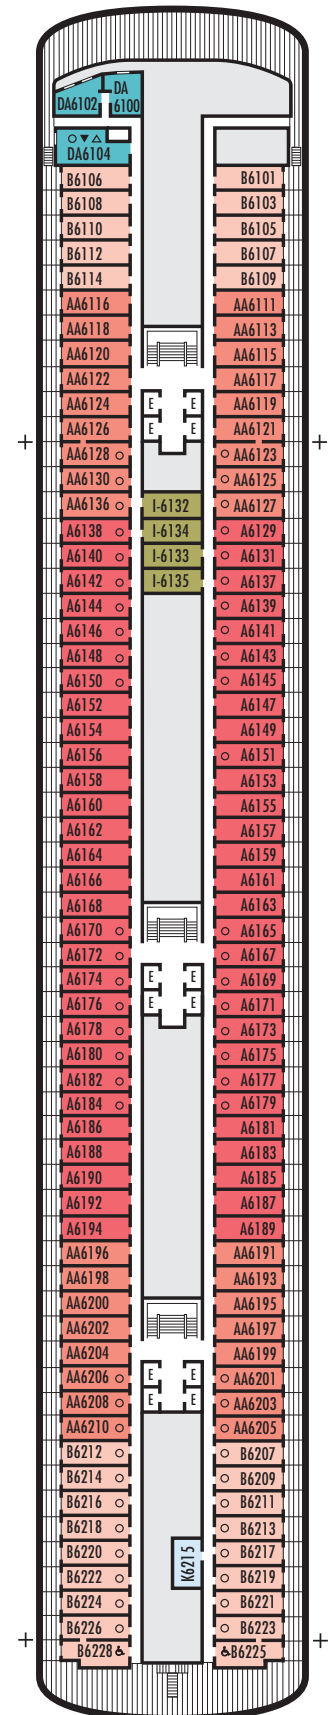

OCEAN-VIEW STATEROOMS

- D**
Large: 2 lower beds convertible to 1 queen-size bed, shower.
Approximately 140–319 sq. ft.
- E EE F FF**
Large: 2 lower beds convertible to 1 queen-size bed, bathtub & shower.
Approximately 140–319 sq. ft.
- G**
Large: 2 lower beds convertible to 1 queen-size bed, bathtub & shower. All G-category staterooms have portholes.
Approximately 140–319 sq. ft.

G
Large: 2 lower beds convertible to 1 queen-size bed, bathtub & shower. All G-category staterooms have portholes.
Approximately 140–319 sq. ft.

INTERIOR STATEROOMS

J K L M
Large: 2 lower beds convertible to 1 queen-size bed, shower.
Approximately 182–293 sq. ft.

VERANDAH SUITES

■ A ■ AA ■ B

Vista Suites: 2 lower beds convertible to 1 queen-size bed, whirlpool bath & shower, sitting area, private verandah, mini-bar, refrigerator, floor-to-ceiling windows. Approximately 297–379 sq. ft. including verandah.

OCEAN-VIEW STATEROOMS

■ DA

Large: 2 lower beds convertible to 1 queen-size bed, bathtub & shower. Approximately 140–319 sq. ft.

INTERIOR STATEROOMS

■ I ■ K

Large: 2 lower beds convertible to 1 queen-size bed, shower. Approximately 182–293 sq. ft.