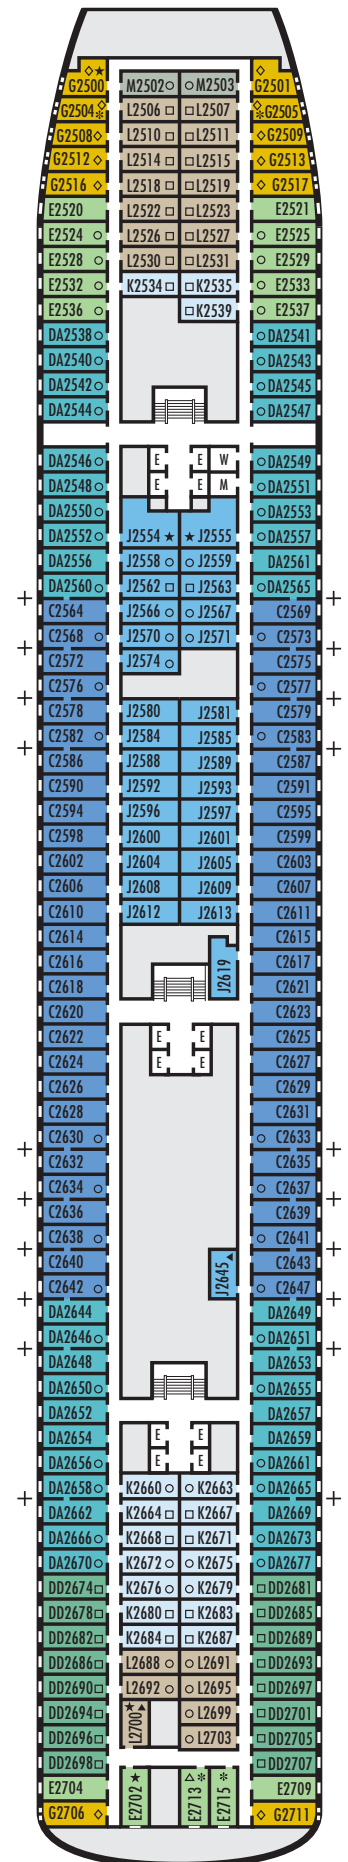

DECK 2—MAIN DECK
Staterooms 2500–2715