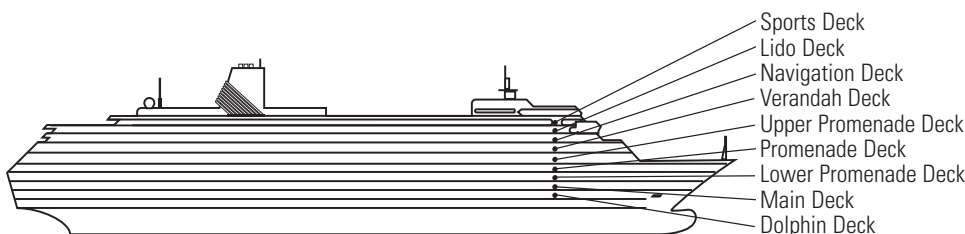

EFFECTIVE AFTER DEC 6, 2017
MS VOLENDAM

DECK PLANS & STATEROOMS

The deck plans are color-coded by category of stateroom, and the category letter precedes the stateroom number in each room. All staterooms are equipped with interactive LED television with On Demand movies, programming and multichannel music and telephone.