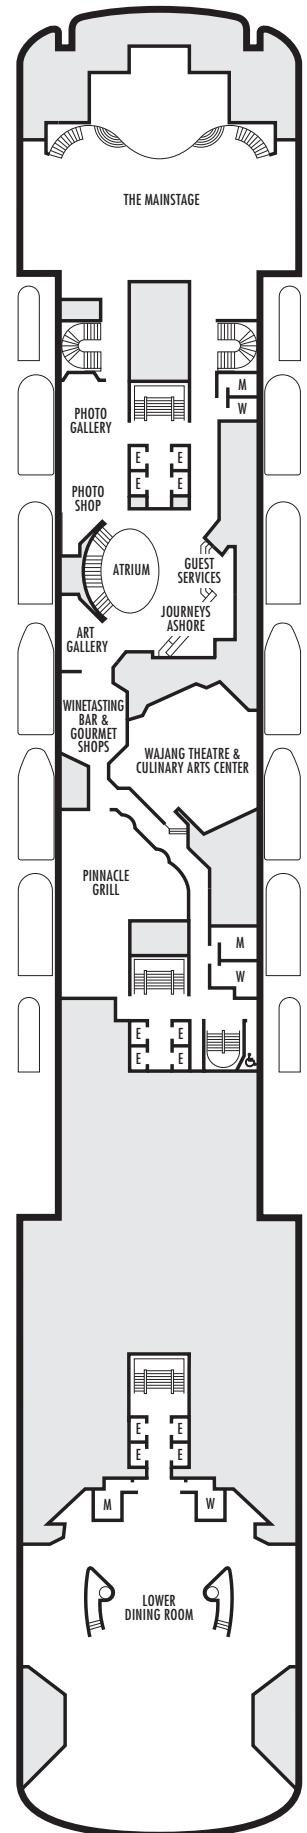

DECK 4—PROMENADE DECK