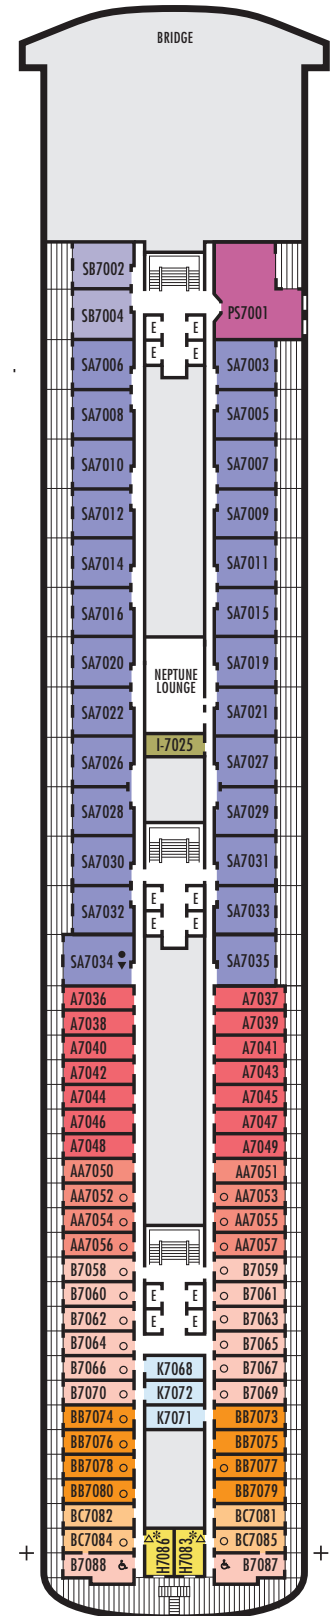

VERANDAH SUITES

PS
Pinnacle Suite: Bedroom with 1 king-size bed, oversized whirlpool bath & shower, living room, dining room, dressing room, private verandah, pantry, 1 sofa bed for 2 persons, mini-bar, refrigerator, guest toilet, floor-to-ceiling windows. Approximately 1,296 sq. ft. including verandah.

SA SB
Neptune Suites: 2 lower beds convertible to 1 king-size bed, whirlpool bath & shower, large sitting area, dressing room, private verandah, 1 sofa bed for 2 persons, mini-bar, refrigerator, floor-to-ceiling windows. Approximately 558–566 sq. ft. including verandah.

A AA B BB BC
Vista Suites: (Verandah Suites) 2 lower beds convertible to 1 queen-size bed, 1 sofa bed, whirlpool bath & shower, sitting area, private verandah, mini-bar, refrigerator, floor-to-ceiling windows. Approximately 297–379 sq. ft. including verandah.

OCEAN-VIEW STATEROOMS
H
Large: 2 lower beds convertible to 1 queen-size bed, bathtub & shower. All H-category staterooms have partial sea views. Approximately 140–319 sq. ft.

INTERIOR STATEROOMS
I K
Large: 2 lower beds convertible to 1 queen-size bed, shower. Approximately 182–293 sq. ft.