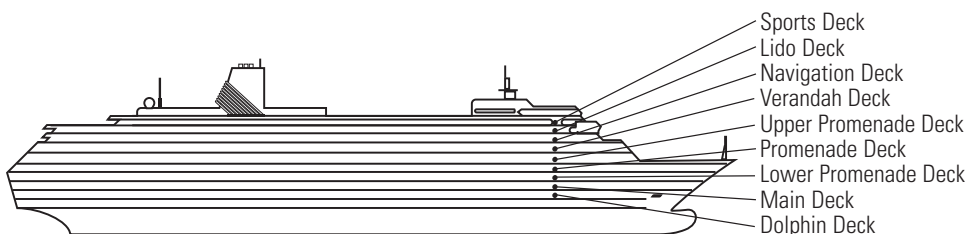

All information is subject to change.

STATEROOM SYMBOL LEGEND

- Quad (2 lower beds, 1 sofa bed, 1 upper)
- Triple (2 lower beds, 1 sofa bed)
- ▲ 2 lower beds or converts to 1 queen-size
- ☆ 2 lower beds not convertible to a queen-size
- △ Partial sea view
- × Fully obstructed view
- Shower only
- Bath tub & shower
- + Connecting rooms
- These staterooms have portholes instead of windows
- ♿ Suites B7088, B7087, B6228 & B6225 and stateroom EE3429 are fully accessible, roll-in shower only
- ▼ Suite SA7034 is fully accessible with single side approach to the bed, bathtub & roll-in shower. Staterooms DA6104, G1805 & G1804 are fully accessible with single side approach to the bed, roll-in shower only.
- ★ Staterooms EE3396, EE3391, HH3431, HH3430, E2702, L2700, J2555, J2554, G2500, FF1964, FF1955, G1807 & G1806 are ambulatory accessible, roll-in shower only

OCEAN-VIEW STATEROOMS

C
Large: 2 lower beds convertible to 1 queen-size bed, shower.
Approximately 140–319 sq. ft.

DA DD E
Large: 2 lower beds convertible to 1 queen-size bed, bathtub & shower.
Approximately 140–319 sq. ft.

G
Large: 2 lower beds convertible to 1 queen-size bed, bathtub & shower. All G-category staterooms have portholes.
Approximately 140–319 sq. ft.

INTERIOR STATEROOMS

J K L M
Large: 2 lower beds convertible to 1 queen-size bed, shower.
Approximately 182–293 sq. ft.