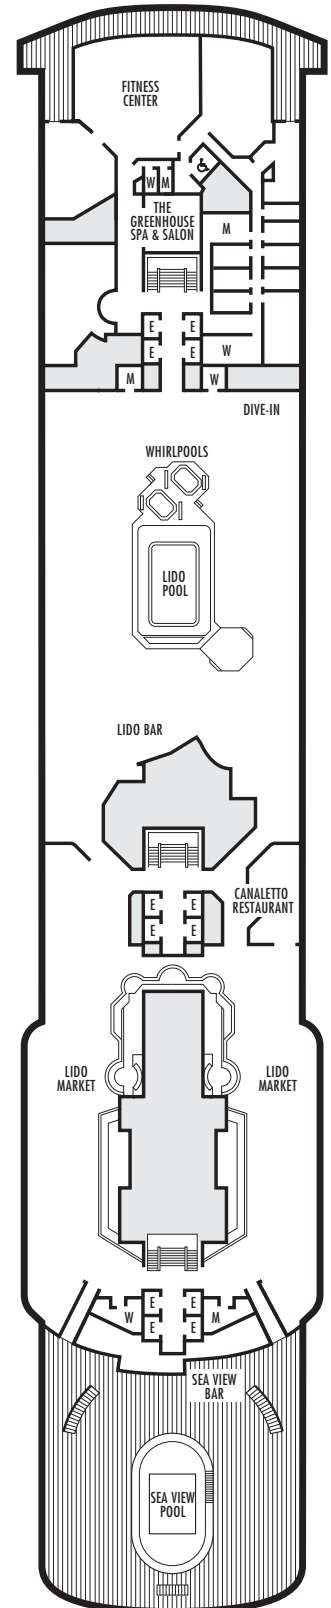

EFFECTIVE AFTER DEC 6, 2017

MS VOLENDAM

DECK PLANS & STATEROOMS

The deck plans are color-coded by category of stateroom, and the category letter precedes the stateroom number in each room. All staterooms are equipped with interactive LED television with On Demand movies, programming and multichannel music and telephone.

Important Note: Not all staterooms within each category have the same furniture configuration and/or facilities. Appropriate symbols within the rooms on the deck plans describe differences from the stateroom descriptions below.

All information is subject to change.

STATEROOM SYMBOL LEGEND

- Quad (2 lower beds, 1 sofa bed, 1 upper)
- Triple (2 lower beds, 1 sofa bed)
- ▲ 2 lower beds or converts to 1 queen-size
- ☆ 2 lower beds not convertible to a queen-size
- △ Partial sea view
- × Fully obstructed view
- Shower only
- Bath tub & shower
- + Connecting rooms
- These staterooms have portholes instead of windows
- ♿ Suites B7088, B7087, B6228 & B6225 and stateroom EE3429 are fully accessible, roll-in shower only
- ▼ Suite SA7034 is fully accessible with single side approach to the bed, bathtub & roll-in shower. Staterooms DA6104, G1805 & G1804 are fully accessible with single side approach to the bed, roll-in shower only.
- ★ Staterooms EE3396, EE3391, HH3431, HH3430, E2702, L2700, J2555, J2554, G2500, FF1964, FF1955, G1807 & G1806 are ambulatory accessible, roll-in shower only