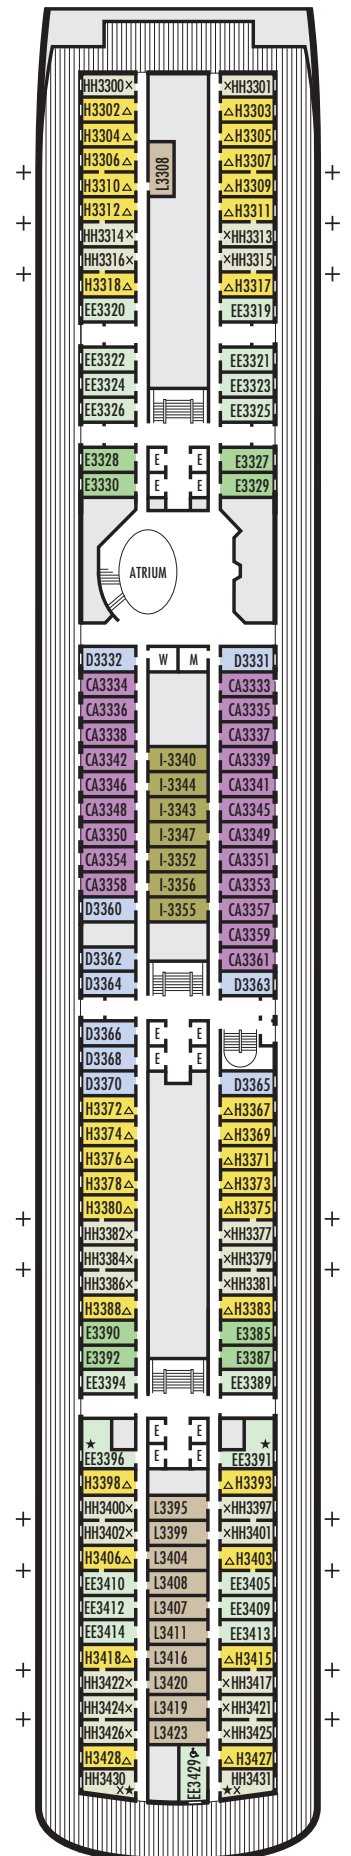

DECK 3—LOWER PROMENADE DECK
Staterooms 3300–3431