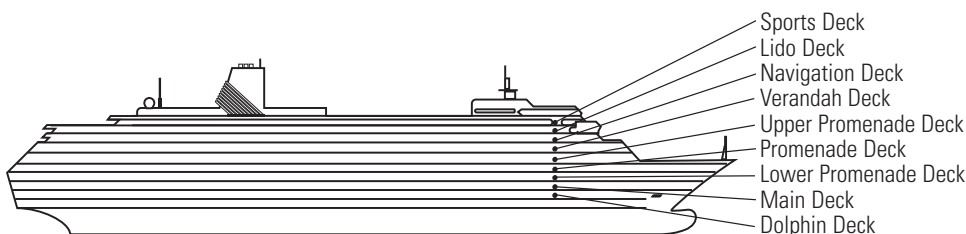

EFFECTIVE AFTER DEC 6, 2017

MS VOLENDAM

DECK PLANS & STATEROOMS

The deck plans are color-coded by category of stateroom, and the category letter precedes the stateroom number in each room. All staterooms are equipped with interactive LED television with On Demand movies, programming and multichannel music and telephone.

Important Note: Not all staterooms within each category have the same furniture configuration and/or facilities. Appropriate symbols within the rooms on the deck plans describe differences from the stateroom descriptions below.

All information is subject to change.

STATEROOM SYMBOL LEGEND

- Quad (2 lower beds, 1 sofa bed, 1 upper)
- Triple (2 lower beds, 1 sofa bed)
- ▲ 2 lower beds or converts to 1 queen-size
- ☆ 2 lower beds not convertible to a queen-size
- △ Partial sea view
- × Fully obstructed view
- Shower only
- Bath tub & shower
- + Connecting rooms
- These staterooms have portholes instead of windows
- ♿ Suites B7088, B7087, B6228 & B6225 and stateroom EE3429 are fully accessible, roll-in shower only
- ▼ Suite SA7034 is fully accessible with single side approach to the bed, bathtub & roll-in shower. Staterooms DA6104, G1805 & G1804 are fully accessible with single side approach to the bed, roll-in shower only.
- ★ Staterooms EE3396, EE3391, HH3431, HH3430, E2702, L2700, J2555, J2554, G2500, FF1964, FF1955, G1807 & G1806 are ambulatory accessible, roll-in shower only