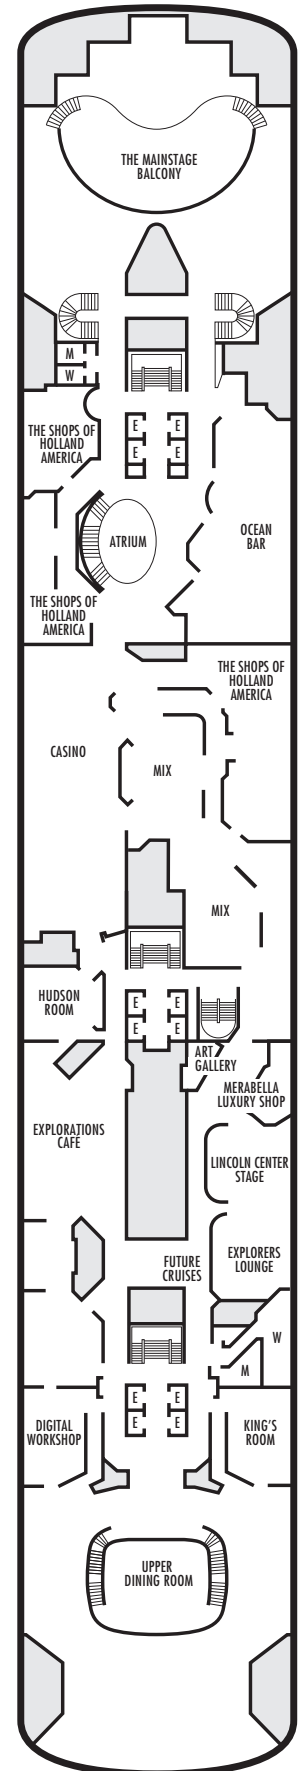

EFFECTIVE AFTER DEC 6, 2017

MS VOLENDAM

DECK PLANS & STATEROOMS

The deck plans are color-coded by category of stateroom, and the category letter precedes the stateroom number in each room. All staterooms are equipped with interactive LED television with On Demand movies, programming and multichannel music and telephone.

Important Note: Not all staterooms within each category have the same furniture configuration and/or facilities. Appropriate symbols within the rooms on the deck plans describe differences from the stateroom descriptions below.

All information is subject to change.

STATEROOM SYMBOL LEGEND

- Quad (2 lower beds, 1 sofa bed, 1 upper)
- Triple (2 lower beds, 1 sofa bed)
- ▲ 2 lower beds or converts to 1 queen-size
- ☆ 2 lower beds not convertible to a queen-size
- △ Partial sea view
- × Fully obstructed view
- Shower only
- Bath tub & shower
- + Connecting rooms
- These staterooms have portholes instead of windows
- ♿ Suites B7088, B7087, B6228 & B6225 and stateroom EE3429 are fully accessible, roll-in shower only
- ▼ Suite SA7034 is fully accessible with single side approach to the bed, bathtub & roll-in shower. Staterooms DA6104, G1805 & G1804 are fully accessible with single side approach to the bed, roll-in shower only.
- ★ Staterooms EE3396, EE3391, HH3431, HH3430, E2702, L2700, J2555, J2554, G2500, FF1964, FF1955, G1807 & G1806 are ambulatory accessible, roll-in shower only