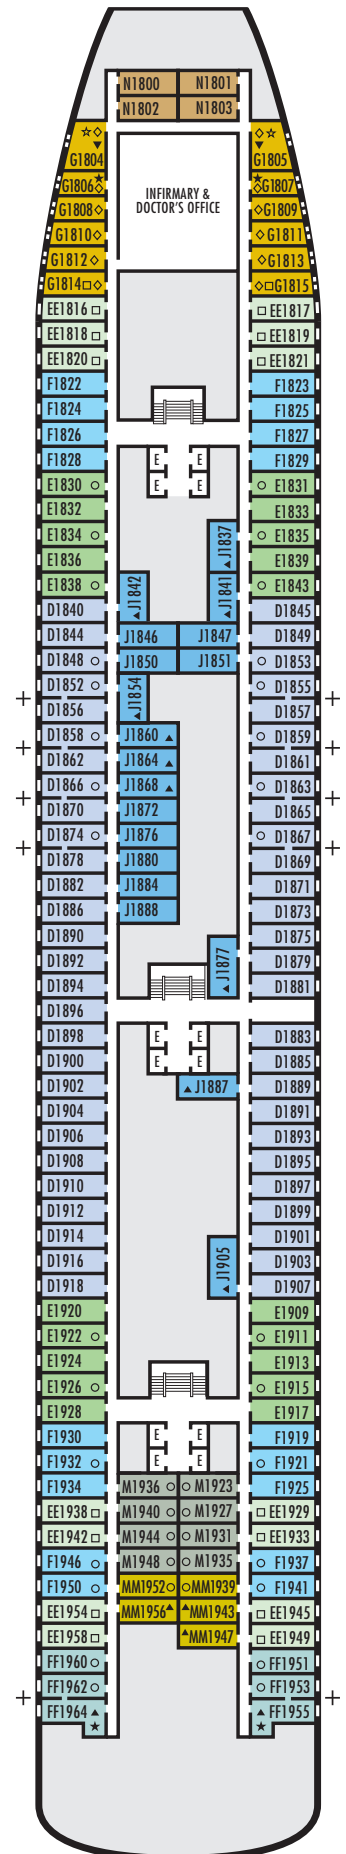

All information is subject to change.

STATEROOM SYMBOL LEGEND

- Quad (2 lower beds, 1 sofa bed, 1 upper)
- Triple (2 lower beds, 1 sofa bed)
- ▲ 2 lower beds or converts to 1 queen-size
- ☆ 2 lower beds not convertible to a queen-size
- △ Partial sea view
- × Fully obstructed view
- * Shower only
- Bath tub & shower
- + Connecting rooms
- ◇ These staterooms have portholes instead of windows
- ♿ Suites B7088, B7087, B6228 & B6225 and stateroom EE3429 are fully accessible, roll-in shower only
- ▼ Suite SA7034 is fully accessible with single side approach to the bed, bathtub & roll-in shower. Staterooms DA6104, G1805 & G1804 are fully accessible with single side approach to the bed, roll-in shower only.
- ★ Staterooms EE3396, EE3391, HH3431, HH3430, E2702, L2700, J2555, J2554, G2500, FF1964, FF1955, G1807 & G1806 are ambulatory accessible, roll-in shower only

OCEAN-VIEW STATEROOMS

- D**
Large: 2 lower beds convertible to 1 queen-size bed, shower.
Approximately 140–319 sq. ft.
- E EE F FF**
Large: 2 lower beds convertible to 1 queen-size bed, bathtub & shower.
Approximately 140–319 sq. ft.
- G**
Large: 2 lower beds convertible to 1 queen-size bed, bathtub & shower. All G-category staterooms have portholes.
Approximately 140–319 sq. ft.

INTERIOR STATEROOMS

- J M MM N**
Large: 2 lower beds convertible to 1 queen-size bed, 1 sofa bed, shower.
Approximately 182–293 sq. ft.

DECK 1—DOLPHIN DECK
Staterooms 1800–1964

EFFECTIVE AFTER DEC 6, 2017
MS VOLENDAM