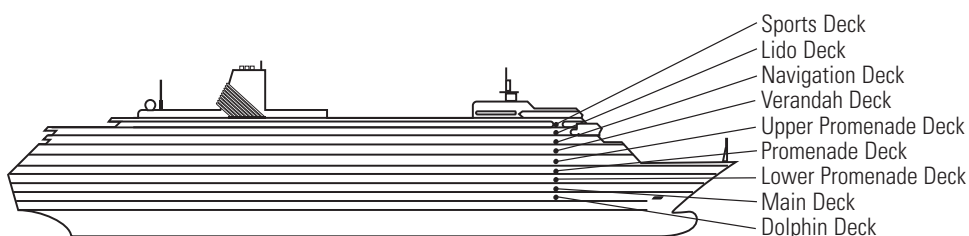

EFFECTIVE AFTER DEC 6, 2017

MS VOLENDAM

DECK PLANS & STATEROOMS

The deck plans are color-coded by category of stateroom, and the category letter precedes the stateroom number in each room. All staterooms are equipped with interactive LED television with On Demand movies, programming and multichannel music and telephone.

Important Note: Not all staterooms within each category have the same furniture configuration and/or facilities. Appropriate symbols within the rooms on the deck plans describe differences from the stateroom descriptions below.

All information is subject to change.

STATEROOM SYMBOL LEGEND

- Quad (2 lower beds, 1 sofa bed, 1 upper)
- Triple (2 lower beds, 1 sofa bed)
- ▲ 2 lower beds or converts to 1 queen-size
- ☆ 2 lower beds not convertible to a queen-size
- △ Partial sea view
- × Fully obstructed view
- Shower only
- Bath tub & shower
- + Connecting rooms
- These staterooms have portholes instead of windows
- ♿ Suites B7088, B7087, B6228 & B6225 and stateroom EE3429 are fully accessible, roll-in shower only
- ▼ Suite SA7034 is fully accessible with single side approach to the bed, bathtub & roll-in shower. Staterooms DA6104, G1805 & G1804 are fully accessible with single side approach to the bed, roll-in shower only.
- ★ Staterooms EE3396, EE3391, HH3431, HH3430, E2702, L2700, J2555, J2554, G2500, FF1964, FF1955, G1807 & G1806 are ambulatory accessible, roll-in shower only