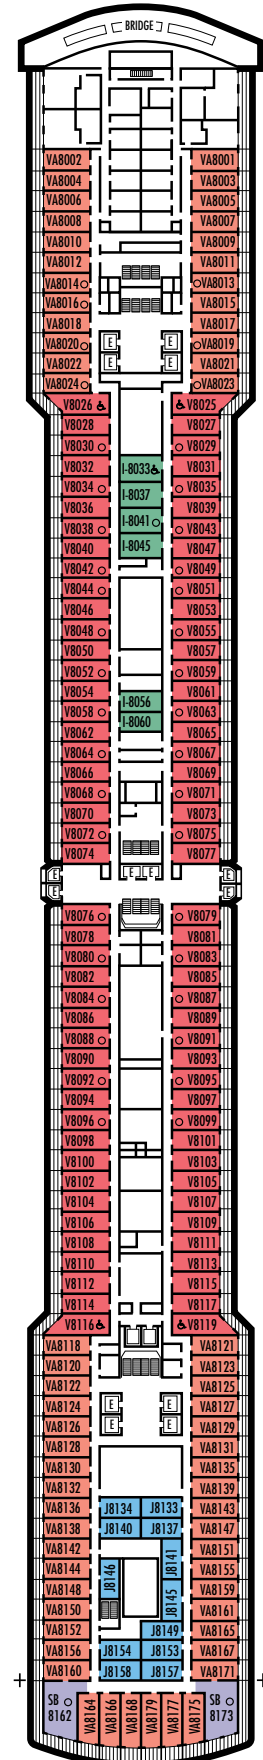

All information is subject to change.

STATEROOM SYMBOL LEGEND

- Shower only
- ♣ Double (no sofa bed), single sink vanity, bathtub only
- Triple (2 lower beds, 1 sofa bed)
- Quad (2 lower beds, 1 sofa bed, 1 upper)
- △ Partial sea view
- X Fully obstructed view
- + Connecting rooms
- Staterooms have solid steel verandah railings instead of clear-view Plexiglas® railings
- ♿ Staterooms N1011, N1012, C1081, C1082, D1099, D1100, J1074, VD4051, VD4052, H4089, H4092, VD4131, VD4134, SY5001, SY5002, VF5051, VF5054, VF5135, VF5140, VA6001, VA6002, VB6049, VB6052, SA7057, SA7058, V8025, V8026, I-8033, V8116, V8119 are wheelchair accessible, shower only.

VERANDAH SUITES

SB
Deluxe Verandah Suites: 2 lower beds convertible to 1 king-size bed, bathroom with dual-sink vanity, full-size whirlpool bath & shower & additional shower stall, large sitting area, dressing room, private verandah, 1 sofa bed for 2 persons, floor-to-ceiling windows.

VERANDAH STATEROOMS

V VA
Deluxe Verandah Outside: 2 lower beds convertible to 1 queen-size bed, bathtub & shower, sitting area, private verandah, floor-to-ceiling windows.

INSIDE STATEROOMS

I
Large: 2 lower beds convertible to 1 queen-size bed, shower.

J
Large or Standard: 2 lower beds convertible to 1 queen-size bed, shower.