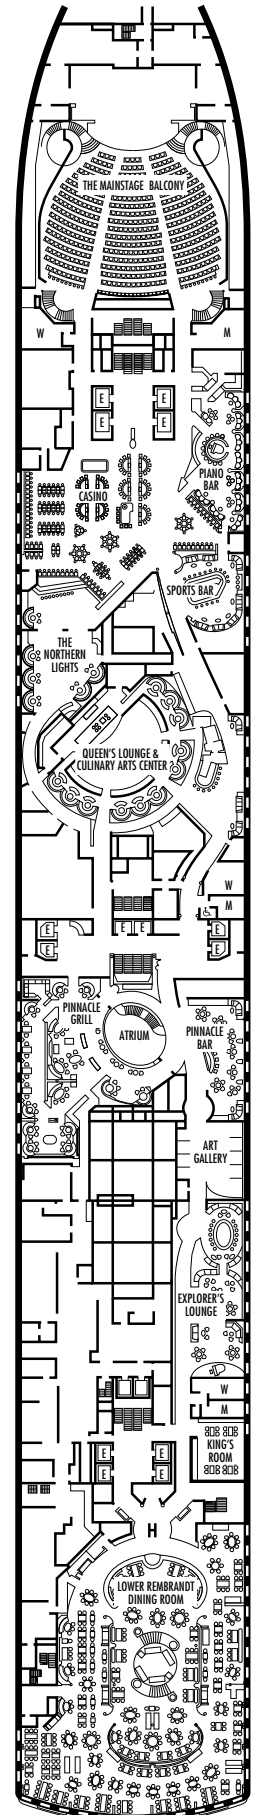

EFFECTIVE OCTOBER 10, 2009

ms Eurodam

DECK PLANS & STATEROOMS

The deck plans are color-coded by category of stateroom, and the category letter precedes the stateroom number in each room. All staterooms are equipped with flat-panel television, mini-bar, DVD player, mini-safe, data port, telephone and multi-channel music.

Important Note: Not all staterooms within each category have the same furniture configuration and/or facilities. Appropriate symbols within the rooms on the deck plans describe differences from the stateroom descriptions below.

All information is subject to change.

STATEROOM SYMBOL LEGEND

- Shower only
- ♣ Double (no sofa bed), single sink vanity, bathtub only
- Triple (2 lower beds, 1 sofa bed)
- Quad (2 lower beds, 1 sofa bed, 1 upper)
- △ Partial sea view
- × Fully obstructed view
- + Connecting rooms
- Staterooms have solid steel verandah railings instead of clear-view Plexiglas® railings
- ♿ Staterooms N1011, N1012, C1081, C1082, D1099, D1100, J1074, VD4051, VD4052, H4089, H4092, VD4131, VD4134, SY5001, SY5002, VF5051, VF5054, VF5135, VF5140, VA6001, VA6002, VB6049, VB6052, SA7057, SA7058, V8025, V8026, I-8033, V8116, V8119 are wheelchair accessible, shower only.