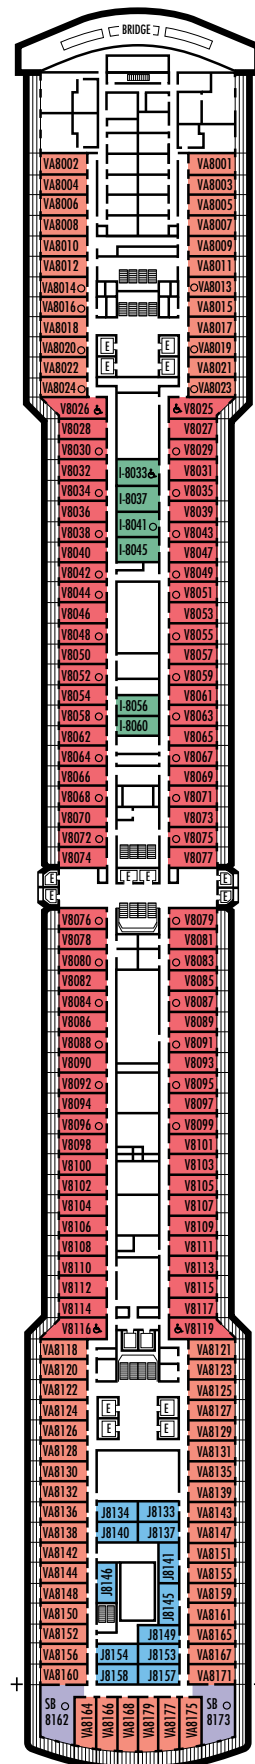

All information is subject to change.

STATEROOM SYMBOL LEGEND

- Shower only
- ♣ Double (no sofa bed), single sink vanity, bathtub only
- Triple (2 lower beds, 1 sofa bed)
- Quad (2 lower beds, 1 sofa bed, 1 upper)
- △ Partial sea view
- X Fully obstructed view
- + Connecting rooms
- Staterooms have solid steel verandah railings instead of clear-view Plexiglas® railings
- ♿ Staterooms N1011, N1012, C1081, C1082, D1099, D1100, J1074, VD4051, VD4052, H4089, H4092, VD4131, VD4134, SY5001, SY5002, VF5051, VF5054, VF5135, VF5140, VA6001, VA6002, VB6049, VB6052, SA7057, SA7058, V8025, V8026, I-8033, V8116, V8119 are wheelchair accessible, shower only.

VERANDAH SUITES

SB

Deluxe Verandah Suites: 2 lower beds convertible to 1 king-size bed, bathroom with dual-sink vanity, full-size whirlpool bath & shower & additional shower stall, large sitting area, dressing room, private verandah, 1 sofa bed for 2 persons, floor-to-ceiling windows.

VERANDAH STATEROOMS

V VA

Deluxe Verandah Outside: 2 lower beds convertible to 1 queen-size bed, bathtub & shower, sitting area, private verandah, floor-to-ceiling windows.

INSIDE STATEROOMS

I

Large: 2 lower beds convertible to 1 queen-size bed, shower.

J

Large or Standard: 2 lower beds convertible to 1 queen-size bed, shower.