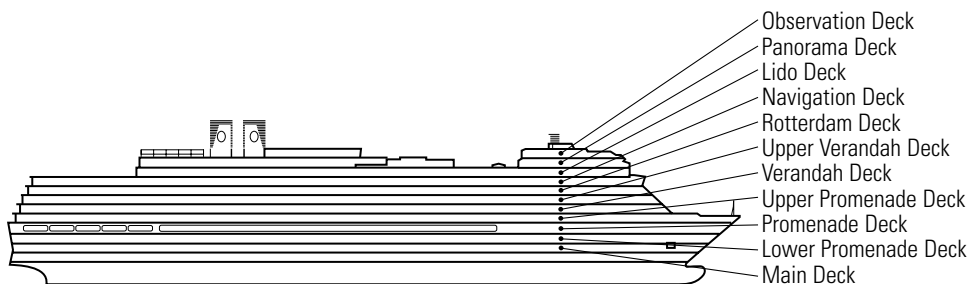

All information is subject to change.

STATEROOM SYMBOL LEGEND

- Shower only
- ♣ Double (no sofa bed), single sink vanity, bathtub only
- Triple (2 lower beds, 1 sofa bed)
- Quad (2 lower beds, 1 sofa bed, 1 upper)
- △ Partial sea view
- X Fully obstructed view
- + Connecting rooms
- Staterooms have solid steel verandah railings instead of clear-view Plexiglas® railings
- ♿ Staterooms N1011, N1012, C1081, C1082, D1099, D1100, J1074, VD4051, VD4052, H4089, H4092, VD4131, VD4134, SY5001, SY5002, VF5051, VF5054, VF5135, VF5140, VA6001, VA6002, VB6049, VB6052, SA7057, SA7058, V8025, V8026, I-8033, V8116, V8119 are wheelchair accessible, shower only.

VERANDAH SUITES

SB

Deluxe Verandah Suites: 2 lower beds convertible to 1 king-size bed, bathroom with dual-sink vanity, full-size whirlpool bath & shower & additional shower stall, large sitting area, dressing room, private verandah, 1 sofa bed for 2 persons, floor-to-ceiling windows.

VERANDAH STATEROOMS

V VA

Deluxe Verandah Outside: 2 lower beds convertible to 1 queen-size bed, bathtub & shower, sitting area, private verandah, floor-to-ceiling windows.

INSIDE STATEROOMS

I

Large: 2 lower beds convertible to 1 queen-size bed, shower.

J

Large or Standard: 2 lower beds convertible to 1 queen-size bed, shower.