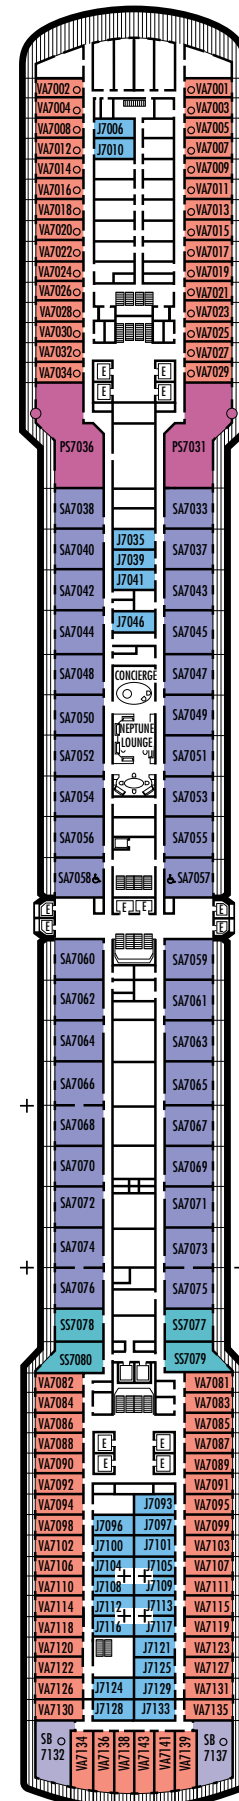

VERANDAH SUITES

PS
Penthouse Verandah Suites: Bedroom with 1 king-size bed, oversize whirlpool bath & shower & additional shower stall, living room, dining room, dressing room, private verandah with whirlpool, pantry, 1 sofa bed for 2 persons, microwave, refrigerator, guest toilet, private stereo system, floor-to-ceiling windows.

SA
Deluxe Verandah Suites: 2 lower beds convertible to 1 king-size bed, bathroom with dual-sink vanity, full-size whirlpool bath & shower & additional shower stall, large sitting area, dressing room, private verandah, 1 sofa bed for 2 persons, floor-to-ceiling windows.

SS
Superior Verandah Suites: 2 lower beds convertible to 1 queen-size bed, bathroom with dual-sink vanity, full-size whirlpool bath & shower & additional shower stall, large sitting area, dressing room, private verandah, 1 sofa bed for 1 person, floor-to-ceiling windows.

VERANDAH STATEROOMS

VA
Deluxe Verandah Outside: 2 lower beds convertible to 1 queen-size bed, bathtub & shower, sitting area, private verandah, floor-to-ceiling windows.

INSIDE STATEROOMS

J
Large or Standard: 2 lower beds convertible to 1 queen-size bed, shower.