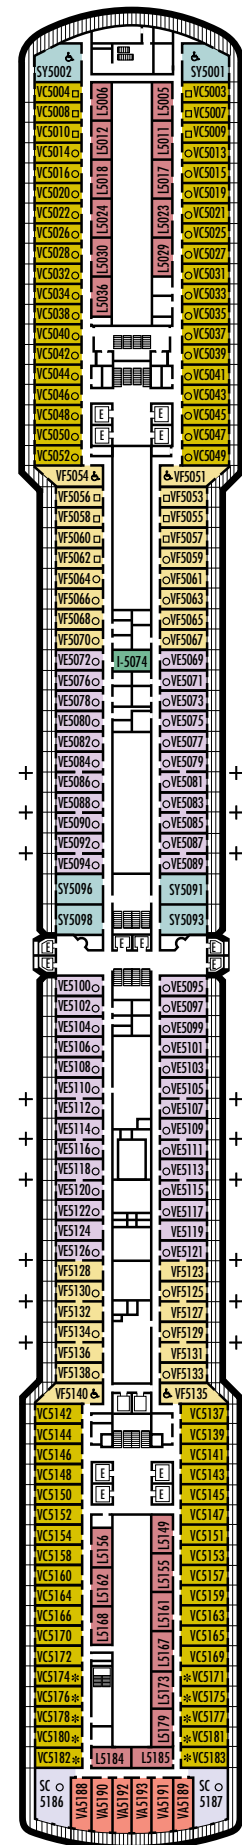

VERANDAH SUITES

SC
Deluxe Verandah Suites: 2 lower beds convertible to 1 king-size bed, bathroom with dual-sink vanity, full-size whirlpool bath & shower & additional shower stall, large sitting area, dressing room, private verandah, 1 sofa bed for 2 persons, floor-to-ceiling windows.

SY
Superior Verandah Suites: 2 lower beds convertible to 1 queen-size bed, bathroom with dual-sink vanity, full-size whirlpool bath & shower & additional shower stall, large sitting area, dressing room, private verandah, 1 sofa bed for 1 person, floor-to-ceiling windows.

VERANDAH STATEROOMS

VA **VC** **VE** **VF**
Deluxe Verandah Outside: 2 lower beds convertible to 1 queen-size bed, bathtub & shower, sitting area, private verandah, floor-to-ceiling windows.

INSIDE STATEROOMS

I
Large: 2 lower beds convertible to 1 queen-size bed, shower.

L
Standard: 2 lower beds convertible to 1 queen-size bed, shower.