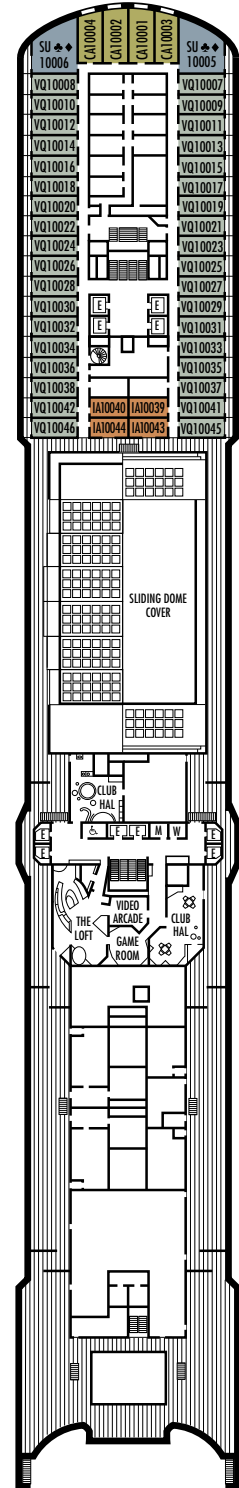

VERANDAH SUITES

SU*
Superior Verandah Suites: 2 lower beds convertible to 1 queen-size bed, bathroom with dual sink vanity, full-size whirlpool bath & shower & additional shower stall, large sitting area, dressing room, private verandah, 1 sofa bed for 1 person, floor-to-ceiling windows.

VERANDAH STATEROOMS

VQ*
Deluxe Verandah Outside: 2 lower beds convertible to 1 queen-size bed, bathtub & shower, sitting area, private verandah, floor-to-ceiling windows.

OCEAN-VIEW STATEROOMS

CA*
Large: 2 lower beds convertible to 1 queen-size bed, bathtub & shower.

INSIDE STATEROOMS

IA*
Large: 2 lower beds convertible to 1 queen-size bed, shower.

*Spa Suites & Staterooms. Relaxation... privacy...serenity. These are the hallmarks of the *ms Eurodam's* spacious new Spa Suites and Staterooms, located on the Panorama and Observation decks. Includes special amenities.