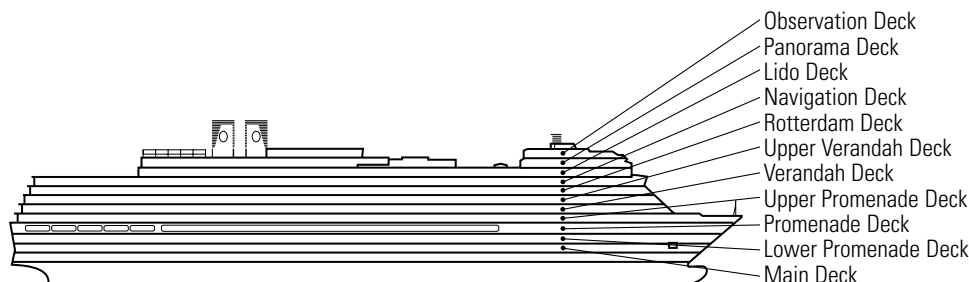

INSIDE STATEROOMS

IA*
Large: 2 lower beds convertible to 1 queen-size bed, shower.

***Spa Suites & Staterooms.** Relaxation... privacy...serenity. These are the hallmarks of the *ms Eurodam's* spacious new Spa Suites and Staterooms, located on the Panorama and Observation decks. Includes special amenities.