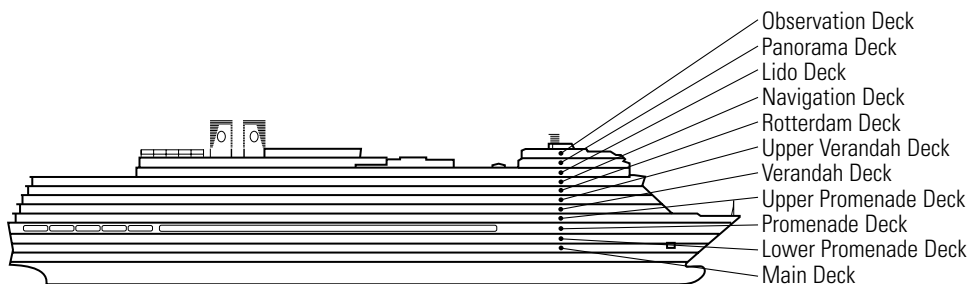

The deck plans are color-coded by category of stateroom, and the category letter precedes the stateroom number in each room. All staterooms are equipped with flat-panel television, mini-bar, DVD player, mini-safe, data port, telephone and multi-channel music.

Important Note: Not all staterooms within each category have the same furniture configuration and/or facilities. Appropriate symbols within the rooms on the deck plans describe differences from the stateroom descriptions below.

All information is subject to change.

STATEROOM SYMBOL LEGEND

- Shower only
- ♣ Double (no sofa bed), single sink vanity, bathtub only
- Triple (2 lower beds, 1 sofa bed)
- Quad (2 lower beds, 1 sofa bed, 1 upper)
- △ Partial sea view
- X Fully obstructed view
- + Connecting rooms
- Staterooms have solid steel verandah railings instead of clear-view Plexiglas® railings
- ♿ Staterooms N1011, N1012, C1081, C1082, D1099, D1100, J1074, VD4051, VD4052, H4089, H4092, VD4131, VD4134, SY5001, SY5002, VF5051, VF5054, VF5135, VF5140, VA6001, VA6002, VB6049, VB6052, SA7057, SA7058, V8025, V8026, I-8033, V8116, V8119 are wheelchair accessible, shower only.

OCEAN-VIEW STATEROOMS

C **D** **DD** **E** **F**
Large: 2 lower beds convertible to 1 queen-size bed, bathtub & shower.

INSIDE STATEROOMS

J **K**
Large or Standard: 2 lower beds convertible to 1 queen-size bed, shower.
N
Standard: 2 lower beds convertible to 1 queen-size bed, shower.