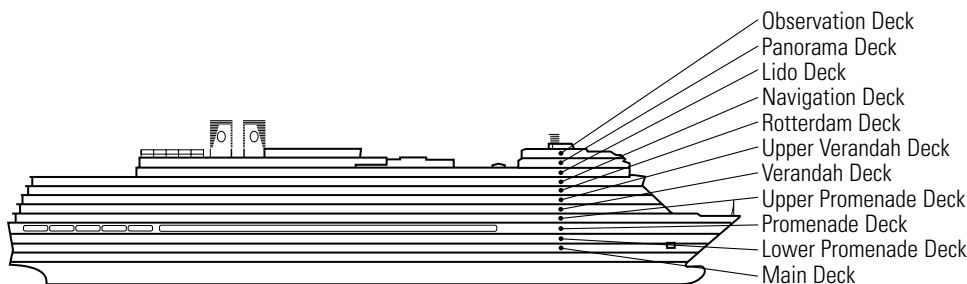

EFFECTIVE OCTOBER 10, 2009
ms Eurodam

DECK PLANS & STATEROOMS

The deck plans are color-coded by category of stateroom, and the category letter precedes the stateroom number in each room. All staterooms are equipped with flat-panel television, mini-bar, DVD player, mini-safe, data port, telephone and multi-channel music.

Important Note: Not all staterooms within each category have the same furniture configuration and/or facilities. Appropriate symbols within the rooms on the deck plans describe differences from the stateroom descriptions below.

All information is subject to change.

STATEROOM SYMBOL LEGEND

- Shower only
- ♣ Double (no sofa bed), single sink vanity, bathtub only
- Triple (2 lower beds, 1 sofa bed)
- Quad (2 lower beds, 1 sofa bed, 1 upper)
- △ Partial sea view
- × Fully obstructed view
- + Connecting rooms
- Staterooms have solid steel verandah railings instead of clear-view Plexiglas® railings
- ♿ Staterooms N1011, N1012, C1081, C1082, D1099, D1100, J1074, VD4051, VD4052, H4089, H4092, VD4131, VD4134, SY5001, SY5002, VF5051, VF5054, VF5135, VF5140, VA6001, VA6002, VB6049, VB6052, SA7057, SA7058, V8025, V8026, I-8033, V8116, V8119 are wheelchair accessible, shower only.