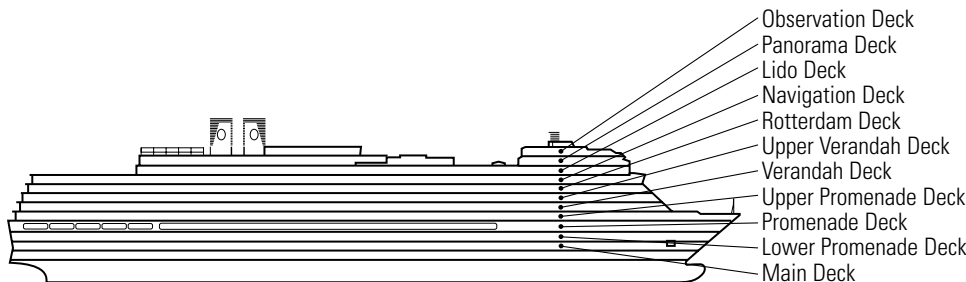

EFFECTIVE OCTOBER 10, 2009
ms Eurodam

DECK PLANS & STATEROOMS

The deck plans are color-coded by category of stateroom, and the category letter precedes the stateroom number in each room. All staterooms are equipped with flat-panel television, mini-bar, DVD player, mini-safe, data port, telephone and multi-channel music.