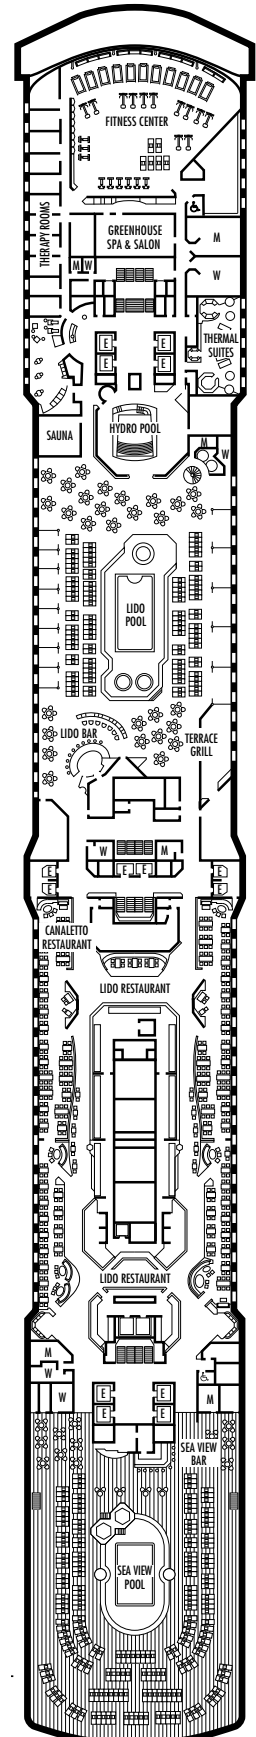

EFFECTIVE UNTIL OCT 10, 2009
ms Eurodam

DECK PLANS & STATEROOMS

The deck plans are color-coded by category of stateroom, and the category letter precedes the stateroom number in each room. All staterooms are equipped with flat-panel television, mini-bar, DVD player, mini-safe, data port, telephone and multi-channel music.

Important Note: Not all staterooms within each category have the same furniture configuration and/or facilities. Appropriate symbols within the rooms on the deck plans describe differences from the stateroom descriptions below.

All information is subject to change.

STATEROOM SYMBOL LEGEND

- Shower only
- ♣ Double (no sofa bed), single sink vanity, bathtub only
- Triple (2 lower beds, 1 sofa bed)
- Quad (2 lower beds, 1 sofa bed, 1 upper)
- △ Partial sea view
- × Fully obstructed view
- + Connecting rooms
- Staterooms have solid steel verandah railings instead of clear-view Plexiglas® railings
- ♿ Staterooms N1011, N1012, C1081, C1082, D1099, D1100, J1074, VD4051, VD4052, H4089, H4092, VD4131, VD4134, SY5001, SY5002, VF5051, VF5054, VF5135, VF5140, VA6001, VA6002, VB6049, VB6052, SA7057, SA7058, V8025, V8026, I-8033, V8116, V8119 are wheelchair accessible, shower only.