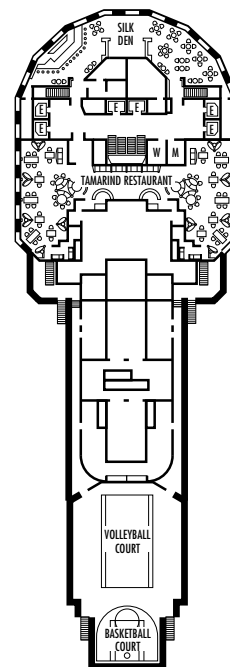

Important Note: Not all staterooms within each category have the same furniture configuration and/or facilities. Appropriate symbols within the rooms on the deck plans describe differences from the stateroom descriptions below.

All information is subject to change.

STATEROOM SYMBOL LEGEND

- Shower only
- ♣ Double (no sofa bed), single sink vanity, bathtub only
- Triple (2 lower beds, 1 sofa bed)
- Quad (2 lower beds, 1 sofa bed, 1 upper)
- △ Partial sea view
- X Fully obstructed view
- + Connecting rooms
- Staterooms have solid steel verandah railings instead of clear-view Plexiglas® railings
- ♿ Staterooms N1011, N1012, C1081, C1082, D1099, D1100, J1074, VD4051, VD4052, H4089, H4092, VD4131, VD4134, SY5001, SY5002, VF5051, VF5054, VF5135, VF5140, VA6001, VA6002, VB6049, VB6052, SA7057, SA7058, V8025, V8026, I-8033, V8116, V8119 are wheelchair accessible, shower only.

VERANDAH STATEROOMS

VT*
Deluxe Verandah Outside: 2 lower beds convertible to 1 queen-size bed, bathtub & shower, sitting area, private verandah, floor-to-ceiling windows. VT staterooms have viewing balconies.

*Spa Suites & Staterooms. Relaxation... privacy...serenity. These are the hallmarks of the *ms Eurodam's* spacious new Spa Suites and Staterooms, located on the Panorama and Observation decks. Includes special amenities.