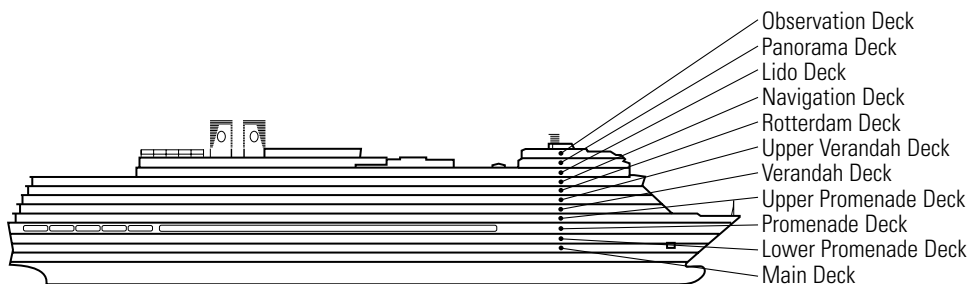

EFFECTIVE OCTOBER 10, 2009

ms Eurodam

DECK PLANS & STATEROOMS

The deck plans are color-coded by category of stateroom, and the category letter precedes the stateroom number in each room. All staterooms are equipped with flat-panel television, mini-bar, DVD player, mini-safe, data port, telephone and multi-channel music.

Important Note: Not all staterooms within each category have the same furniture configuration and/or facilities. Appropriate symbols within the rooms on the deck plans describe differences from the stateroom descriptions below.

All information is subject to change.

STATEROOM SYMBOL LEGEND

- Shower only
- ♣ Double (no sofa bed), single sink vanity, bathtub only
- Triple (2 lower beds, 1 sofa bed)
- Quad (2 lower beds, 1 sofa bed, 1 upper)
- △ Partial sea view
- × Fully obstructed view
- + Connecting rooms
- Staterooms have solid steel verandah railings instead of clear-view Plexiglas® railings
- ♿ Staterooms N1011, N1012, C1081, C1082, D1099, D1100, J1074, VD4051, VD4052, H4089, H4092, VD4131, VD4134, SY5001, SY5002, VF5051, VF5054, VF5135, VF5140, VA6001, VA6002, VB6049, VB6052, SA7057, SA7058, V8025, V8026, I-8033, V8116, V8119 are wheelchair accessible, shower only.