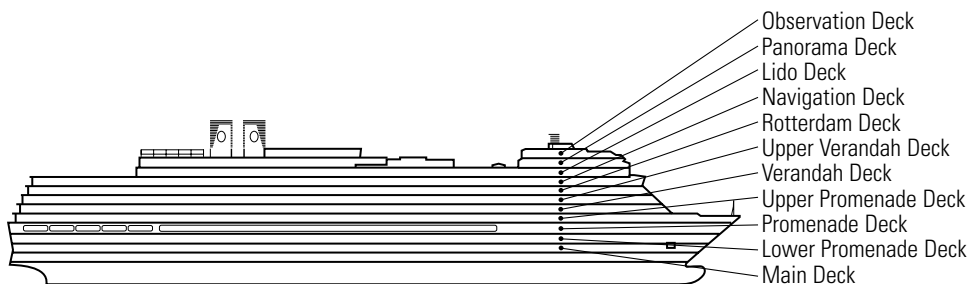

VERANDAH SUITES

SC
Deluxe Verandah Suites: 2 lower beds convertible to 1 king-size bed, bathroom with dual-sink vanity, full-size whirlpool bath & shower & additional shower stall, large sitting area, dressing room, private verandah, 1 sofa bed for 2 persons, floor-to-ceiling windows.

SY SZ
Superior Verandah Suites: 2 lower beds convertible to 1 queen-size bed, bathroom with dual-sink vanity, full-size whirlpool bath & shower & additional shower stall, large sitting area, dressing room, private verandah, 1 sofa bed for 1 person, floor-to-ceiling windows.

VERANDAH STATEROOMS

VA VC VE VF
Deluxe Verandah Outside: 2 lower beds convertible to 1 queen-size bed, bathtub & shower, sitting area, private verandah, floor-to-ceiling windows.

INSIDE STATEROOMS

I
Large: 2 lower beds convertible to 1 queen-size bed, shower.

L
Standard: 2 lower beds convertible to 1 queen-size bed, shower.