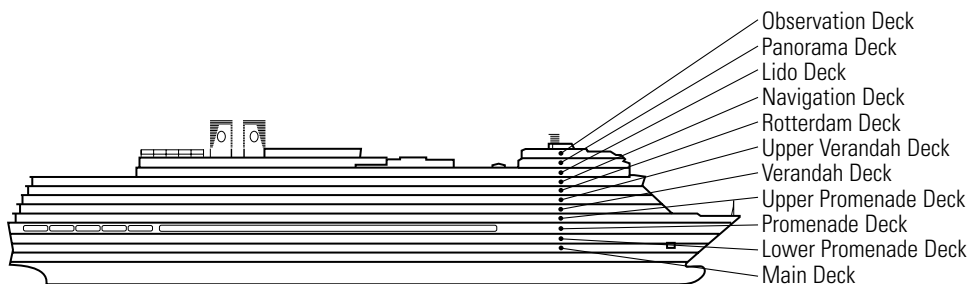

EFFECTIVE OCTOBER 10, 2009

ms Eurodam

DECK PLANS & STATEROOMS

The deck plans are color-coded by category of stateroom, and the category letter precedes the stateroom number in each room. All staterooms are equipped with flat-panel television, mini-bar, DVD player, mini-safe, data port, telephone and multi-channel music.

Important Note: Not all staterooms within each category have the same furniture configuration and/or facilities. Appropriate symbols within the rooms on the deck plans describe differences from the stateroom descriptions below.

All information is subject to change.

STATEROOM SYMBOL LEGEND

- Shower only
- ♣ Double (no sofa bed), single sink vanity, bathtub only
- Triple (2 lower beds, 1 sofa bed)
- Quad (2 lower beds, 1 sofa bed, 1 upper)
- △ Partial sea view
- × Fully obstructed view
- + Connecting rooms
- Staterooms have solid steel verandah railings instead of clear-view Plexiglas® railings
- ♿ Staterooms N1011, N1012, C1081, C1082, D1099, D1100, J1074, VD4051, VD4052, H4089, H4092, VD4131, VD4134, SY5001, SY5002, VF5051, VF5054, VF5135, VF5140, VA6001, VA6002, VB6049, VB6052, SA7057, SA7058, V8025, V8026, I-8033, V8116, V8119 are wheelchair accessible, shower only.