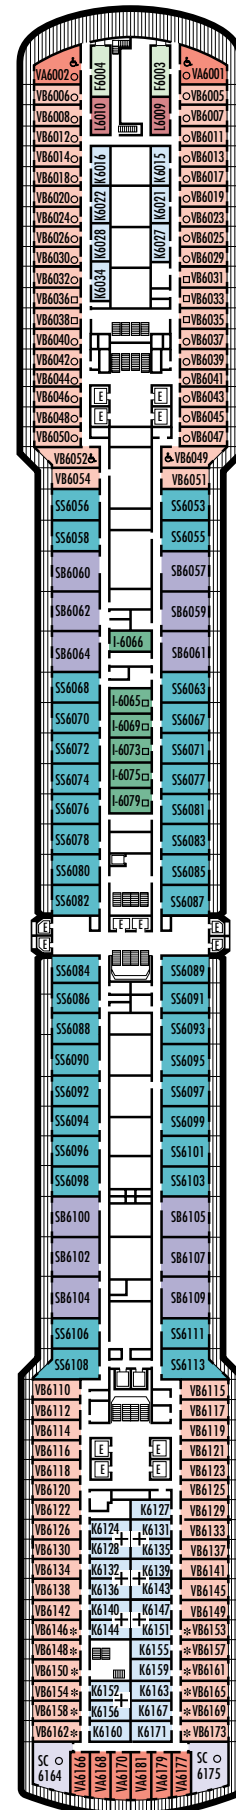

INSIDE STATEROOMS

I

Large: 2 lower beds convertible to 1 queen-size bed, shower.

K

Large or Standard: 2 lower beds convertible to 1 queen-size bed, shower.

L

Standard: 2 lower beds convertible to 1 queen-size bed, shower.