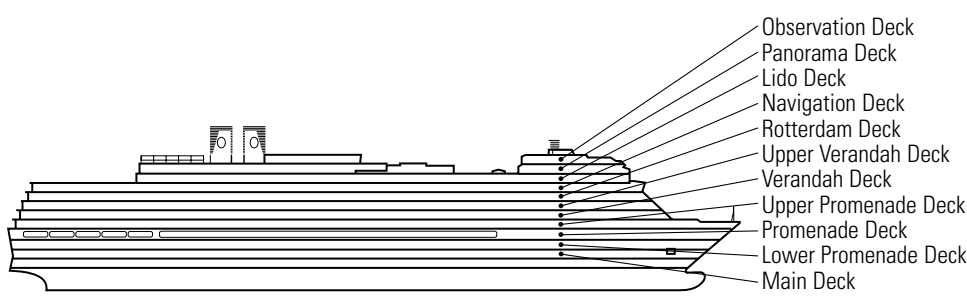

VERANDAH SUITES

PS
Penthouse Verandah Suites: Bedroom with 1 king-size bed, oversize whirlpool bath & shower & additional shower stall, living room, dining room, dressing room, private verandah with whirlpool, pantry, 1 sofa bed for 2 persons, microwave, refrigerator, guest toilet, private stereo system, floor-to-ceiling windows.

SA
Deluxe Verandah Suites: 2 lower beds convertible to 1 king-size bed, bathroom with dual-sink vanity, full-size whirlpool bath & shower & additional shower stall, large sitting area, dressing room, private verandah, 1 sofa bed for 2 persons, floor-to-ceiling windows.

SS
Superior Verandah Suites: 2 lower beds convertible to 1 queen-size bed, bathroom with dual-sink vanity, full-size whirlpool bath & shower & additional shower stall, large sitting area, dressing room, private verandah, 1 sofa bed for 1 person, floor-to-ceiling windows.

VERANDAH STATEROOMS

VA
Deluxe Verandah Outside: 2 lower beds convertible to 1 queen-size bed, bathtub & shower, sitting area, private verandah, floor-to-ceiling windows.

INSIDE STATEROOMS

J
Large or Standard: 2 lower beds convertible to 1 queen-size bed, shower.