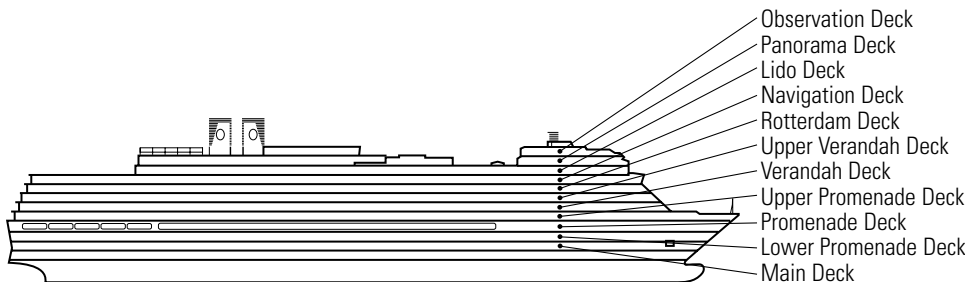

All information is subject to change.

STATEROOM SYMBOL LEGEND

- Shower only
- ♣ Double (no sofa bed), single sink vanity, bathtub only
- Triple (2 lower beds, 1 sofa bed)
- Quad (2 lower beds, 1 sofa bed, 1 upper)
- △ Partial sea view
- X Fully obstructed view
- + Connecting rooms
- Staterooms have solid steel verandah railings instead of clear-view Plexiglas® railings
- ♿ Staterooms N1011, N1012, C1081, C1082, D1099, D1100, J1074, VD4051, VD4052, H4089, H4092, VD4131, VD4134, SY5001, SY5002, VF5051, VF5054, VF5135, VF5140, VA6001, VA6002, VB6049, VB6052, SA7057, SA7058, V8025, V8026, I-8033, V8116, V8119 are wheelchair accessible, shower only.

VERANDAH SUITES

SB
Deluxe Verandah Suites: 2 lower beds convertible to 1 king-size bed, bathroom with dual-sink vanity, full-size whirlpool bath & shower & additional shower stall, large sitting area, dressing room, private verandah, 1 sofa bed for 2 persons, floor-to-ceiling windows.

VERANDAH STATEROOMS

V VA
Deluxe Verandah Outside: 2 lower beds convertible to 1 queen-size bed, bathtub & shower, sitting area, private verandah, floor-to-ceiling windows.

INSIDE STATEROOMS

I
Large: 2 lower beds convertible to 1 queen-size bed, shower.

J
Large or Standard: 2 lower beds convertible to 1 queen-size bed, shower.