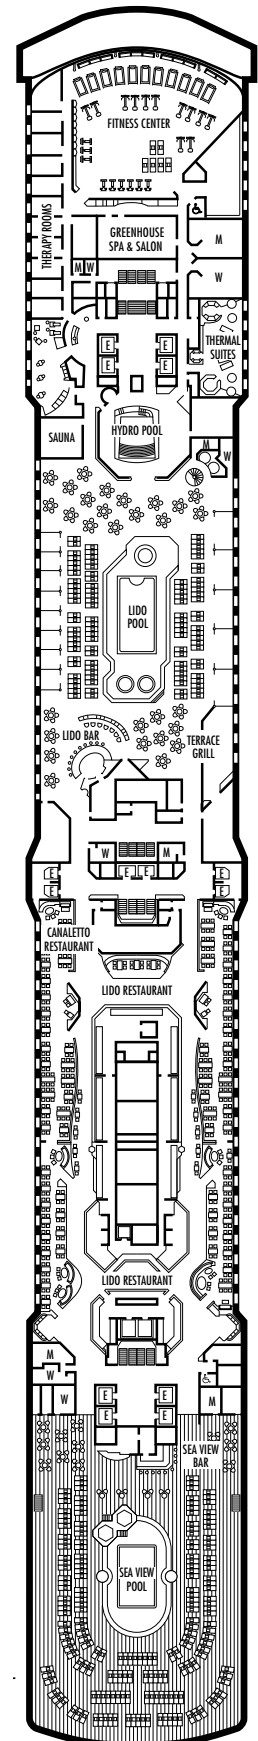

EFFECTIVE OCTOBER 10, 2009

ms Eurodam

DECK PLANS & STATEROOMS

The deck plans are color-coded by category of stateroom, and the category letter precedes the stateroom number in each room. All staterooms are equipped with flat-panel television, mini-bar, DVD player, mini-safe, data port, telephone and multi-channel music.

Important Note: Not all staterooms within each category have the same furniture configuration and/or facilities. Appropriate symbols within the rooms on the deck plans describe differences from the stateroom descriptions below.

All information is subject to change.

STATEROOM SYMBOL LEGEND

- Shower only
- ♣ Double (no sofa bed), single sink vanity, bathtub only
- Triple (2 lower beds, 1 sofa bed)
- Quad (2 lower beds, 1 sofa bed, 1 upper)
- △ Partial sea view
- × Fully obstructed view
- + Connecting rooms
- Staterooms have solid steel verandah railings instead of clear-view Plexiglas® railings
- ♿ Staterooms N1011, N1012, C1081, C1082, D1099, D1100, J1074, VD4051, VD4052, H4089, H4092, VD4131, VD4134, SY5001, SY5002, VF5051, VF5054, VF5135, VF5140, VA6001, VA6002, VB6049, VB6052, SA7057, SA7058, V8025, V8026, I-8033, V8116, V8119 are wheelchair accessible, shower only.