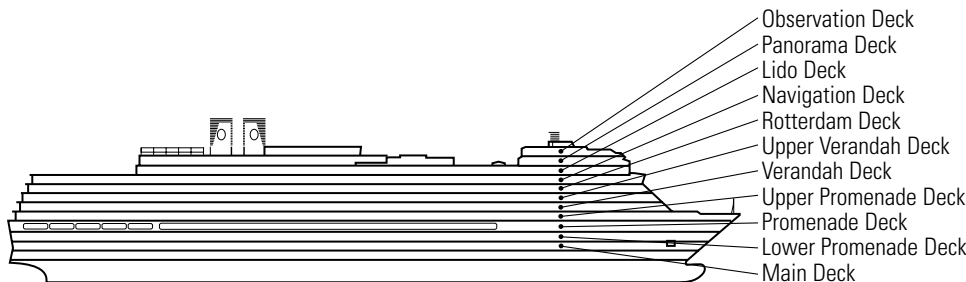

INSIDE STATEROOMS

IA*
Large: 2 lower beds convertible to 1 queen-size bed, shower.

***Spa Suites & Staterooms.** Relaxation... privacy...serenity. These are the hallmarks of the *ms Eurodam's* spacious new Spa Suites and Staterooms, located on the Panorama and Observation decks. Includes special amenities.