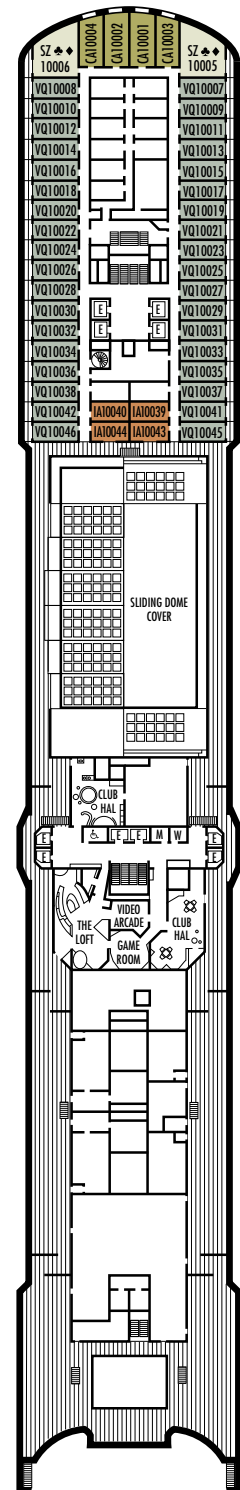

VERANDAH SUITES

SZ*
Superior Verandah Suites: 2 lower beds convertible to 1 queen-size bed, bathroom with dual sink vanity, full-size whirlpool bath & shower & additional shower stall, large sitting area, dressing room, private verandah, 1 sofa bed for 1 person, floor-to-ceiling windows.

VERANDAH STATEROOMS

VQ*
Deluxe Verandah Outside: 2 lower beds convertible to 1 queen-size bed, bathtub & shower, sitting area, private verandah, floor-to-ceiling windows.

OCEAN-VIEW STATEROOMS

CA*
Large: 2 lower beds convertible to 1 queen-size bed, bathtub & shower.

INSIDE STATEROOMS

IA*
Large: 2 lower beds convertible to 1 queen-size bed, shower.

*Spa Suites & Staterooms. Relaxation... privacy...serenity. These are the hallmarks of the *ms Eurodam's* spacious new Spa Suites and Staterooms, located on the Panorama and Observation decks. Includes special amenities.