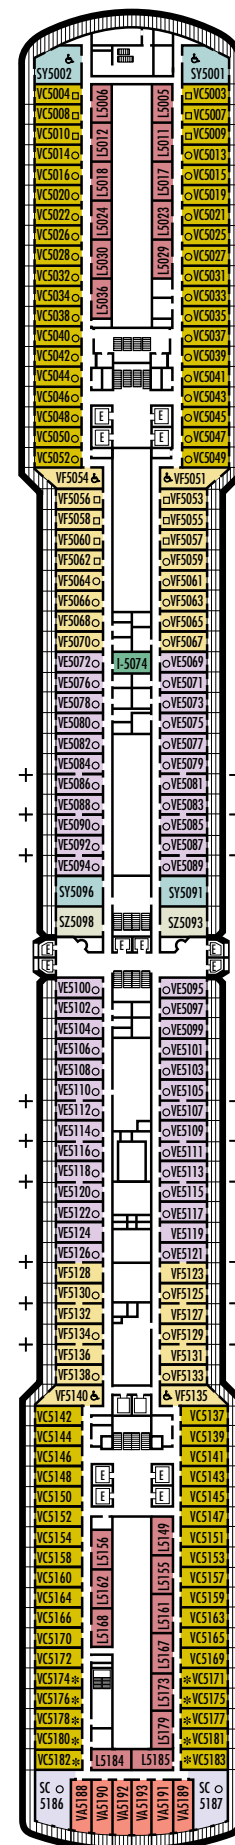

VERANDAH SUITES

SC
Deluxe Verandah Suites: 2 lower beds convertible to 1 king-size bed, bathroom with dual-sink vanity, full-size whirlpool bath & shower & additional shower stall, large sitting area, dressing room, private verandah, 1 sofa bed for 2 persons, floor-to-ceiling windows.

SY SZ
Superior Verandah Suites: 2 lower beds convertible to 1 queen-size bed, bathroom with dual-sink vanity, full-size whirlpool bath & shower & additional shower stall, large sitting area, dressing room, private verandah, 1 sofa bed for 1 person, floor-to-ceiling windows.

VERANDAH STATEROOMS

VA VC VE VF
Deluxe Verandah Outside: 2 lower beds convertible to 1 queen-size bed, bathtub & shower, sitting area, private verandah, floor-to-ceiling windows.

INSIDE STATEROOMS

I
Large: 2 lower beds convertible to 1 queen-size bed, shower.

L
Standard: 2 lower beds convertible to 1 queen-size bed, shower.