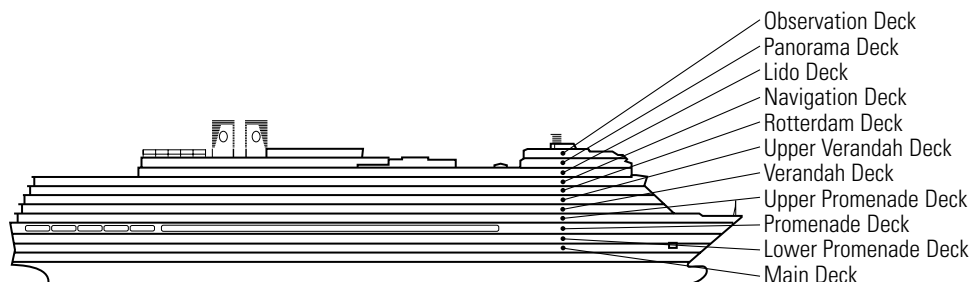

Important Note: Not all staterooms within each category have the same furniture configuration and/or facilities. Appropriate symbols within the rooms on the deck plans describe differences from the stateroom descriptions below.

All information is subject to change.

STATEROOM SYMBOL LEGEND

- Shower only
- ♣ Double (no sofa bed), single sink vanity, bathtub only
- Triple (2 lower beds, 1 sofa bed)
- Quad (2 lower beds, 1 sofa bed, 1 upper)
- △ Partial sea view
- X Fully obstructed view
- + Connecting rooms
- Staterooms have solid steel verandah railings instead of clear-view Plexiglas® railings
- ♿ Staterooms N1011, N1012, C1081, C1082, D1099, D1100, J1074, VD4051, VD4052, H4089, H4092, VD4131, VD4134, SY5001, SY5002, VF5051, VF5054, VF5135, VF5140, VA6001, VA6002, VB6049, VB6052, SA7057, SA7058, V8025, V8026, I-8033, V8116, V8119 are wheelchair accessible, shower only.

VERANDAH STATEROOMS

VT*
Deluxe Verandah Outside: 2 lower beds convertible to 1 queen-size bed, bathtub & shower, sitting area, private verandah, floor-to-ceiling windows. VT staterooms have viewing balconies.

*Spa Suites & Staterooms. Relaxation... privacy...serenity. These are the hallmarks of the *ms Eurodam's* spacious new Spa Suites and Staterooms, located on the Panorama and Observation decks. Includes special amenities.