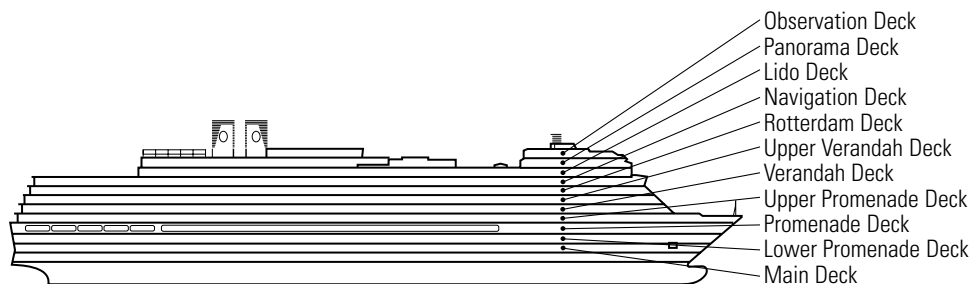

The deck plans are color-coded by category of stateroom, and the category letter precedes the stateroom number in each room. All staterooms are equipped with flat-panel television, mini-bar, DVD player, mini-safe, data port, telephone and multi-channel music.

Important Note: Not all staterooms within each category have the same furniture configuration and/or facilities. Appropriate symbols within the rooms on the deck plans describe differences from the stateroom descriptions below.

All information is subject to change.

STATEROOM SYMBOL LEGEND

- Shower only
- ♣ Double (no sofa bed), single sink vanity, bathtub only
- Triple (2 lower beds, 1 sofa bed)
- Quad (2 lower beds, 1 sofa bed, 1 upper)
- △ Partial sea view
- X Fully obstructed view
- + Connecting rooms
- Staterooms have solid steel verandah railings instead of clear-view Plexiglas® railings
- ♿ Staterooms N1011, N1012, C1081, C1082, D1099, D1100, J1074, VD4051, VD4052, H4089, H4092, VD4131, VD4134, SY5001, SY5002, VF5051, VF5054, VF5135, VF5140, VA6001, VA6002, VB6049, VB6052, SA7057, SA7058, V8025, V8026, I-8033, V8116, V8119 are wheelchair accessible, shower only.

OCEAN-VIEW STATEROOMS

C **D** **DD** **E** **F**
Large: 2 lower beds convertible to 1 queen-size bed, bathtub & shower.

INSIDE STATEROOMS

J **K**
Large or Standard: 2 lower beds convertible to 1 queen-size bed, shower.
N
Standard: 2 lower beds convertible to 1 queen-size bed, shower.