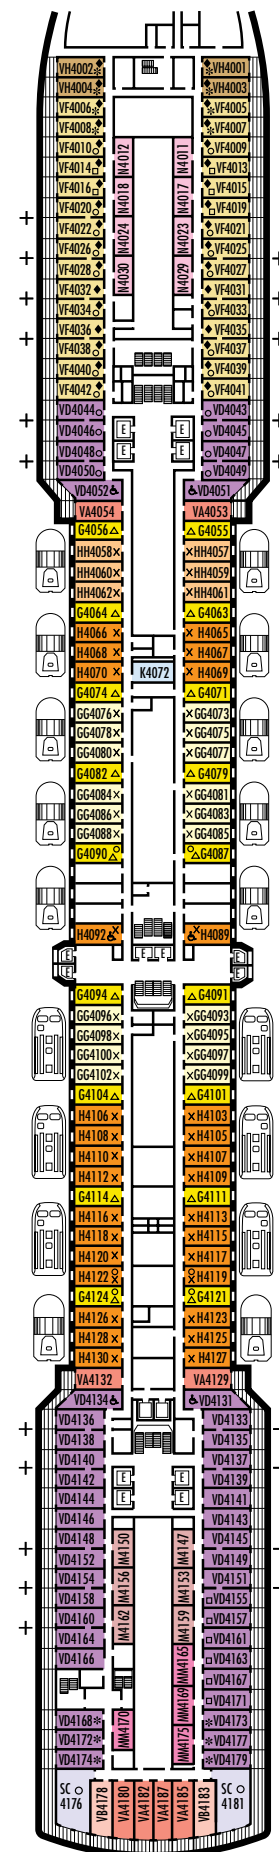

INSIDE STATEROOMS

K

Large or Standard: 2 lower beds convertible to 1 queen-size bed, shower.

M MM N

Standard: 2 lower beds convertible to 1 queen-size bed, shower.

DECK 4—UPPER PROMENADE DECK

Staterooms 4001–4187