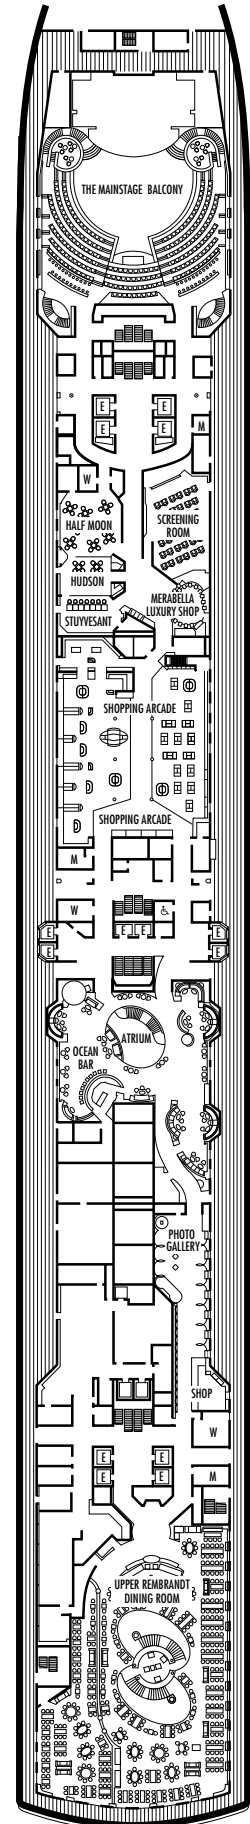

EFFECTIVE UNTIL OCT 10, 2009
ms Eurodam
DECK PLANS & STATEROOMS

The deck plans are color-coded by category of stateroom, and the category letter precedes the stateroom number in each room. All staterooms are equipped with flat-panel television, mini-bar, DVD player, mini-safe, data port, telephone and multi-channel music.

Important Note: Not all staterooms within each category have the same furniture configuration and/or facilities. Appropriate symbols within the rooms on the deck plans describe differences from the stateroom descriptions below.

All information is subject to change.

STATEROOM SYMBOL LEGEND

- Shower only
- ♣ Double (no sofa bed), single sink vanity, bathtub only
- Triple (2 lower beds, 1 sofa bed)
- Quad (2 lower beds, 1 sofa bed, 1 upper)
- △ Partial sea view
- × Fully obstructed view
- + Connecting rooms
- Staterooms have solid steel verandah railings instead of clear-view Plexiglas railings
- ♿ Staterooms N1011, N1012, C1081, C1082, D1099, D1100, J1074, VD4051, VD4052, H4089, H4092, VD4131, VD4134, SY5001, SY5002, VF5051, VF5054, VF5135, VF5140, VA6001, VA6002, VB6049, VB6052, SA7057, SA7058, V8025, V8026, I-8033, V8116, V8119 are wheelchair accessible, shower only.