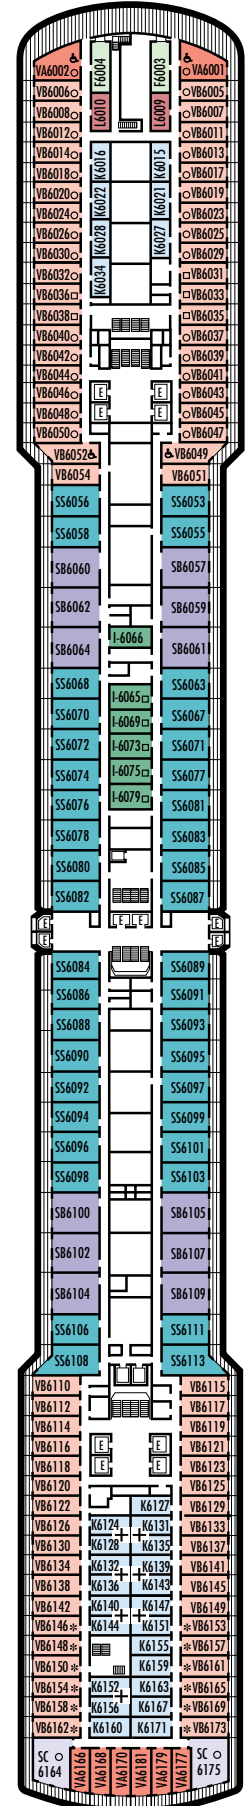

VERANDAH SUITES

SB SC

Deluxe Verandah Suites: 2 lower beds convertible to 1 king-size bed, bathroom with dual-sink vanity, full-size whirlpool bath & shower & additional shower stall, large sitting area, dressing room, private verandah, 1 sofa bed for 2 persons, floor-to-ceiling windows.

SS

Superior Verandah Suites: 2 lower beds convertible to 1 queen-size bed, bathroom with dual-sink vanity, full-size whirlpool bath & shower & additional shower stall, large sitting area, dressing room, private verandah, 1 sofa bed for 1 person, floor-to-ceiling windows.

VERANDAH STATEROOMS

VA VB

Deluxe Verandah Outside: 2 lower beds convertible to 1 queen-size bed, bathtub & shower, sitting area, private verandah, floor-to-ceiling windows.

OCEAN-VIEW STATEROOMS

F

Large: 2 lower beds convertible to 1 queen-size bed, bathtub & shower.

INSIDE STATEROOMS

I

Large: 2 lower beds convertible to 1 queen-size bed, shower.

K

Large or Standard: 2 lower beds convertible to 1 queen-size bed, shower.

L

Standard: 2 lower beds convertible to 1 queen-size bed, shower.