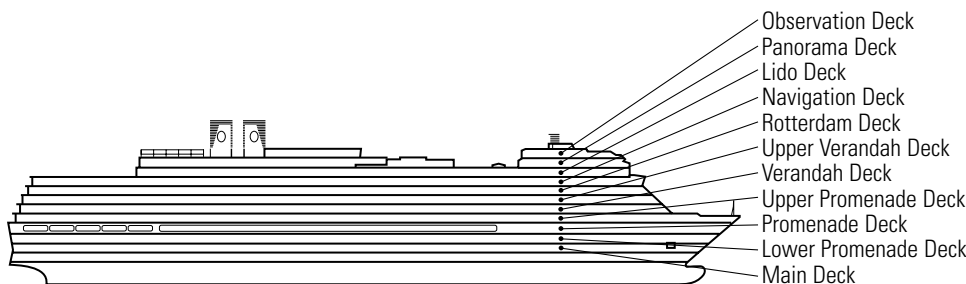

VERANDAH SUITES

SC
Deluxe Verandah Suites: 2 lower beds convertible to 1 king-size bed, bathroom with dual-sink vanity, full-size whirlpool bath & shower & additional shower stall, large sitting area, dressing room, private verandah, 1 sofa bed for 2 persons, floor-to-ceiling windows.

VERANDAH STATEROOMS

VA VB VD VF VH
Deluxe Verandah Outside: 2 lower beds convertible to 1 queen-size bed, bathtub & shower, sitting area, private verandah, floor-to-ceiling windows.

OCEAN-VIEW STATEROOMS

G GG
Large: 2 lower beds convertible to 1 queen-size bed, bathtub & shower. G-category staterooms have partial sea views. GG-category staterooms have fully obstructed views.

H HH
Large: 2 lower beds convertible to 1 queen-size bed, bathtub & shower. H- & HH-category staterooms have fully obstructed views.

INSIDE STATEROOMS

K
Large or Standard: 2 lower beds convertible to 1 queen-size bed, shower.
M MM N NN
Standard: 2 lower beds convertible to 1 queen-size bed, shower.

DECK 4—UPPER PROMENADE DECK

Staterooms 4001–4187