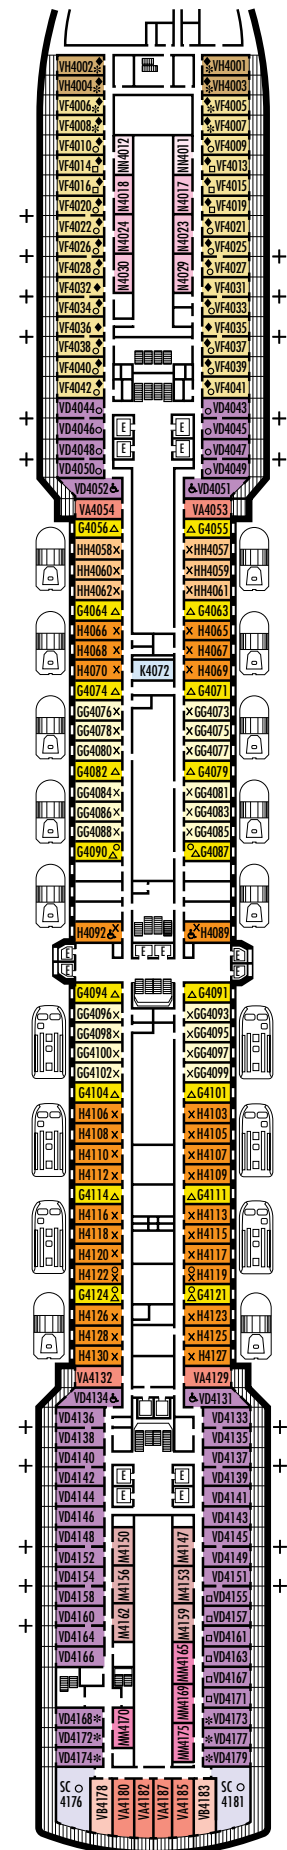

G GG
Large: 2 lower beds convertible to 1 queen-size bed, bathtub & shower. G-category staterooms have partial sea views. GG-category staterooms have fully obstructed views.

H HH
Large: 2 lower beds convertible to 1 queen-size bed, bathtub & shower. H- & HH-category staterooms have fully obstructed views.

INSIDE STATEROOMS

K
Large or Standard: 2 lower beds convertible to 1 queen-size bed, shower.
M MM N NN
Standard: 2 lower beds convertible to 1 queen-size bed, shower.

DECK 4—UPPER PROMENADE DECK

Staterooms 4001–4187