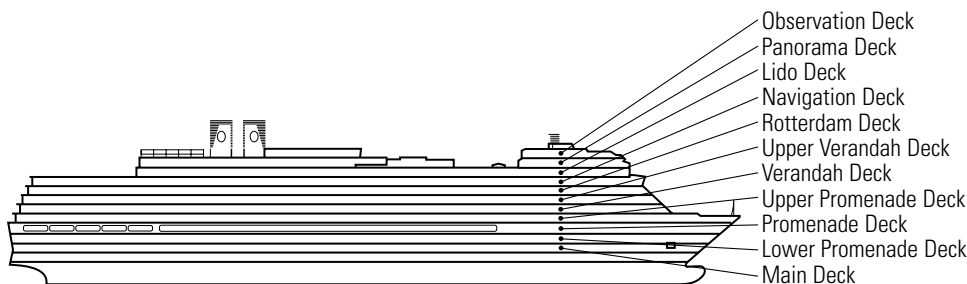

EFFECTIVE UNTIL OCT 10, 2009
ms Eurodam
DECK PLANS & STATEROOMS

The deck plans are color-coded by category of stateroom, and the category letter precedes the stateroom number in each room. All staterooms are equipped with flat-panel television, mini-bar, DVD player, mini-safe, data port, telephone and multi-channel music.

Important Note: Not all staterooms within each category have the same furniture configuration and/or facilities. Appropriate symbols within the rooms on the deck plans describe differences from the stateroom descriptions below.

All information is subject to change.

STATEROOM SYMBOL LEGEND

- Shower only
- ♣ Double (no sofa bed), single sink vanity, bathtub only
- Triple (2 lower beds, 1 sofa bed)
- Quad (2 lower beds, 1 sofa bed, 1 upper)
- △ Partial sea view
- × Fully obstructed view
- + Connecting rooms
- Staterooms have solid steel verandah railings instead of clear-view Plexiglas® railings
- ♿ Staterooms N1011, N1012, C1081, C1082, D1099, D1100, J1074, VD4051, VD4052, H4089, H4092, VD4131, VD4134, SY5001, SY5002, VF5051, VF5054, VF5135, VF5140, VA6001, VA6002, VB6049, VB6052, SA7057, SA7058, V8025, V8026, I-8033, V8116, V8119 are wheelchair accessible, shower only.