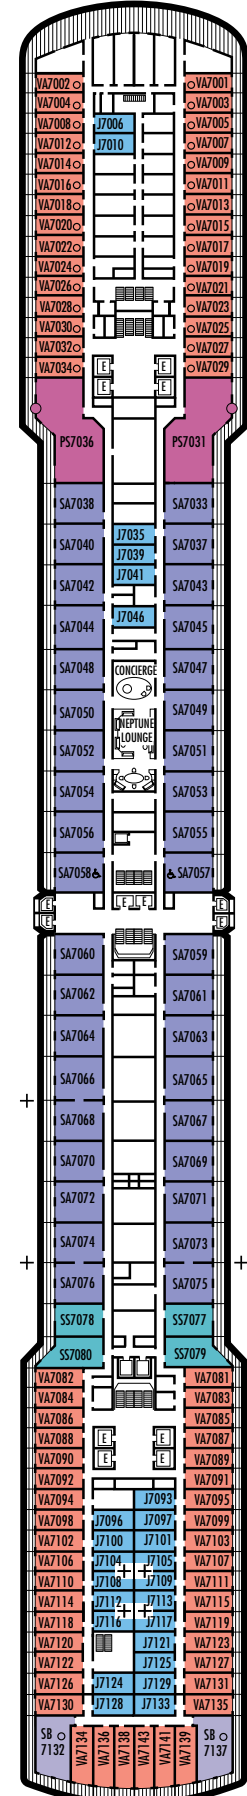

VERANDAH SUITES

PS
Penthouse Verandah Suites: Bedroom with 1 king-size bed, oversize whirlpool bath & shower & additional shower stall, living room, dining room, dressing room, private verandah with whirlpool, pantry, 1 sofa bed for 2 persons, microwave, refrigerator, guest toilet, private stereo system, floor-to-ceiling windows.

SA
Deluxe Verandah Suites: 2 lower beds convertible to 1 king-size bed, bathroom with dual-sink vanity, full-size whirlpool bath & shower & additional shower stall, large sitting area, dressing room, private verandah, 1 sofa bed for 2 persons, floor-to-ceiling windows.

SS
Superior Verandah Suites: 2 lower beds convertible to 1 queen-size bed, bathroom with dual-sink vanity, full-size whirlpool bath & shower & additional shower stall, large sitting area, dressing room, private verandah, 1 sofa bed for 1 person, floor-to-ceiling windows.

VERANDAH STATEROOMS

VA
Deluxe Verandah Outside: 2 lower beds convertible to 1 queen-size bed, bathtub & shower, sitting area, private verandah, floor-to-ceiling windows.

INSIDE STATEROOMS

J
Large or Standard: 2 lower beds convertible to 1 queen-size bed, shower.