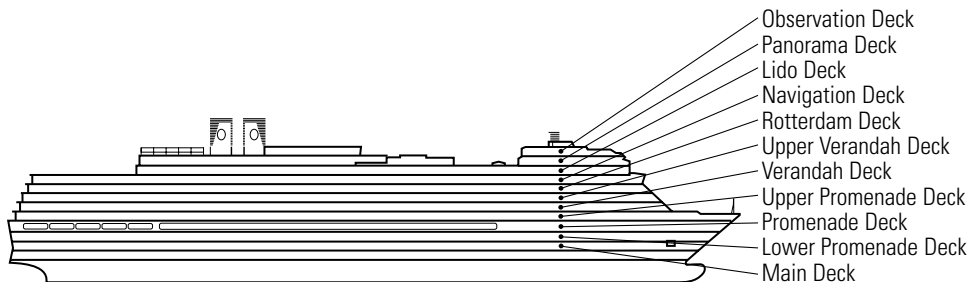

EFFECTIVE UNTIL OCT 10, 2009
ms Eurodam

DECK PLANS & STATEROOMS

The deck plans are color-coded by category of stateroom, and the category letter precedes the stateroom number in each room. All staterooms are equipped with flat-panel television, mini-bar, DVD player, mini-safe, data port, telephone and multi-channel music.

Important Note: Not all staterooms within each category have the same furniture configuration and/or facilities. Appropriate symbols within the rooms on the deck plans describe differences from the stateroom descriptions below.

All information is subject to change.

STATEROOM SYMBOL LEGEND

- Shower only
- ♣ Double (no sofa bed), single sink vanity, bathtub only
- Triple (2 lower beds, 1 sofa bed)
- Quad (2 lower beds, 1 sofa bed, 1 upper)
- △ Partial sea view
- × Fully obstructed view
- + Connecting rooms
- Staterooms have solid steel verandah railings instead of clear-view Plexiglas® railings
- ♿ Staterooms N1011, N1012, C1081, C1082, D1099, D1100, J1074, VD4051, VD4052, H4089, H4092, VD4131, VD4134, SY5001, SY5002, VF5051, VF5054, VF5135, VF5140, VA6001, VA6002, VB6049, VB6052, SA7057, SA7058, V8025, V8026, I-8033, V8116, V8119 are wheelchair accessible, shower only.