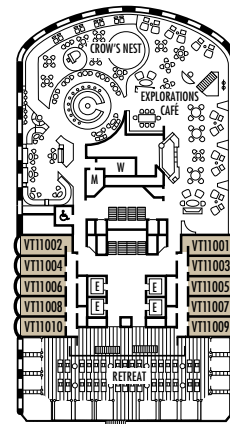

Important Note: Not all staterooms within each category have the same furniture configuration and/or facilities. Appropriate symbols within the rooms on the deck plans describe differences from the stateroom descriptions below.

All information is subject to change.

STATEROOM SYMBOL LEGEND

- Shower only
- ♣ Double (no sofa bed), single sink vanity, bathtub only
- Triple (2 lower beds, 1 sofa bed)
- Quad (2 lower beds, 1 sofa bed, 1 upper)
- △ Partial sea view
- X Fully obstructed view
- + Connecting rooms
- Staterooms have solid steel verandah railings instead of clear-view Plexiglas® railings
- ♿ Staterooms N1011, N1012, C1081, C1082, D1099, D1100, J1074, VD4051, VD4052, H4089, H4092, VD4131, VD4134, SY5001, SY5002, VF5051, VF5054, VF5135, VF5140, VA6001, VA6002, VB6049, VB6052, SA7057, SA7058, V8025, V8026, I-8033, V8116, V8119 are wheelchair accessible, shower only.

VERANDAH STATEROOMS

VT*
Deluxe Verandah Outside: 2 lower beds convertible to 1 queen-size bed, bathtub & shower, sitting area, private verandah, floor-to-ceiling windows. VT staterooms have viewing balconies.

*Spa Suites & Staterooms. Relaxation... privacy...serenity. These are the hallmarks of the *ms Eurodam's* spacious new Spa Suites and Staterooms, located on the Panorama and Observation decks. Includes special amenities.