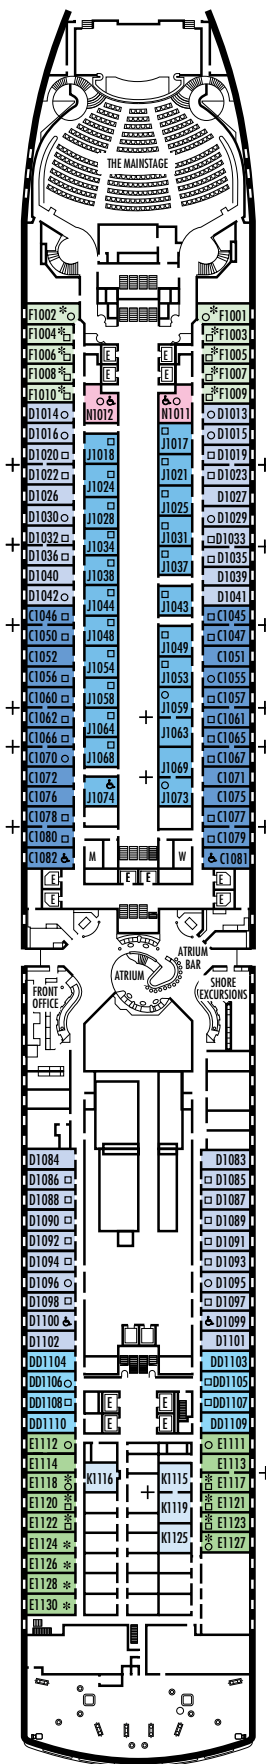

The deck plans are color-coded by category of stateroom, and the category letter precedes the stateroom number in each room. All staterooms are equipped with flat-panel television, mini-bar, DVD player, mini-safe, data port, telephone and multi-channel music.

Important Note: Not all staterooms within each category have the same furniture configuration and/or facilities. Appropriate symbols within the rooms on the deck plans describe differences from the stateroom descriptions below.

All information is subject to change.

STATEROOM SYMBOL LEGEND

- Shower only
- ♣ Double (no sofa bed), single sink vanity, bathtub only
- Triple (2 lower beds, 1 sofa bed)
- Quad (2 lower beds, 1 sofa bed, 1 upper)
- △ Partial sea view
- X Fully obstructed view
- + Connecting rooms
- Staterooms have solid steel verandah railings instead of clear-view Plexiglas® railings
- ♿ Staterooms N1011, N1012, C1081, C1082, D1099, D1100, J1074, VD4051, VD4052, H4089, H4092, VD4131, VD4134, SY5001, SY5002, VF5051, VF5054, VF5135, VF5140, VA6001, VA6002, VB6049, VB6052, SA7057, SA7058, V8025, V8026, I-8033, V8116, V8119 are wheelchair accessible, shower only.

OCEAN-VIEW STATEROOMS

C **D** **DD** **E** **F**
Large: 2 lower beds convertible to 1 queen-size bed, bathtub & shower.

INSIDE STATEROOMS

J **K**
Large or Standard: 2 lower beds convertible to 1 queen-size bed, shower.
N
Standard: 2 lower beds convertible to 1 queen-size bed, shower.