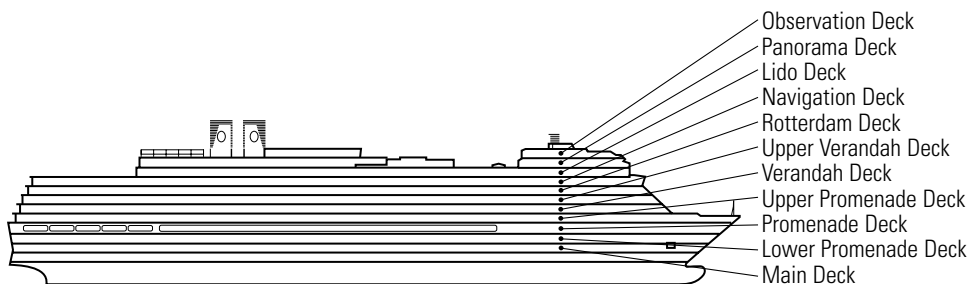

VERANDAH SUITES

PS
Penthouse Verandah Suites: Bedroom with 1 king-size bed, oversize whirlpool bath & shower & additional shower stall, living room, dining room, dressing room, private verandah with whirlpool, pantry, 1 sofa bed for 2 persons, microwave, refrigerator, guest toilet, private stereo system, floor-to-ceiling windows.

SA
Deluxe Verandah Suites: 2 lower beds convertible to 1 king-size bed, bathroom with dual-sink vanity, full-size whirlpool bath & shower & additional shower stall, large sitting area, dressing room, private verandah, 1 sofa bed for 2 persons, floor-to-ceiling windows.

SS
Superior Verandah Suites: 2 lower beds convertible to 1 queen-size bed, bathroom with dual-sink vanity, full-size whirlpool bath & shower & additional shower stall, large sitting area, dressing room, private verandah, 1 sofa bed for 1 person, floor-to-ceiling windows.

VERANDAH STATEROOMS

VA
Deluxe Verandah Outside: 2 lower beds convertible to 1 queen-size bed, bathtub & shower, sitting area, private verandah, floor-to-ceiling windows.

INSIDE STATEROOMS

J
Large or Standard: 2 lower beds convertible to 1 queen-size bed, shower.