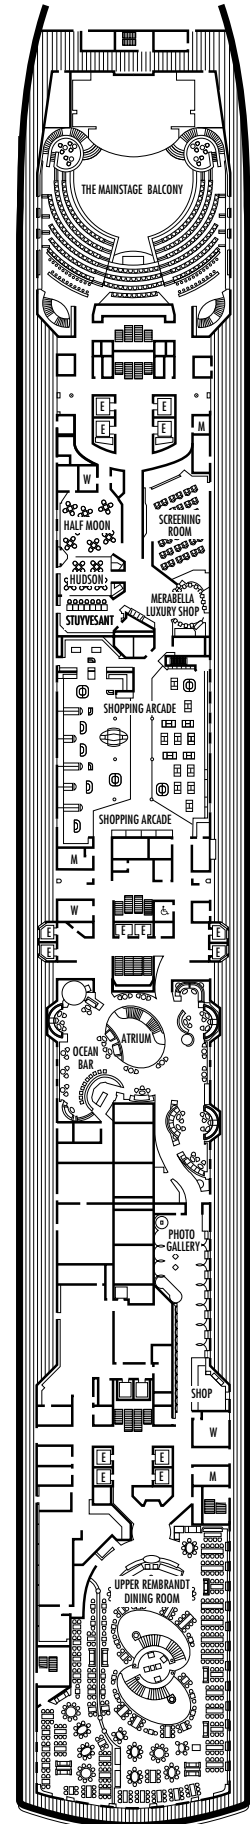

EFFECTIVE OCTOBER 10, 2009
ms Eurodam

DECK PLANS & STATEROOMS

The deck plans are color-coded by category of stateroom, and the category letter precedes the stateroom number in each room. All staterooms are equipped with flat-panel television, mini-bar, DVD player, mini-safe, data port, telephone and multi-channel music.

Important Note: Not all staterooms within each category have the same furniture configuration and/or facilities. Appropriate symbols within the rooms on the deck plans describe differences from the stateroom descriptions below.

All information is subject to change.

STATEROOM SYMBOL LEGEND

- Shower only
- ♣ Double (no sofa bed), single sink vanity, bathtub only
- Triple (2 lower beds, 1 sofa bed)
- Quad (2 lower beds, 1 sofa bed, 1 upper)
- △ Partial sea view
- × Fully obstructed view
- + Connecting rooms
- Staterooms have solid steel verandah railings instead of clear-view Plexiglas® railings
- ♿ Staterooms N1011, N1012, C1081, C1082, D1099, D1100, J1074, VD4051, VD4052, H4089, H4092, VD4131, VD4134, SY5001, SY5002, VF5051, VF5054, VF5135, VF5140, VA6001, VA6002, VB6049, VB6052, SA7057, SA7058, V8025, V8026, I-8033, V8116, V8119 are wheelchair accessible, shower only.