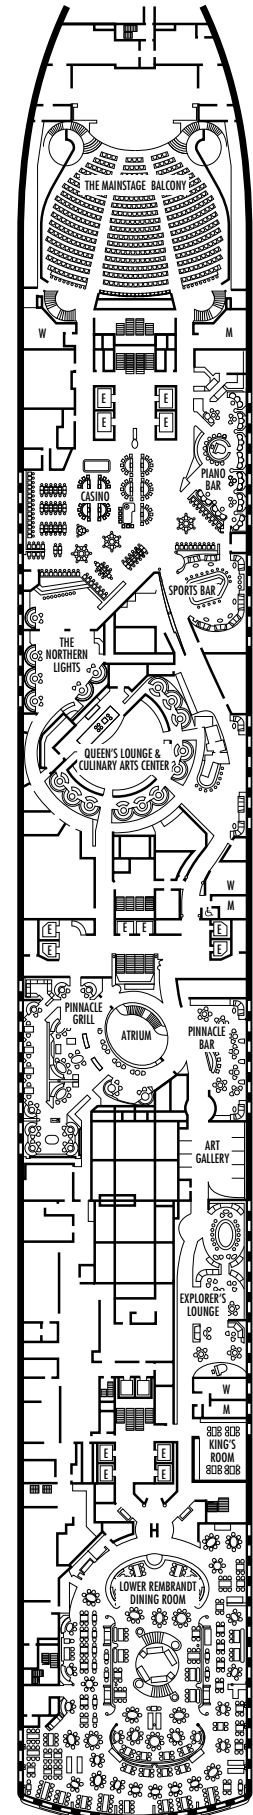

EFFECTIVE UNTIL OCT 10, 2009
ms Eurodam
DECK PLANS & STATEROOMS

The deck plans are color-coded by category of stateroom, and the category letter precedes the stateroom number in each room. All staterooms are equipped with flat-panel television, mini-bar, DVD player, mini-safe, data port, telephone and multi-channel music.

Important Note: Not all staterooms within each category have the same furniture configuration and/or facilities. Appropriate symbols within the rooms on the deck plans describe differences from the stateroom descriptions below.

All information is subject to change.

STATEROOM SYMBOL LEGEND

- Shower only
- ♣ Double (no sofa bed), single sink vanity, bathtub only
- Triple (2 lower beds, 1 sofa bed)
- Quad (2 lower beds, 1 sofa bed, 1 upper)
- △ Partial sea view
- × Fully obstructed view
- + Connecting rooms
- Staterooms have solid steel verandah railings instead of clear-view Plexiglas® railings
- ♿ Staterooms N1011, N1012, C1081, C1082, D1099, D1100, J1074, VD4051, VD4052, H4089, H4092, VD4131, VD4134, SY5001, SY5002, VF5051, VF5054, VF5135, VF5140, VA6001, VA6002, VB6049, VB6052, SA7057, SA7058, V8025, V8026, I-8033, V8116, V8119 are wheelchair accessible, shower only.