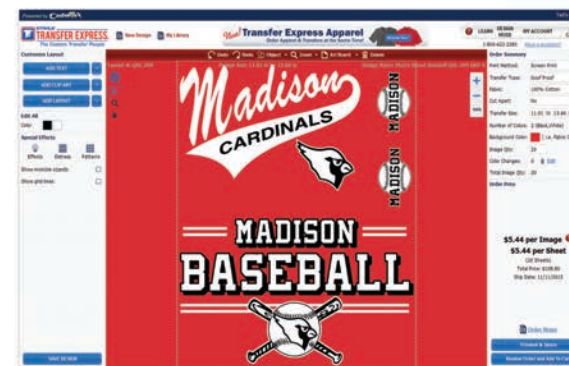

Fill the Sheet to Save Money

For the same price, add multiple images on your transfer sheet to reduce your 'per image' cost. Use all the same image or different images. For help, try our Gang Sheet Calculator on our web site TransferExpress.com/gang-sheet-calculator.

Shown here, we were able to print 2 shirts and 2 caps with just 1 sheet.