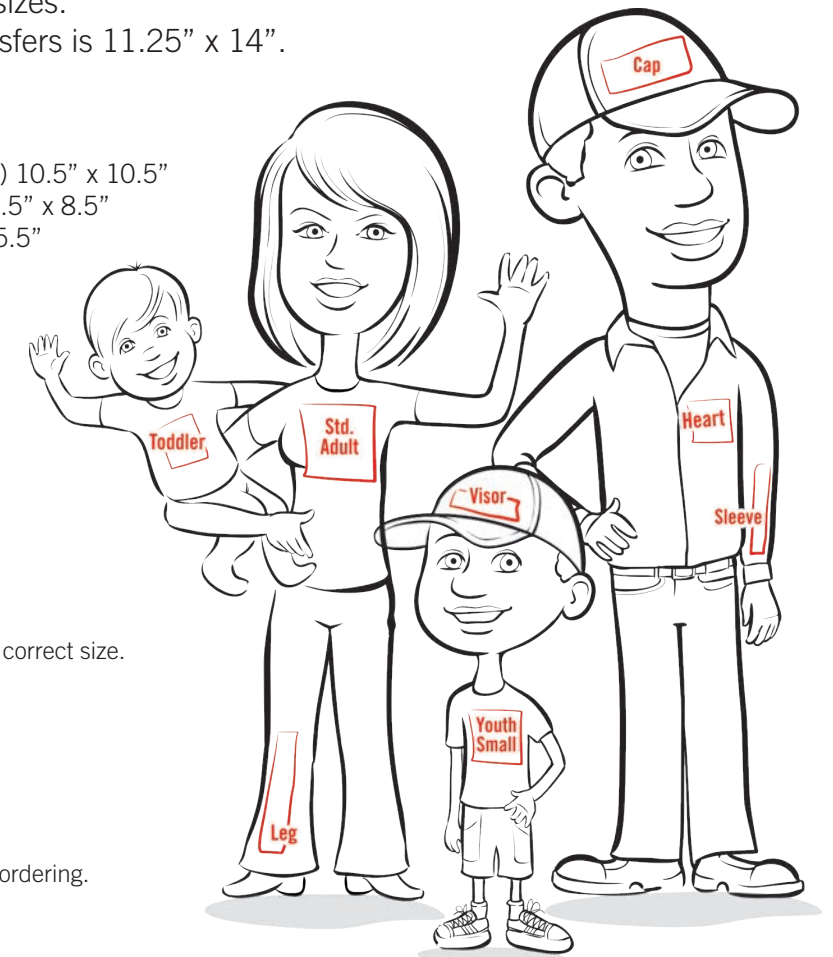

Glitter Ink Colors

- Glitter Blue
- Glitter Gold
- Glitter Green
- Glitter Onyx Black
- Glitter Orange
- Glitter Pink
- Glitter Purple
- Glitter Red
- Glitter Royal
- Glitter Silver

** Additional Pricing Applies

Key:

- G = Goof Proof®
- H = Hot Split
- P = Polytrans
- E = Elasti Prints®
- S = Stretch Litho™

- PMS = Pantone® spot color values
- CMYK = CMYK color values
- ✓ = For light or dark apparel
- ✓ = For light apparel only

Stretch Litho™ Artwork Tip:

Please use the CMYK values/colors for artwork for Stretch Litho™

SIZE MATTERS

Common Dimensions

Recommended Sizes for Transfers

We can print your transfers in various image sizes.

Our largest image size for screen printed transfers is 11.25" x 14".

Adult Sizes

Standard Adult 11" x 11"
Maximum Adult 11.25" x 14"

Youth Sizes

Youth (Med/Lg.) 10.5" x 10.5"
Youth (Small) 8.5" x 8.5"
Toddler 5.5" x 5.5"

Leg/Sleeve Sizes

Standard Leg 2.5" x 14"
Large Leg 5" x 24"
Standard Sleeve 2" x 11.5"
Maximum Sleeve 2.5" x 14"
Tip: Large leg transfers require lining up 2 parts of a divided transfer to create the 24" design.

Heart/Left Chest Sizes

Standard Heart 4.5" x 4.5"
Maximum Heart 5" x 5"
Pocket 3.5" x 3.5"
Tip: Measure the pocket on your shirt to be sure to order the correct size.

Cap Sizes

Standard Cap 4.75" x 2.75"
Maximum Cap 5" x 3"
Standard Visor 4.75" x 2"
Maximum Visor 5" x 2"
Tip: Low profile caps - please measure printable area before ordering.