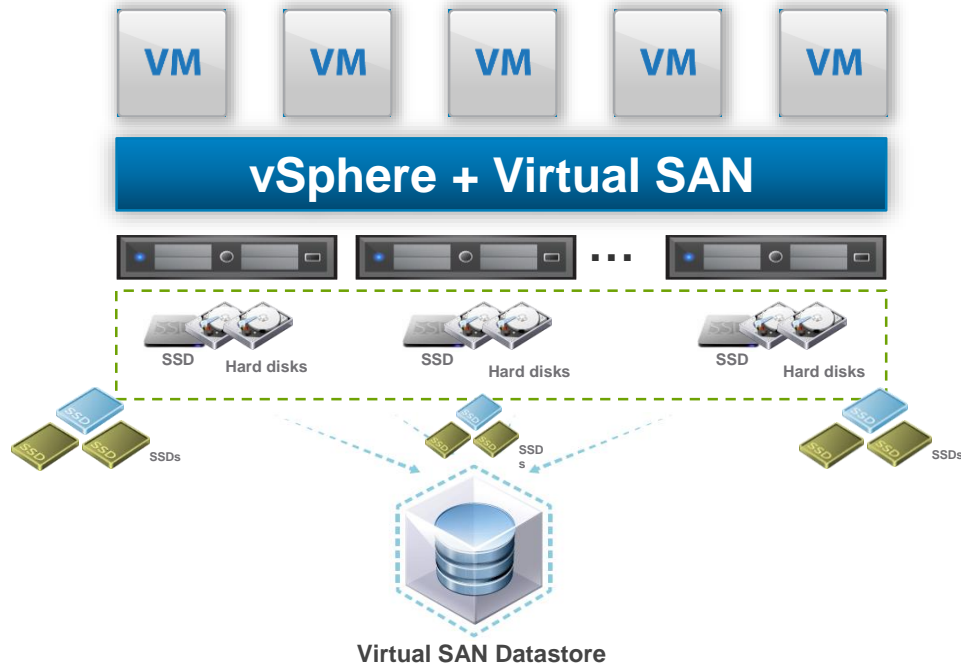

Dell EMC Ready Nodes

vSAN Ready Nodes

 **EMC** / Forum

VMware vSAN

Radically Simple Hypervisor-Converged Storage Software

Virtual SAN

- Software-defined storage built into vSphere
- Runs on any standard x86 server
- Pools HDD/SSD into a shared datastore
- Managed through per-VM storage policies
- High performance through flash acceleration
- Highly resilient - zero data loss in the event of hardware failures
- Deeply integrated with the VMware stack