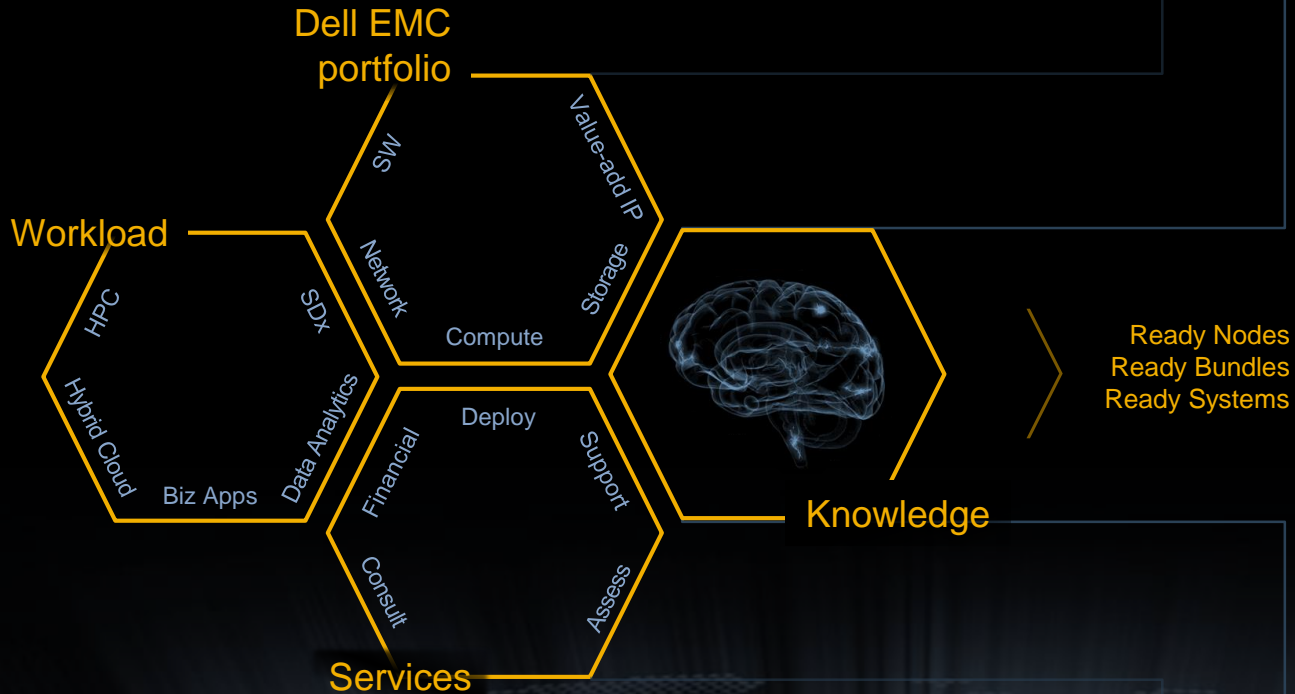

Dell EMC Ready Nodes

Software defined storage building blocks

The Ready Solutions Formula

Why Dell EMC Ready Nodes?

3 Basic Reasons Benefits of Dell EMC Ready Nodes

- Ready nodes are jointly tested and certified turnkey configurations
- Years of collaboration with software partners
- Thousands of hours of testing

- Easy deployment with factory-tested, pre-configured, and pre-tested
- Faster configuration, fewer update steps, reduced time for maintenance, troubleshooting and resolution

- Streamlined solution-level support
- Quickly and easily scale as you grow

Known good configurations

Dell EMC Ready Nodes are built on Dell EMC PowerEdge Servers -- pre-configured, tested and certified to run vSAN, ScaleIO, Microsoft Storage Spaces Direct or SAP HANA

Convenient time savings