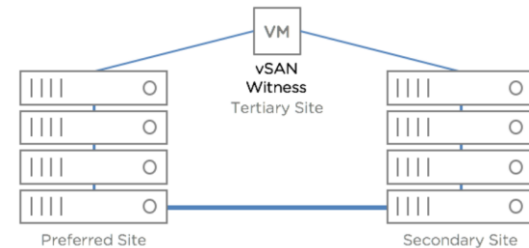

VMware vSAN

- SSD SSD drive for cache tier
- SAS SAS drive for capacity tier
- SATA SATA drives (Flex bay) for boot and scratch

Disk Groups

Disk Group	Disks in Use	State	vSAN Health ...	Type
wdcpod06vm16.eng.vmware.com	3 of 3	Connected	Healthy	
Disk group (0200000006000c295de...)	3	Mounted	Healthy	All flash
wdcpod06vm17.eng.vmware.com	3 of 3	Connected	Healthy	
Disk group (0200000006000c29d04...)	3	Mounted	Healthy	All flash

Disk group (0200000006000c29d04c98d1ac6fe6b3e0647a9c566972747561): Disks

Name	Drive Type	Disk Tier	Capacity	vSAN Health Status
Local VMware Disk (naa.6000c29d04c98d1...)	Flash	Cache	200 GB	Healthy
Local VMware Disk (naa.6000c295b87d23...)	Flash	Capacity	400 GB	Healthy
Local VMware Disk (naa.6000c29a5eb2d34...)	Flash	Capacity	400 GB	Healthy