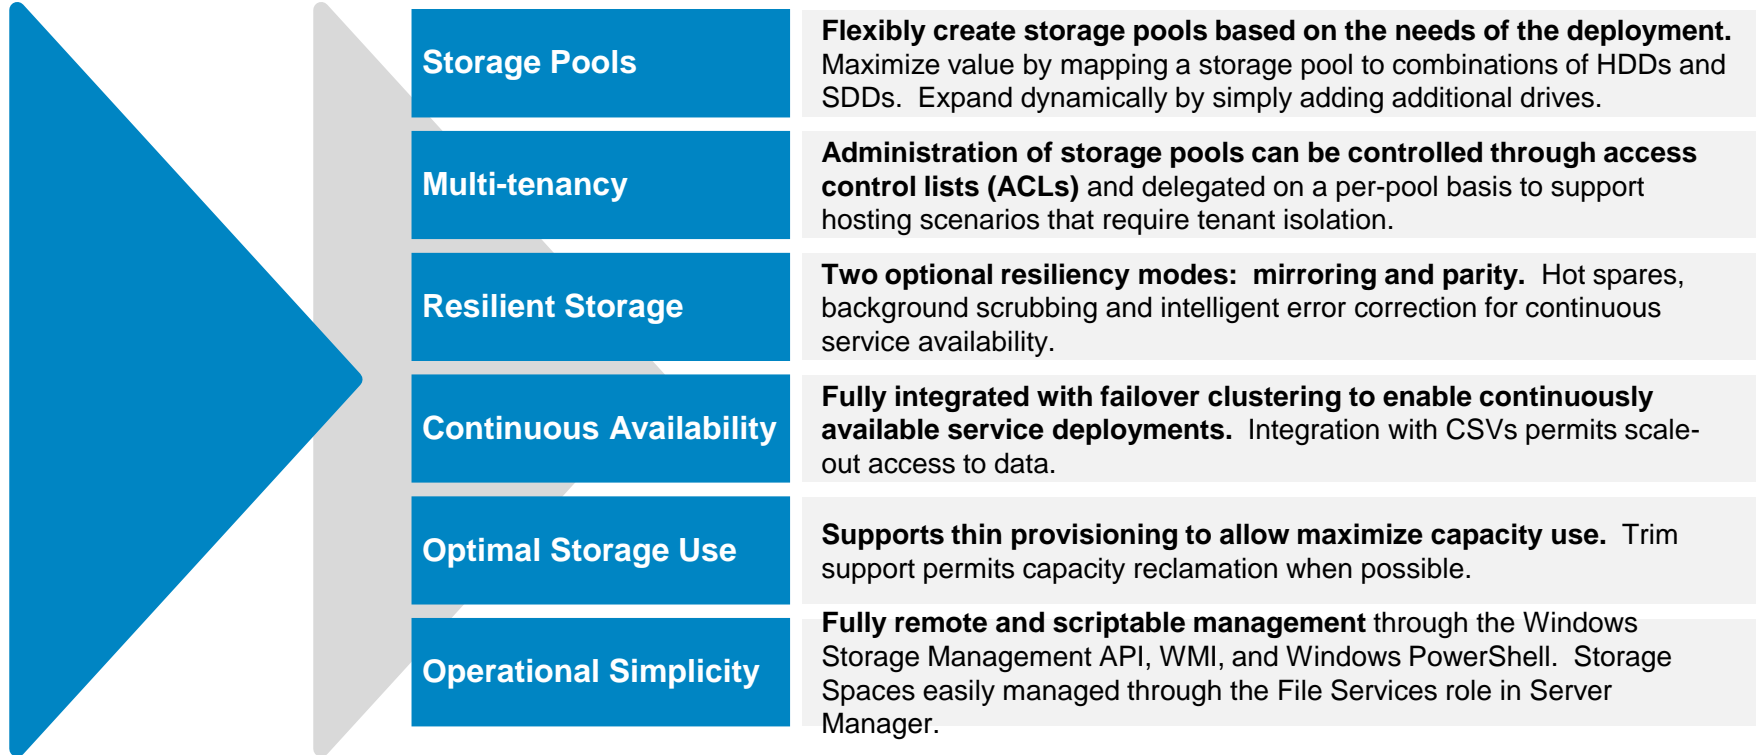

Microsoft Storage Spaces Direct

Resilience and availability with industry-standard hardware