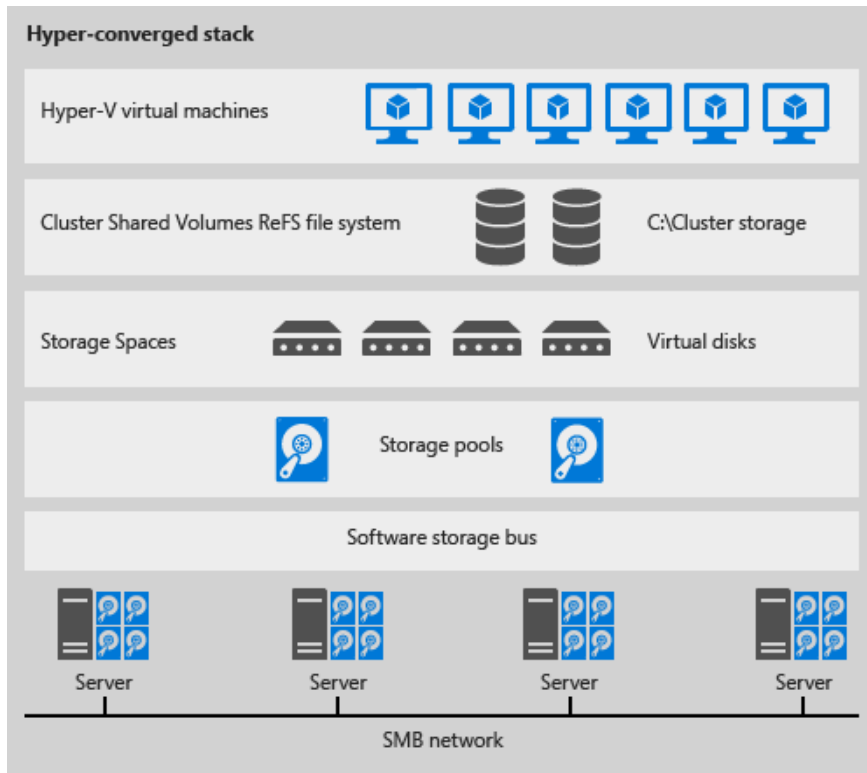

Microsoft Storage Spaces Direct Overview

- Licensing
  - Feature of Windows 2016 Datacenter
  - No additional licenses required
- Scaling
  - 2-16 Nodes in a Cluster
  - Up to 416 disks in a Cluster
  - Recommend 100TB capacity on each node
  - Pools up to 1PB