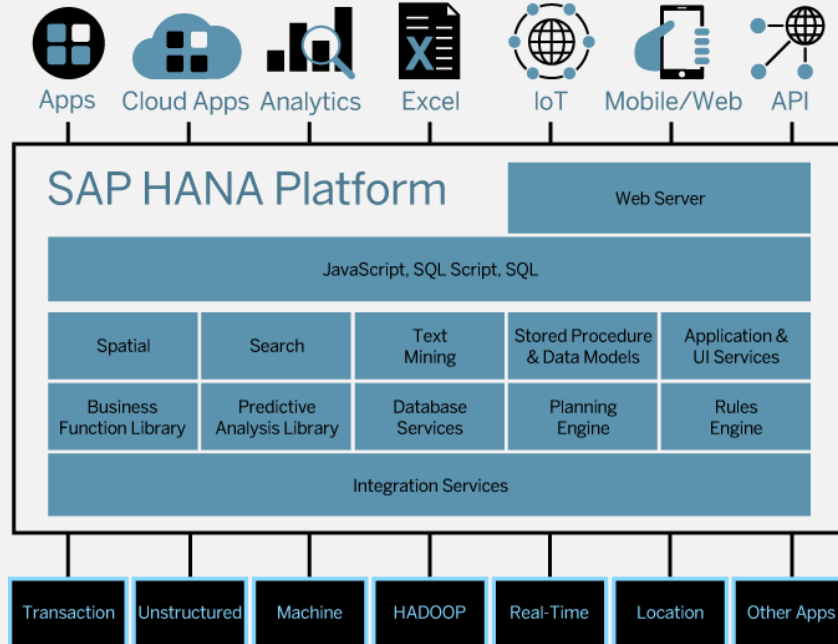

SAP HANA

In-memory database to accelerate business process

Processes transactions and analytics on a single data copy

Includes predictive algorithms, some self-improving

Runs on streaming data, structured, text, spatial, and time-series data to build next-gen apps to enrich insight