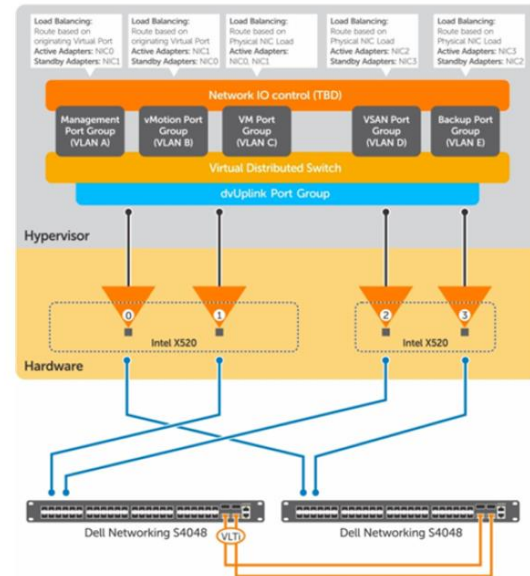

VMware vSAN

- SSD SSD drive for cache tier
- SAS SAS drive for capacity tier
- SATA SATA drives (Flex bay) for boot and scratch

Disk Groups

Disk Group	Disks in Use	State	vSAN Health ...	Type
wdcpod06vm16.eng.vmware.com	3 of 3	Connected	Healthy	
Disk group (0200000006000c295de...)	3	Mounted	Healthy	All flash
wdcpod06vm17.eng.vmware.com	3 of 3	Connected	Healthy	
Disk group (0200000006000c29d04...)	3	Mounted	Healthy	All flash

Disk group (0200000006000c29d04c98d1ac6fe6b3e0647a9c566972747561): Disks

Name	Drive Type	Disk Tier	Capacity	vSAN Health Status
Local VMware Disk (naa.6000c29d04c98d1...)	Flash	Cache	200 GB	Healthy
Local VMware Disk (naa.6000c295b87d23...)	Flash	Capacity	400 GB	Healthy
Local VMware Disk (naa.6000c29a5eb2d34...)	Flash	Capacity	400 GB	Healthy