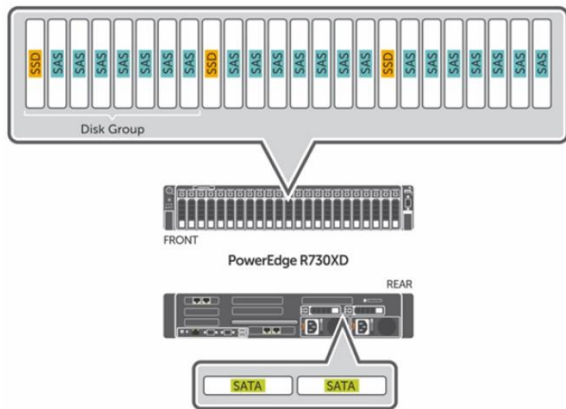

VMware vSAN

- SSD SSD drive for cache tier
- SAS SAS drive for capacity tier
- SATA SATA drives (Flex bay) for boot and scratch