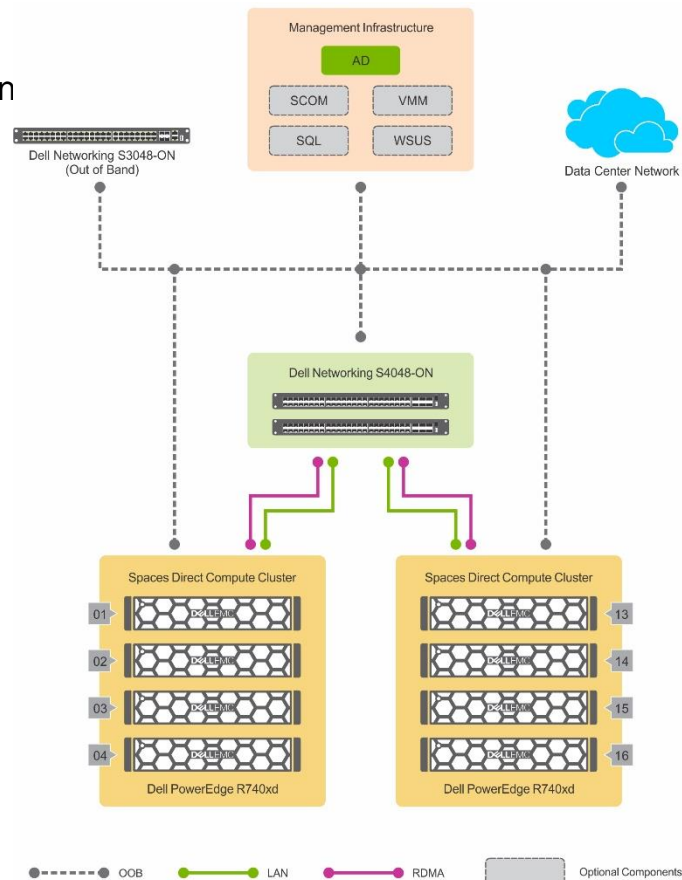

Differentiation

- Choice of deployment—self, Dell EMC Services, Microsoft-certified partner
- No SCVMM requirement
- Support for both pre-installed and bring-your-own licensing

PowerEdge R740xd

PowerEdge R640

*Brownfield in the context here means that the net new S2D ready node is being integrated into customers existing AD/DNS or System Center (Optional)

Dell EMC Ready Nodes

SAP HANA Ready Nodes

DELLEMC / Forum