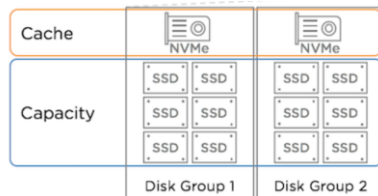

Disk Groups

Disk Group	Disks in Use	State	vSAN Health ...	Type
wdcpod06vm16.eng.vmware.com	3 of 3	Connected	Healthy	
Disk group (0200000006000c295de...)	3	Mounted	Healthy	All flash
wdcpod06vm17.eng.vmware.com	3 of 3	Connected	Healthy	
Disk group (0200000006000c29d04...)	3	Mounted	Healthy	All flash

Disk group (0200000006000c29d04c98d1ac6fe6b3e0647a9c566972747561): Disks

Name	Drive Type	Disk Tier	Capacity	vSAN Health Status
Local VMware Disk (naa.6000c29d04c98d1...)	Flash	Cache	200 GB	Healthy
Local VMware Disk (naa.6000c295b87d23...)	Flash	Capacity	400 GB	Healthy
Local VMware Disk (naa.6000c29a5eb2d34...)	Flash	Capacity	400 GB	Healthy