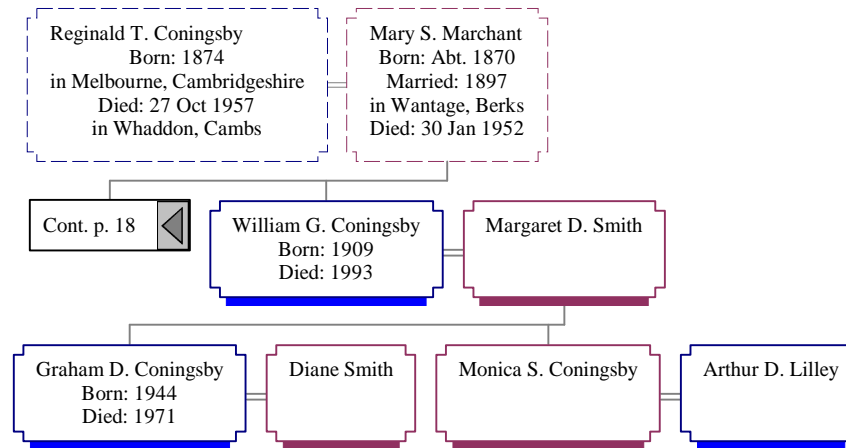

Cont. p. 24

Cont. p. 25

Cont. p. 26

Descendants of Unknown Connesby (20 of 34)

Cont. p. 13

Walter Thompson
Born: 1836
in Melbourn, Cambs
Died: 28 Jun 1917
in Ricarton Road, Canterbury,
Christchurch, NZ

Angelina Walker
Born: 1850
in Armagh, Ireland
Married: 1882
in Canterbury, Christchurch,
NZ
Died: 08 Apr 1910
in Saltwater Creek,
Canterbury, NZ

Descendants of Unknown Connesby (21 of 34)

Descendants of Unknown Connesby (22 of 34)

Descendants of Unknown Connesby (23 of 34)

Edward Coningsby

Edward

Born: 1838
in Longford, Tasmania,
Australia
Died: 1908
in Tasmania, Australia