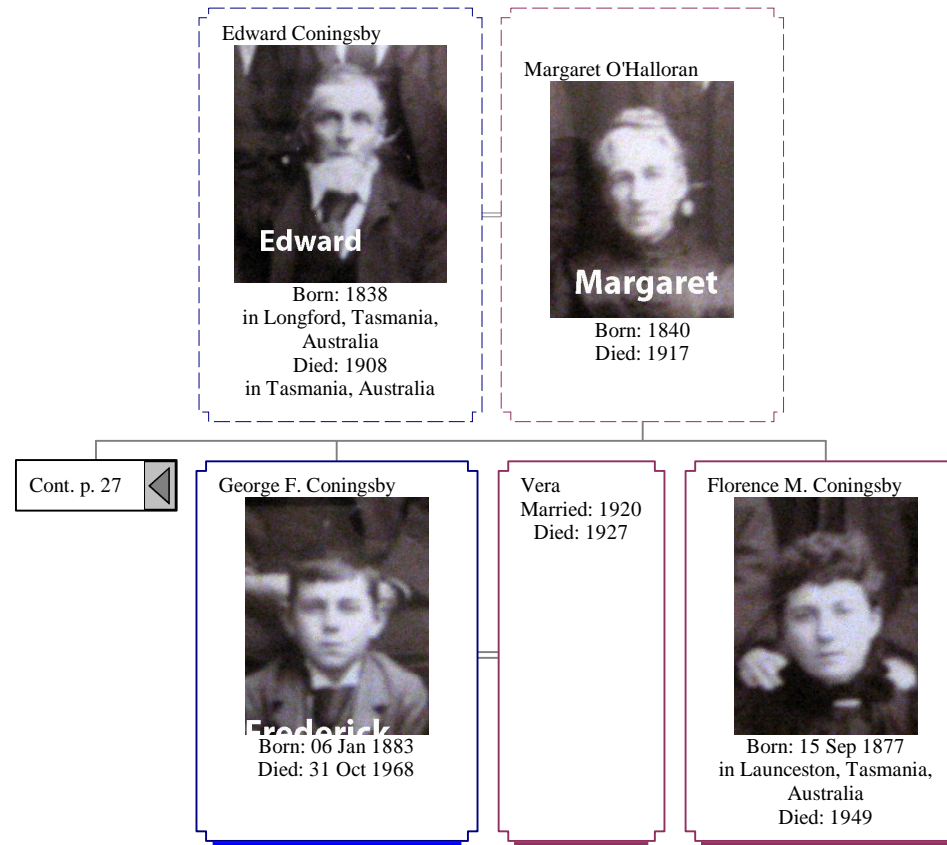

Descendants of Unknown Connesby (33 of 34)