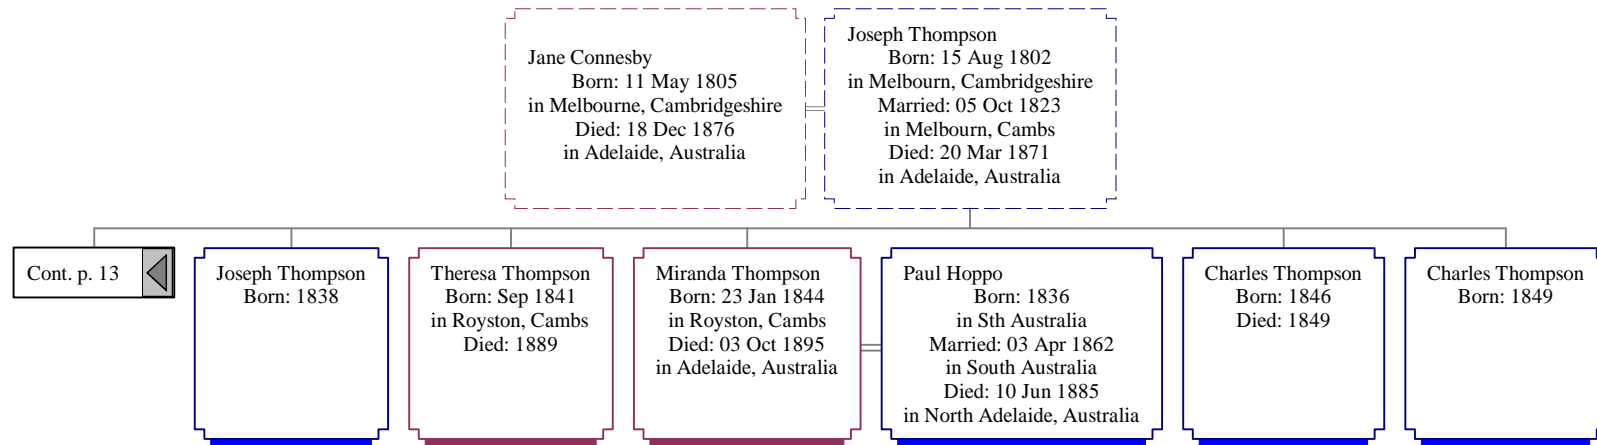

Descendants of Unknown Connesby (21 of 34)