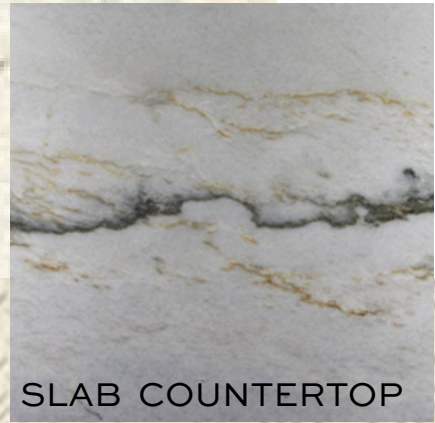

TOTO TOILET

KOHLER POLISHED CHROME TOWEL BAR

KOHLER POLISHED CHROME PAPER HOLDER

VANITY CABINET CONCEPT

FLOORING

SLAB COUNTERTOP

TILE BEHIND VANITY

KOHLER POLISHED CHROME SHOWER HEAD