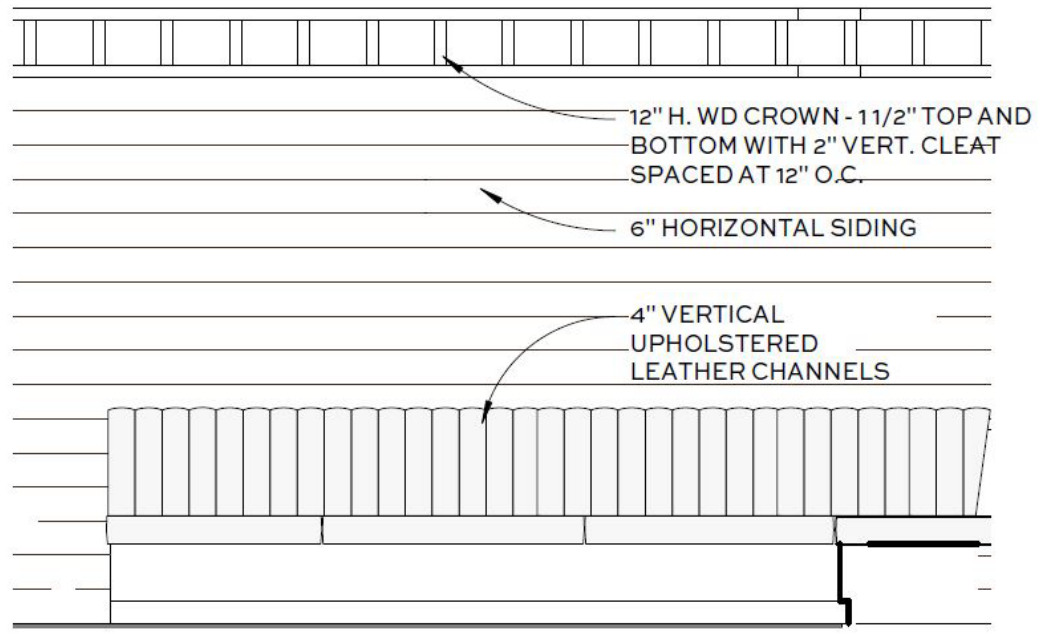

ELEVATION

DESIGN CONCEPTS | 9.14.2020
CASEY & CO. INTERIOR DESIGN

CASEY & Co.
INTERIOR DESIGN
VAIL/DENVER

FIREPLACE CONCEPT

COLOR PALLETE

LOBBY LOUNGE CONCEPTS & DESIGN

LOBBY RECEPTION BAR CONCEPTS & DESIGN