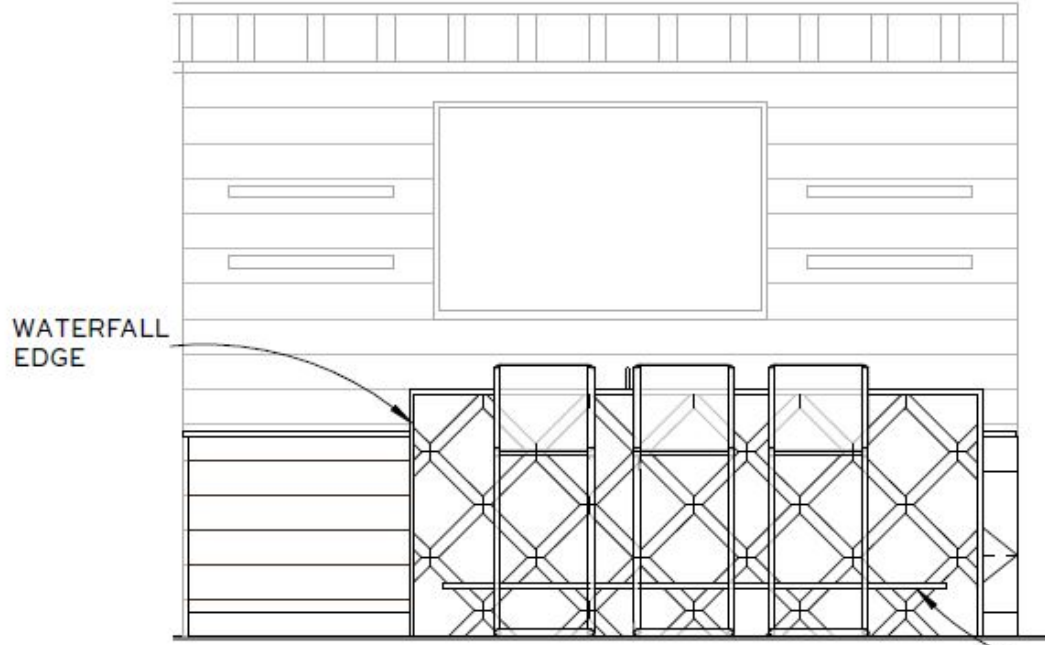

ELEVATION

DESIGN CONCEPTS | 9.14.2020
CASEY & CO. INTERIOR DESIGN

CASEY & Co.
INTERIOR DESIGN
VAIL/DENVER

FIREPLACE CONCEPT

COLOR PALLETE

LOBBY LOUNGE CONCEPTS & DESIGN

LOBBY RECEPTION BAR CONCEPTS & DESIGN