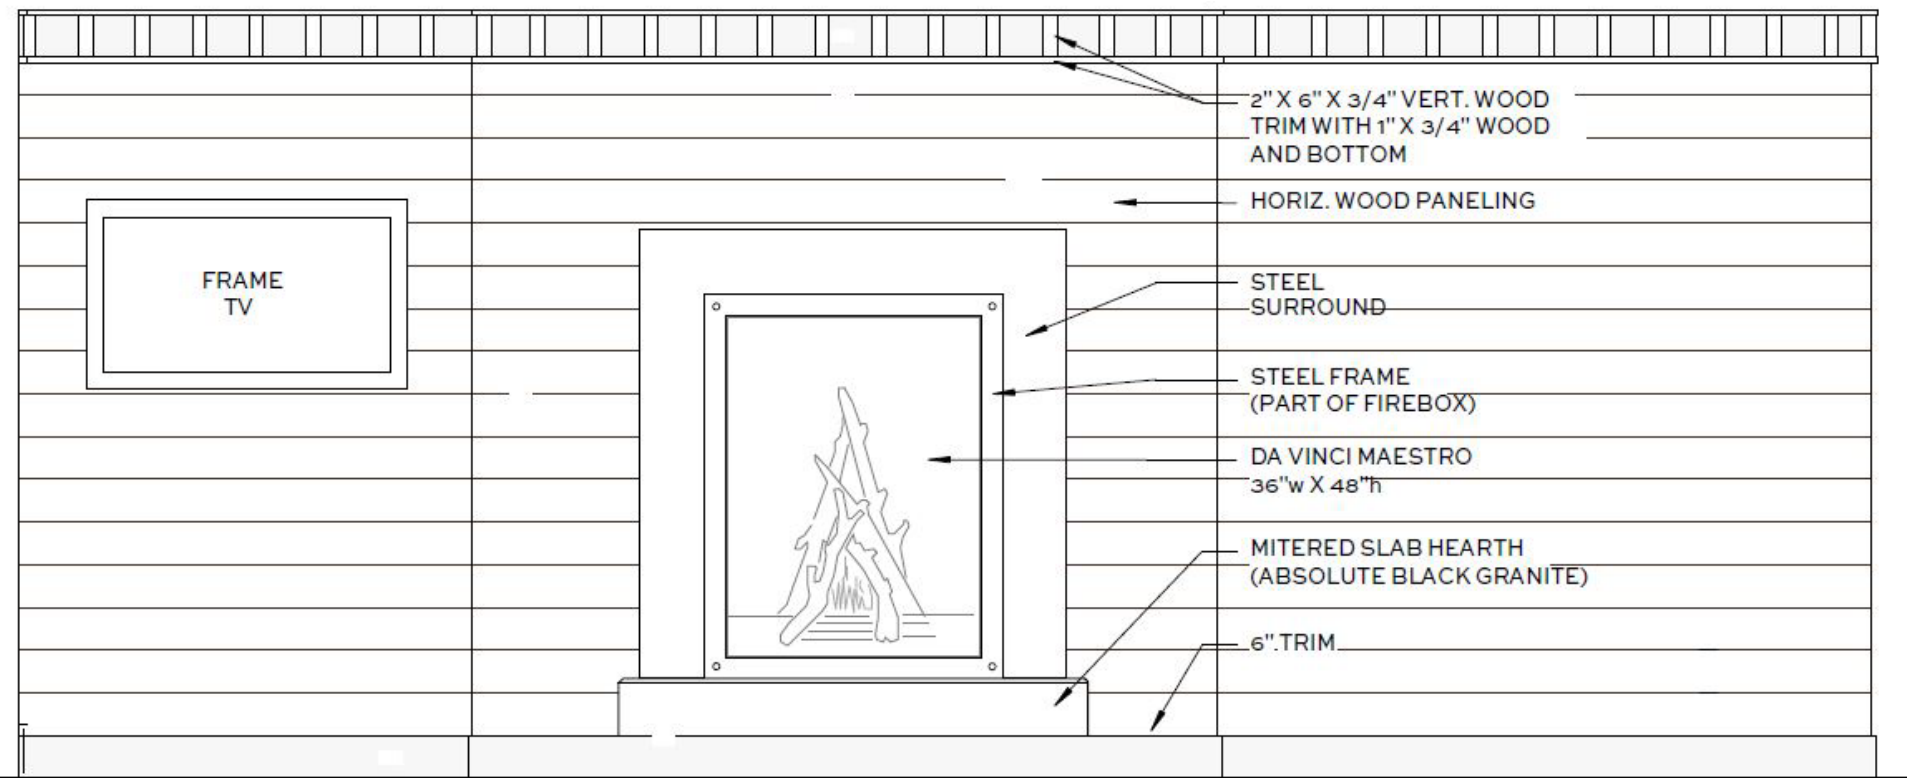

ELEVATION

DESIGN CONCEPTS | 9.14.2020
CASEY & CO. INTERIOR DESIGN

CASEY & Co.
INTERIOR DESIGN
VAIL/DENVER

FIREPLACE CONCEPT

COLOR PALLETE

LOBBY LOUNGE CONCEPTS & DESIGN

LOBBY RECEPTION BAR CONCEPTS & DESIGN