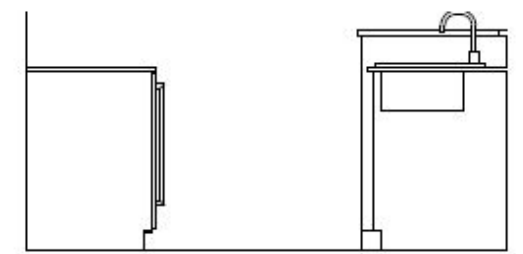

ELEVATION

DESIGN CONCEPTS | 9.14.2020
CASEY & CO. INTERIOR DESIGN

CASEY & Co.
INTERIOR DESIGN
VAIL/DENVER

FIREPLACE CONCEPT

COLOR PALLETE

LOBBY LOUNGE CONCEPTS & DESIGN

LOBBY RECEPTION BAR CONCEPTS & DESIGN