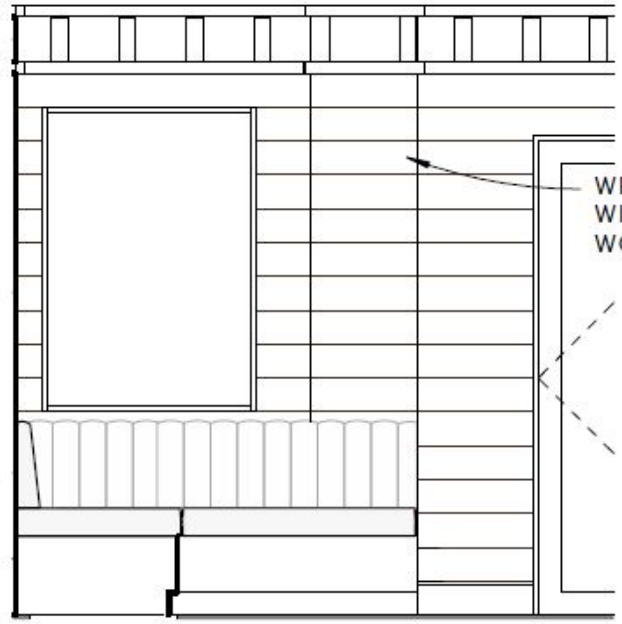

ELEVATION

DESIGN CONCEPTS | 9.14.2020
CASEY & CO. INTERIOR DESIGN

CASEY & Co.
INTERIOR DESIGN
VAIL/DENVER

FIREPLACE CONCEPT

COLOR PALLETE

LOBBY LOUNGE CONCEPTS & DESIGN

LOBBY RECEPTION BAR CONCEPTS & DESIGN