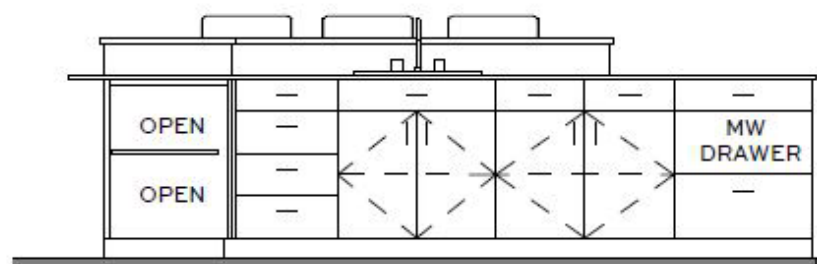

ELEVATION

DESIGN CONCEPTS | 9.14.2020
CASEY & CO. INTERIOR DESIGN

CASEY & Co.
INTERIOR DESIGN
VAIL/DENVER

FIREPLACE CONCEPT

COLOR PALLETE

LOBBY LOUNGE CONCEPTS & DESIGN

LOBBY RECEPTION BAR CONCEPTS & DESIGN