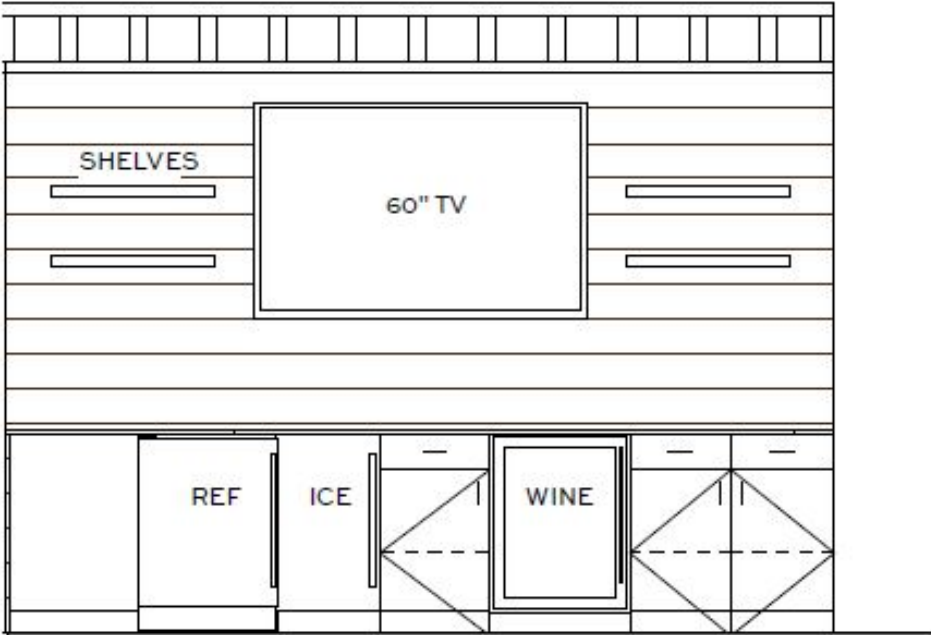

ELEVATION

DESIGN CONCEPTS | 9.14.2020
CASEY & CO. INTERIOR DESIGN

CASEY & Co.
INTERIOR DESIGN
VAIL/DENVER

FIREPLACE CONCEPT

COLOR PALLETE

LOBBY LOUNGE CONCEPTS & DESIGN

LOBBY RECEPTION BAR CONCEPTS & DESIGN