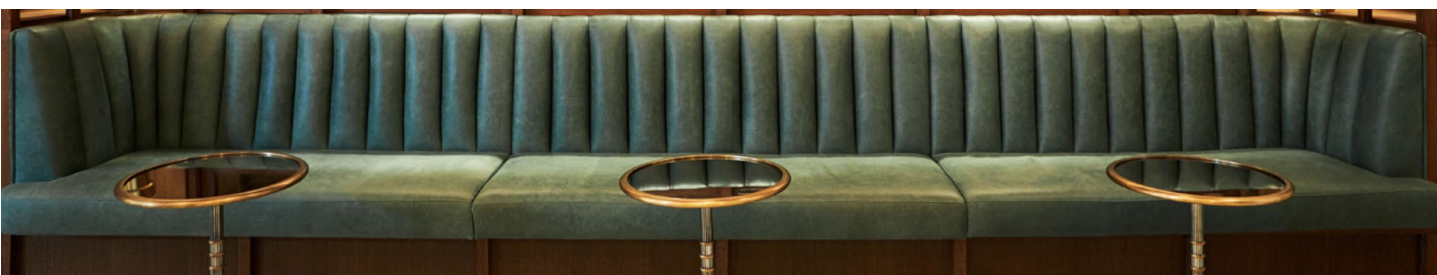

ELEVATION

DESIGN CONCEPTS | 9.14.2020
CASEY & CO. INTERIOR DESIGN

CASEY & Co.
INTERIOR DESIGN
VAIL/DENVER

FIREPLACE CONCEPT

COLOR PALLETE

LOBBY LOUNGE CONCEPTS & DESIGN

LOBBY RECEPTION BAR CONCEPTS & DESIGN

WALL PANELING

WALL SCONCES

METAL MIRROR

WALL MOUNTED FAUCET

TOILET

PEDISTAL SINK

RIFT SAWN OAK INTERIOR DOORS AND CASING WITH HIDDEN HINGES

SCONCES TO RESIDENCE