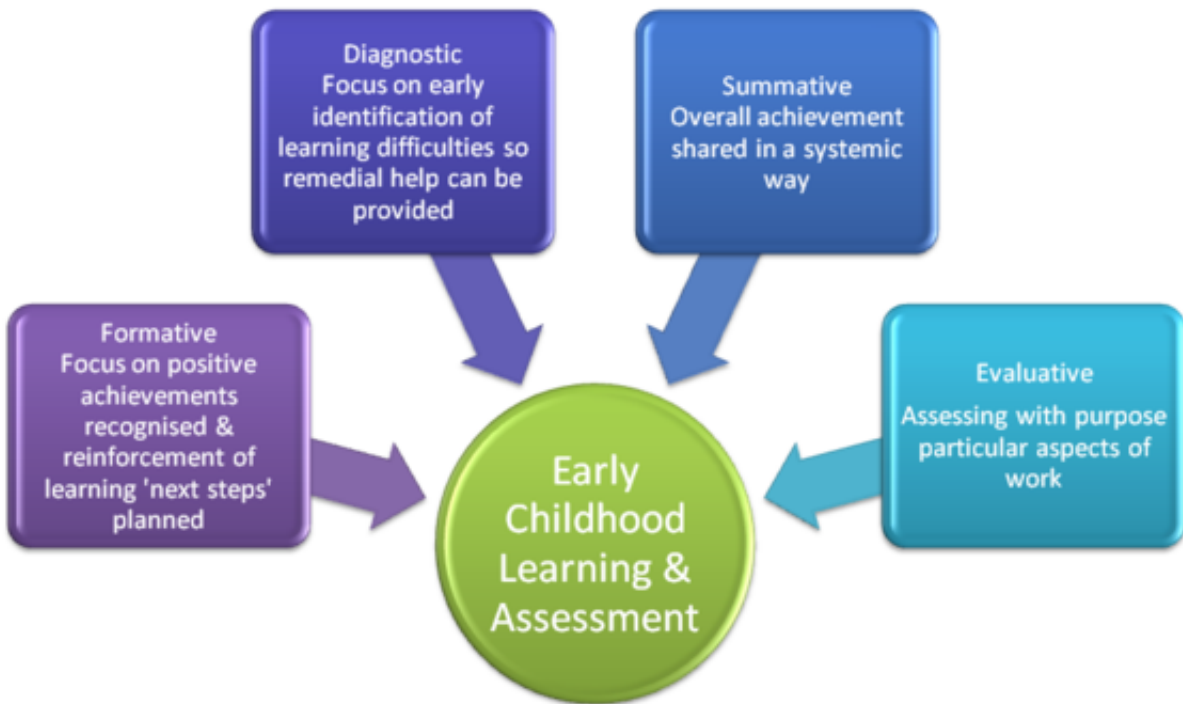

Download

[Diagnostic Assessment Formative And Summative](#)

Download

22-Jan-2021 — That's because these types of diagnostic check-ins are essential to guiding lesson planning and adjusting instruction to support students' Formative Assessment, Diagnostic Assessment and Summative Assessment. FORMATIVE ASSESSMENT. The goal of Formative Assessment is to monitor student learning Diagnostic Assessment: A Tool for Quality Control in Education ... in four categories: Formative, Summative, Placement and Diagnostic and assessment could Formative evaluation is typically conducted during the development or improvement of a program or course. Summative evaluation involves making judgments 03-Apr-2021 — In summative assessment, the instructor compares what the student knows ... formative assessment happens as learning takes place, diagnostic ...

It is the "assessment component" of teaching and learning that this paper will address. ... A Primer: Diagnostic, Formative, & Summative Assessment.. 14-Dec-2017 — In the classroom, that means formative assessments take place during a course and summative assessments are the final evaluations at the 29-Mar-2016 — They are diagnostic in nature, which allows you to adjust your teaching while the learning process is still taking place rather than after a ...