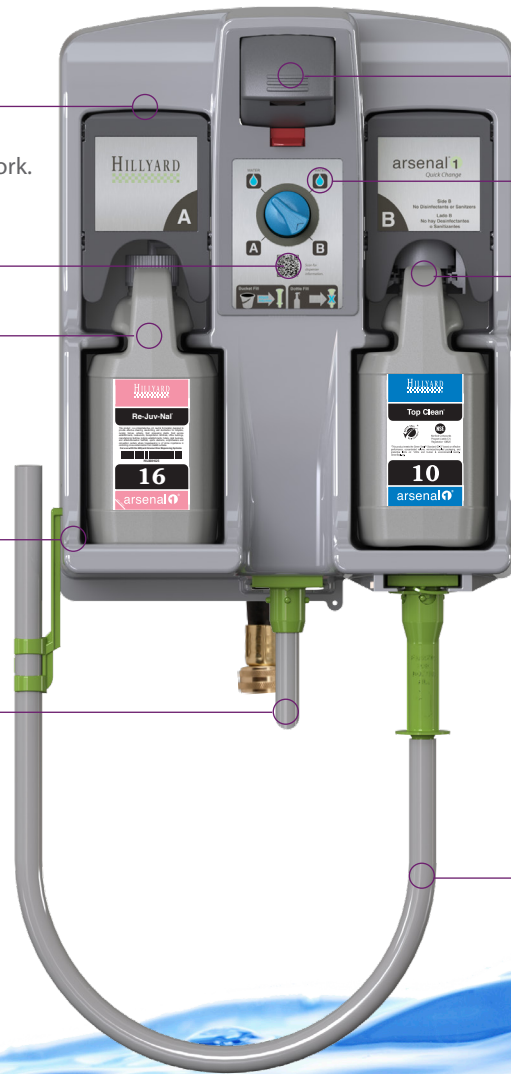

### Clear Water Access

### Quick Change Slot

Effortlessly slide products in and out of the dispenser. The dispensing dock automatically engages the bottle insert creating a safe, tight connection to deliver accurate dilution rates.