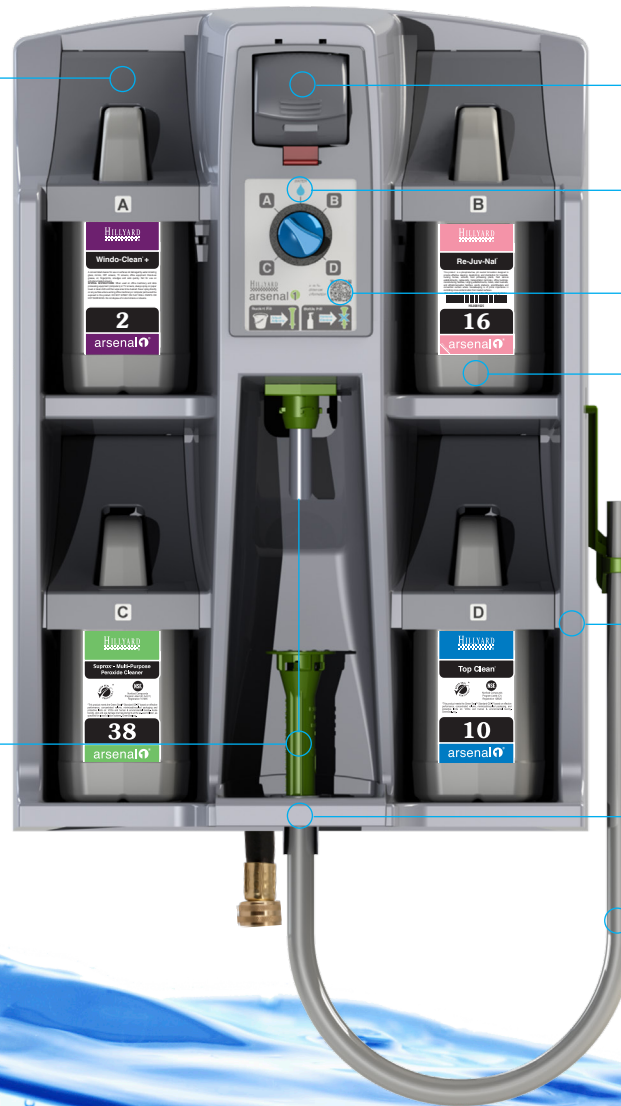

Drip Tray with Drainage

6 Ft. Bucket Fill Hose

Item	Item No.
E Gap Dispenser	HIL99700EG
Air Gap Dispenser	HIL99701AG