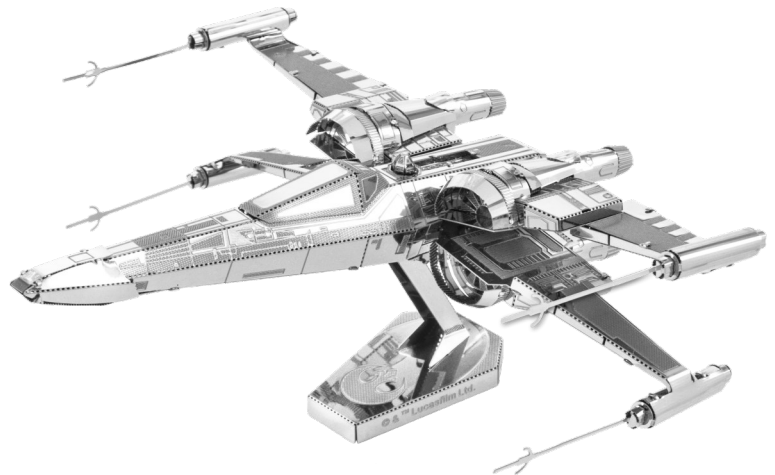

MMS267 Metal Earth®
Episode 7: The Force Awakens
Special Forces TIE Fighter
2-sheet

MMS268 Metal Earth®
Episode 7: The Force Awakens
First Order Snowspeeder
2-sheet

MMSE7
Full display with made-up model

MMD48K Metal Earth® POP
Episode 7: The Force Awakens
POP Display
Holds 48 models

MMS269 Metal Earth®
Episode 7: The Force Awakens
Poe Dameron's X-Wing Fighter
2-sheet

MMS-DEMO11
Star Wars EP7 demo

MMS280
Star Trek USS Enterprise
NCC-1701