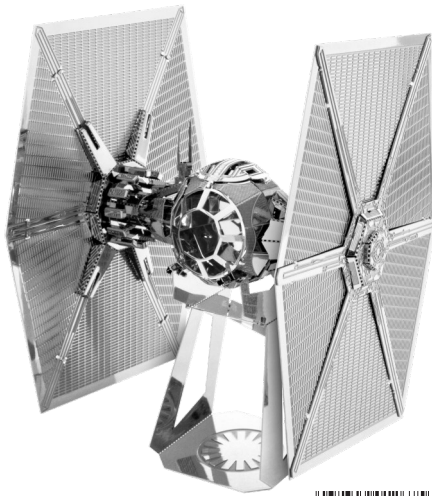

IMPERIAL SHUTTLE

NEW

MMS260

SLAVE I

NEW

MMS261

AT-ST

0 32309 01258 3

0 32309 01259 0

0 32309 01260 6

0 32309 01261 3

wonders created by physicists®

Fascinations®

STAR WARS

THE FORCE AWAKENS

MMS266 Metal Earth®
Episode 7: The Force Awakens
Kylo Ren's Command Shuttle
2-sheet

MMS267 Metal Earth®
Episode 7: The Force Awakens
Special Forces TIE Fighter
2-sheet

MMS268 Metal Earth®
Episode 7: The Force Awakens
First Order Snowspeeder
2-sheet

MMSE7
Full display with made-up model