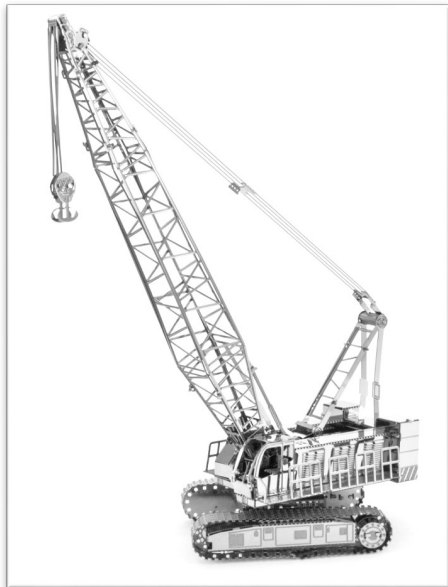

wonders created by physicists®

Fascinations®

MMS092 MetalEarth®
Crawler Crane
2-sheet