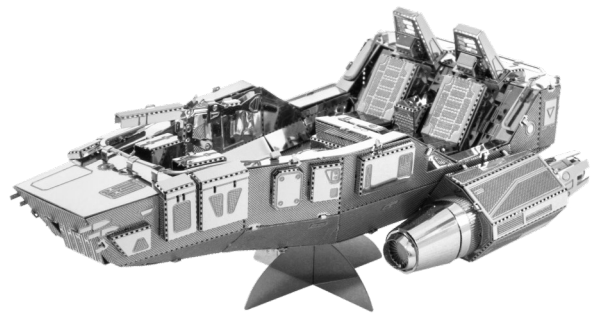

IMPERIAL SHUTTLE

NEW

MMS260

SLAVE I

NEW

MMS261

AT-ST

0 32309 01258 3

0 32309 01259 0

0 32309 01260 6

0 32309 01261 3

wonders created by physicists®

Fascinations®

STAR WARS

THE FORCE AWAKENS

MMS266 Metal Earth®
Episode 7: The Force Awakens
Kylo Ren's Command Shuttle
2-sheet

MMS267 Metal Earth®
Episode 7: The Force Awakens
Special Forces TIE Fighter
2-sheet

MMS268 Metal Earth®
Episode 7: The Force Awakens
First Order Snowspeeder
2-sheet

MMSE7
Full display with made-up model