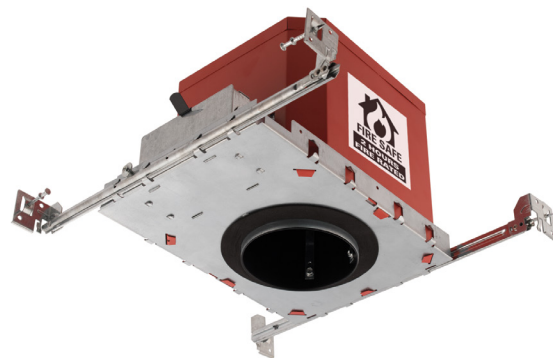

HALO FIRE RATED HOUSINGS

- New construction housings preventing the passage of flames and toxic gases into ceiling plenums
- Fire rated for up to 2 hours in accordance to UL 263
- Suitable for use in multi-family and mixed-use applications
- For installation in insulated ceiling (IC) and non-IC rated ceilings; Airtight