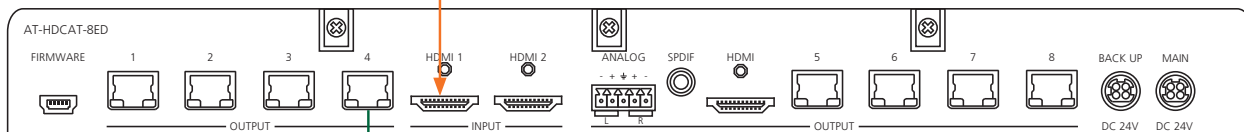

System Connection Diagram

- HDMI
- HDBaseT
- Audio