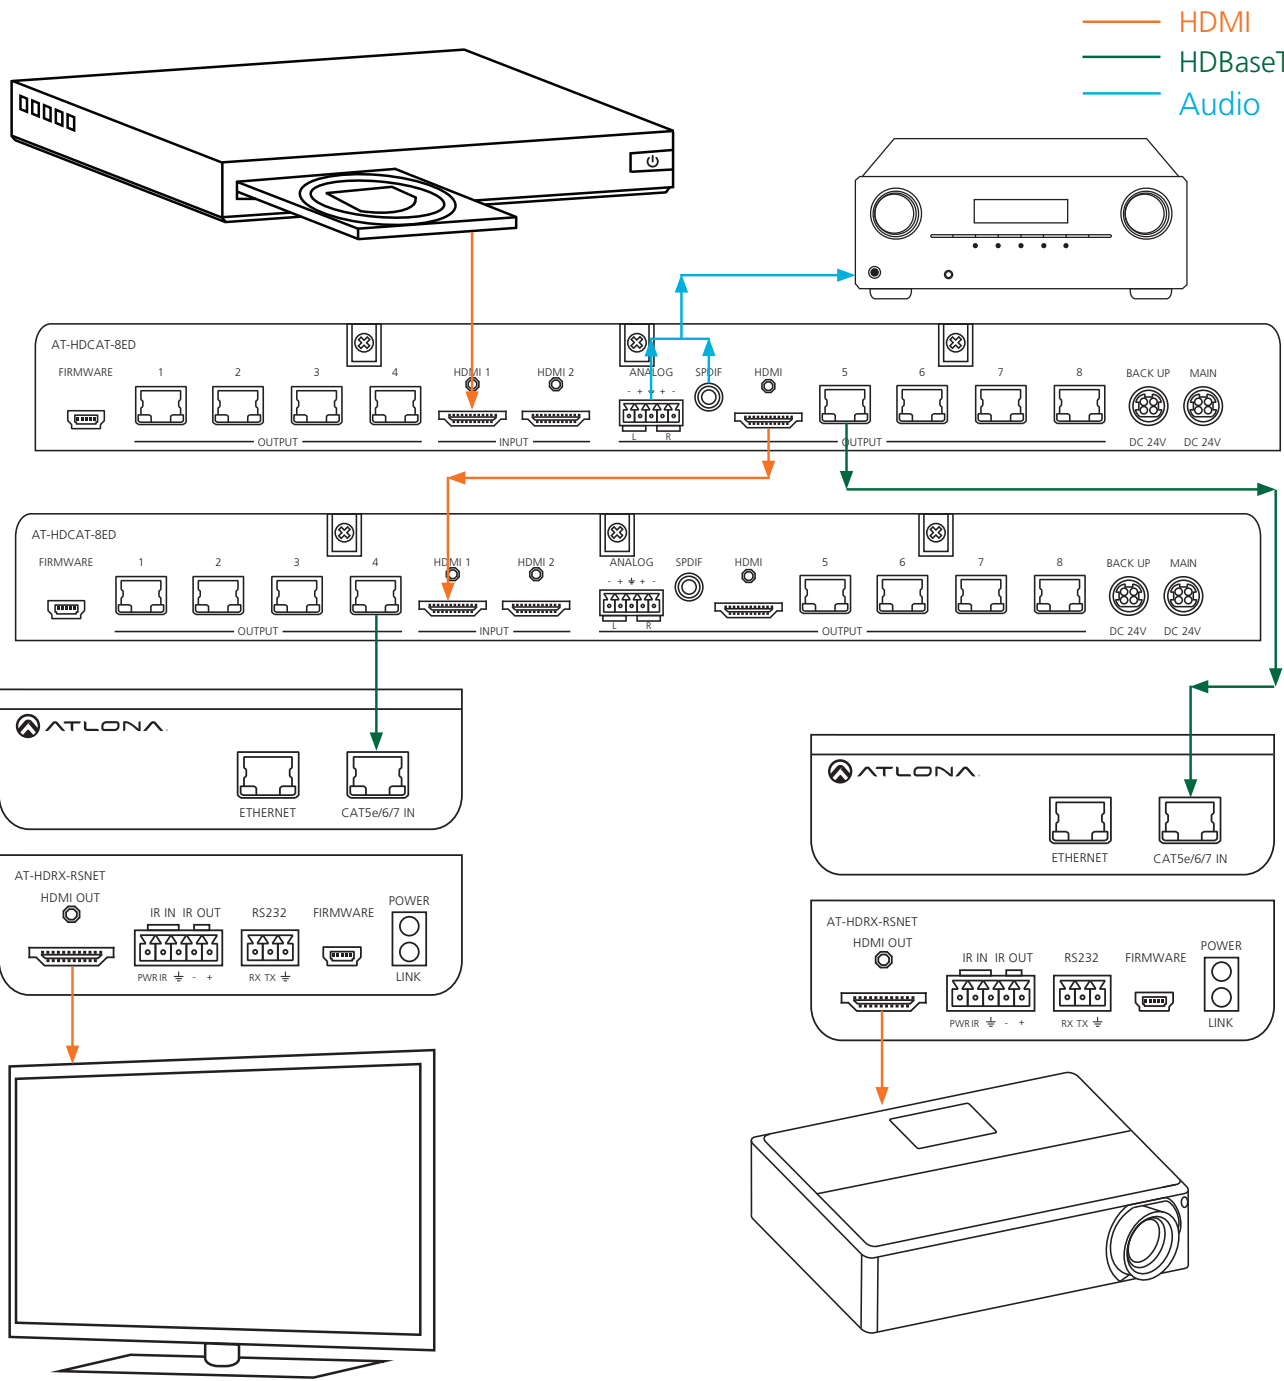

### Family Comparison Chart

SOLUTIONS	PoCc	100 m max (HDBaseT)	70 m max (HDBaseT)	Outputs	Recommended Receivers
AT-HDCAT-8ED	x	x		8	AT-HDRX-RSNET
AT-HDCAT-8	x		x	8	AT-HDRX
AT-HDCAT-4	x		x	4	AT-HDRX

### Specifications

<b>BANDWIDTH</b>	6.75Gbps		
<b>PORTS</b>	<b>HDCAT-8ED</b>	<b>HDCAT-8</b>	<b>HDCAT-4</b>
Video input	2 x HDMI	2 x HDMI	2 x HDMI
Video output	8 x RJ45, 1 x HDMI	8 x RJ45, 1 x HDMI	4 x RJ45, 1 x HDMI
S/PDIF Audio	1 x RCA	1 x RCA	1 x RCA
Analog audio	1 x captive screw	1 x captive screw	1 x captive screw
Firmware update	1 x USB	1 x USB	1 x USB
<b>POWER CONSUMPTION</b>	93W	93W	47W
<b>AUDIO</b>	Passes up to Dolby TrueHD or DTS-HD Master Audio		
<b>DISTANCE</b>	328 ft (100 m) @1080p	230 ft (70 m) @1080p over Cat6a/7 197 ft (60 m) @ 1080p over Cat5e/6	230 ft (70 m) @1080p over Cat6a/7 197 ft (60 m) @ 1080p over Cat5e/6
<b>RESOLUTION</b>	Video: up to 1080p@60Hz VESA: up to 1920x1200		
<b>DIMENSIONS (HXWXD)</b>	1.7 x 17.24 x 10.3 (in.) without feet 38 x 438 x 261.5 (mm)		
<b>RACK SIZE</b>	1 U, 19 in. standard electronics rack		
<b>WEIGHT</b>	6.38 lb. (2.99 kg)	6.38 lb. (2.9 kg)	6.3 lb. (2.86 kg)
<b>TEMPERATURE</b>	Operating: 32°F to 104°F (0°C to 40°C) Storage: -4°F to 140°F (-20°C to 60°C)		
<b>CERTIFICATIONS</b>	CE, FCC, RoHS, UL, cULus for power supplies		

# System Connection Diagram

- HDMI
- HDBaseT
- Audio