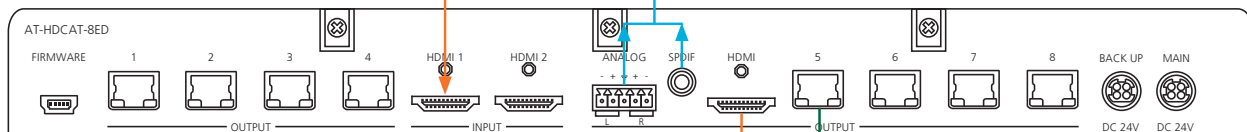

System Connection Diagram

- HDMI
- HDBaseT
- Audio