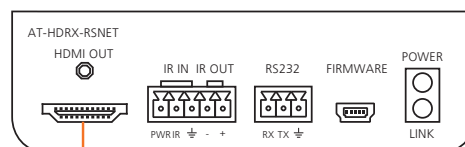

System Connection Diagram

- HDMI
- HDBaseT
- Audio