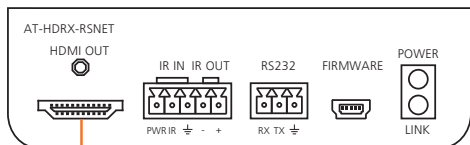

System Connection Diagram

- HDMI
- HDBaseT
- Audio