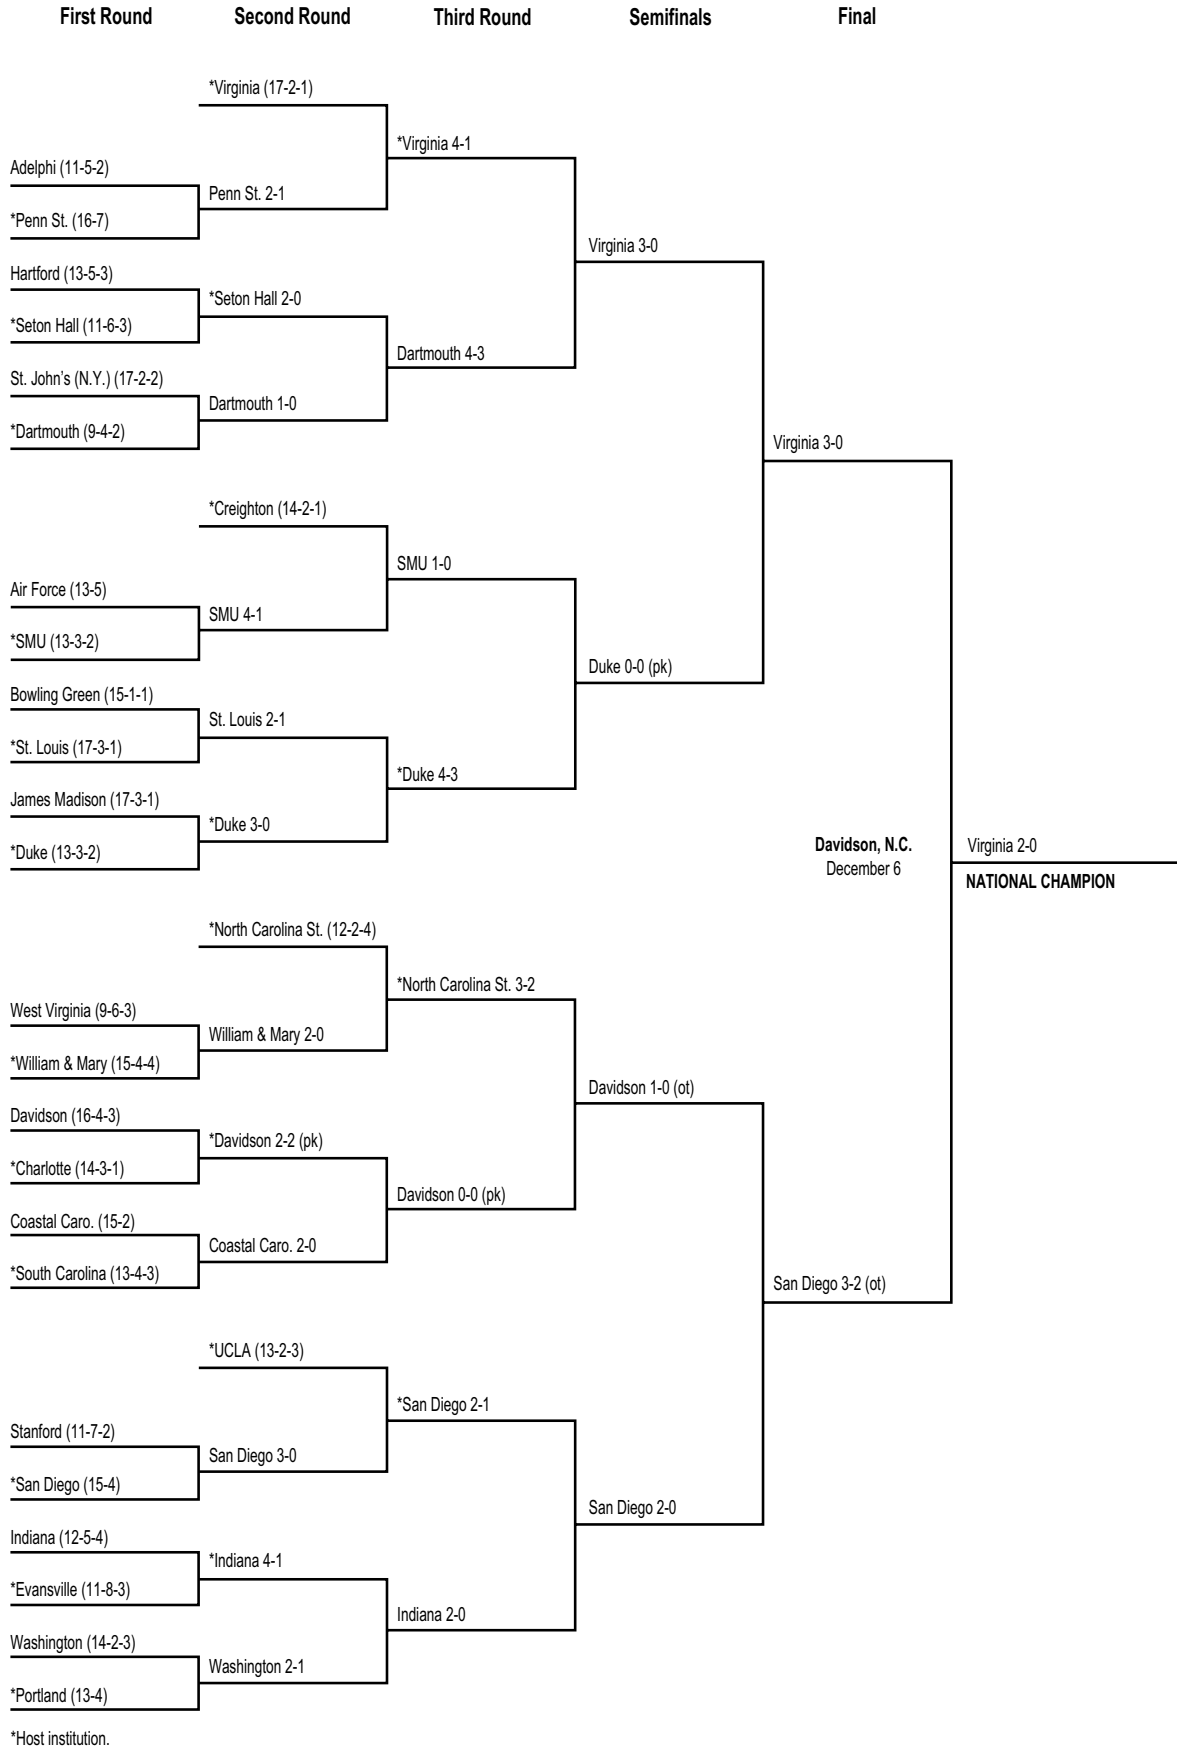

1993 Division I Men's Championship Bracket

1994 Division I Men's Championship Bracket

1995 Division I Men's Championship Bracket

1996 Division I Men's Championship Bracket

*Host institution.

1997 Division I Men's Championship Bracket