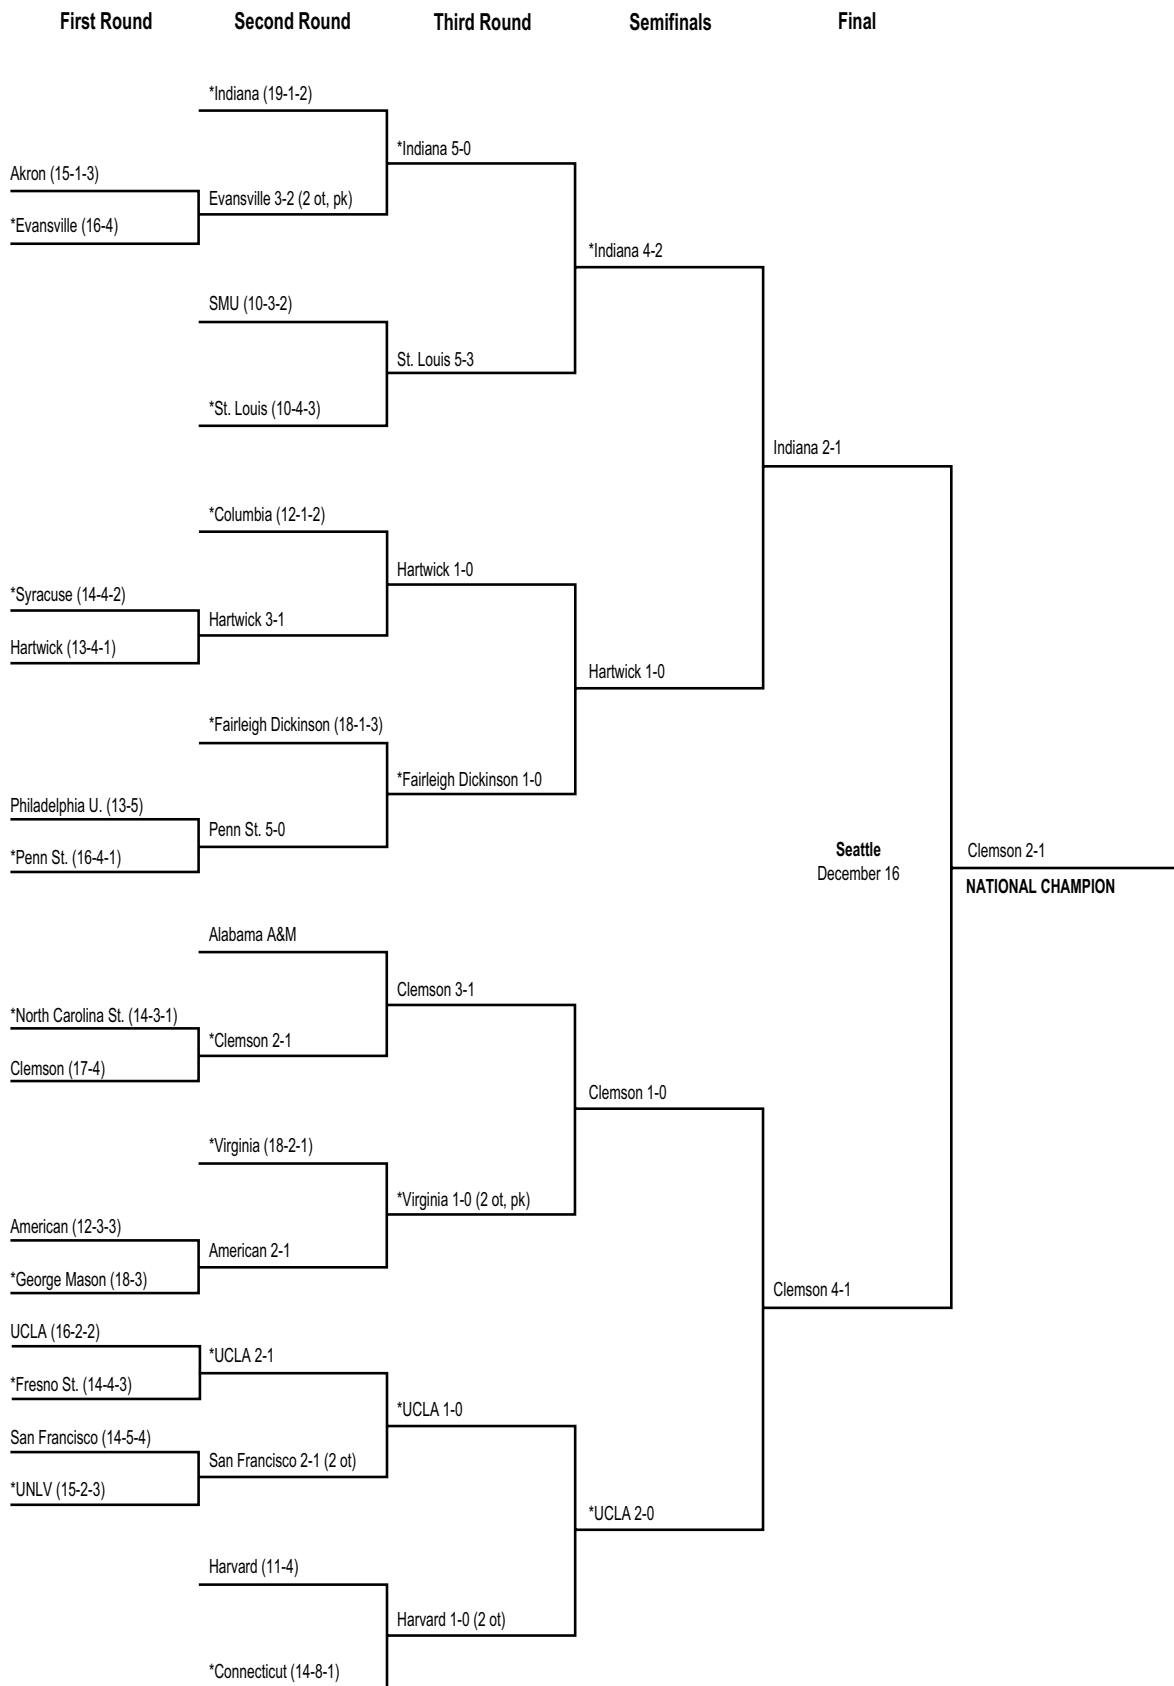

1984 Division I Men's Championship Bracket

*Host institution.

Seattle
December 16
NATIONAL CHAMPION