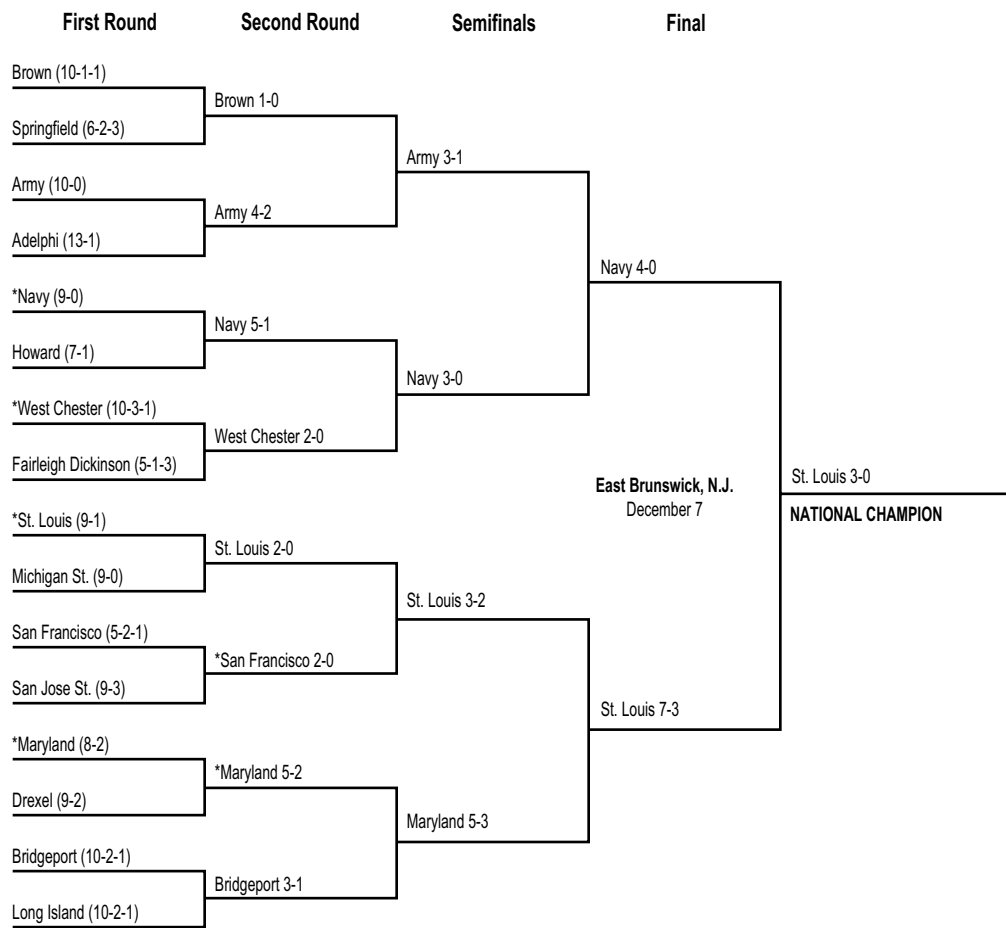

1963 Division I Men's Championship Bracket