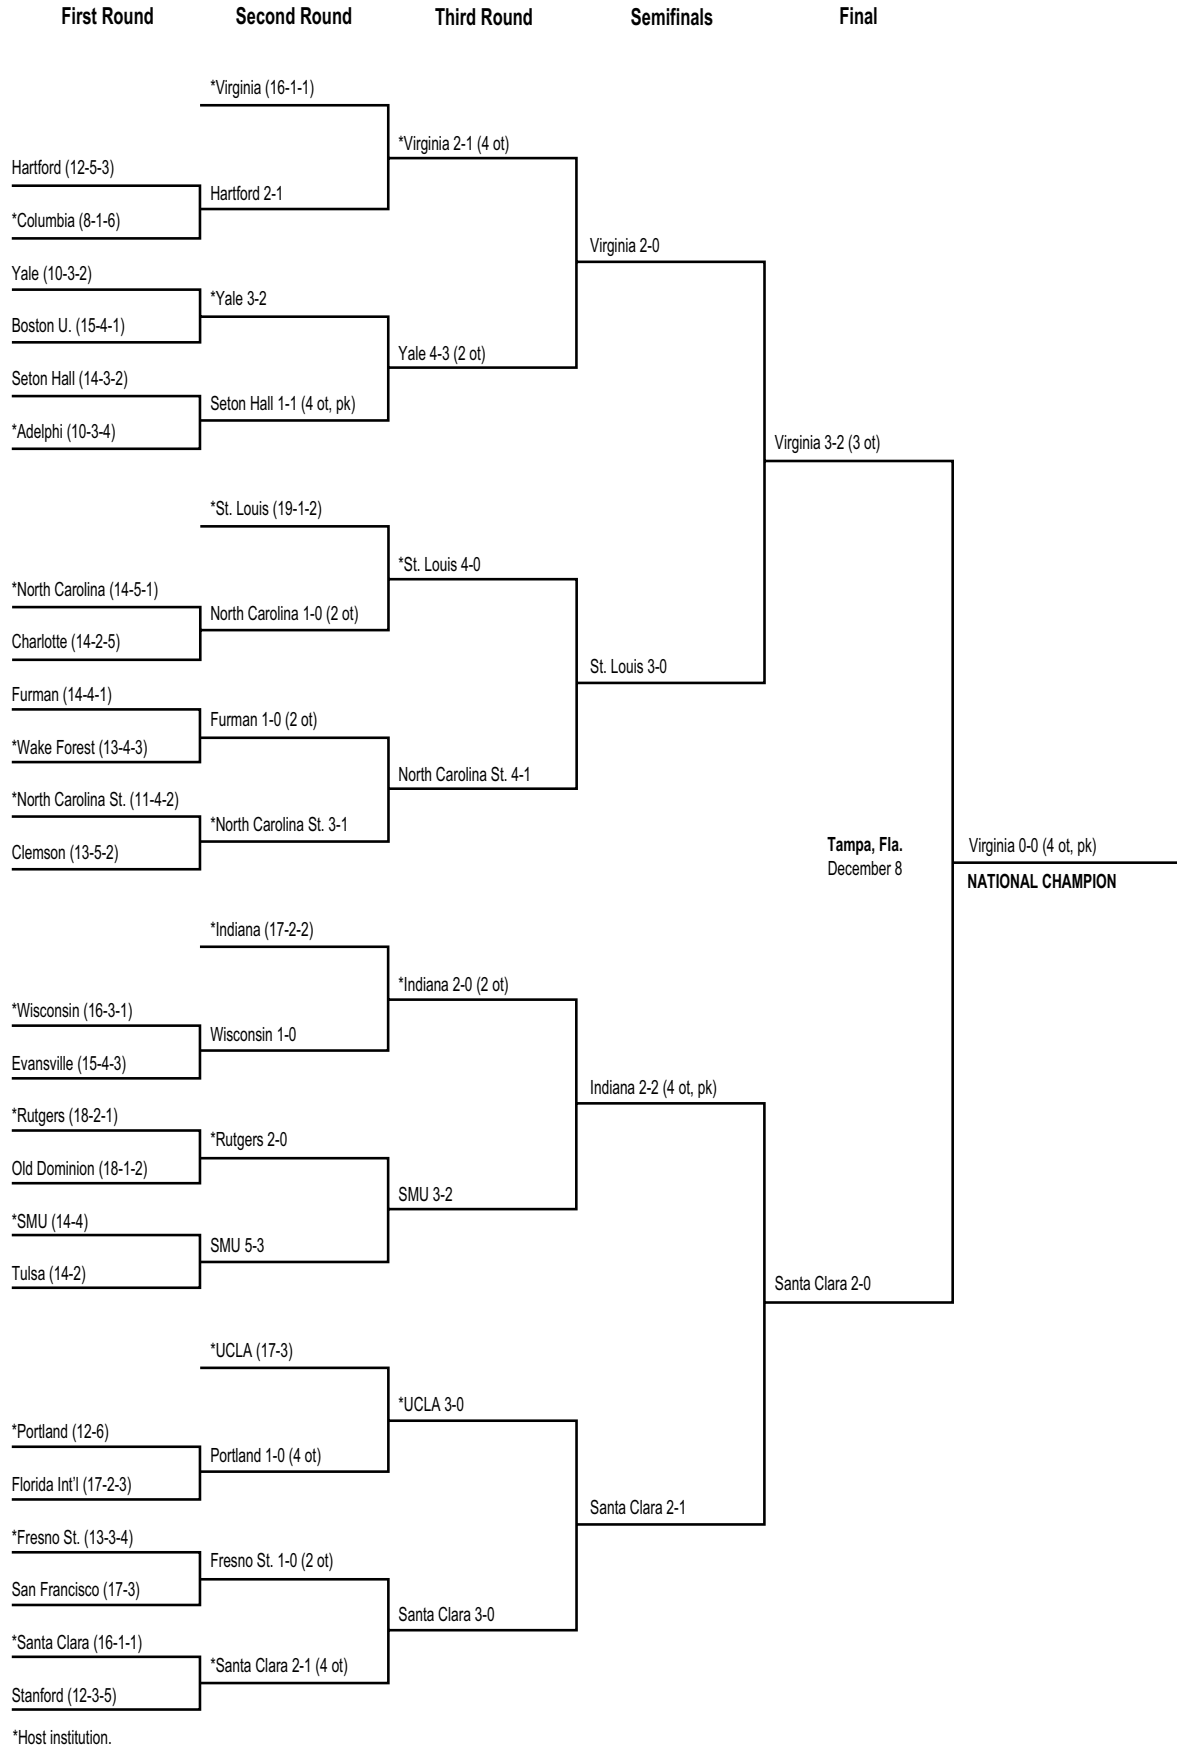

1991 Division I Men's Championship Bracket

*Host institution.