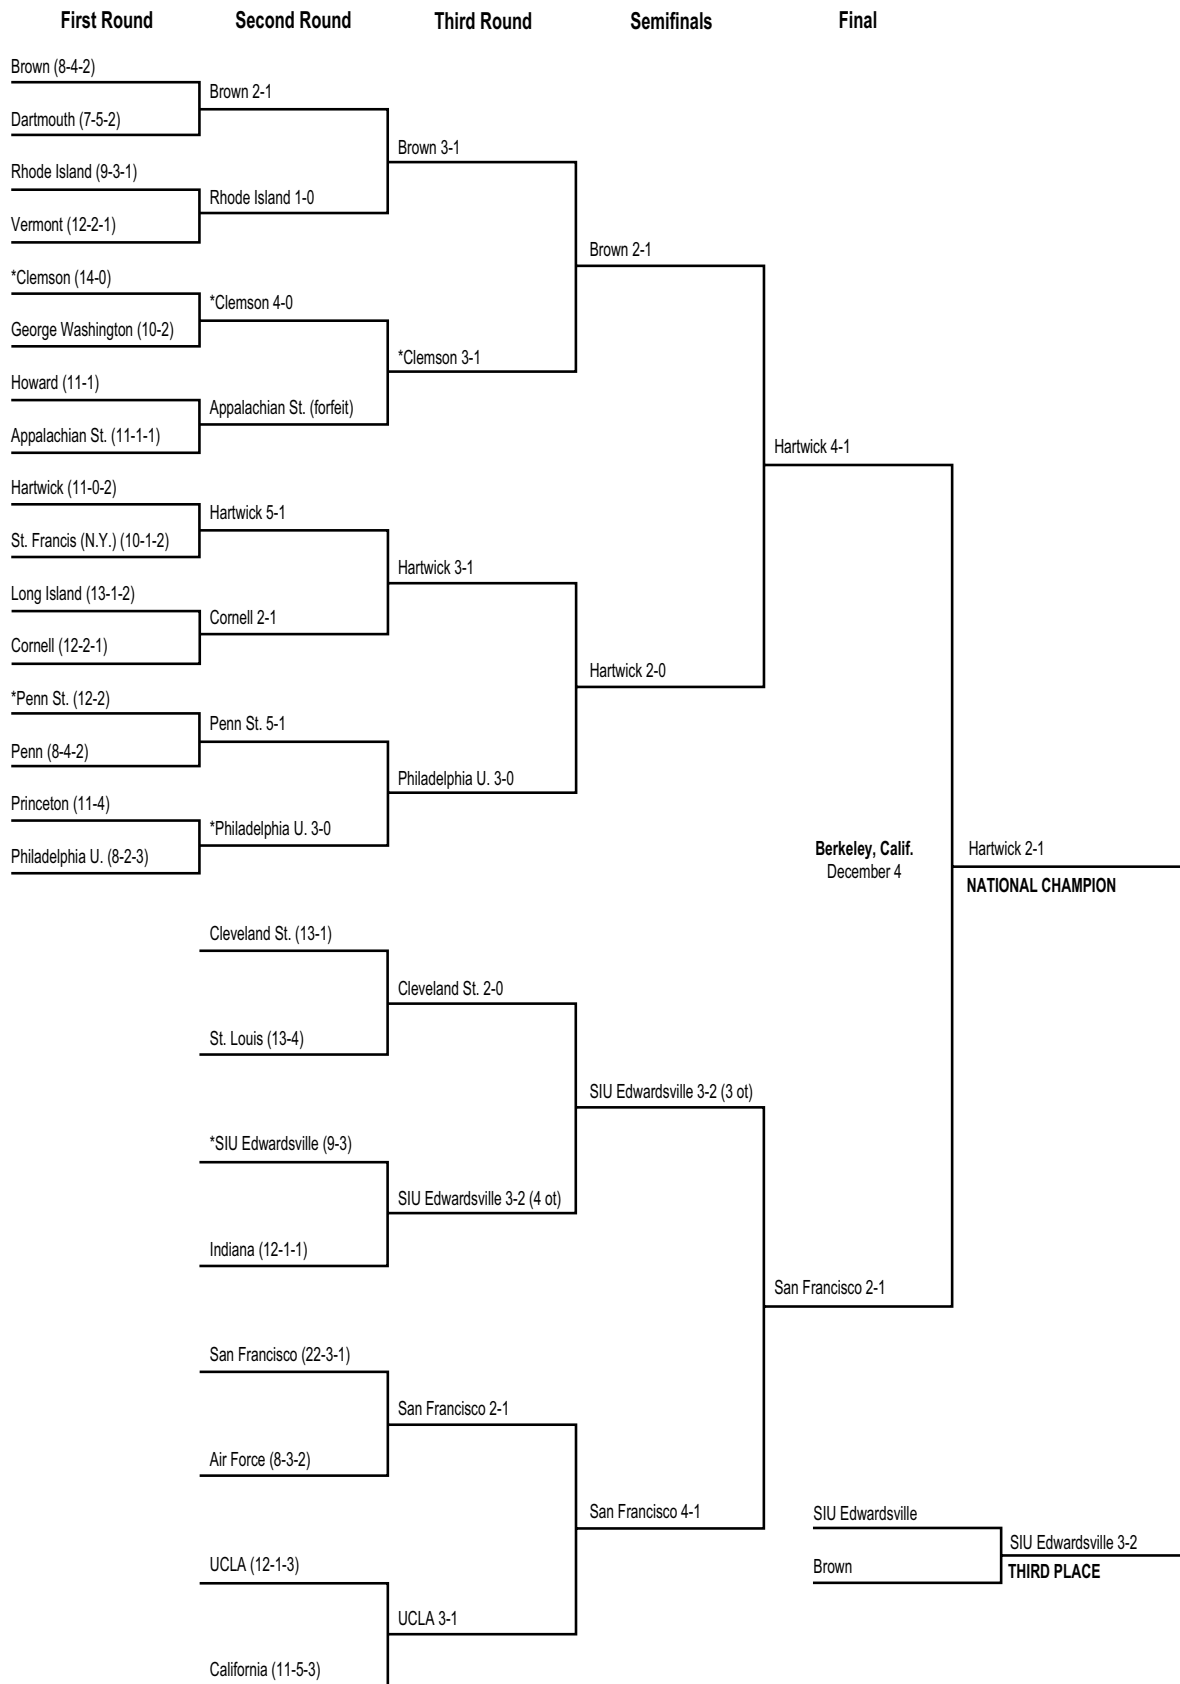

*Host institution.

1974 Division I Men's Championship Bracket

*Host institution.

1975 Division I Men's Championship Bracket

*Host institution.

1976 Division I Men's Championship Bracket

*Host institution.

1977 Division I Men's Championship Bracket