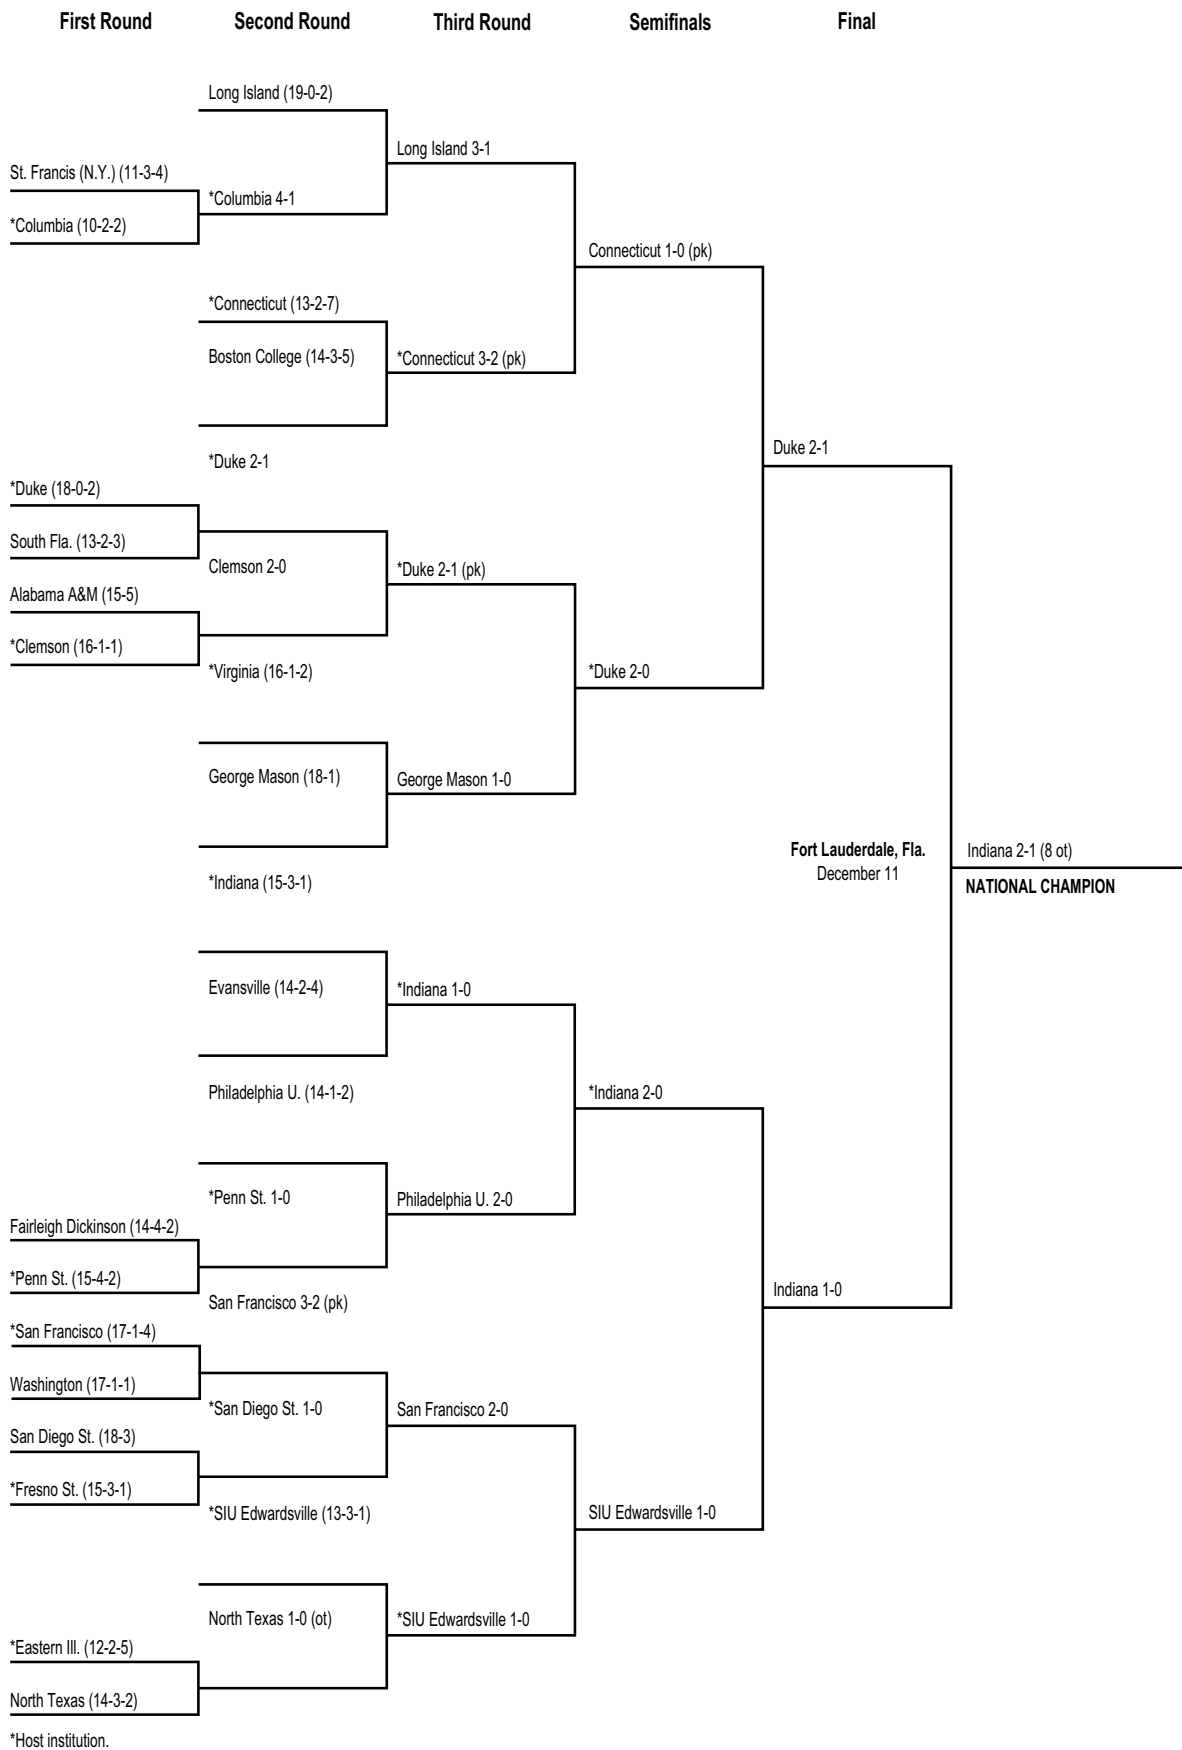

1982 Division I Men's Championship Bracket