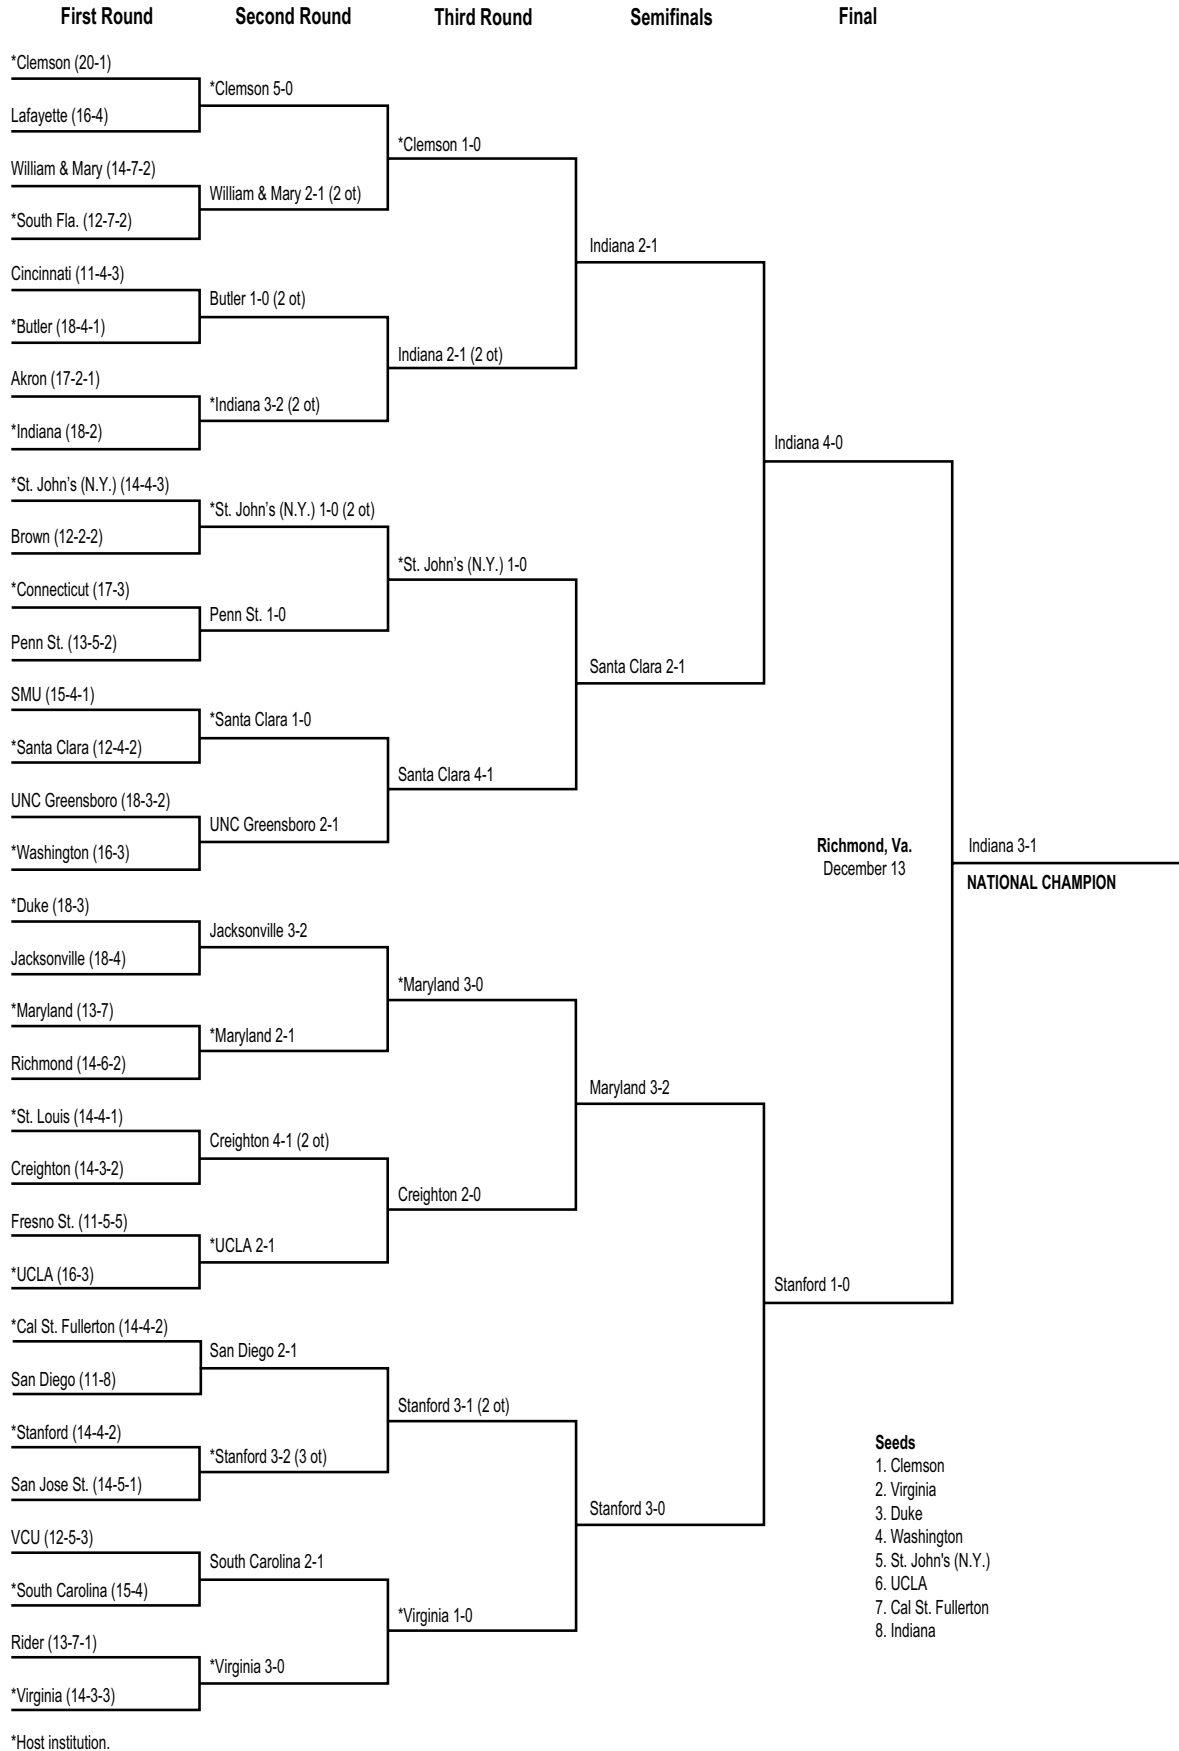

1998 Division I Men's Championship Bracket