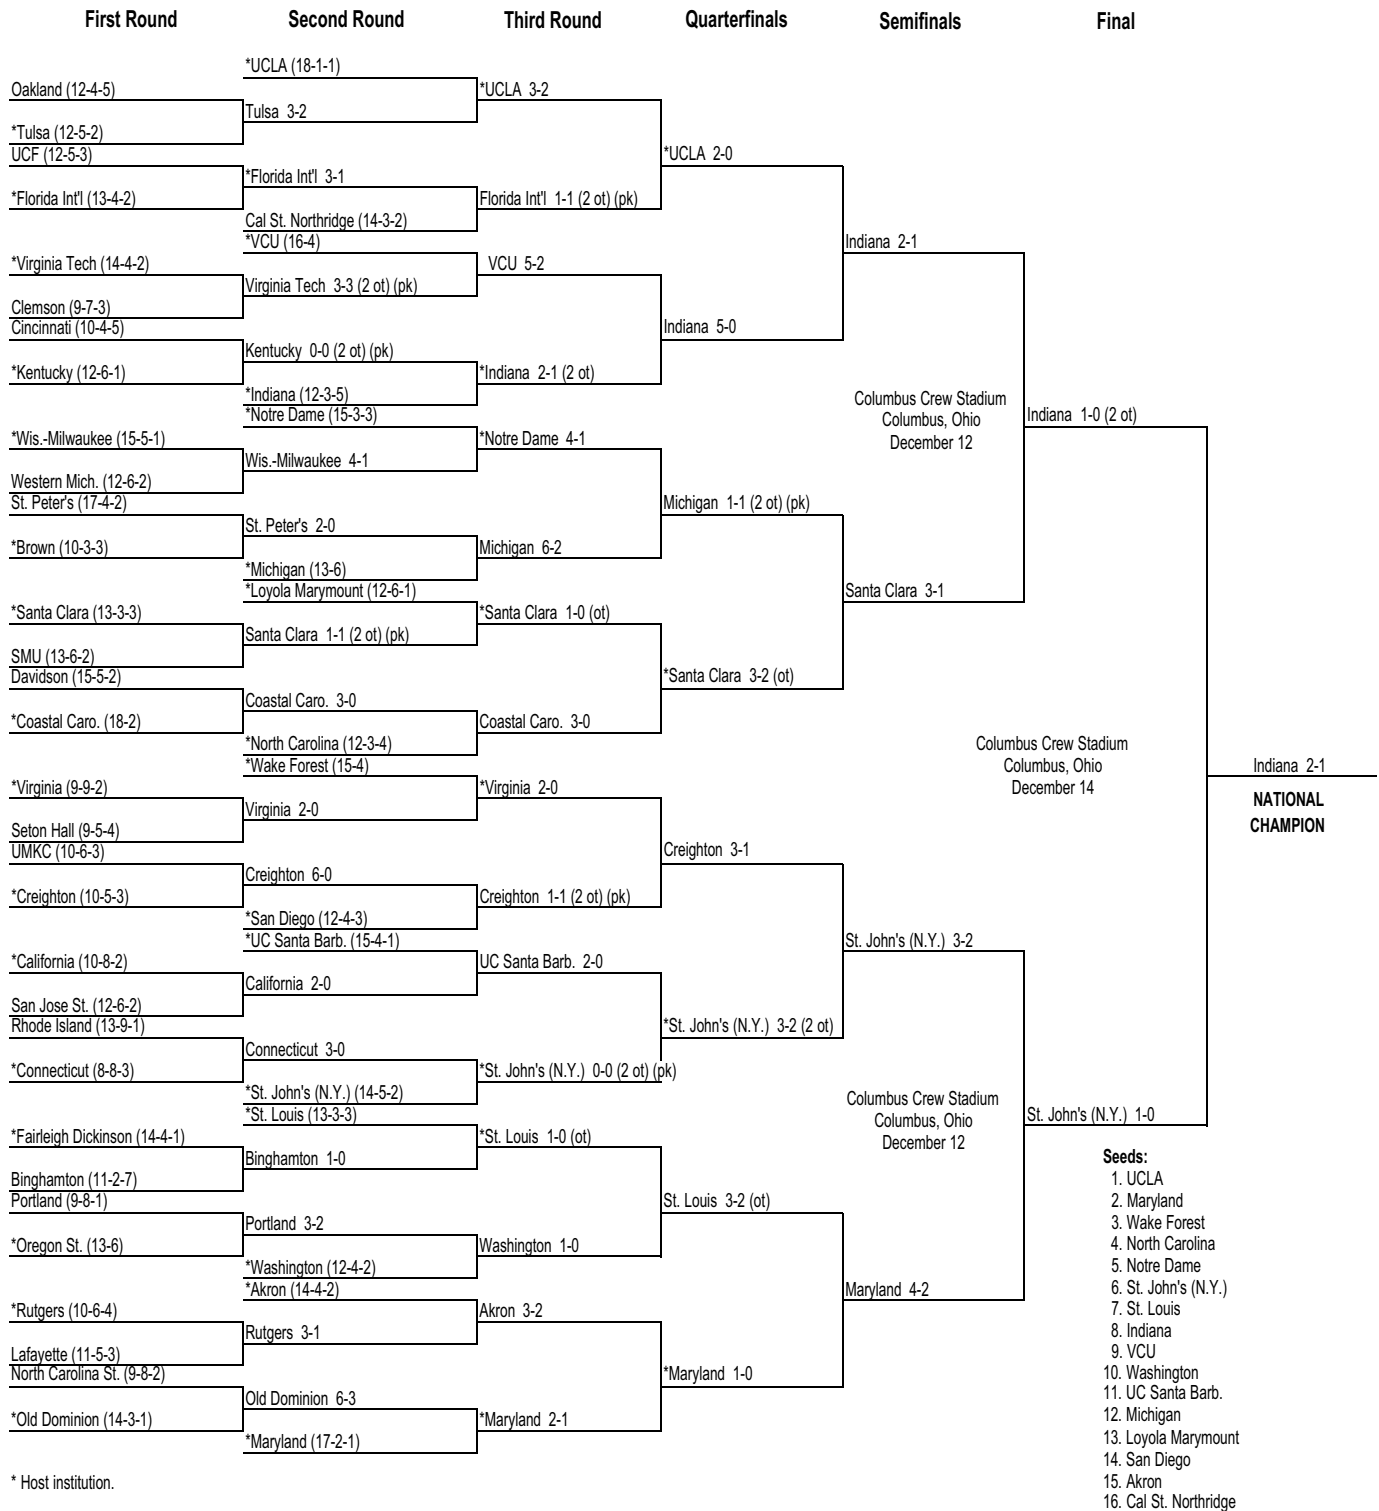

*Host institution.

Seeds:

1. Wake Forest
2. Maryland
3. UCLA
4. St. John's (N.Y.)
5. Boston College
6. Virginia
7. Connecticut
8. VCU

2003 Division I Men's Championship Bracket

2004 Division I Men's Championship Bracket