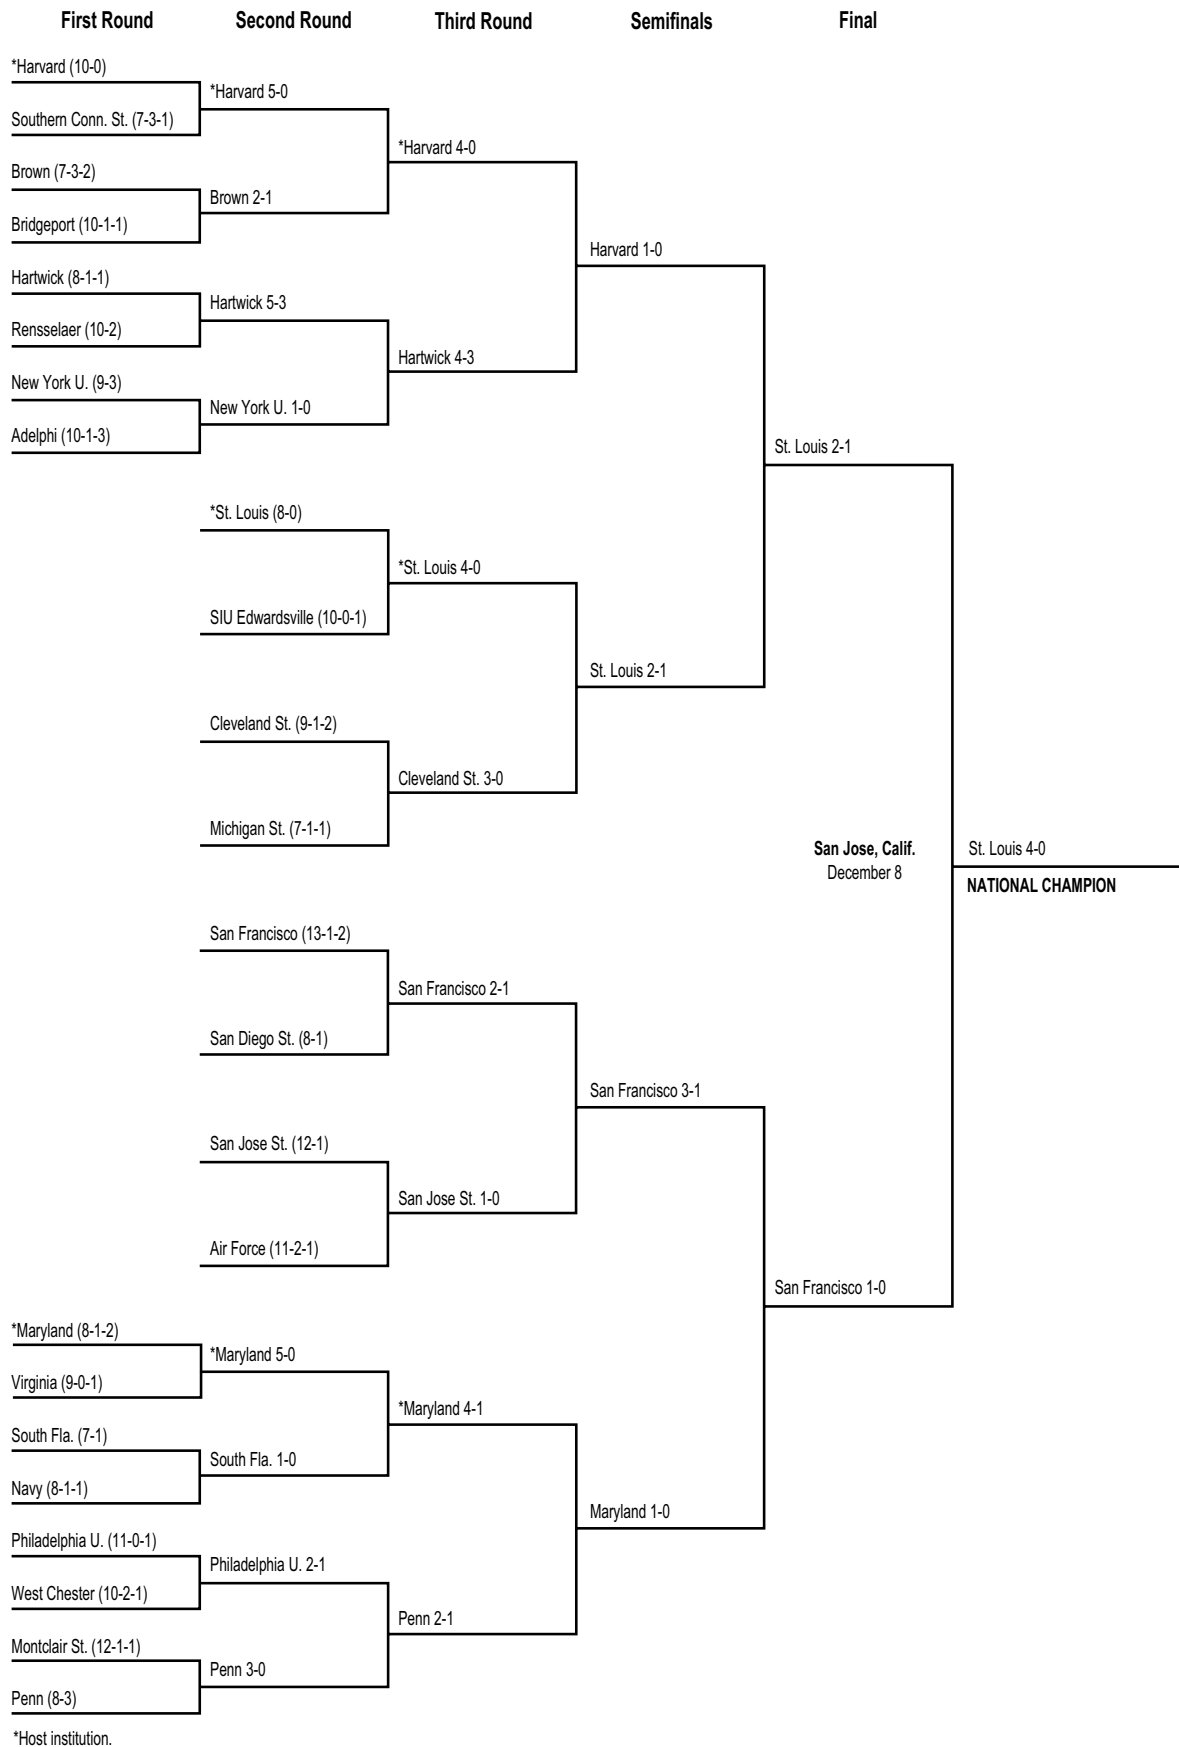

1969 Division I Men's Championship Bracket