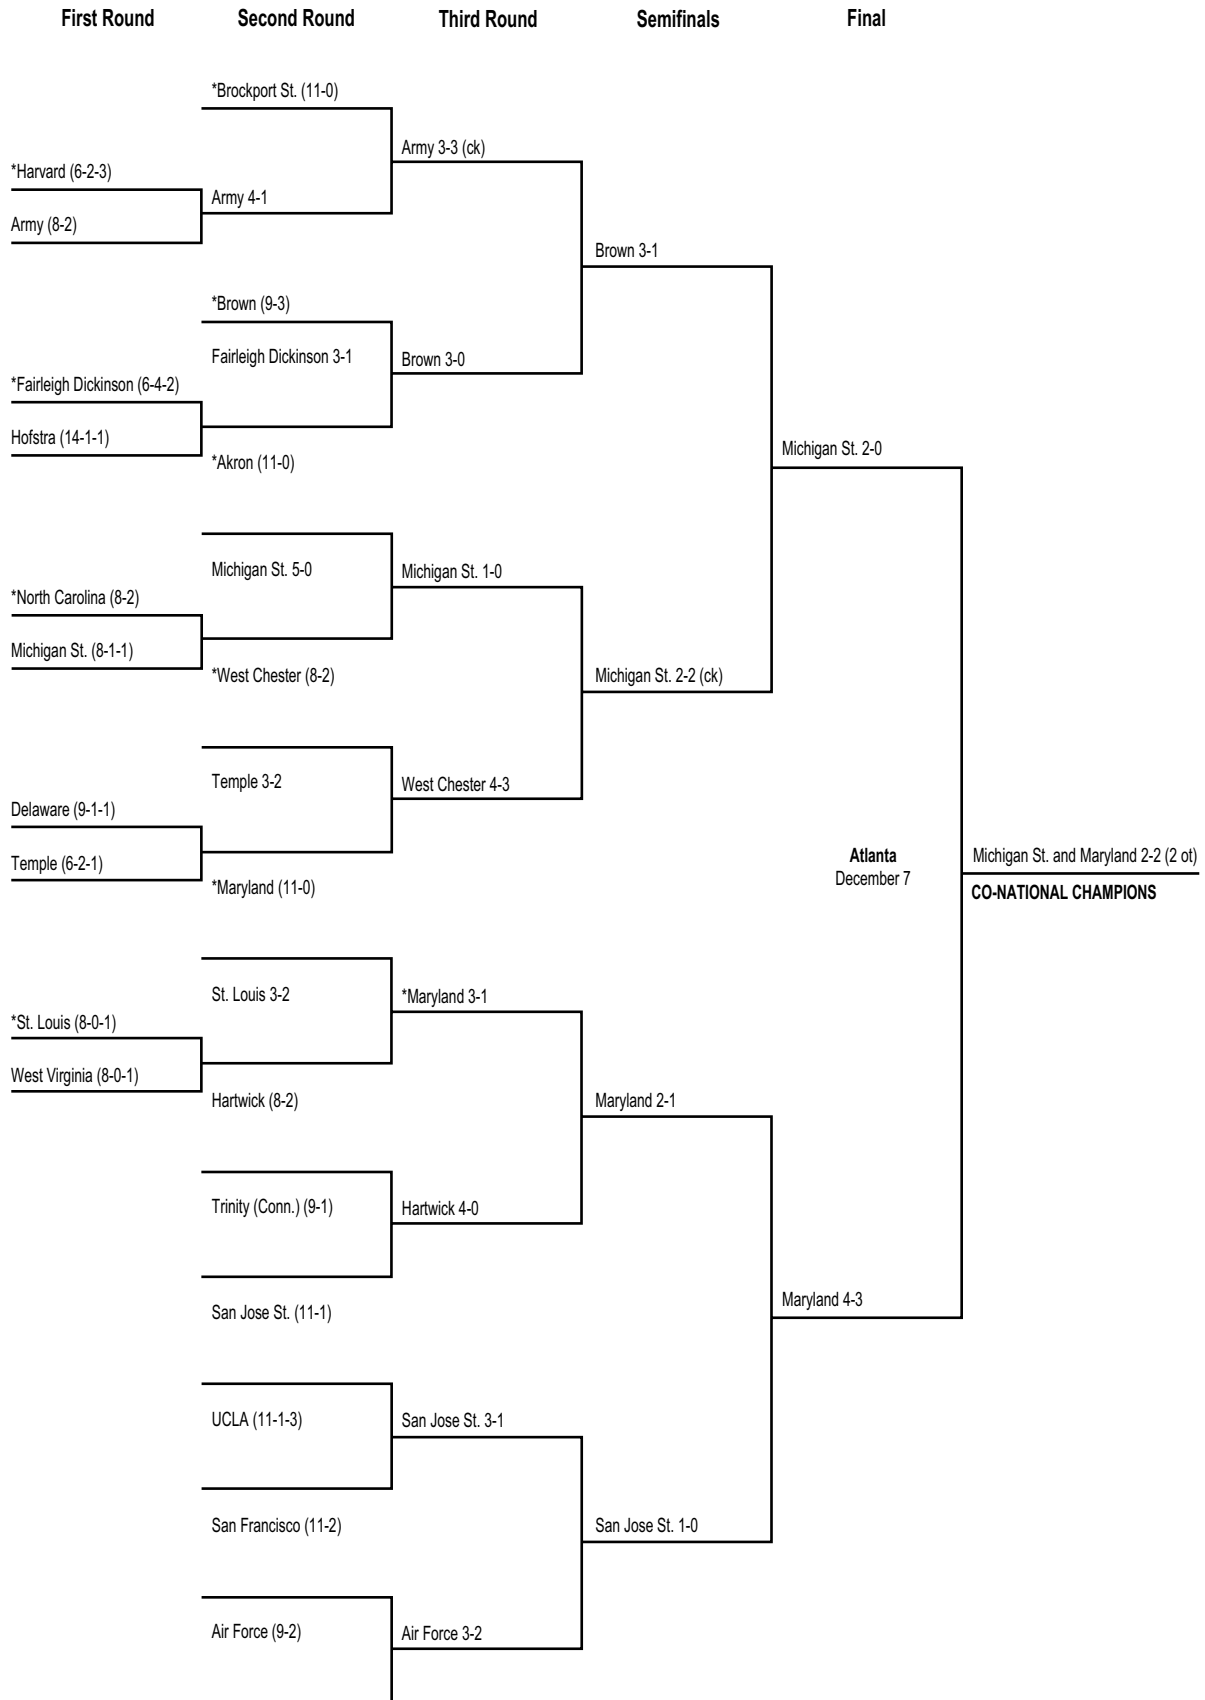

1968 Division I Men's Championship Bracket

*Host institution.