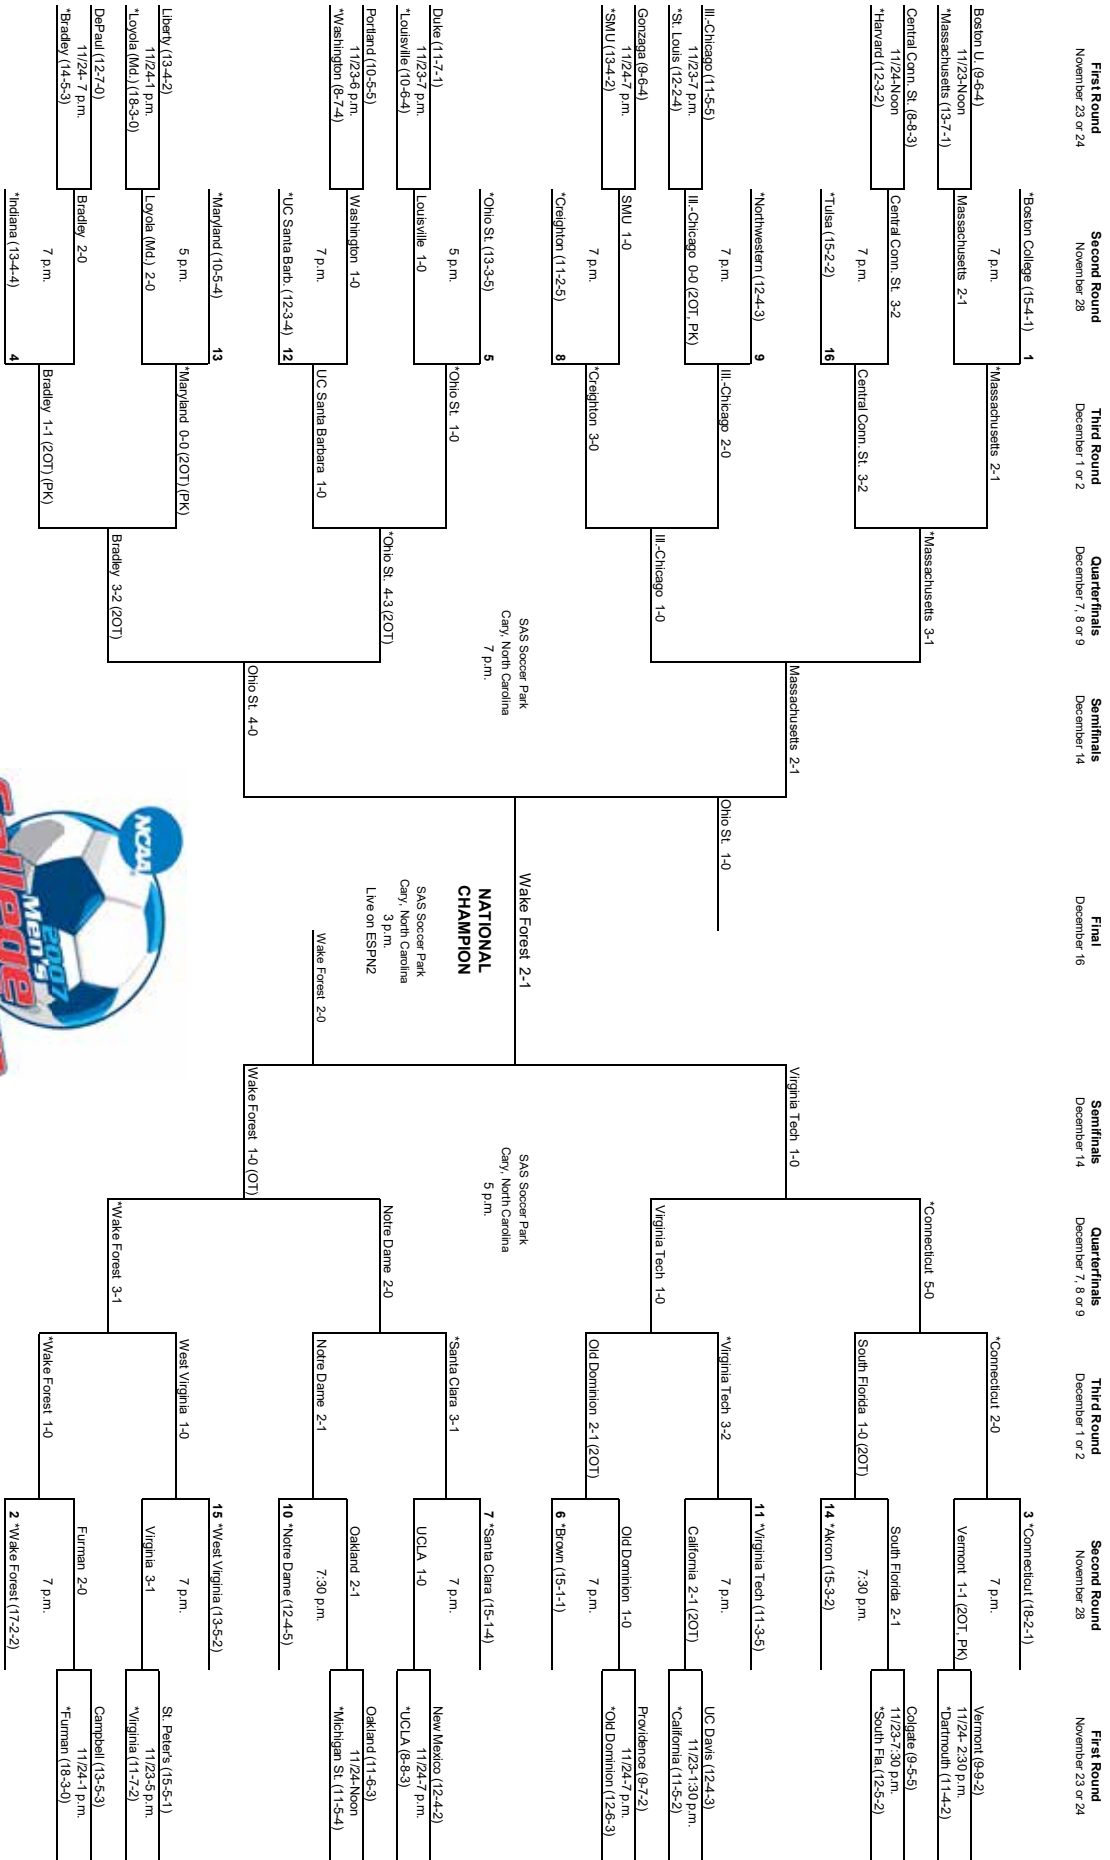

NCAA Division I Men's SOCCER CHAMPIONSHIP

SAS Soccer Park
Cary, North Carolina
7 p.m.

SAS Soccer Park
Cary, North Carolina
5 p.m.

* - Host Institution
All times local