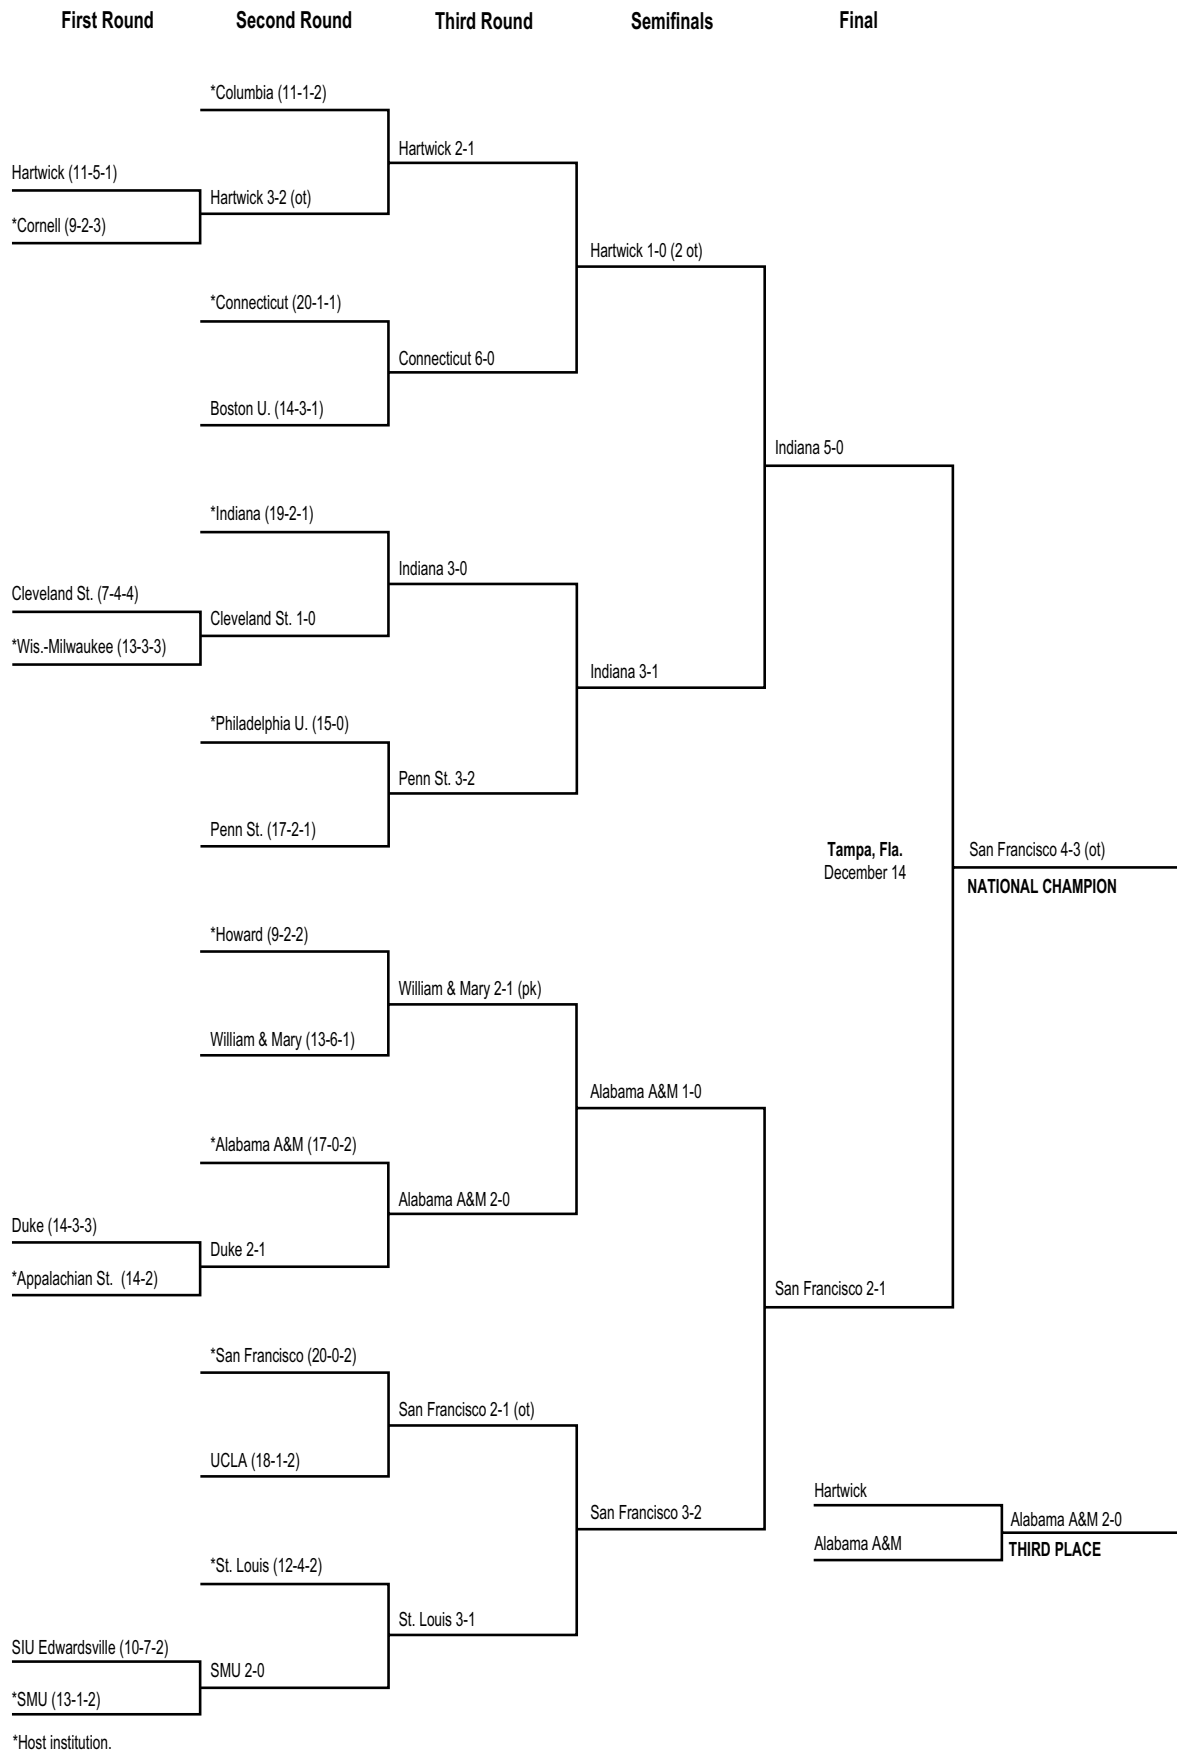

1980 Division I Men's Championship Bracket

*Host institution.