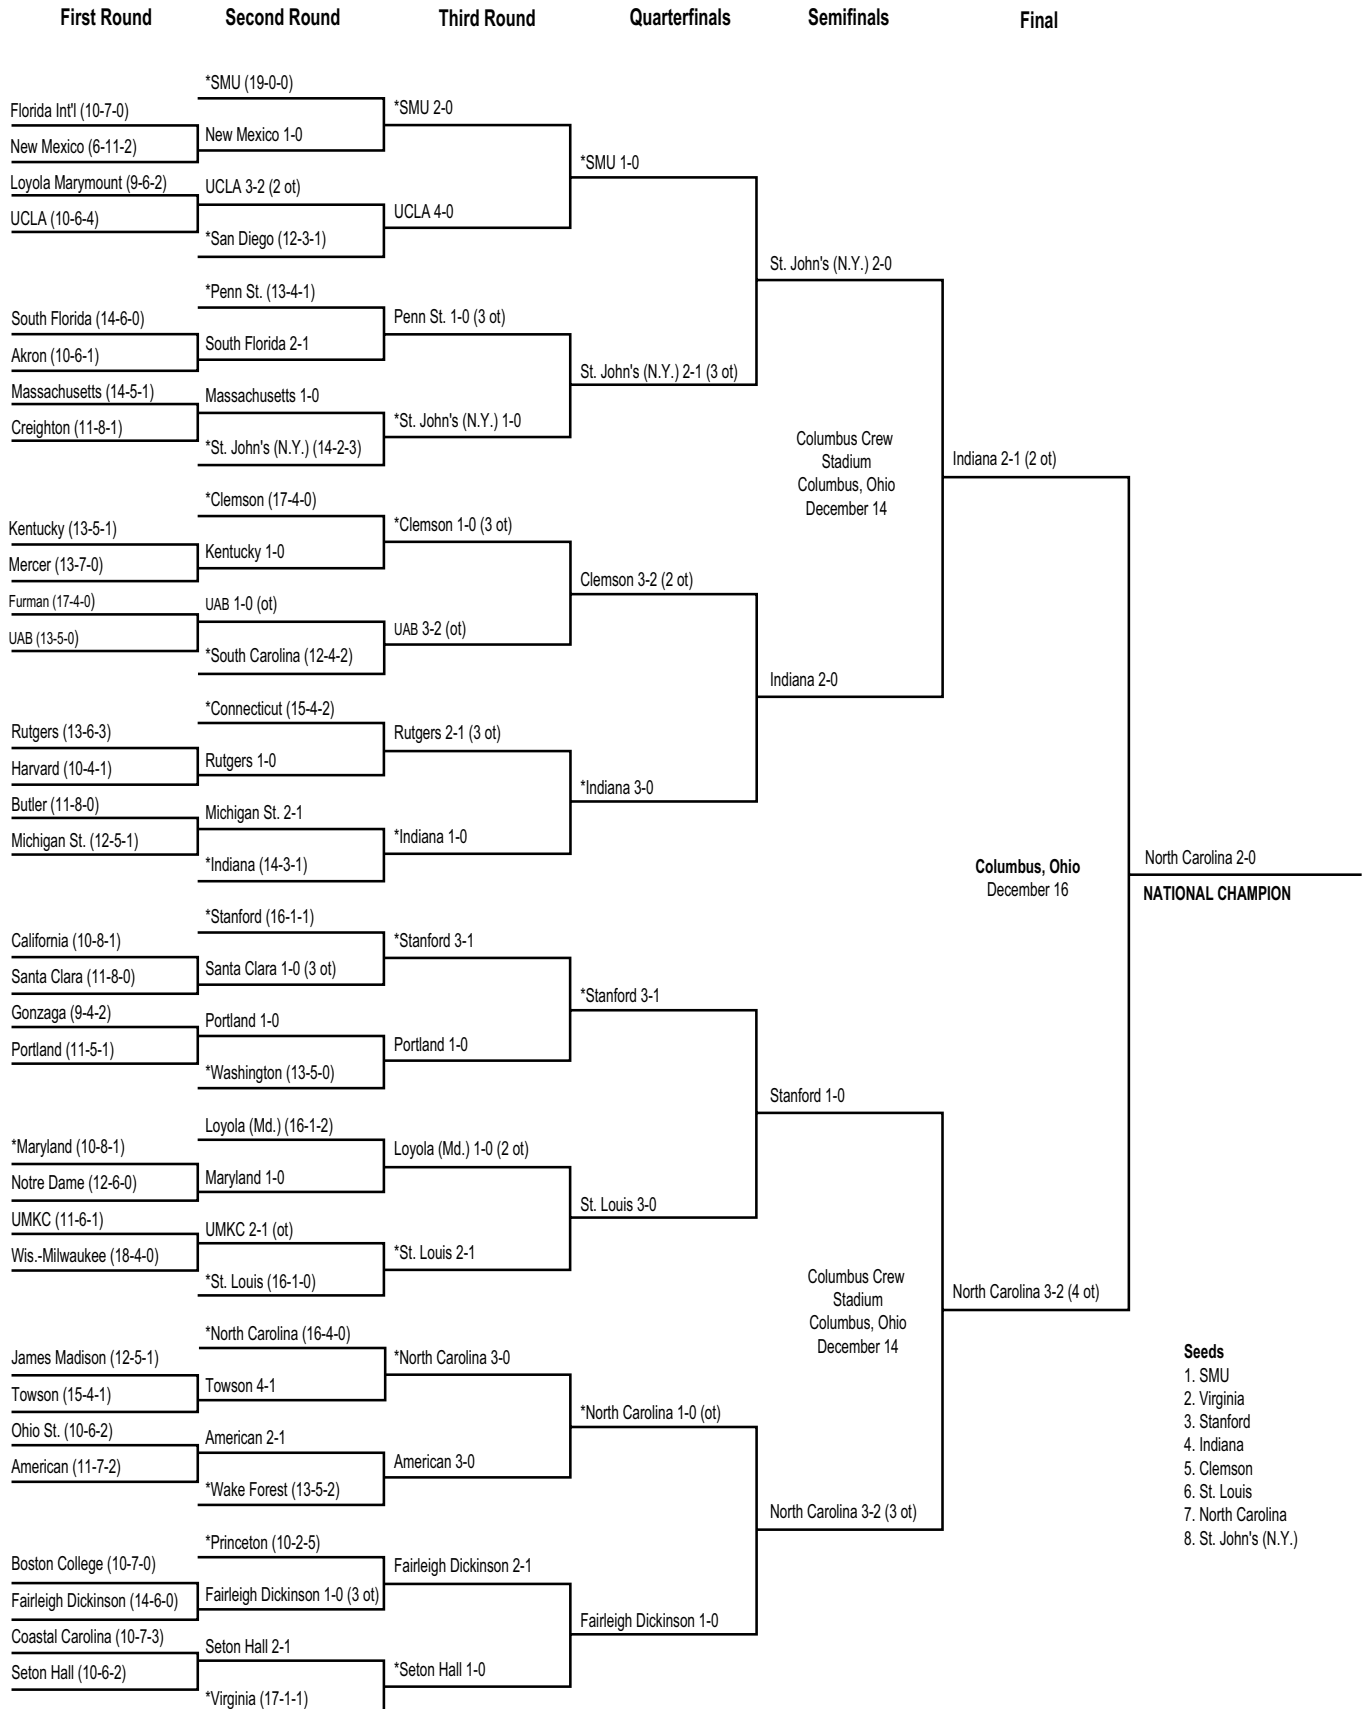

2001 Division I Men's Championship Bracket

*Host institution.

Seeds

1. SMU
2. Virginia
3. Stanford
4. Indiana
5. Clemson
6. St. Louis
7. North Carolina
8. St. John's (N.Y.)