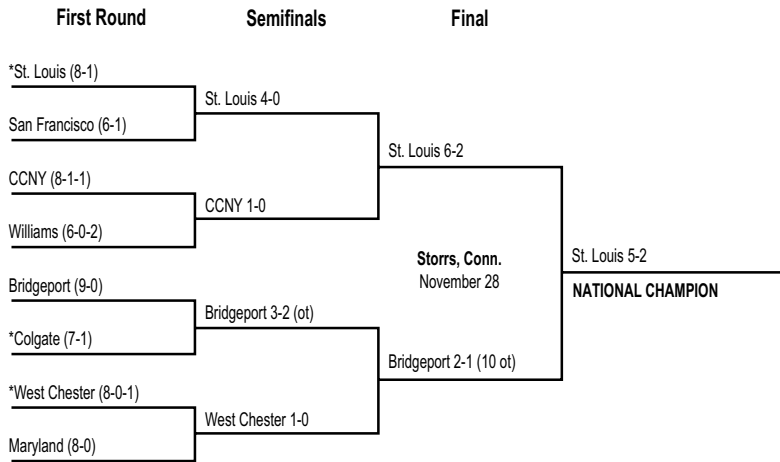

BRACKETS

1959 Division I Men's Championship Bracket