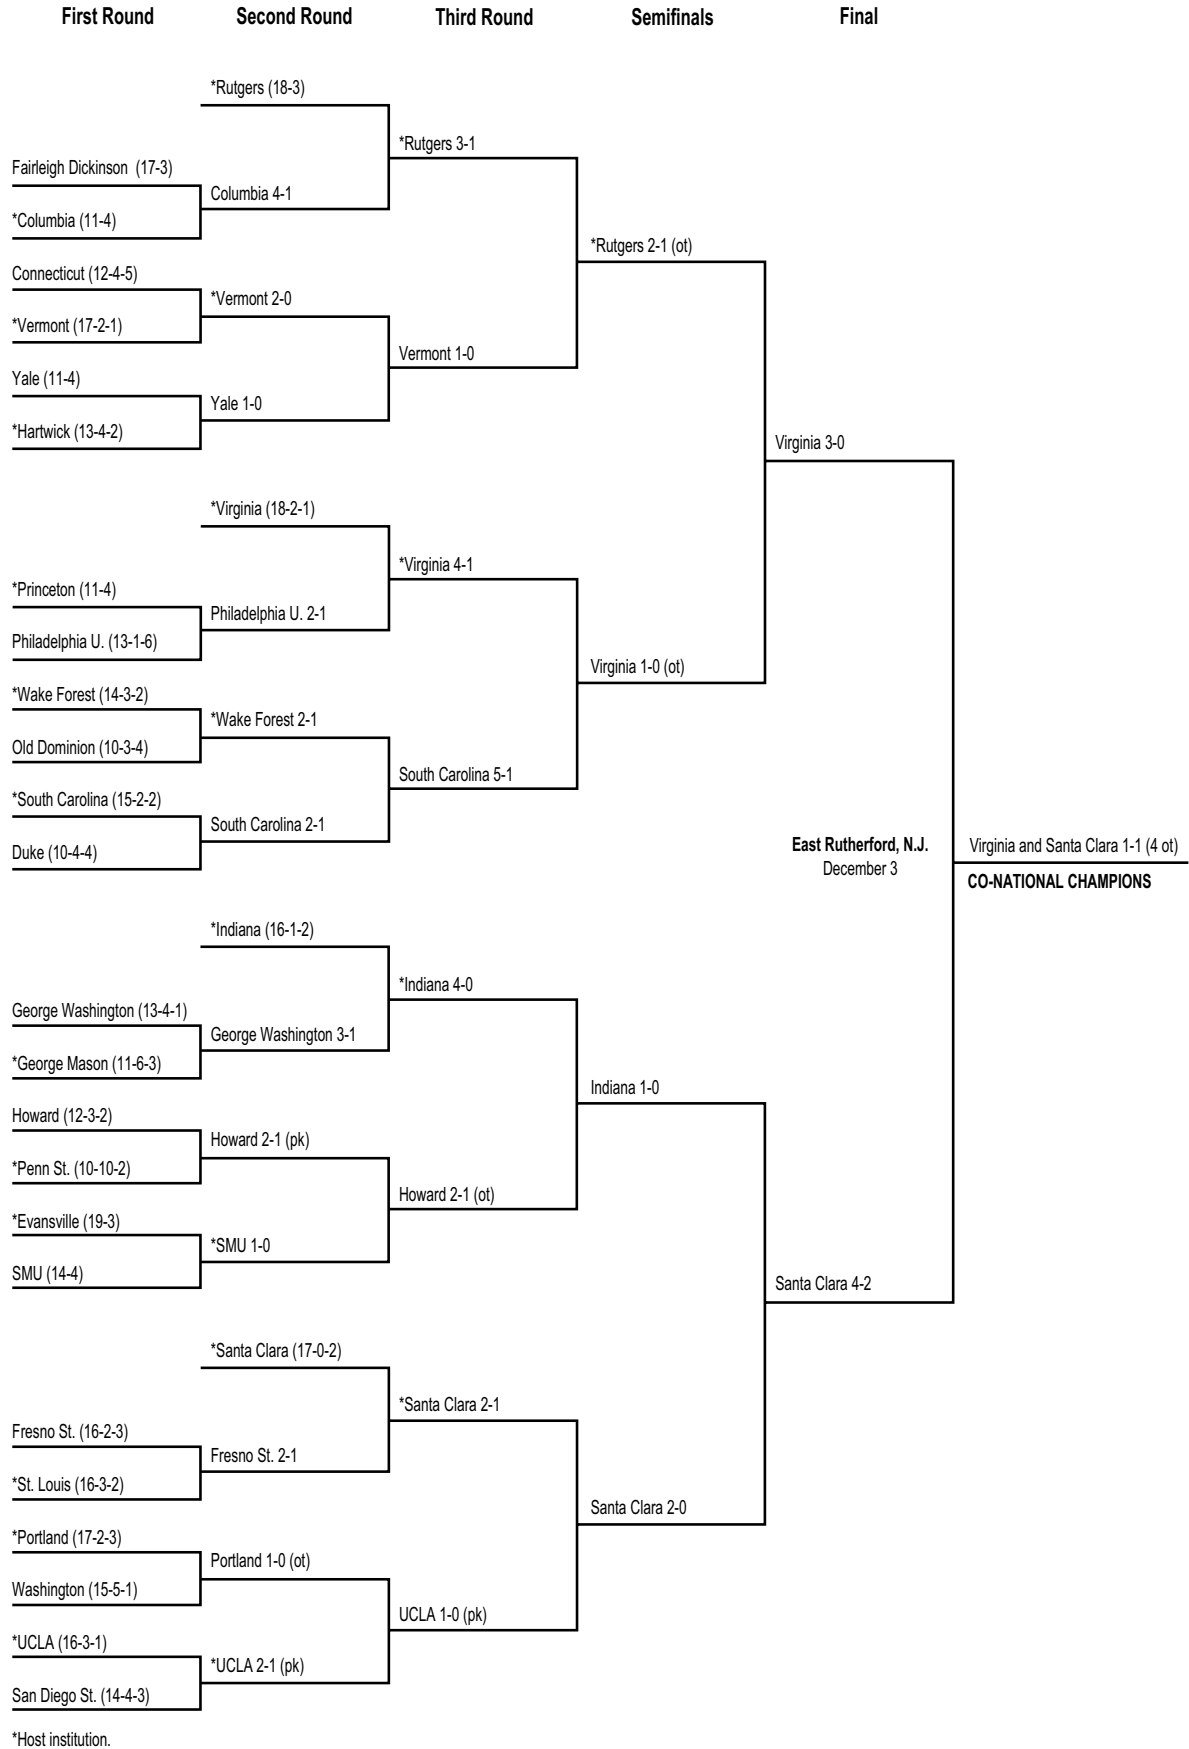

1989 Division I Men's Championship Bracket

*Host institution.