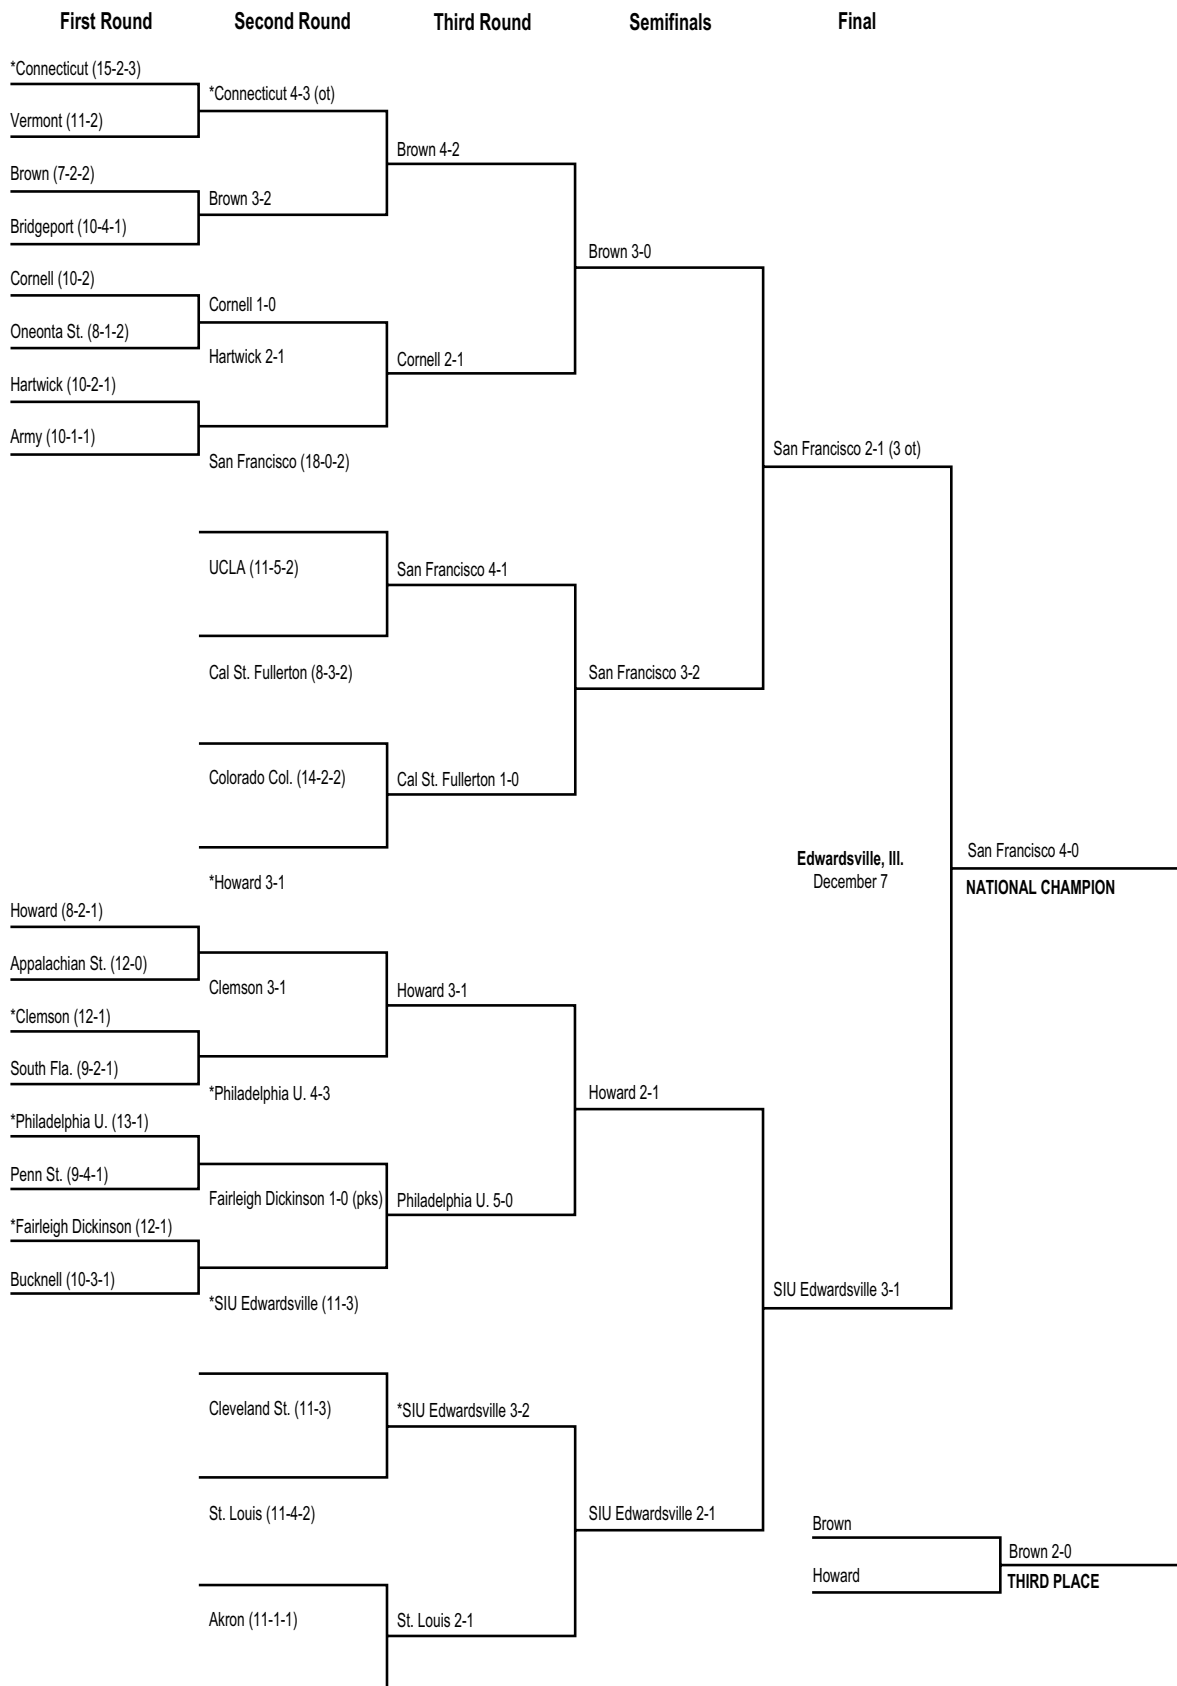

*Host institution.

1974 Division I Men's Championship Bracket

*Host institution.

1975 Division I Men's Championship Bracket

*Host institution.

1976 Division I Men's Championship Bracket

*Host institution.

1977 Division I Men's Championship Bracket