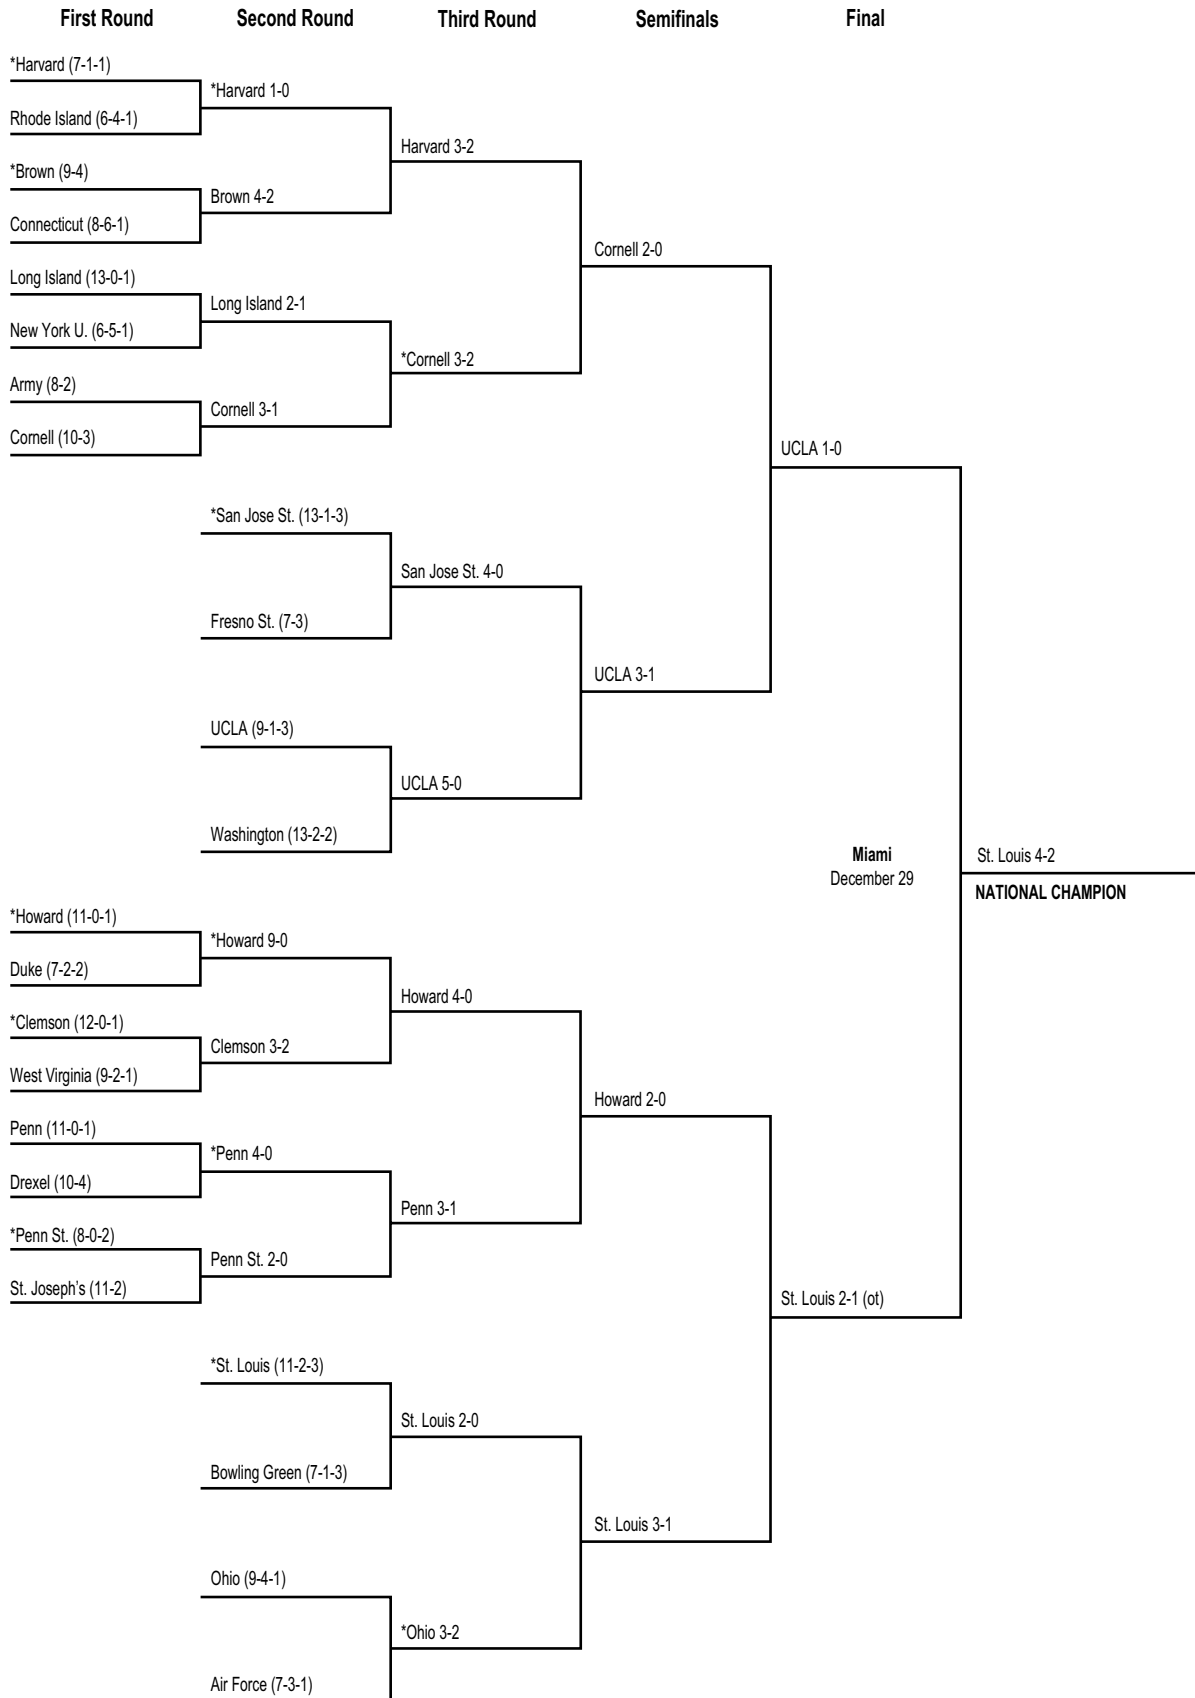

1972 Division I Men's Championship Bracket

*Host institution.