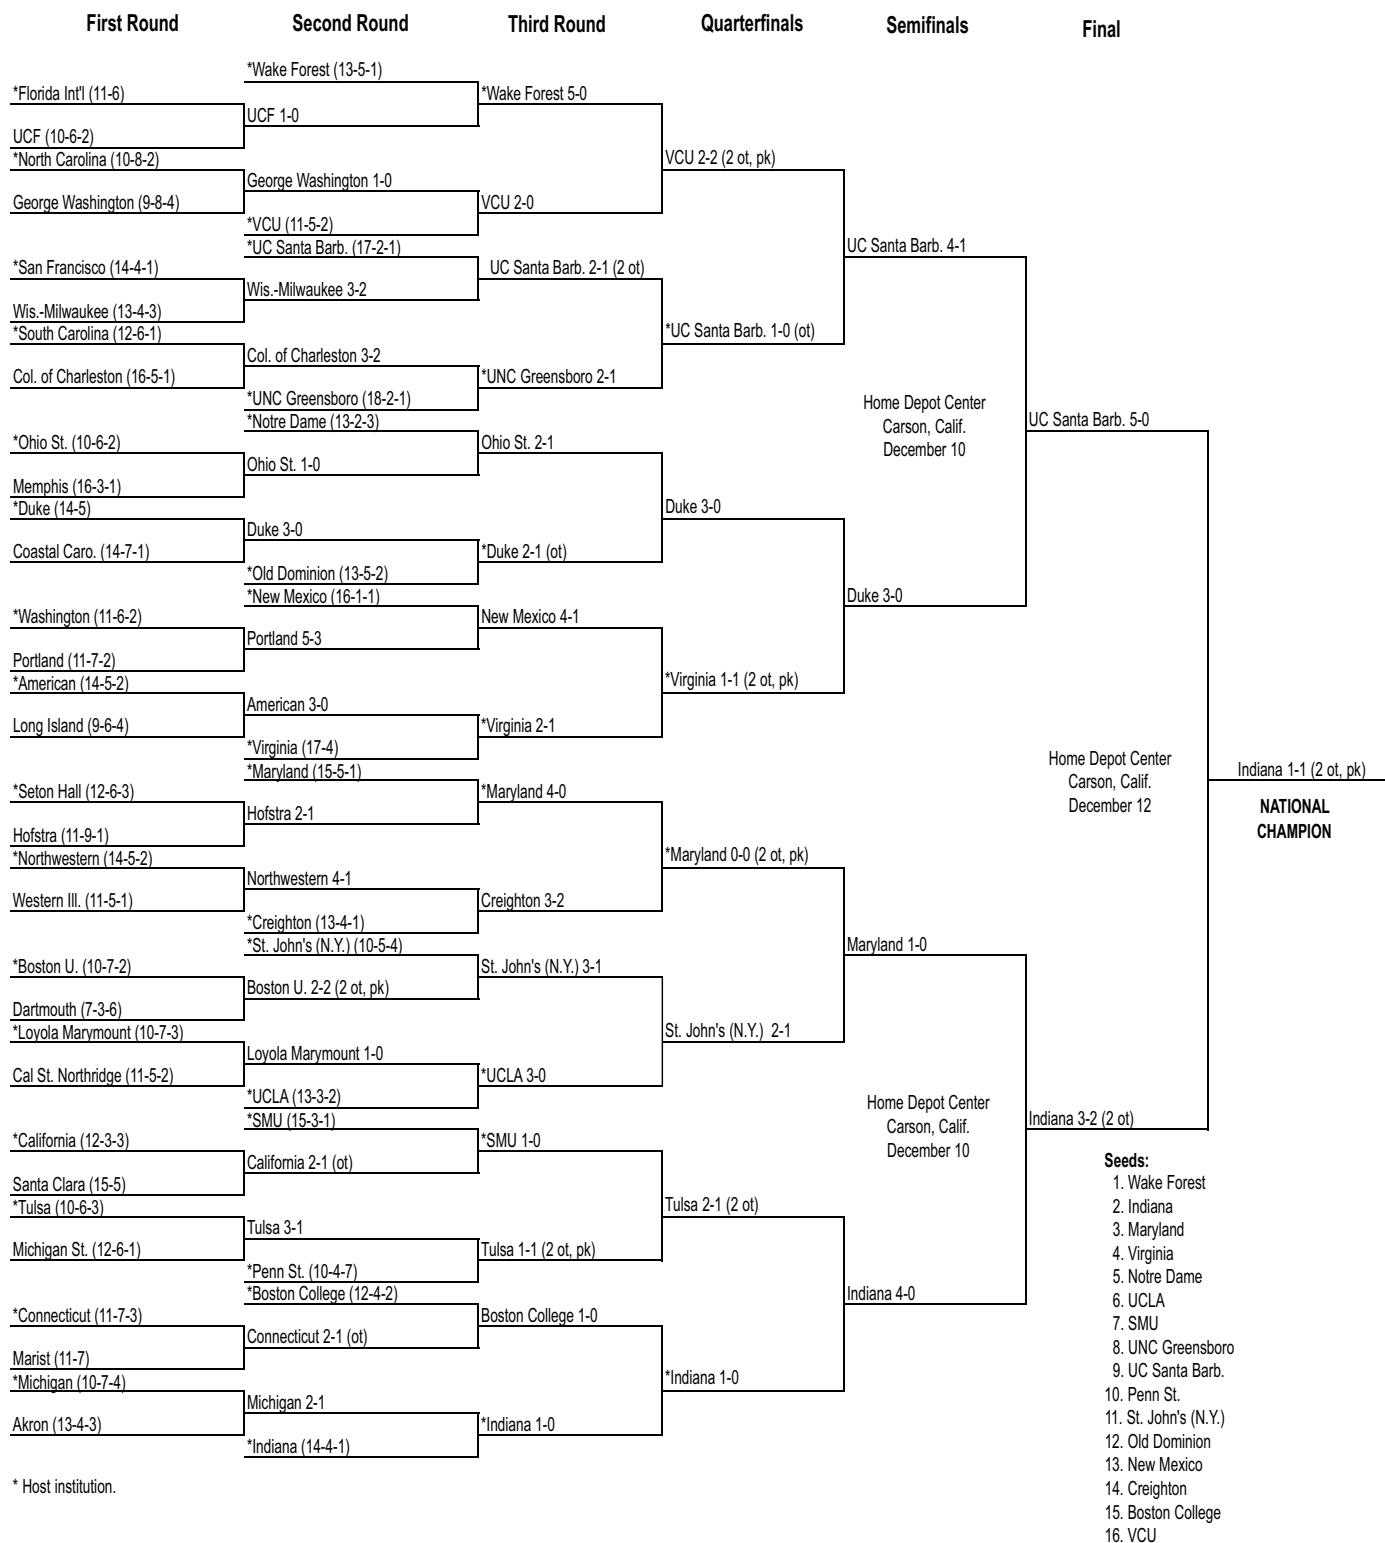

*Host institution.

Seeds:

1. Wake Forest
2. Maryland
3. UCLA
4. St. John's (N.Y.)
5. Boston College
6. Virginia
7. Connecticut
8. VCU

2003 Division I Men's Championship Bracket

2004 Division I Men's Championship Bracket