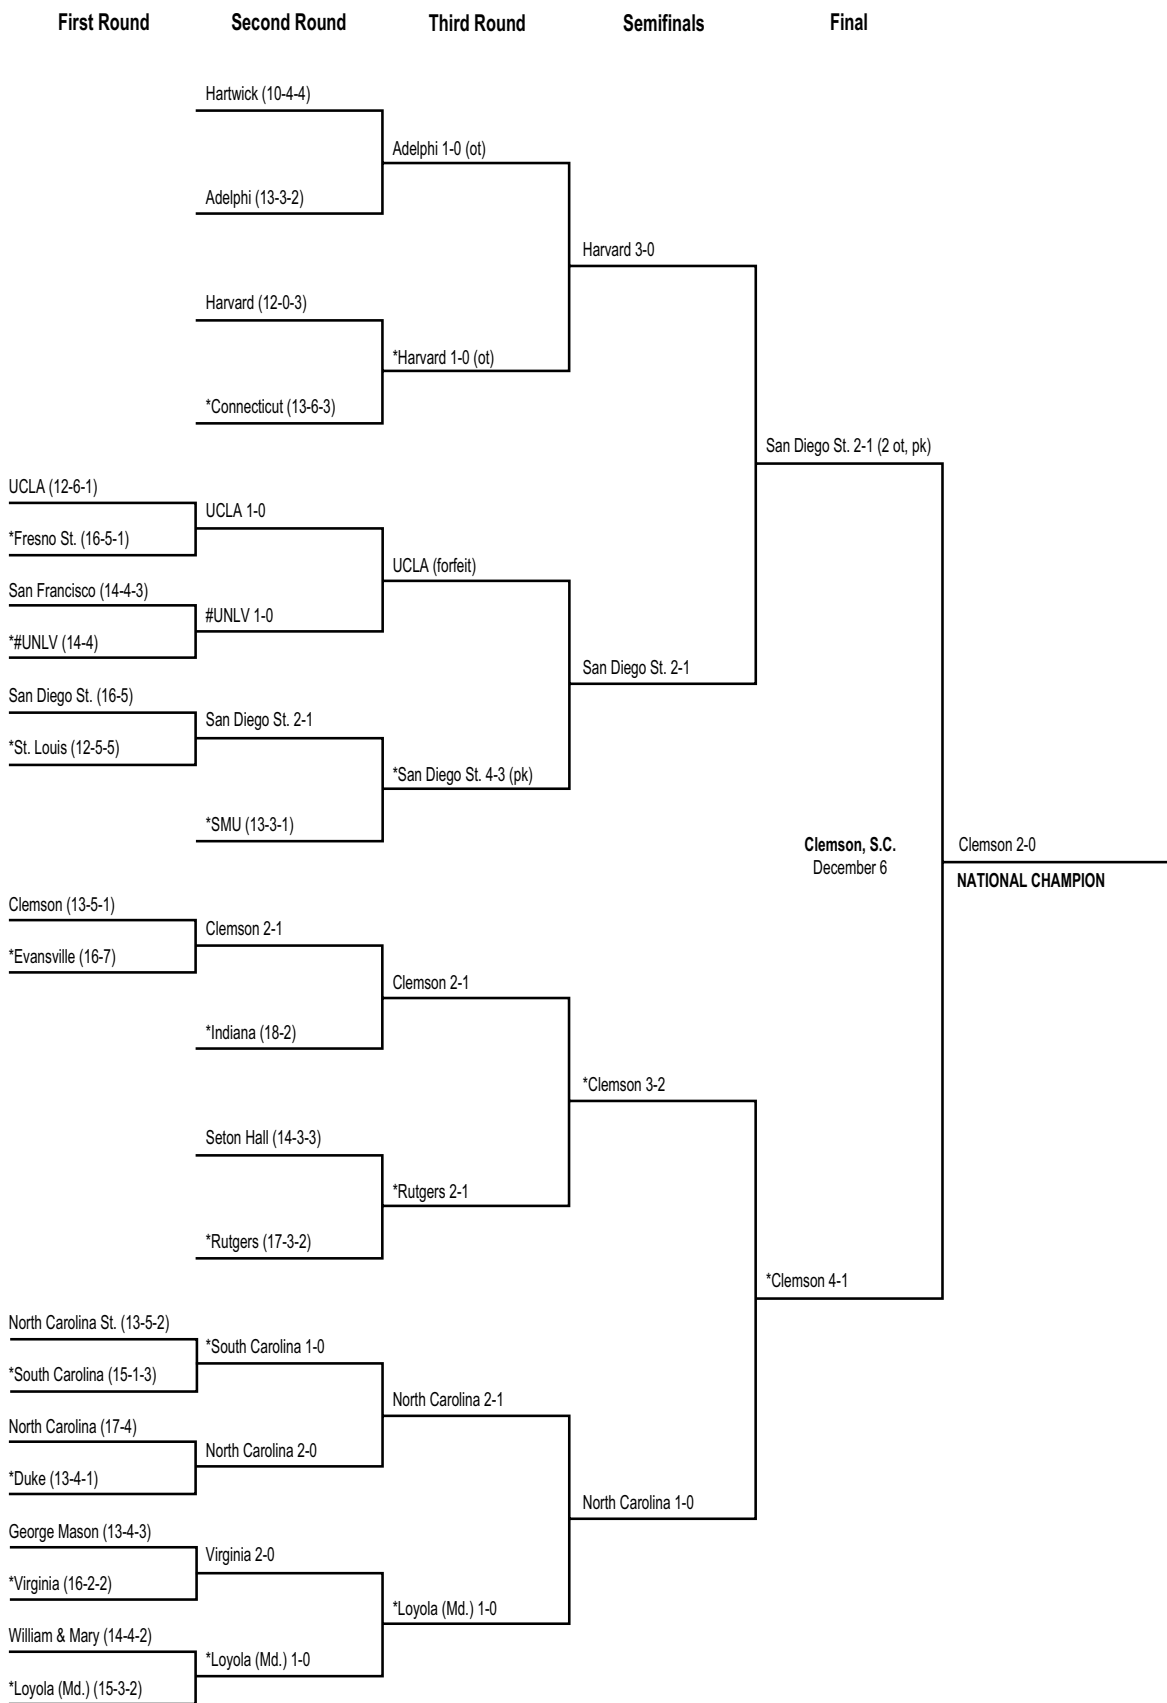

1987 Division I Men's Championship Bracket

*Host institution.
#UNLV's participation in the 1987 tournament was vacated.