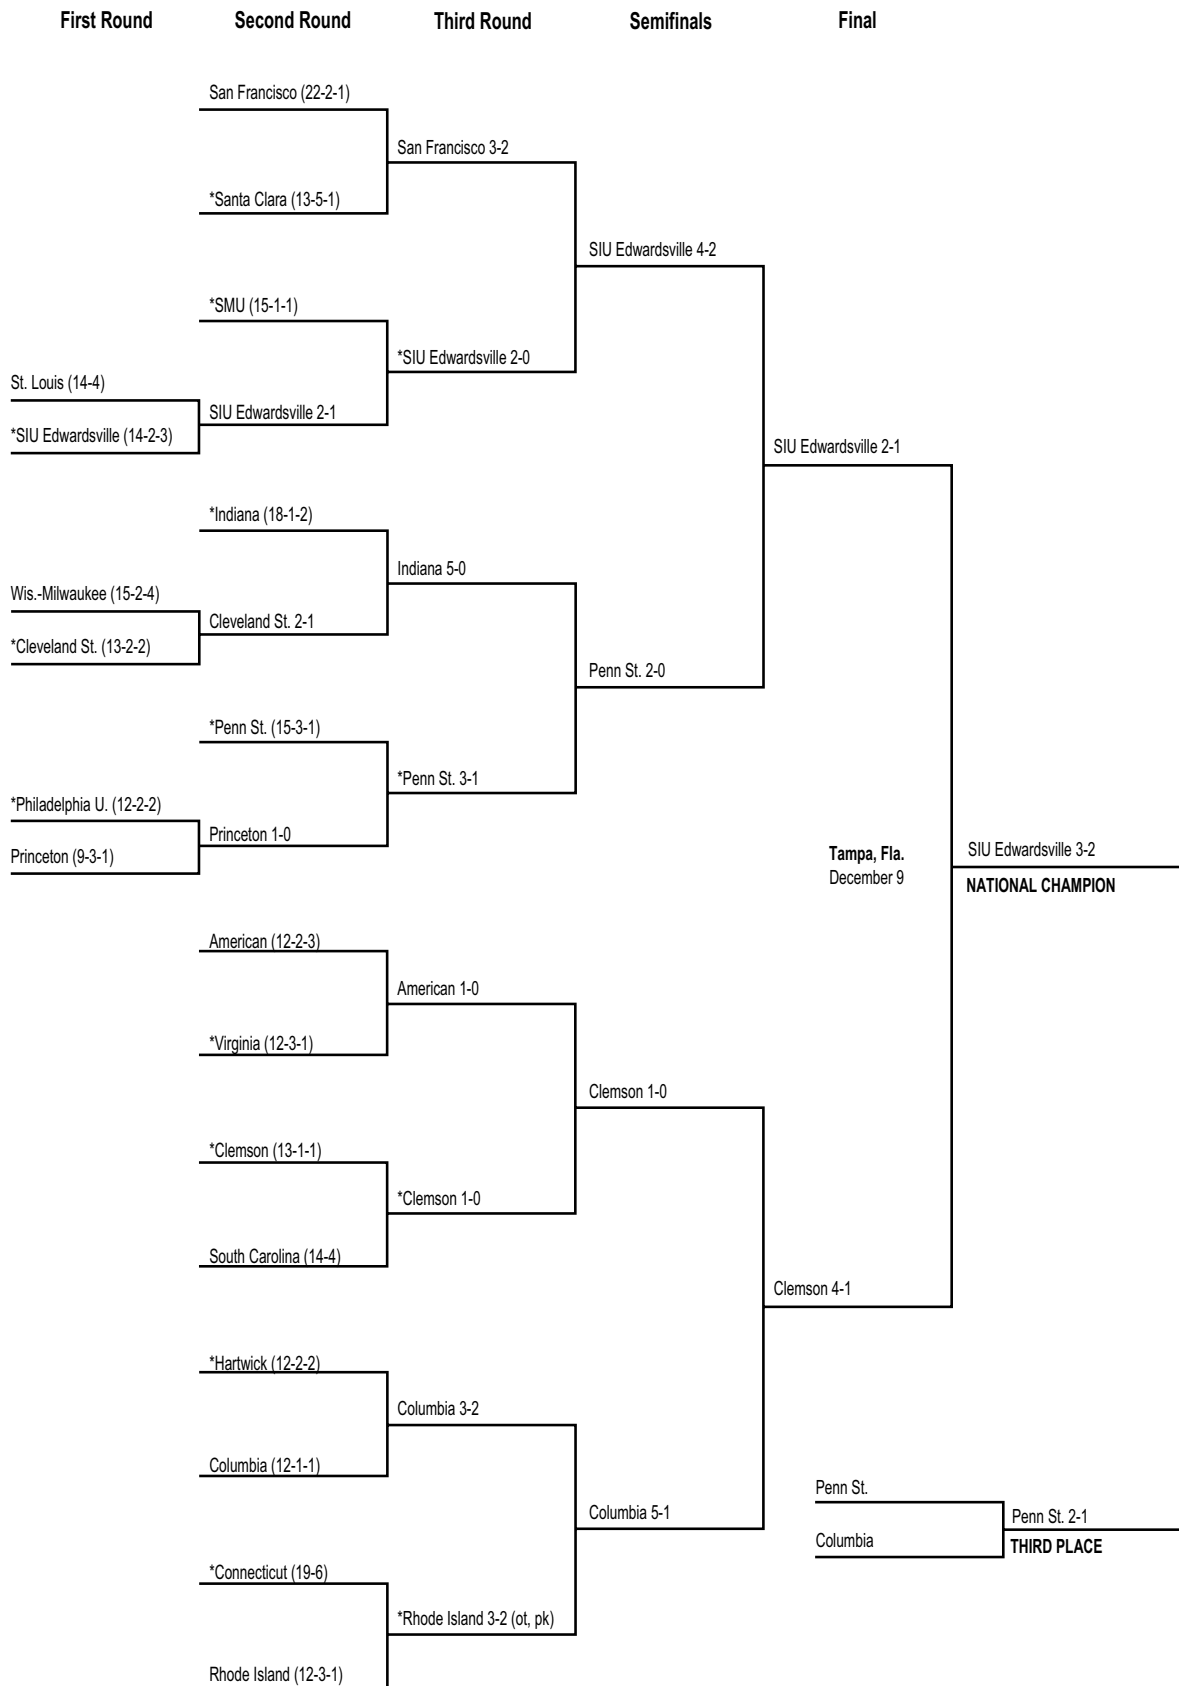

1979 Division I Men's Championship Bracket

*Host institution.