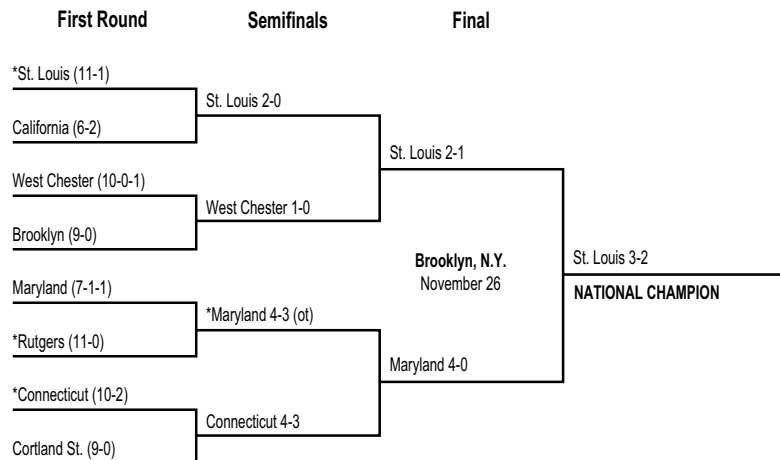

1960 Division I Men's Championship Bracket