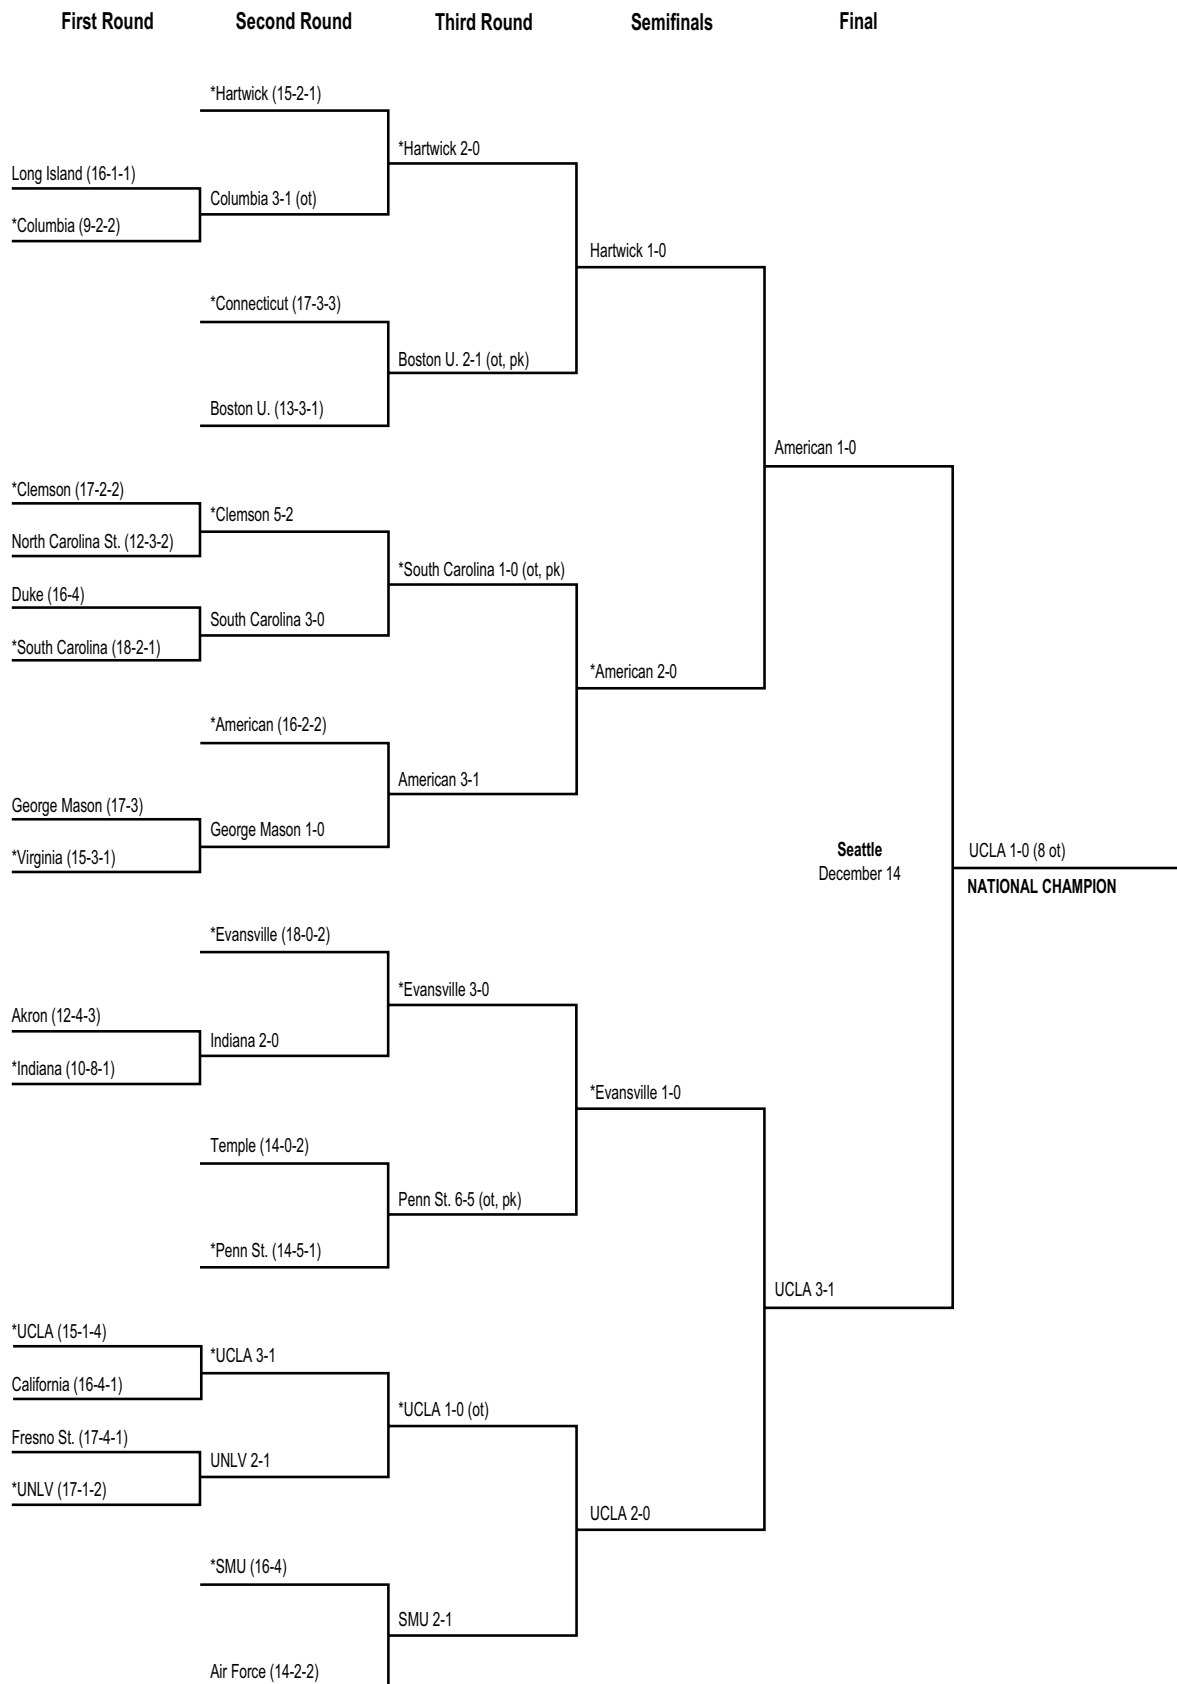

1985 Division I Men's Championship Bracket

*Host institution.