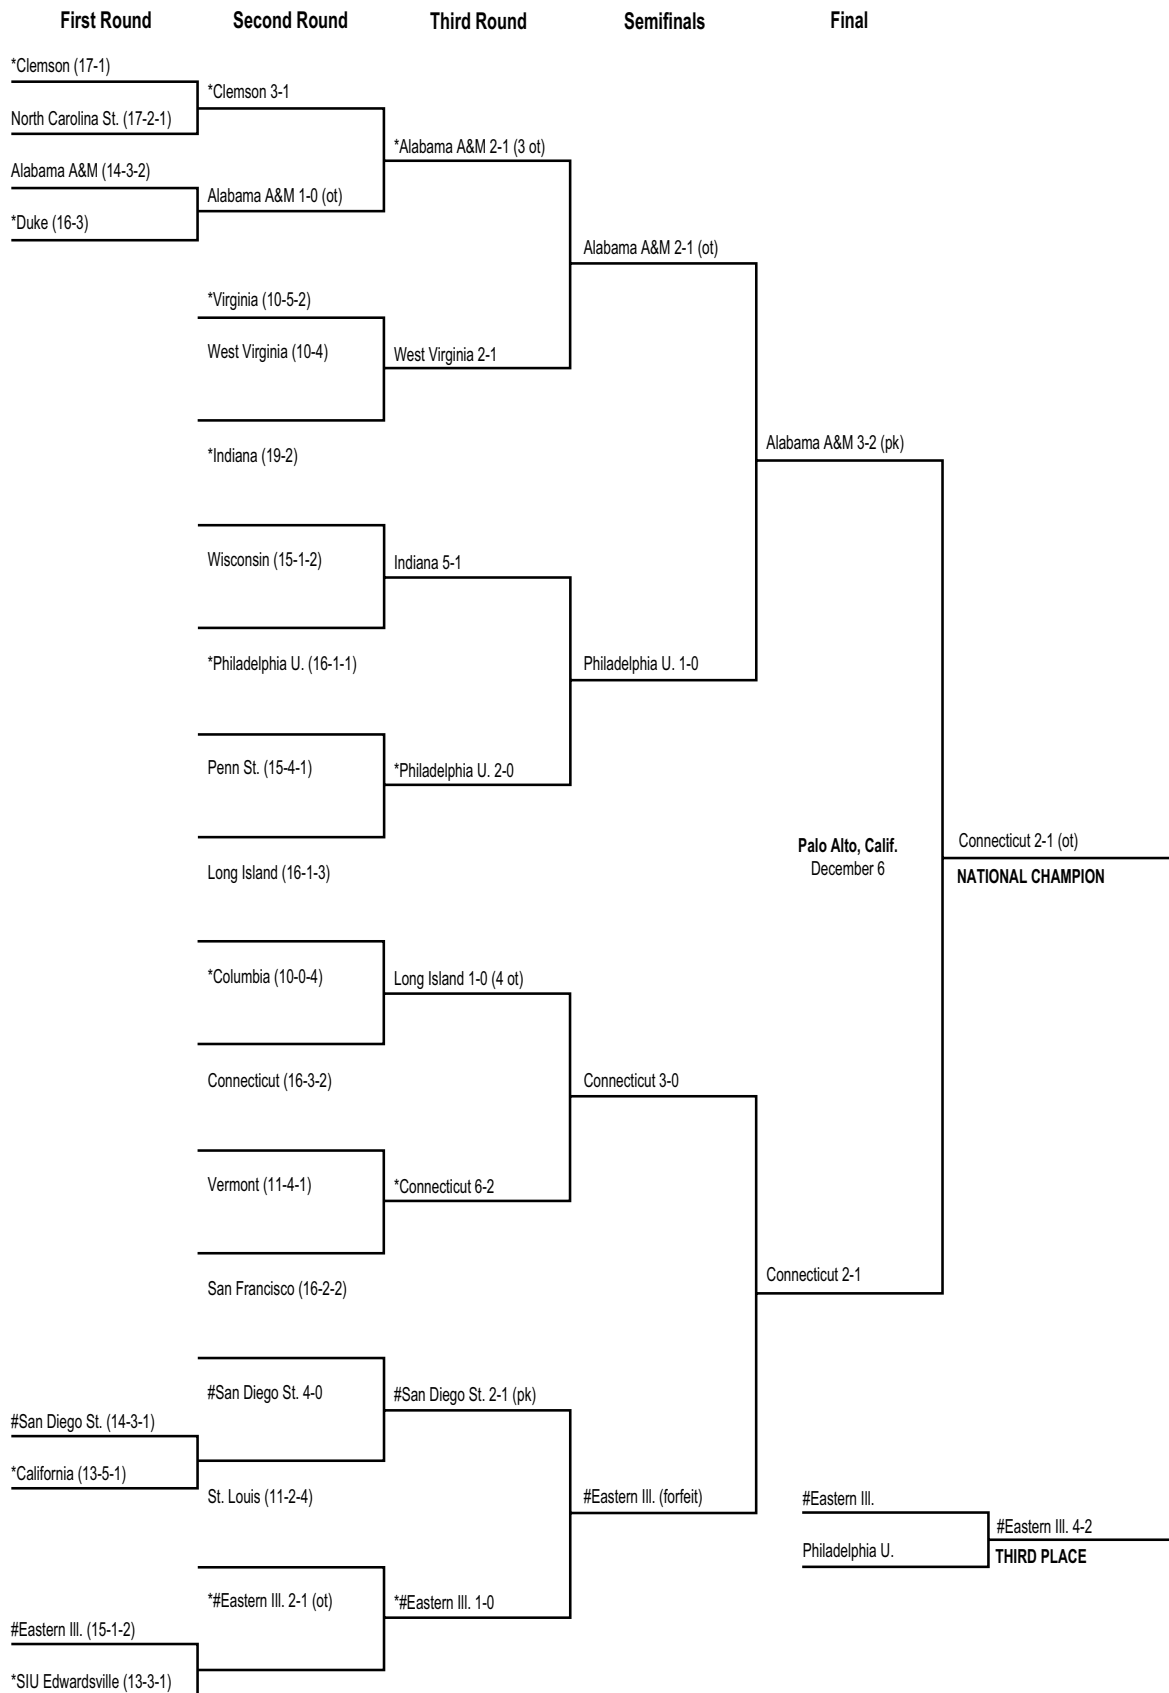

1981 Division I Men's Championship Bracket

*Host institution.

#San Diego St.'s and Eastern Ill.'s participation in the 1981 tournament was vacated.