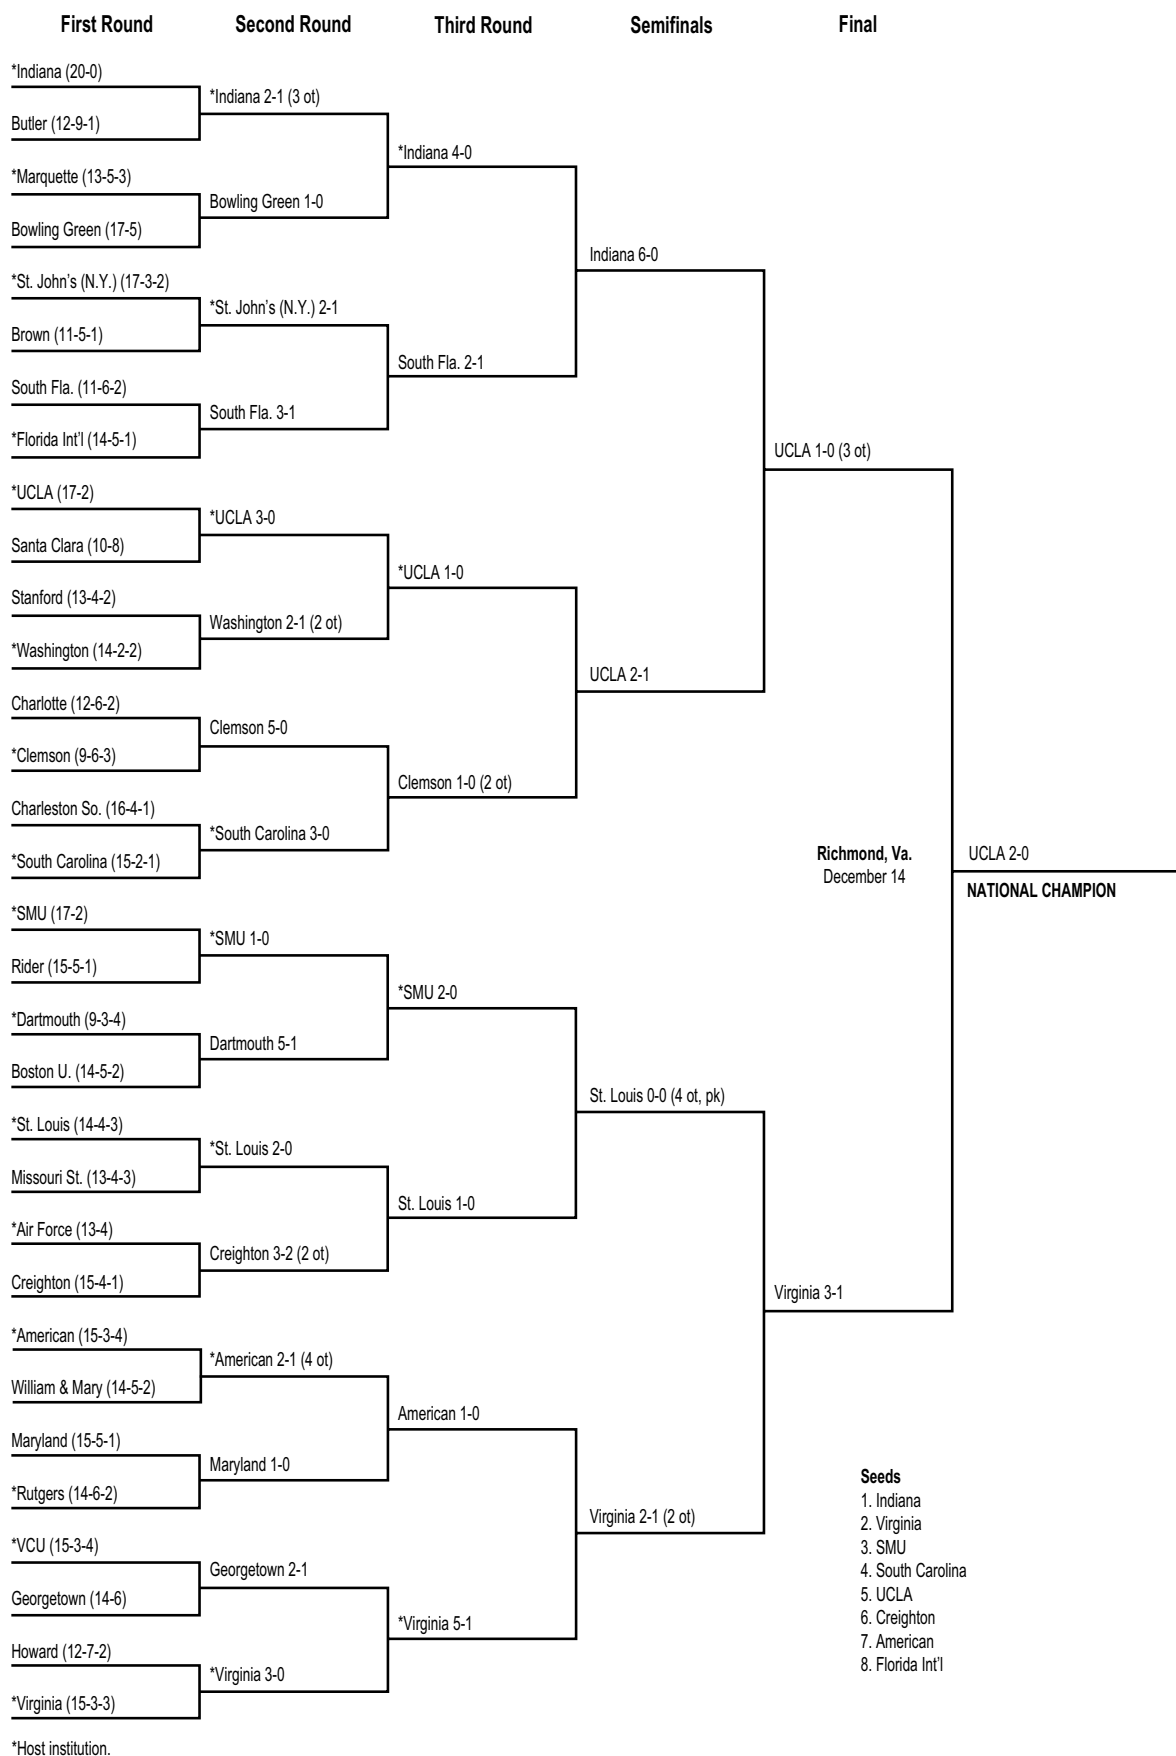

1993 Division I Men's Championship Bracket

1994 Division I Men's Championship Bracket

1995 Division I Men's Championship Bracket

1996 Division I Men's Championship Bracket

*Host institution.

1997 Division I Men's Championship Bracket