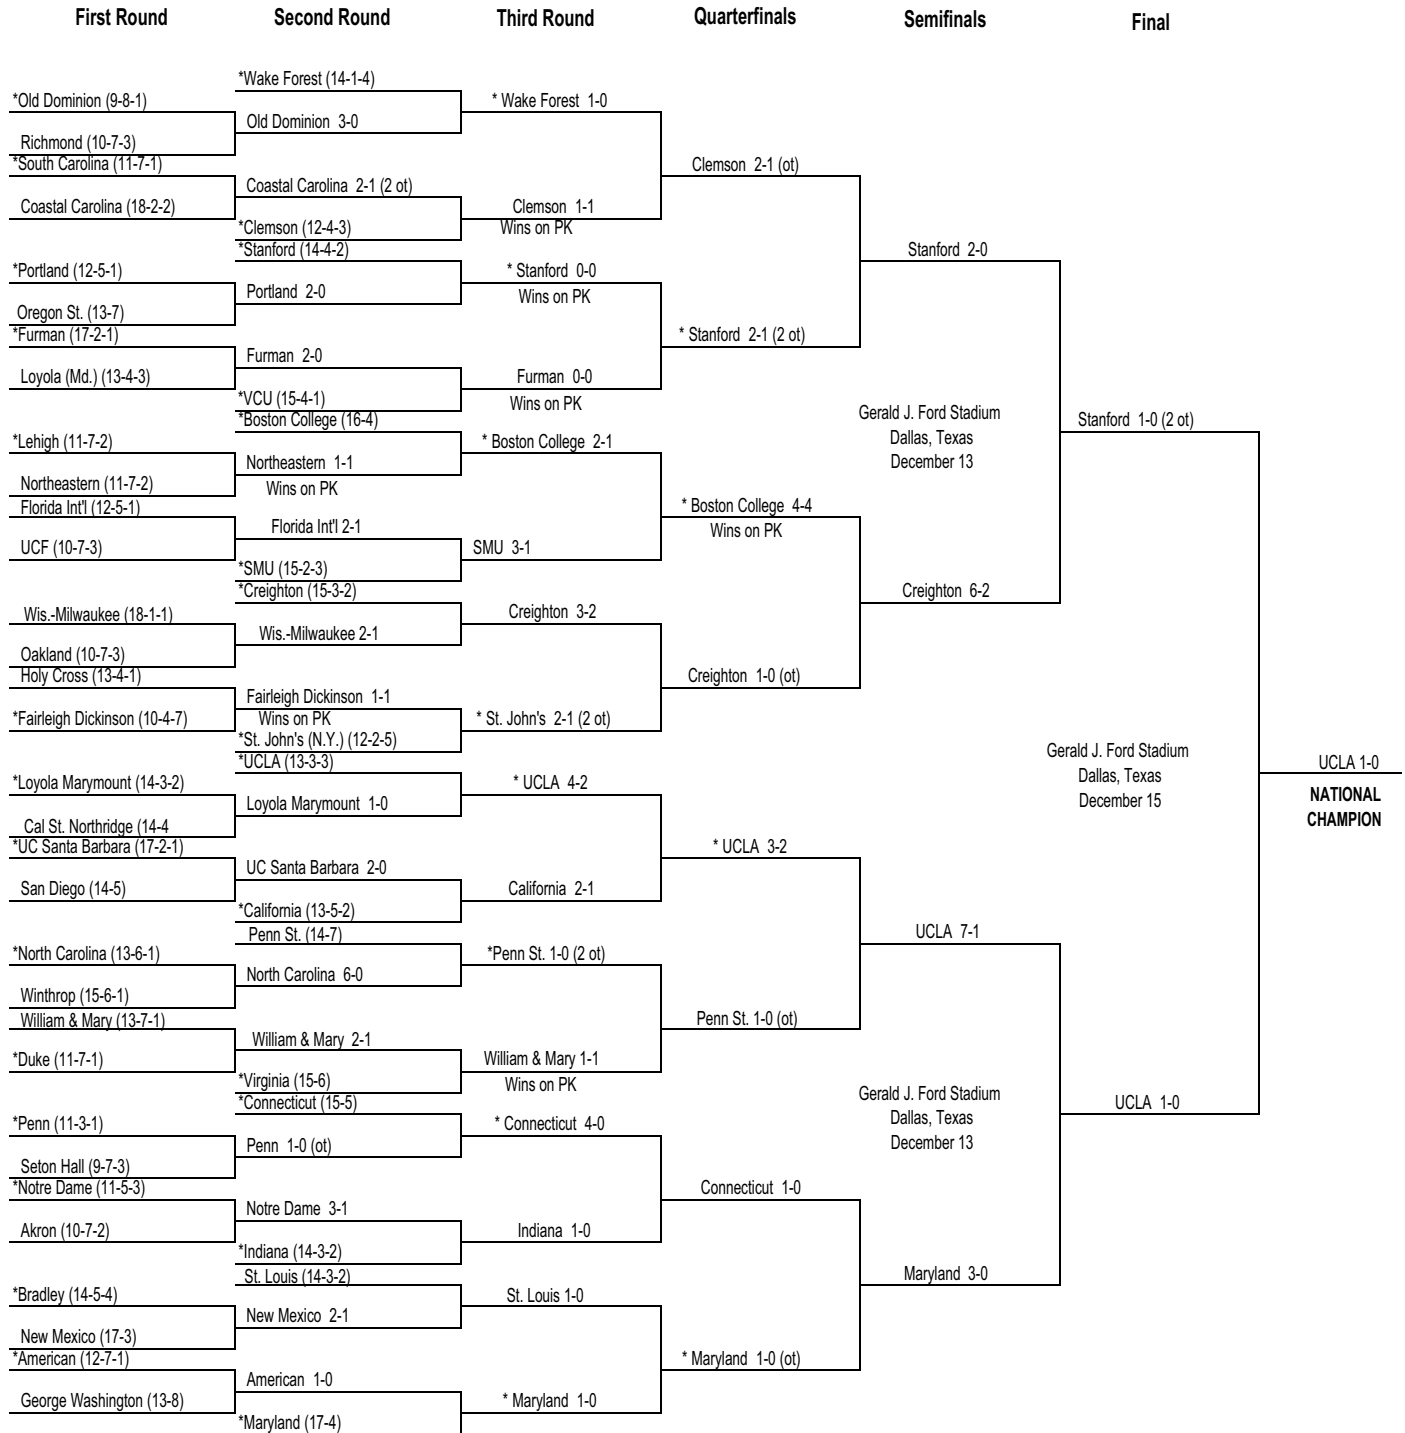

*Host institution.

Seeds:

1. Wake Forest
2. Maryland
3. UCLA
4. St. John's (N.Y.)
5. Boston College
6. Virginia
7. Connecticut
8. VCU

2003 Division I Men's Championship Bracket

2004 Division I Men's Championship Bracket