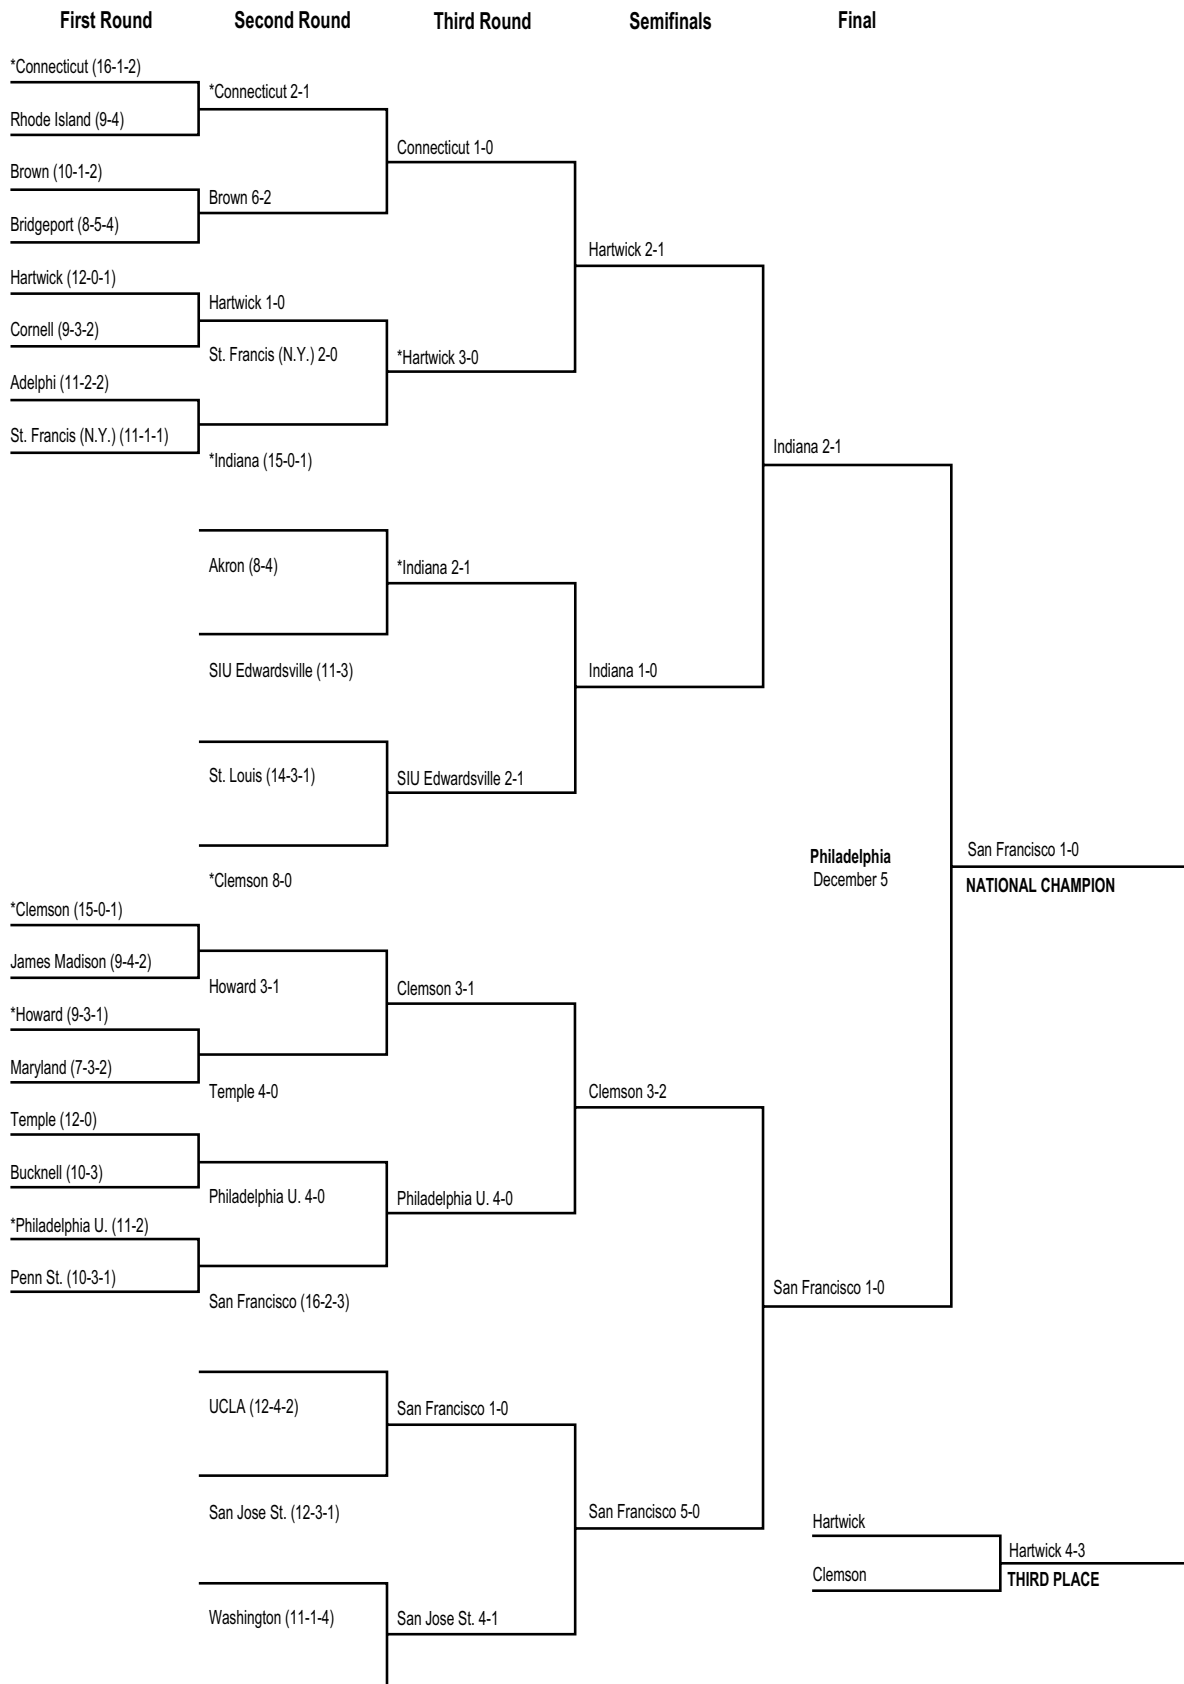

*Host institution.

1974 Division I Men's Championship Bracket

*Host institution.

1975 Division I Men's Championship Bracket

*Host institution.

1976 Division I Men's Championship Bracket

*Host institution.

1977 Division I Men's Championship Bracket