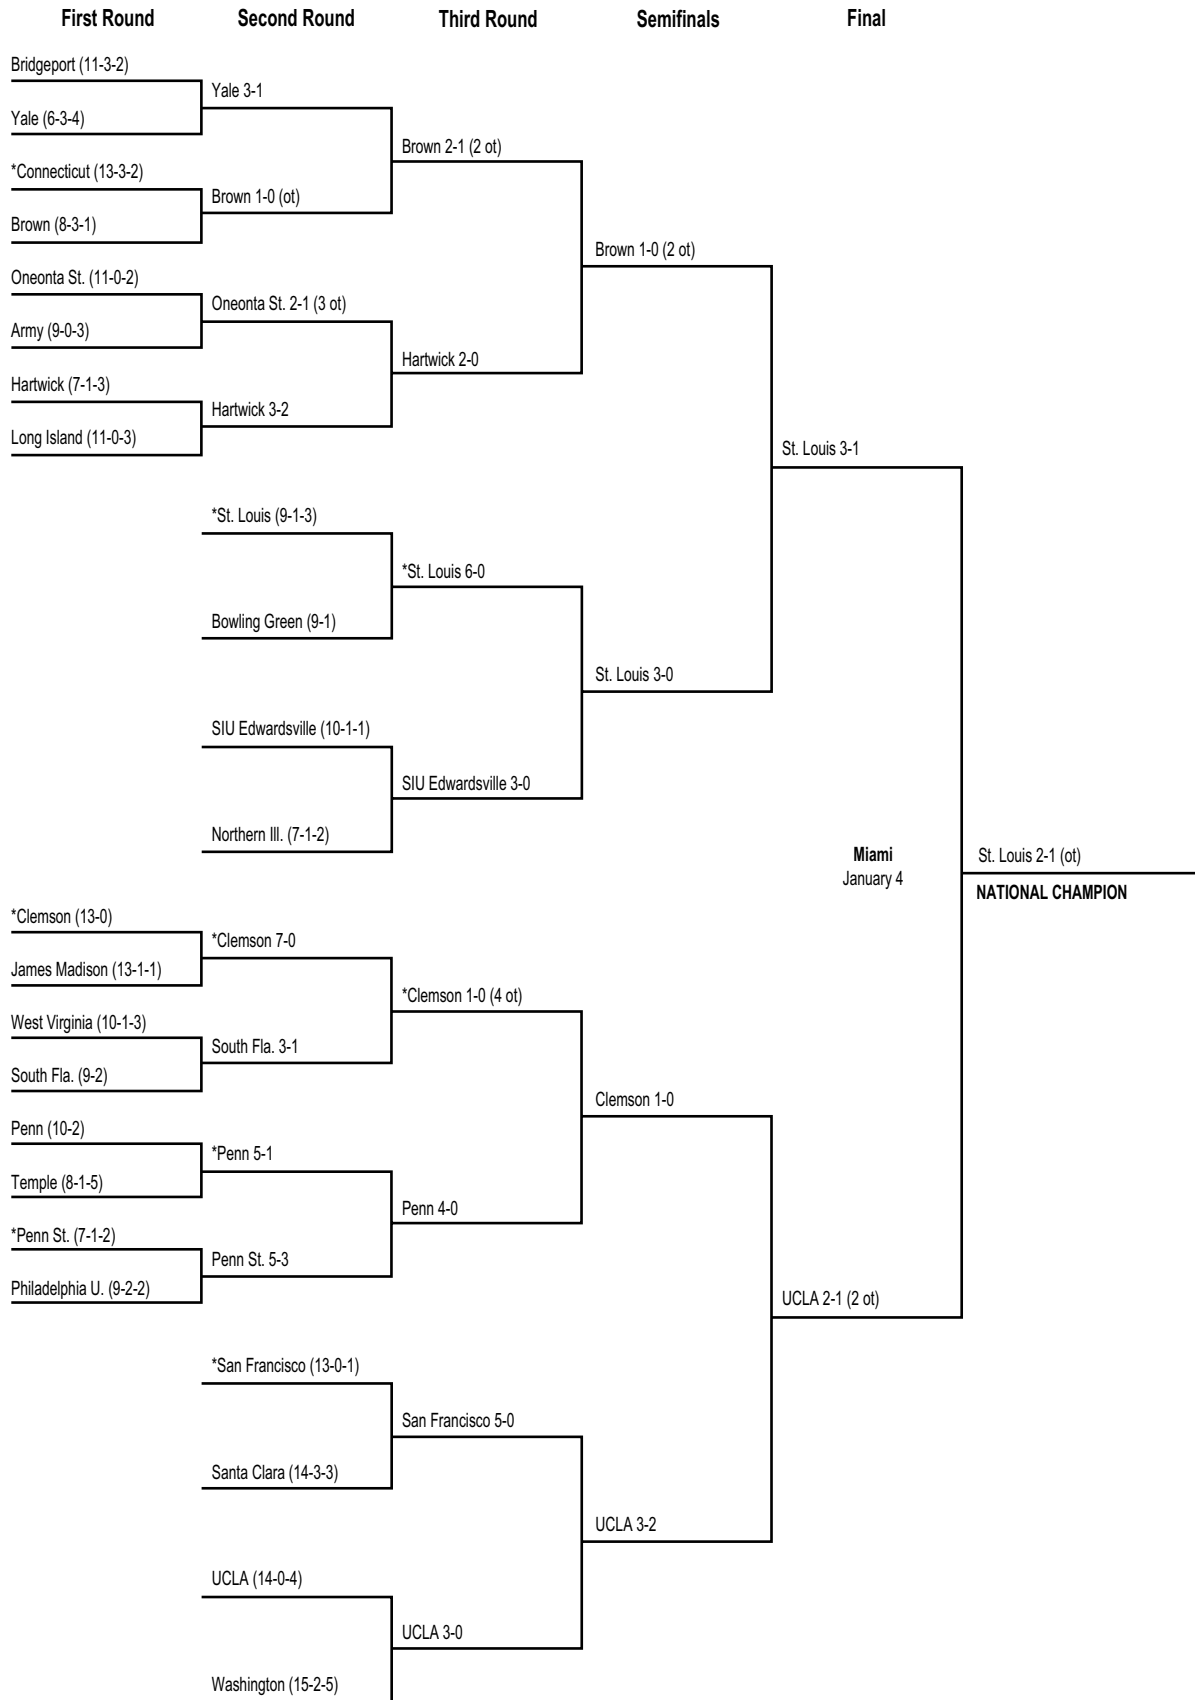

*Host institution.

1974 Division I Men's Championship Bracket

*Host institution.

1975 Division I Men's Championship Bracket

*Host institution.

1976 Division I Men's Championship Bracket

*Host institution.

1977 Division I Men's Championship Bracket