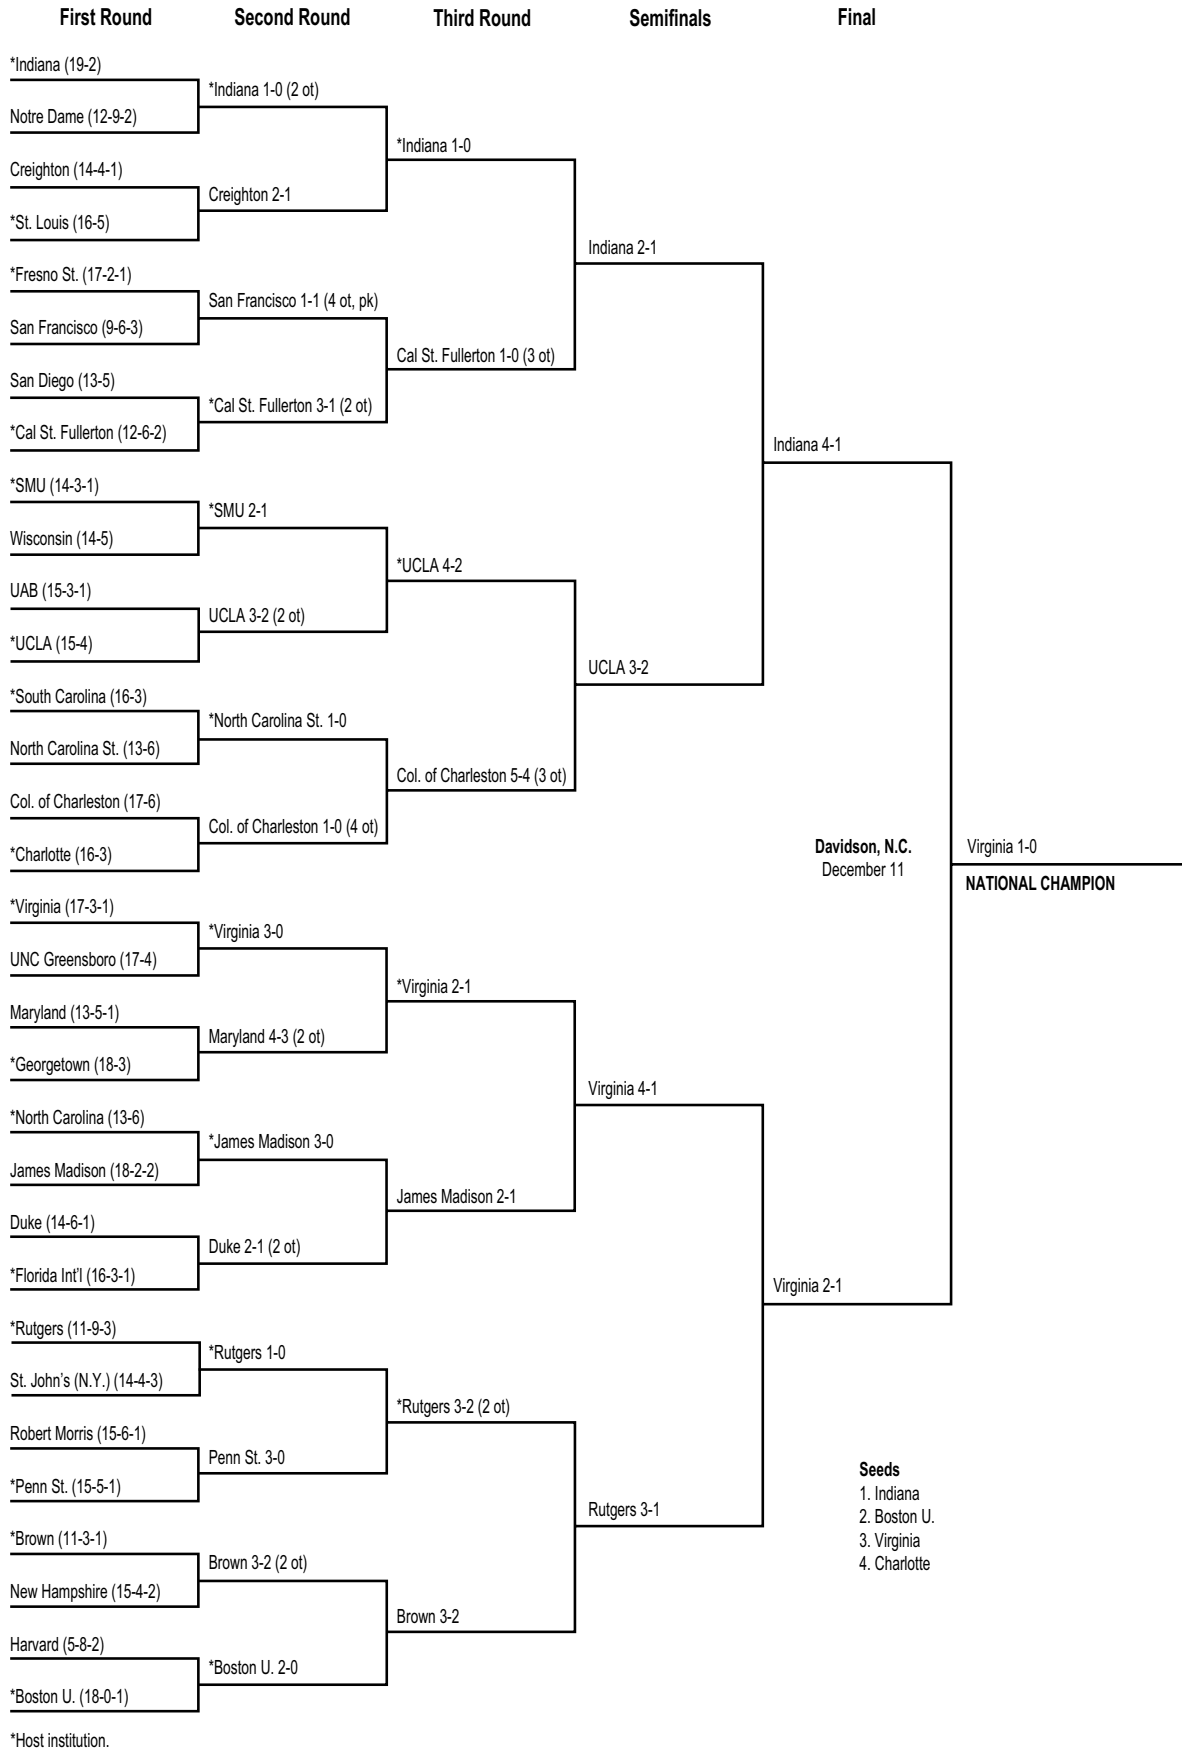

1993 Division I Men's Championship Bracket

1994 Division I Men's Championship Bracket

1995 Division I Men's Championship Bracket

1996 Division I Men's Championship Bracket

*Host institution.

1997 Division I Men's Championship Bracket