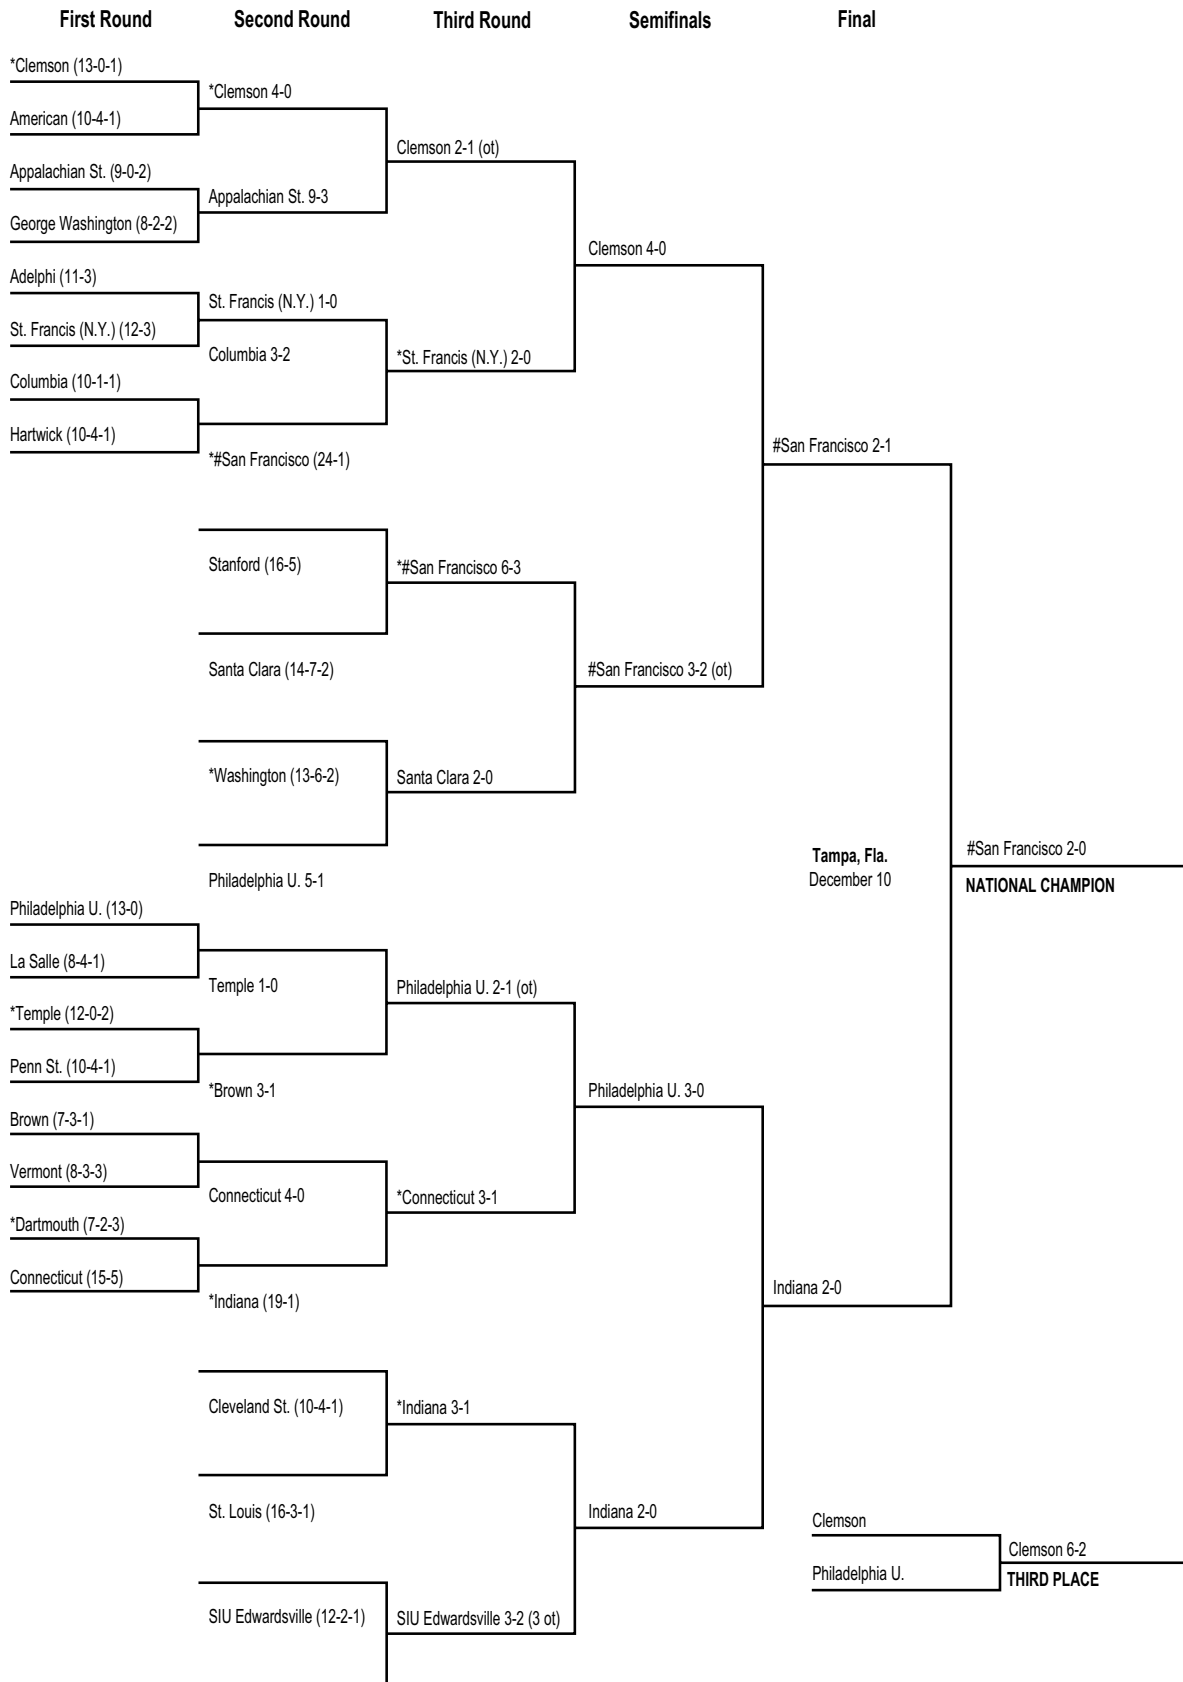

1978 Division I Men's Championship Bracket

*Host institution.
#San Francisco's participation in the 1978 tournament was vacated.