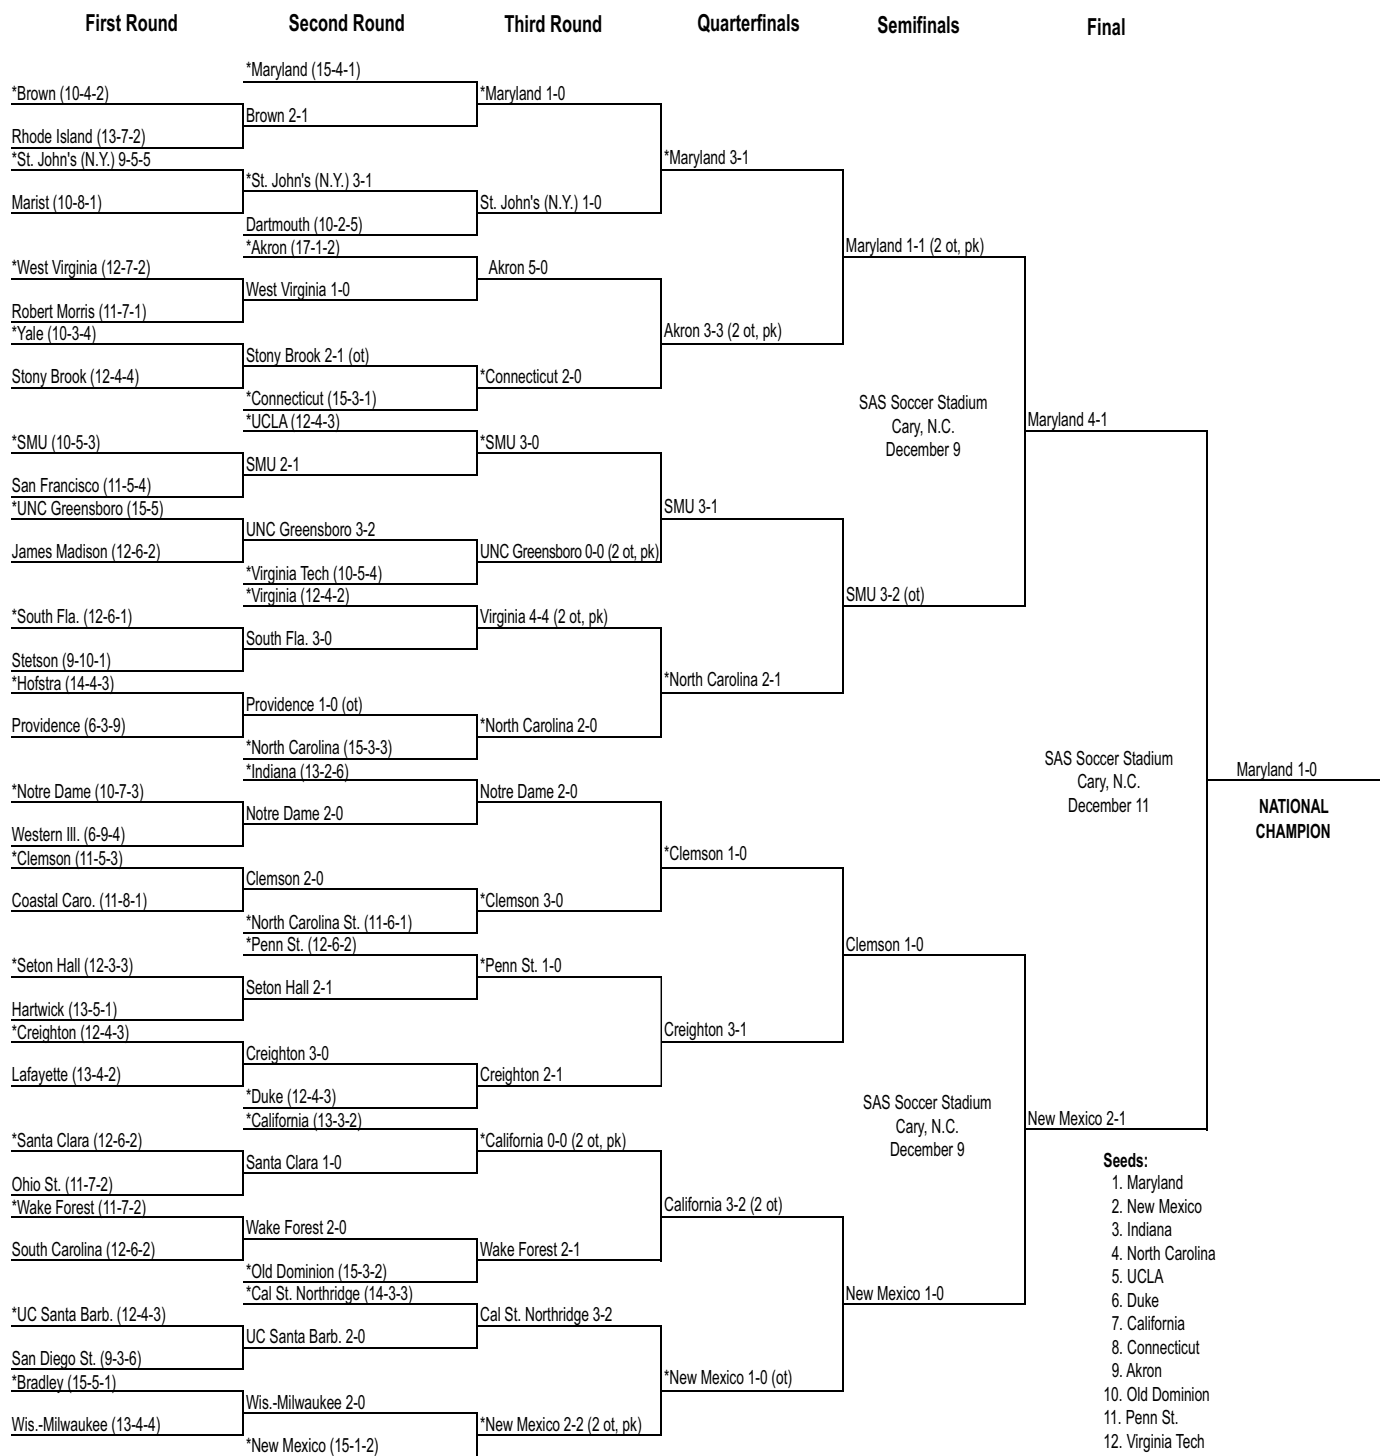

2005 Division I Men's Championship Bracket

* Host institution.

1. **Seeds:**
1. Maryland
  2. New Mexico
  3. Indiana
  4. North Carolina
  5. UCLA
  6. Duke
  7. California
  8. Connecticut
  9. Akron
  10. Old Dominion
  11. Penn St.
  12. Virginia Tech
  13. Virginia
  14. North Carolina St.
  15. Cal St. Northridge
  16. Dartmouth

Maryland 1-0
NATIONAL CHAMPION