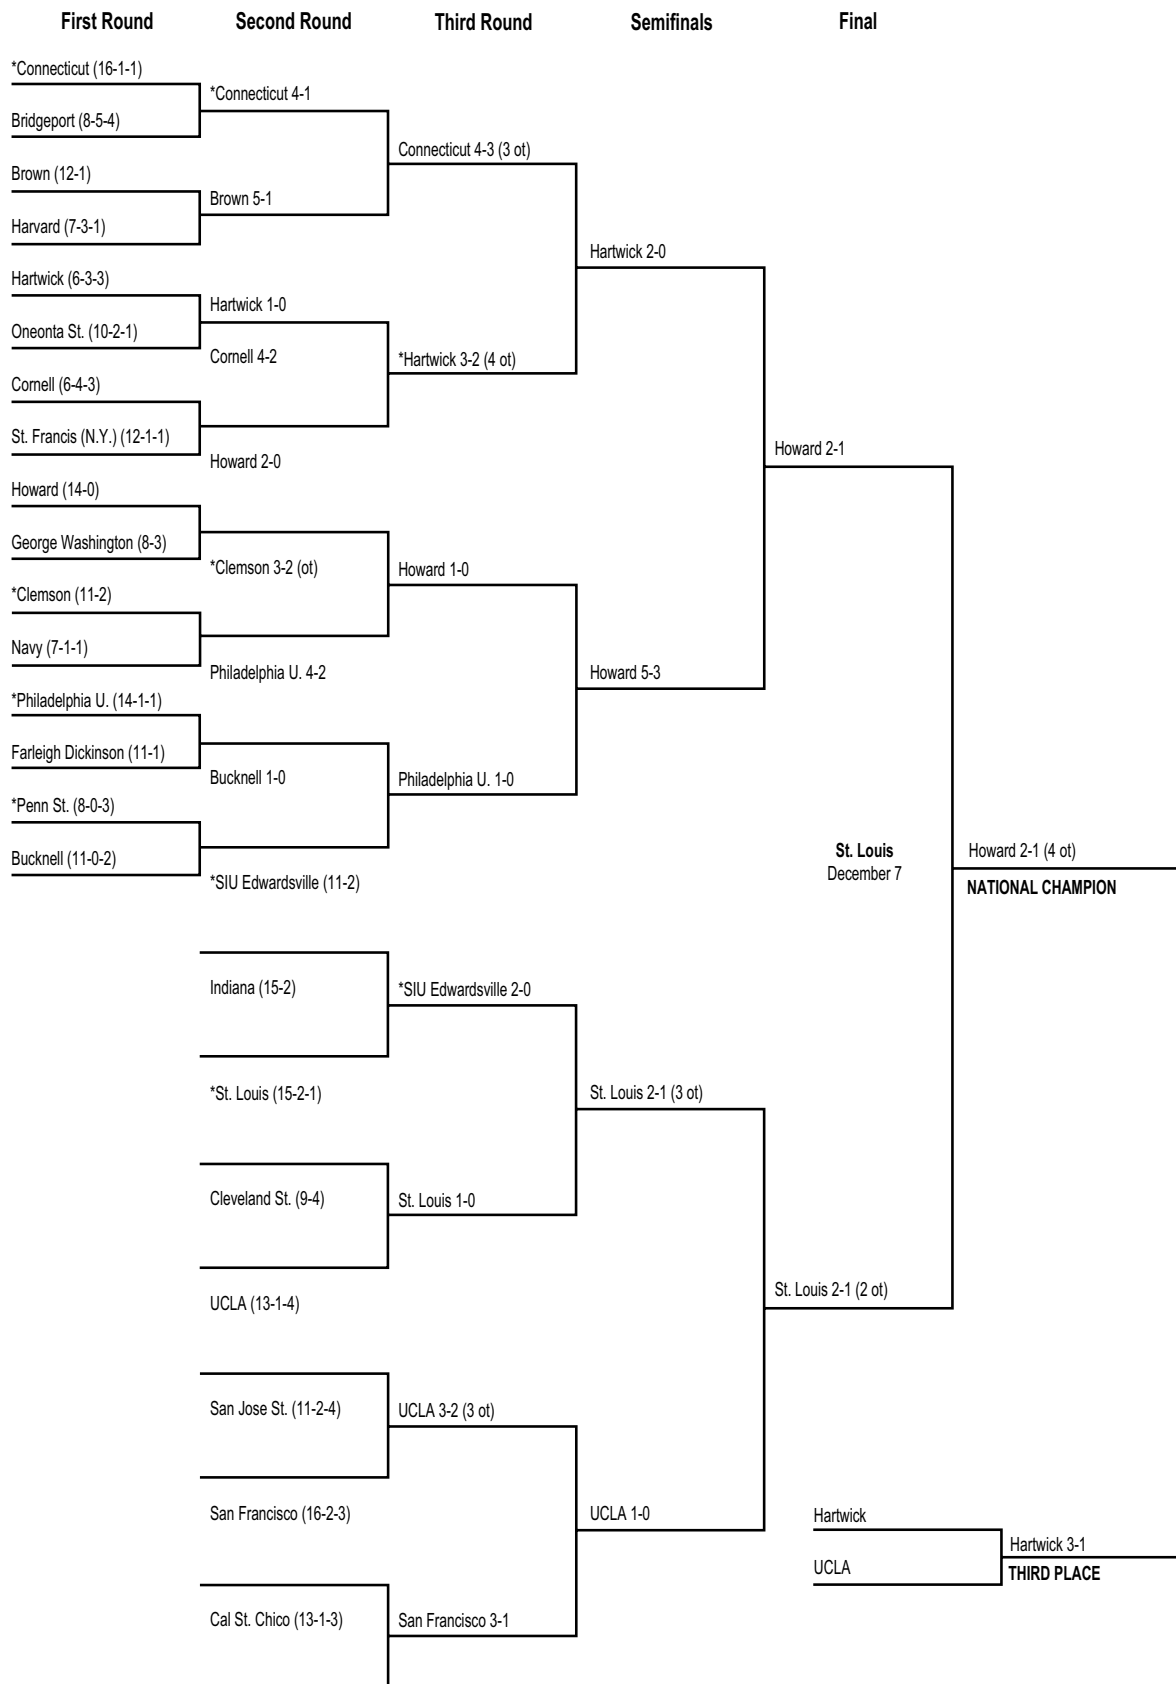

*Host institution.

1974 Division I Men's Championship Bracket

*Host institution.

1975 Division I Men's Championship Bracket

*Host institution.

1976 Division I Men's Championship Bracket

*Host institution.

1977 Division I Men's Championship Bracket