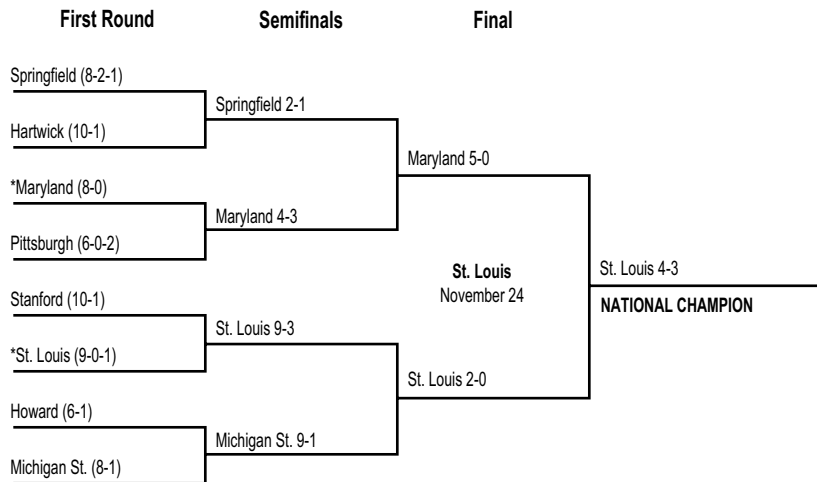

1962 Division I Men's Championship Bracket