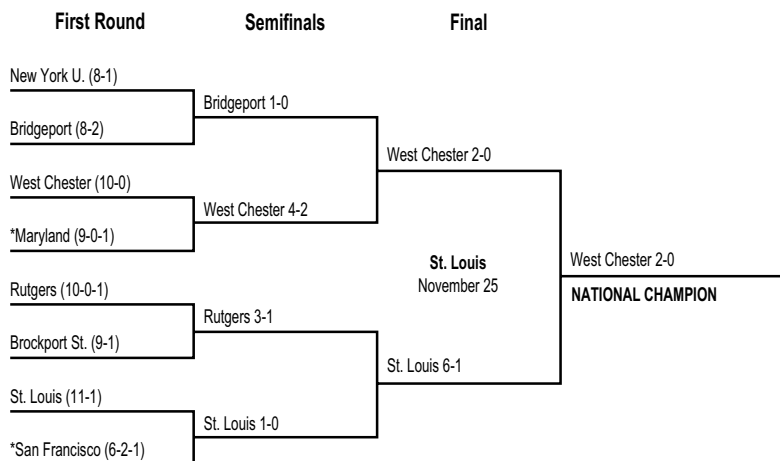

1961 Division I Men's Championship Bracket