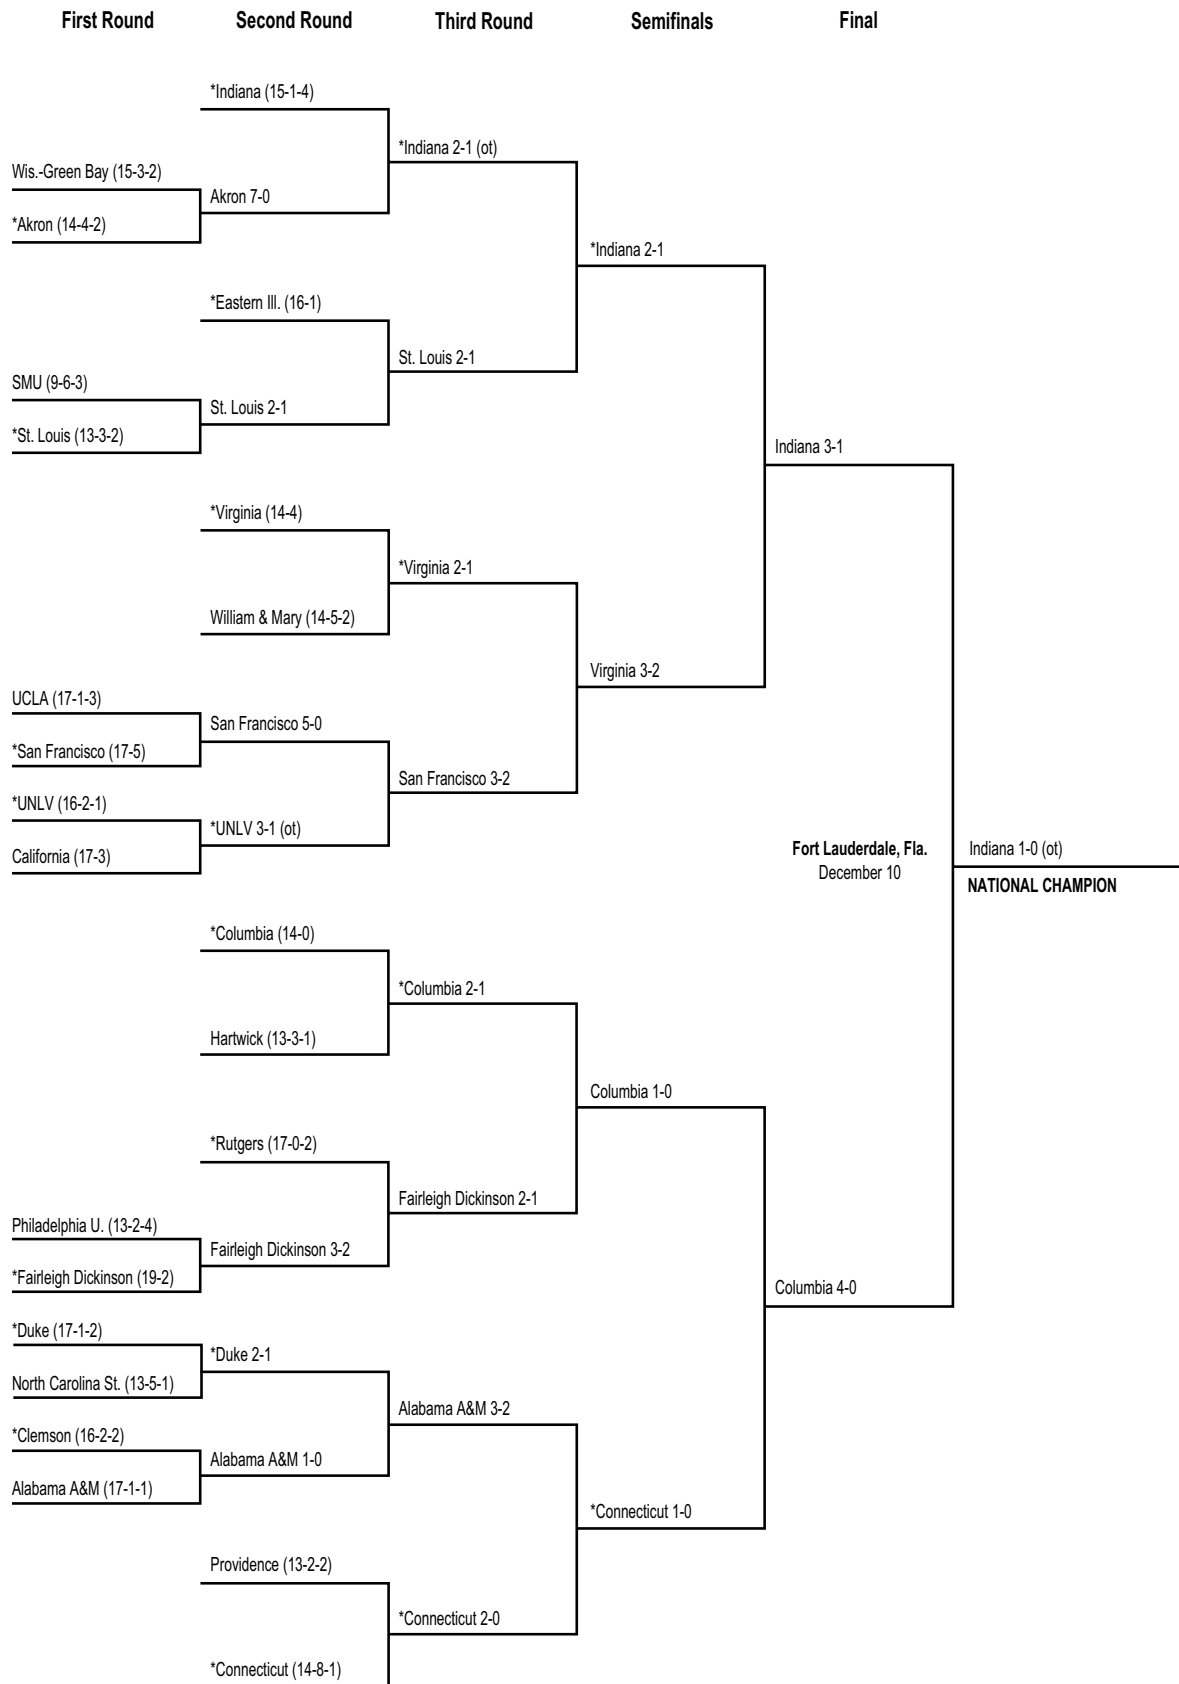

1983 Division I Men's Championship Bracket

*Host institution.