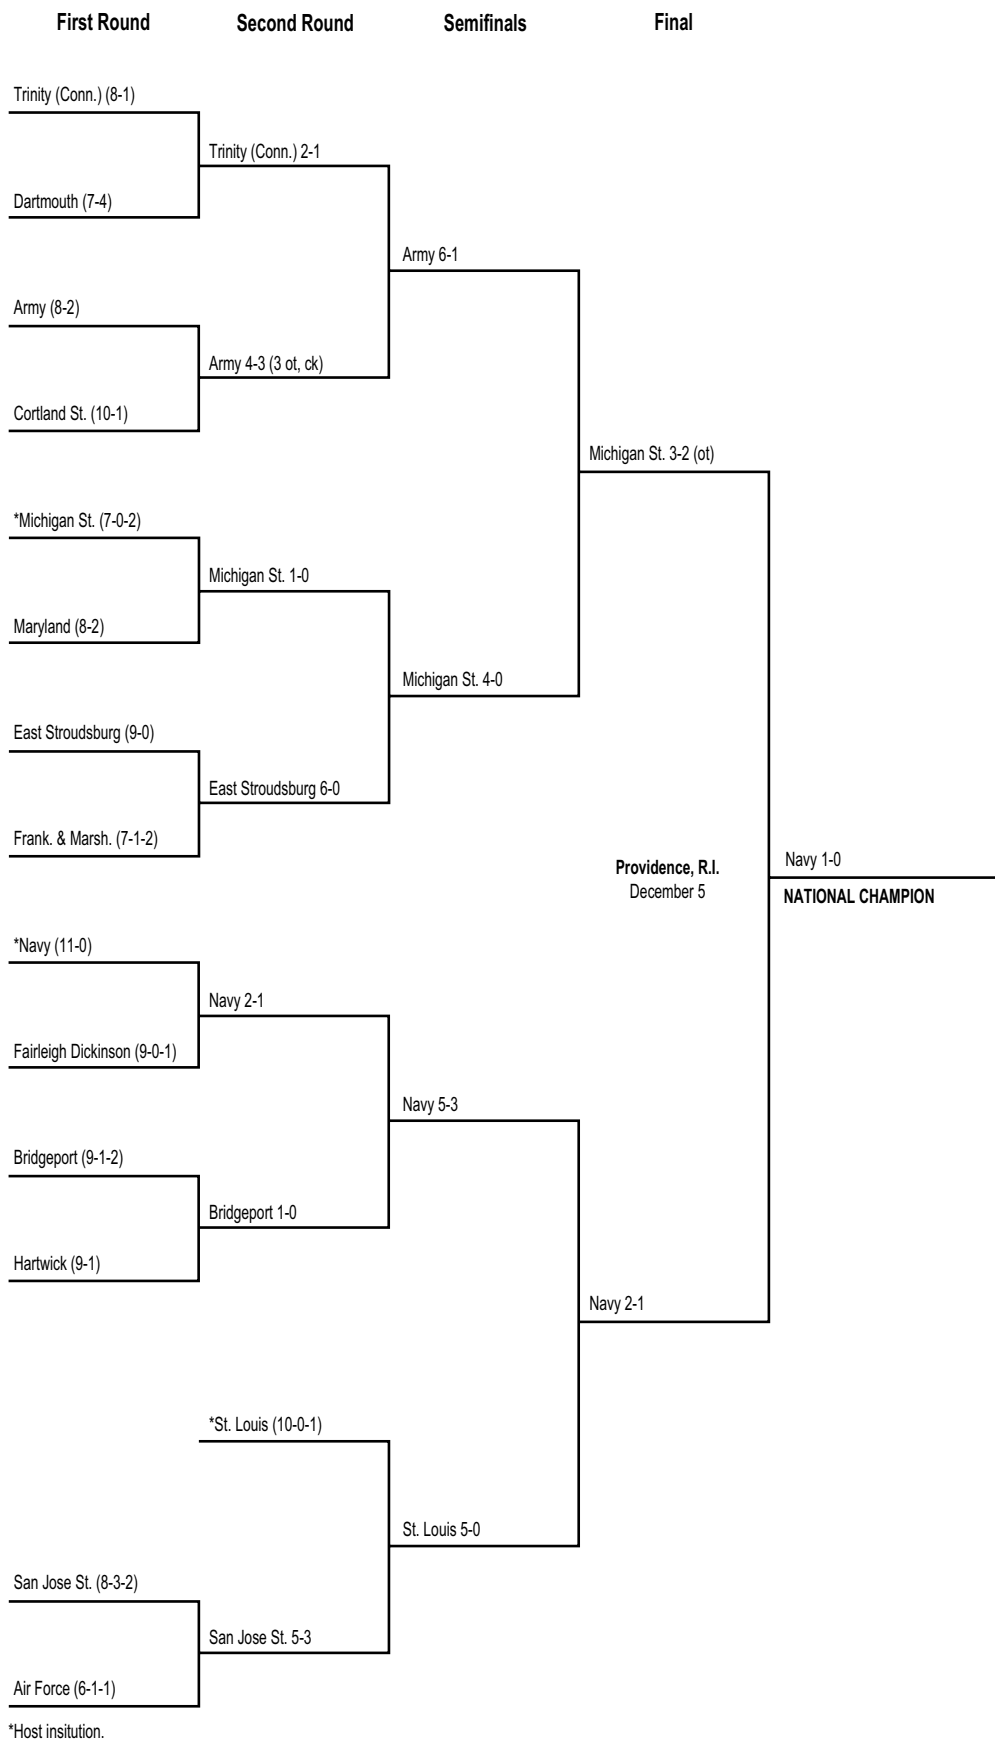

1964 Division I Men's Championship Bracket