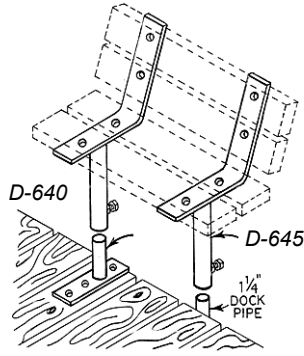

Navigation Lites
Steering/ Controls
Hardware/ Fasteners
Covers/ Windshield
Pumps/ Int. Lites
Electric/ Battery
Trolling Motor
Gauges
Electronics/ Radios
Fuel
Lube/ Motor Care
Aux. Brkts/ Tilt/Trim
Spark Plug/ Starters
Props
Seats/ Pedestals
Anchors/ Rod Holder
Winches/ Jacks
Lites/ Tie Downs
Tires/ Couplers
Boat Care
Misc./ Flooring
Ski's/Tubes
Floatation
Ladders
Water Front
Fenders/ Dock Lines

Bench Bracket Kit

Bench brackets are designed to fit on 1-1/4" schedule 40 dock pipe or optional deck mounting brackets. Requires four pieces of 2" x 6" lumber to complete seat and back. Mounting hardware included.