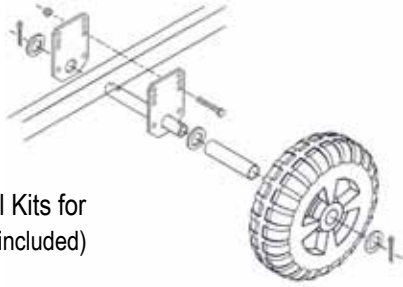

Pair of Installation Wheel Kits for Boat Lifts (Wheels NOT included)
• Fully threaded bolts

Mfg #	Pipe	Order No.	Retail
IWP65	3"x5" Frames	64703_{TF}	$102.99
IWP66	4"x6" Frames	64704_{TF}	112.99
145	1-1/2" Pipe Washer	64706_T	3.89