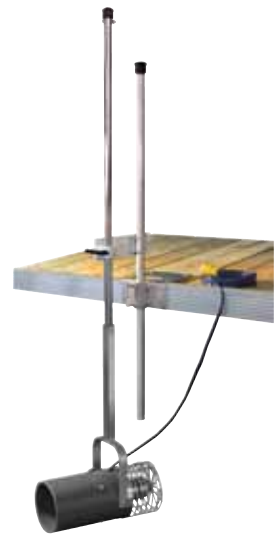

with dock post mounting bracket