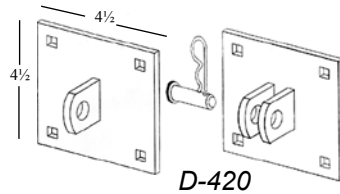

Mfg #	Descripton	Order No.	Retail
D-640	Over pipe Brkt	64638T	\$94.99
D-645	Deck Mount Brkt	64639T	39.99

**Stabilizer Kit**

For 36" to 48" wide docks. Easy installation, attaches to existing pipe. Kit includes 1-Bracer bar, 2-End brackets and all required hardware.

Mfg #	Description	Order No.	Retail
D-630	1-1/4" pipe	64634T	\$36.49
D-635	1-1/2" pipe	64641T	38.49

**Floating Dock Brackets**

1-Male and 1-Female connector connects two floating dock sections together. Install with 5/16" carriage bolts (not included). Zinc Plated.