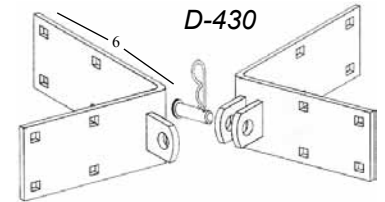

Mfg #	Description	Order No.	Retail
D-630	1-1/4" pipe	64634T	\$36.49
D-635	1-1/2" pipe	64641T	38.49

**Floating Dock Brackets**

1-Male and 1-Female connector connects two floating dock sections together. Install with 5/16" carriage bolts (not included). Zinc Plated.

Mfg #D-420	Order No. 64817T	\$19.99
------------	------------------	---------

**Floating Dock Brackets**

1-Male and 1-Female connector connects two floating dock sections while supporting the corners of the dock. Install with 5/16" carriage bolts (not included). Pins & Clips are 2 ea.