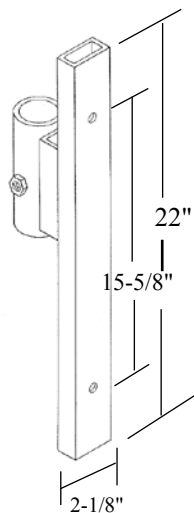

Bumper Mounts

Bumper Mounts are made to slip over the top of your existing dock posts. You can then mount a wooden 2x4' or 2x6. You can also mount some flat or grooved pre-formed dock cushions.

Mfg #	Description	Order No.	Retail
D-541	1-1/4" pipe	64826_T	$32.49
D-546	1-1/2" pipe	64827_T	34.49