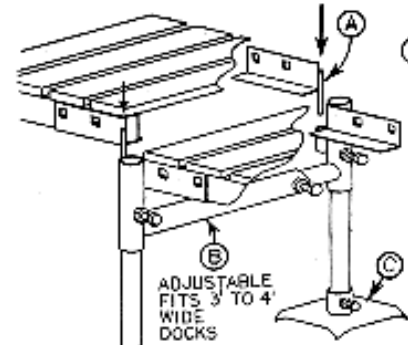

Mfg #D-420	Order No. 64817T	\$19.99
------------	------------------	---------

**Floating Dock Brackets**

1-Male and 1-Female connector connects two floating dock sections while supporting the corners of the dock. Install with 5/16" carriage bolts (not included). Pins & Clips are 2 ea.

Mfg #	Descripton	Order No.	Retail
D-430	Connector Brackets	64819T	\$29.99
D-464	Pins & Clips	64836T	7.99

**Dock Brackets**

Mfg #	Description	Order No.	Retail
D-585	1-1/4" Left Outside Corner Bracket	64803T	\$22.49
D-575	1-1/2" Left Outside Corner Bracket	64804T	24.99
D-580	1-1/4" Right Outside Corner Bracket	64800T	22.49
D-570	1-1/2" Right Outside Corner Bracket	64801T	24.99
D-586	1-1/4" Inside Corner Bracket	64807T	22.49
D-576	1-1/2" Inside Corner Bracket	64808T	24.99
D-550-L	1-1/4" Straight Bracket	64798T	17.99
D-555-L	1-1/2" Straight Bracket	64799T	19.49

**600 series 1-1/4" Dock Brackets**

Fig.	Mfg #	Description	Order No.	Retail
A&B	D-600	Telescoping Straight Bracket w/1-pr. Section Conn.	64630T	\$119.99
A	D-610	Section Connectors (1-pair)	64631T	24.99
B	D-615	Telescoping Straight Brackets (ea)	64632T	74.99
C	D-620	12" Base Plate (1-each)	64633T	20.49