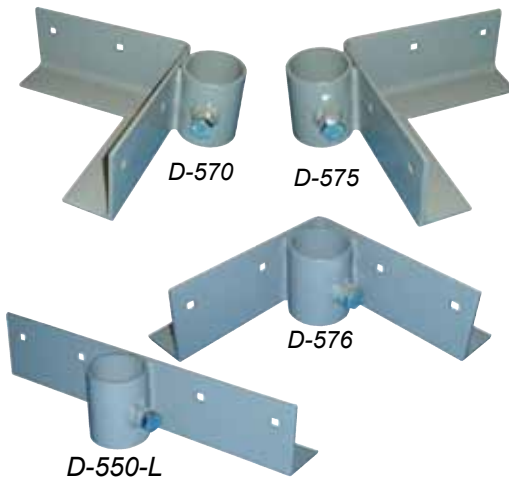

Mfg #	Description	Order No.	Retail
D-630	1-1/4" pipe	64634T	\$36.49
D-635	1-1/2" pipe	64641T	38.49

**Floating Dock Brackets**

1-Male and 1-Female connector connects two floating dock sections together. Install with 5/16" carriage bolts (not included). Zinc Plated.

Mfg #D-420	Order No. 64817T	\$19.99
------------	------------------	---------

**Floating Dock Brackets**

1-Male and 1-Female connector connects two floating dock sections while supporting the corners of the dock. Install with 5/16" carriage bolts (not included). Pins & Clips are 2 ea.

Mfg #	Descripton	Order No.	Retail
D-430	Connector Brackets	64819T	\$29.99
D-464	Pins & Clips	64836T	7.99

**Dock Brackets**

Mfg #	Description	Order No.	Retail
D-585	1-1/4" Left Outside Corner Bracket	64803T	\$22.49
D-575	1-1/2" Left Outside Corner Bracket	64804T	24.99
D-580	1-1/4" Right Outside Corner Bracket	64800T	22.49
D-570	1-1/2" Right Outside Corner Bracket	64801T	24.99
D-586	1-1/4" Inside Corner Bracket	64807T	22.49
D-576	1-1/2" Inside Corner Bracket	64808T	24.99
D-550-L	1-1/4" Straight Bracket	64798T	17.99
D-555-L	1-1/2" Straight Bracket	64799T	19.49

**600 series 1-1/4" Dock Brackets**

Fig.	Mfg #	Description	Order No.	Retail
A&B	D-600	Telescoping Straight Bracket w/1-pr. Section Conn.	64630T	\$119.99
A	D-610	Section Connectors (1-pair)	64631T	24.99
B	D-615	Telescoping Straight Brackets (ea)	64632T	74.99
C	D-620	12" Base Plate (1-each)	64633T	20.49