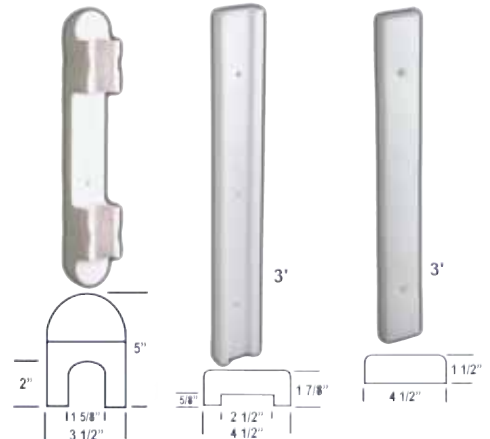

Dock Cushions

- Durable, long lasting protection
- Easy mounting to dock
- Will not scratch or mark boat
- High visibility during the day or night
- Environmentally safe