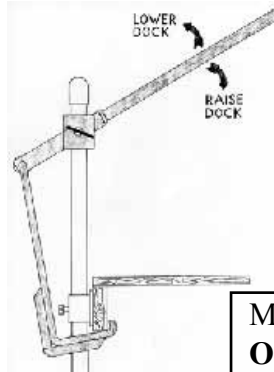

- Rolls easily over any terrain
- 24" diameter x 8.5" wide
- 1.98" shaft size
- 800lb capacity per wheel
- 14 lbs • 4 drain holes

Mfg #DWBM-24DH   
**Order No. 19739<sub>N</sub>** \$44.99

Dock Canoe Rack

Bench brackets are 26" wide to fit on the narrow ends of the canoe. Only 6" of the bracket is over the dock. Fits 1-1/4" pipe. Sold in pairs.

Mfg #D-648  
**Order No. 64637<sub>T</sub>** \$99.99

Dock Leveler