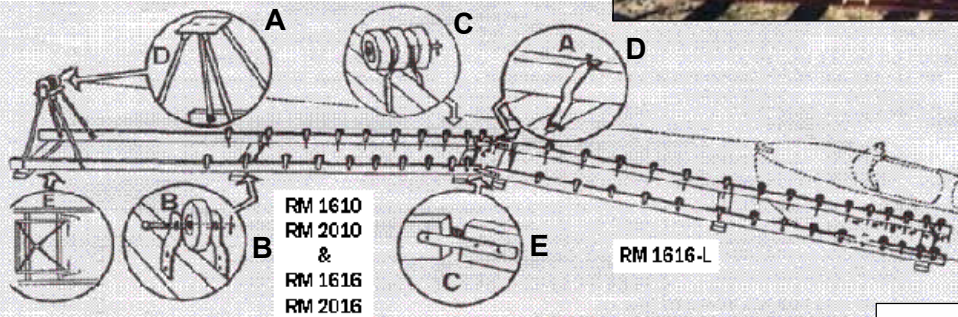

**Dock a Boat on ANY Beach!**  
**Build it Yourself and Save**

**\*\*SPECIAL ORDER\*\***

*Upper Kits Includes a Winch & Rope!*

All Upper Ramp Kits include Winch Stand, Winch & Rope.  
 All Ramps include Aluminum Mounting Hardware.  
 Wood is NOT Included.  
 All Ramps and Components can be shipped U.P.S.

**Upper Ramp Kits (Includes: Winch & Rope)**

Mfg #	Application
RM1610	16' Std. Alum. Boats to 1000 lbs.
RM2010	20' Std. Alum. Boats to 1000 lbs.
RM1616	16' H.D. All Boats to 1600 lbs.
RM2016	20' H.D. All Boats to 1600 lbs.
RM2023	20' Extra H.D. Boats to 2300 lbs.