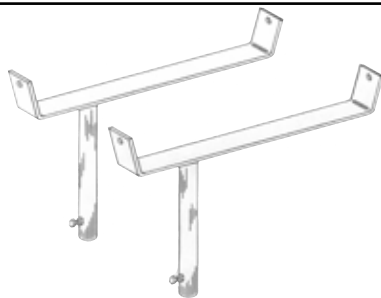

- Rolls easily over any terrain
- 24" diameter x 8.5" wide
- 1.98" shaft size
- 800lb capacity per wheel
- 14 lbs • 4 drain holes

Mfg #DWBM-24DH   
**Order No. 19739<sub>N</sub>** \$44.99

Dock Canoe Rack

Bench brackets are 26" wide to fit on the narrow ends of the canoe. Only 6" of the bracket is over the dock. Fits 1-1/4" pipe. Sold in pairs.

Mfg #D-648  
**Order No. 64637<sub>T</sub>** \$99.99

Dock Leveler