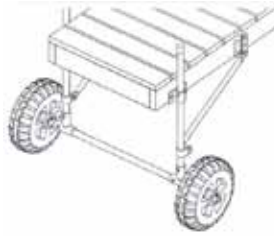

Axle Mounting Kit for Docks

1 1/2" Axle & Dock Pipe is not included.

Mfg #	Description	Order No.	Retail
WD55	Mounting Kit	64700_{TF}	$134.99
WD55-16	Mounts Only-pair	64698_{TF}	59.49

Plastic Wheel - For Docks & Lifts

- Rolls easily over any terrain
- 24" diameter x 8.5" wide
- 1.98" shaft size
- 700lb capacity per wheel
- 11 lbs • 4 drain holes