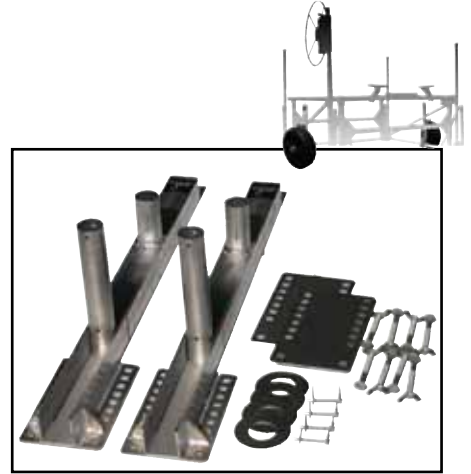

Navigation Lites  
Steering/ Controls  
Hardware/ Fasteners  
Covers/ Windshield  
Pumps/ Int. Lites  
Electric/ Battery  
Trolling Motor  
Gauges  
Electronics/ Radios  
Fuel  
Lube/ Motor Care  
Aux. Brkts/ Tilt/Trim  
Spark Plug/ Starters  
Props  
Seats/ Pedestals  
Anchors/ Rod Holder  
Winches/ Jacks  
Lites/ Tie Downs  
Tires/ Couplers  
Boat Care  
Misc./ Flooring  
Ski's/Tubes  
Floatation  
Ladders  
Water Front  
Fenders/ Dock Lines

**Boat Lift Jack**

Installation tool uses an 800lb capacity brake winch & J-hook to lift hoist from its lower framework. Aluminum construction.

Mfg #BLJ-60  
**Order No. 64695<sub>TF</sub>** \$299.99

**Smarte Jack - Boat Lift Jacks**