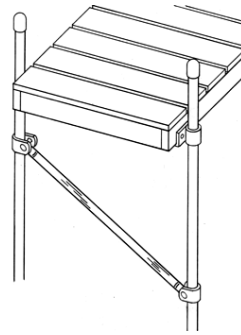

Stabilizer Kit

For 36" to 48" wide docks. Easy installation, attaches to existing pipe. Kit includes 1-Bracer bar, 2-End brackets and all required hardware.