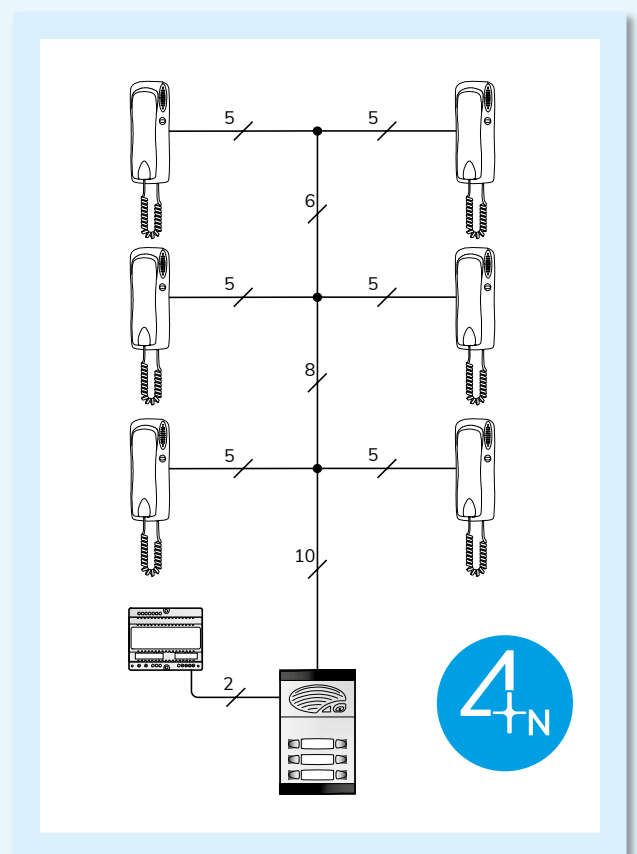

Comparative of diagrams