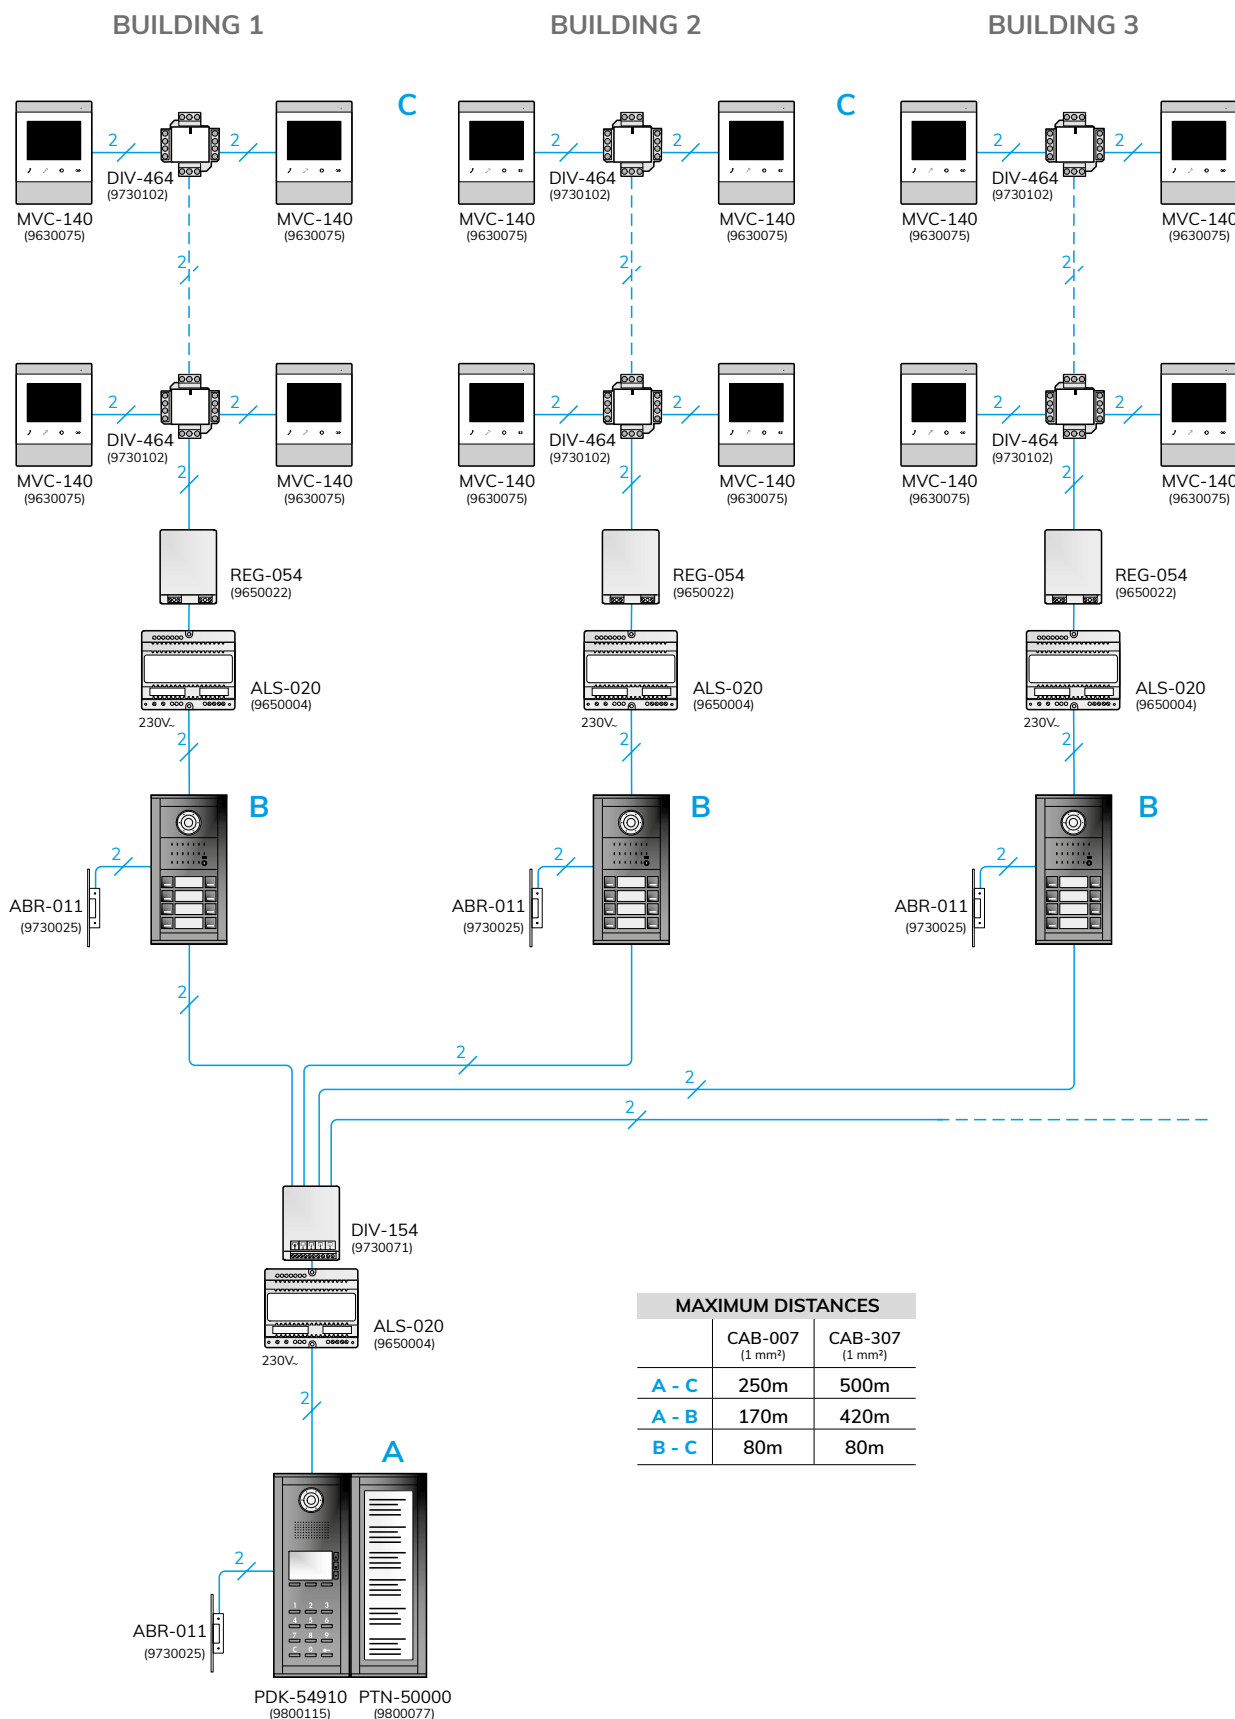

STANDARD DIAGRAM. HOUSING ESTATE WITH EXTERNAL ACCESS

MAXIMUM DISTANCES		
	CAB-007 (1 mm²)	CAB-307 (1 mm²)
A - C	250m	500m
A - B	170m	420m
B - C	80m	80m