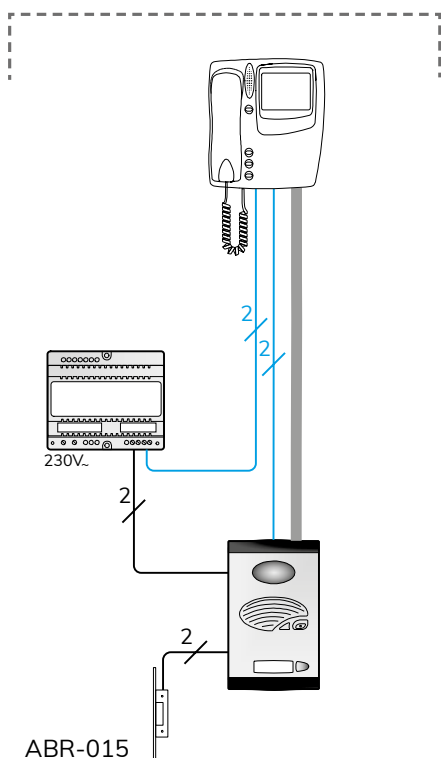

KIT 1 VILLA

ABR-015