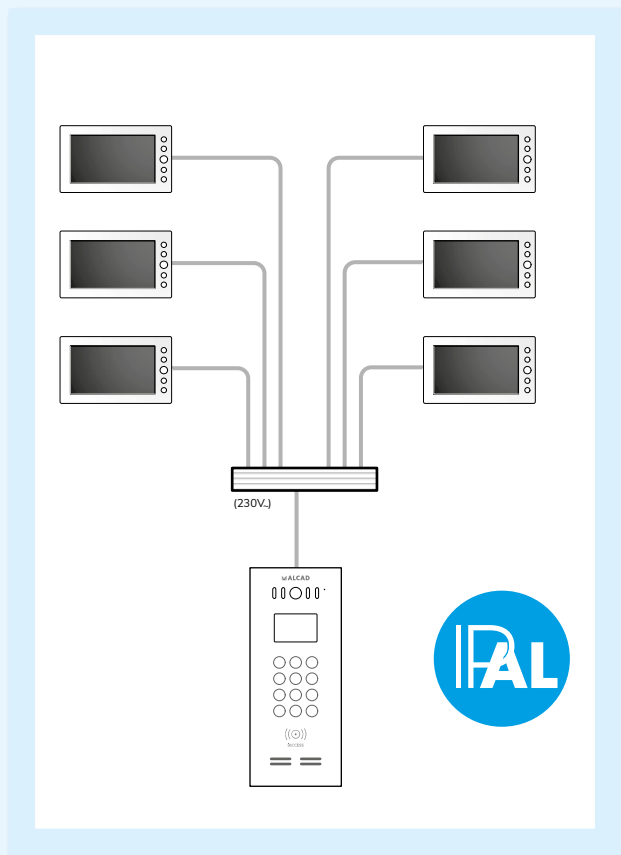

Comparative of diagrams