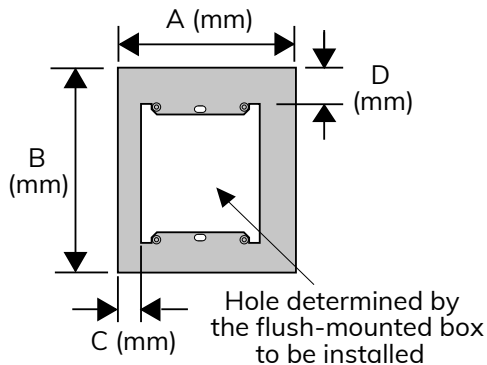

Frames 201 Line + iBLACK

MAR-900 / MAR-901 / MAR-902

• 9740047- MAR-900 (CMO/A/B/C/D/E)