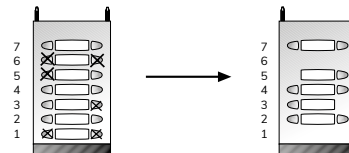

e.g.4: 9660064 MPD-900(D-007,1,3D,5I,6)