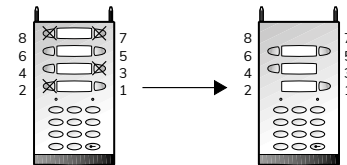

e.g.3: 9660016 MKD-900 (B, 2, 3, 7, 8)