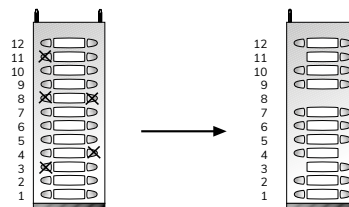

e.g.2: 9660065 MPD-901(D-012,3I,4D,8,11I)