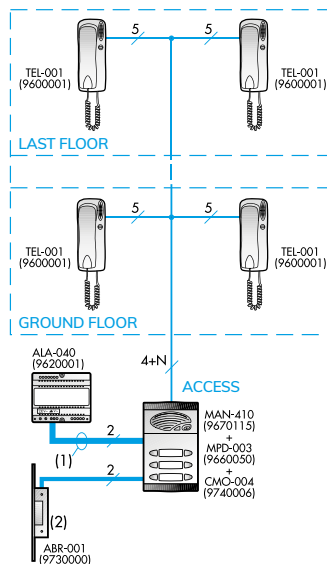

Standard quotes and diagrams

STANDARD QUOTE. ELECTRONIC DOOR ENTRY SYSTEM WITH ELECTRONIC CALL. 1 ACCESS POINT

No. OF HOMES	Model														
	TEL-001 (9600001)	MAN-410	MLN-000	MPS-003	MPS-004	MPS-005	MPD-003	MPD-004	MPD-005	MPD-006	ALA-040	CEM-001	CMO-004	CMO-006	ABR-001
1x3	3	1		1							1	1	1	1	
2x3	6	1					1			1	1	1	1	1	
2x4	8	1						1		1	1	1	1	1	
2x5	10	1							1	1	1	1	1	1	
2x6*	12	1								1	1		1	1	
3x4	12	1	1	1			1			1	1	2	1	1	
3x5	15	1	1		1			1		1	1	2	1	1	
3x6	18	1	1			1				1	1	2	1	1	
4x4	16	1	1				2			1	1	2	1	1	
4x5	20	1	1					2		1	1	2	1	1	
4x6	24	1	1						2	1	1	2	1	1	
6x5	30	1	2					3		1	2	3	1	1	
6x6	36	1	2						3	1	2	3	1	1	

* Installation for 2 homes per storey and 6 storeys.

STANDARD QUOTE. ELECTRONIC DOOR ENTRY SYSTEM WITH ELECTRONIC CALL. 2 ACCESS POINTS

No. OF HOMES	Model														
	TEL-001 (9600001)	MAN-410	MLN-000	MPS-003	MPS-004	MPS-005	MPD-003	MPD-004	MPD-005	MPD-006	ALA-040	CEM-001	CMO-004	CMO-006	ABR-001
1x3	3	2	2							2	1	1	2	2	
2x3	6	2	2				2			2	1	1	2	2	
2x4	8	2	2					2		2	1	1	2	2	
2x5	10	2	2						2	2	2	2	2	2	
2x6*	12	2	2							2	2	2	2	2	
3x4	12	2	2	2			2			2	2	4	2	2	
3x5	15	2	2	2	2			2		2	2	4	2	2	
3x6	18	2	2	2		2			2	2	2	4	2	2	
4x4	16	2	2	2			4			2	2	4	2	2	
4x5	20	2	2	2				4		2	2	4	2	2	
4x6	24	2	2	2					4	2	2	4	2	2	
6x5	30	2	4					6		2	4	6	2	2	
6x6	36	2	4						6	2	4	6	2	2	

* Installation for 2 homes per storey and 6 storeys.

STANDARD QUOTE. INTERCOMUNICATION

No. OF HOMES	Model	
	TIN-001 (9600014)	GCI-001
2	2	1
5	5	1
10	10	1
16	16	1

STANDARD DIAGRAMS AND SECTIONS

SECTIONS TABLE		
	⊗	⊙
Up to 50m	1 mm²	1.1 mm
Up to 25m	0.5 mm²	0.8 mm
Up to 100m	0.25 mm²	0.6 mm
	0.5 mm²	0.8 mm
(3)	0.75 mm²	1.0 mm
	1 mm²	1.1 mm

- (1) Use a separate cable hose
- (2) Max. 12Vac, 800 mA
- (3) Section dependent on the number of handsets in the housing