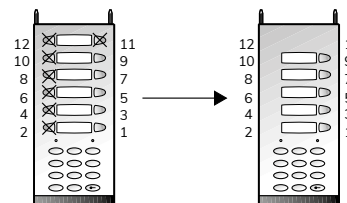

### Key

- A:** code (9660016)
- B:** model (MKD-900)
- C:** height of the entrance panel (A, B, C, D, E or F)
- D:** push-buttons to remove (1, 3...)