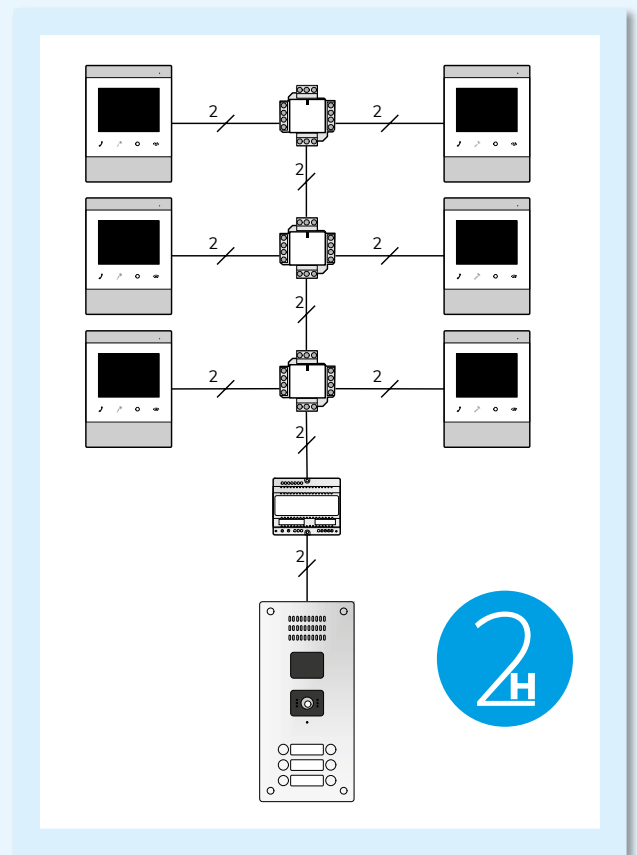

Comparative of diagrams