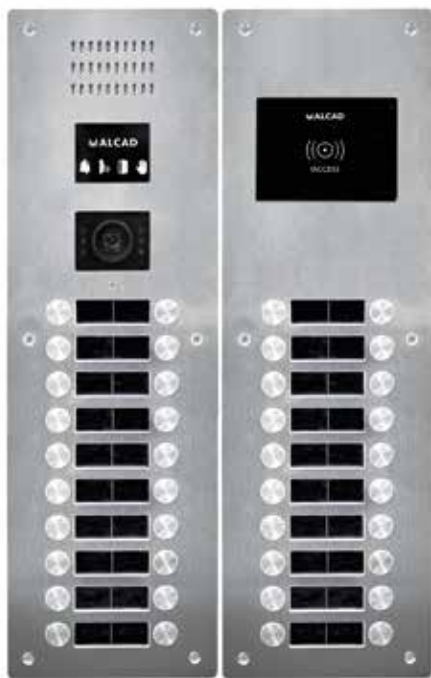

9800150
PTD-60210

9800192
PTD-61210