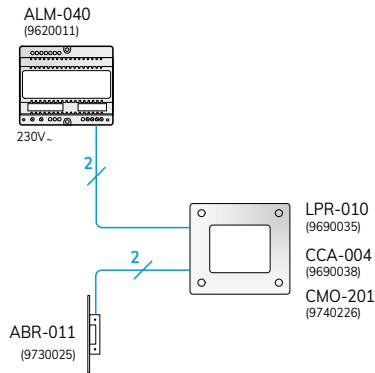

Standard quotes and diagrams

STANDARD QUOTE. iVANDAL

5 keys per housing. Does not include the PLO-000 programmer, necessary to program the keys.

No OF HOMES	Model						
	LAC-020	LPR-010	CCA-004	CMO-201	LAC-010	ALM-040	ABR-011
3	3	1	1	1	1	1	1
6	6	1	1	1	1	1	1
8	8	1	1	1	1	1	1
10	10	1	1	1	1	1	1
12	12	1	1	1	1	1	1
15	15	1	1	1	1	1	1
18	18	1	1	1	1	1	1
16	16	1	1	1	1	1	1
20	20	1	1	1	1	1	1
48	48	1	1	1	1	1	1

STANDARD DIAGRAM. iVANDAL iACCESS for access control