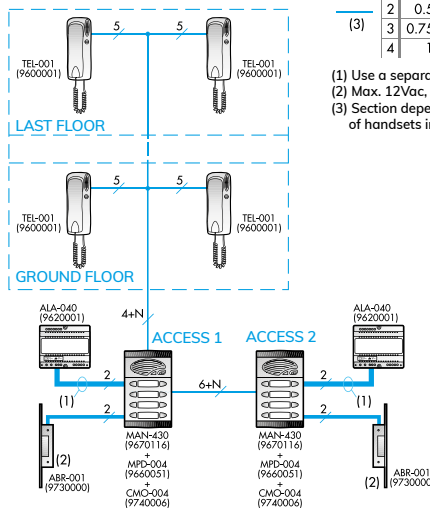

SECTIONS TABLE		
	⊗	⊙
Up to 100m	1 mm²	1,1 mm
	0,25 mm²	0,6 mm