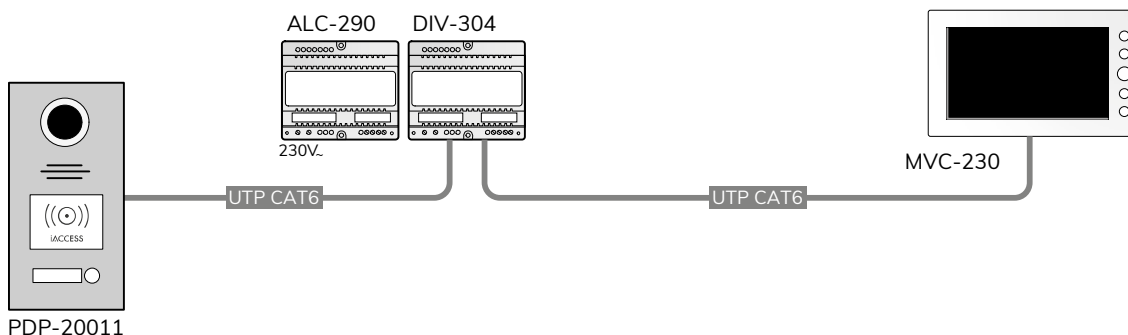

/ Accessories

QTY.	CODE	MODEL	DESCRIPTION
SECOND INDOOR UNIT			
1 unit	9630074	MVC-230	Hands-free white KABI7" indoor monitor with integrated Wi-Fi and RF chipsets for IPAL system
1 unit	9630080	MCO-300	KABI7" indoor monitor wired alarms connector (4 inputs)
1 unit	9740227	CME-020	Standard 86x86mm flushed box
SIMPLE ELECTRIC LOCK			
1 unit	9730062	ABR-015	Simple electric lock. 15 VDC
1 unit	9620011	ALM-040	25 VA power supply unit, video door entry system
RECOMMENDED CABLE			
-	9300065	TCA-100	Category 6 solid UTP cable, LSZH (305m)
ACCESS CONTROL			
1 unit	9690018	LAC-020	Set of 5 proximity keys for residents
1 unit	9430075	RFI-252	RFID card MIFARE