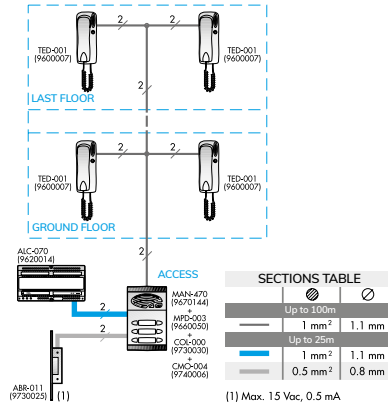

Standard quotes and diagrams

STANDARD QUOTE. 1 ACCESS POINT

No OF HOMES	Model																
	TED-001	MAN-470	MLN-000	MPS-003	MPS-004	MPS-005	MPS-006	MPD-003	MPD-004	MPD-005	MPD-006	ALC-070	COL-000	CEM-001	CMO-004	CMO-006	ABR-011
1x3	3	1		1								1	1		1	1	
2x3	6	1					1					1	1		1	1	
2x4	8	1						1				1	1		1	1	
2x5	10	1							1			1	1		1	1	
2x6*	12	1								1		1	1		1	1	
3x4	12	1	1					1				1	1	1	2	1	
3x5	15	1	1	1					1			1	1	1	2	2	1
3x6	18	1	1	1	1					1		1	2	1	2	2	1
4x4	16	1	1			1	2					1	1	1	1	1	
4x5	20	1	1					2				1	2	1	2	2	1
4x6	24	1	1						2			1	2	1	2	2	1
6x5	30	1	2							3		1	2	2	3	3	1
6x6	36	1	2								3	1	3	2	3	3	1

* Installation for 2 homes per storey and 6 storeys.

STANDARD DIAGRAM AND SECTIONS