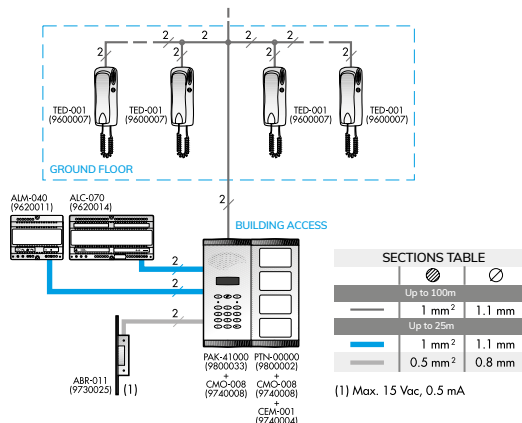

STANDARD DIAGRAM AND SECTIONS