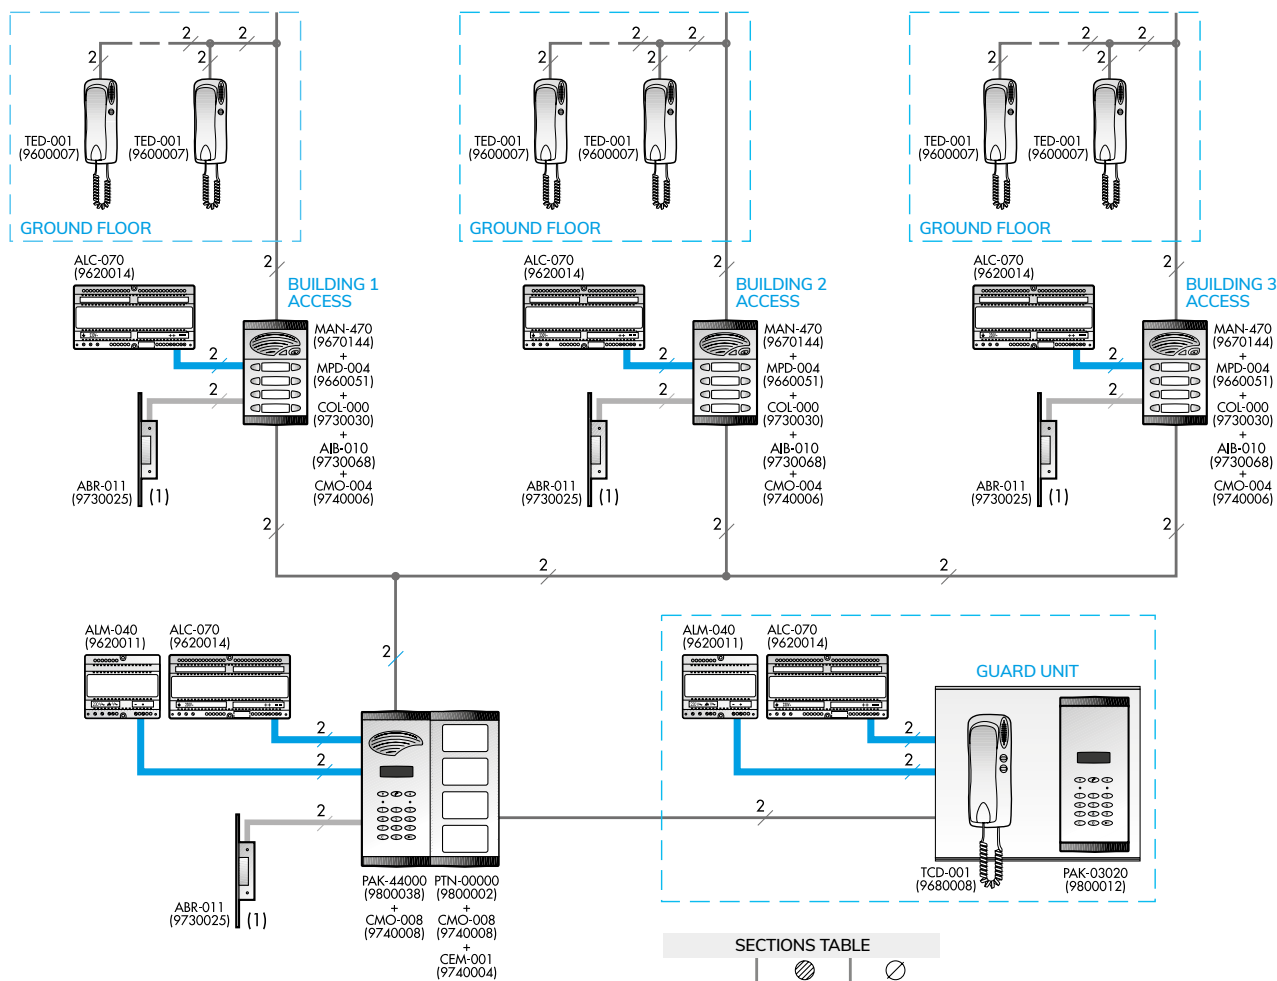

Diagram Housing estate with guard unit