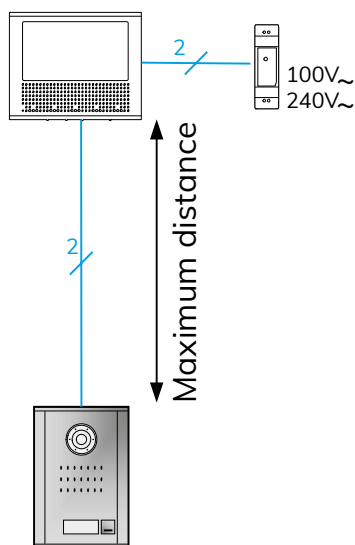

KIT	CAB-307	CAB-007 2x1 mm²	CAB-004 2x0,5 mm²	2x0,25 mm²	TCA-100 UTP CAT6
KVS-30421	180 m	100 m	80 m	60 m	90 m
KVS-30721	180 m	100 m	80 m	60 m	90 m

/ Accessories

QTY.	CODE	MODEL	DESCRIPTION
SECOND HANDS-FREE INDOOR UNIT (WITHOUT CAPTURE)			
1 unit	9630047	KMC-12500	Additional hands-free colour indoor unit set. Includes everything necessary for the installation of an extra MVC-125 indoor unit
SIMPLE ELECTRIC LOCK			
1 unit	9730062	ABR-015	Standard electric lock. 15 VDC
CONNECT EXISTING AC ELECTRIC LOCK			
1 unit	9730021	ASC-050	Timed relay for door opener maneuver
1 unit	9620001	ALA-040	Power supply unit 25VA, 12VAC
ELECTRONIC CALL EXTENSION			
1 unit	9730019	AAL-200	Electronic call extension for installations with electronic call
RECOMMENDED CABLE			
-	9750009	CAB-307	Optimized screened sleeved cable 2x1 mm² (by 100m coils)