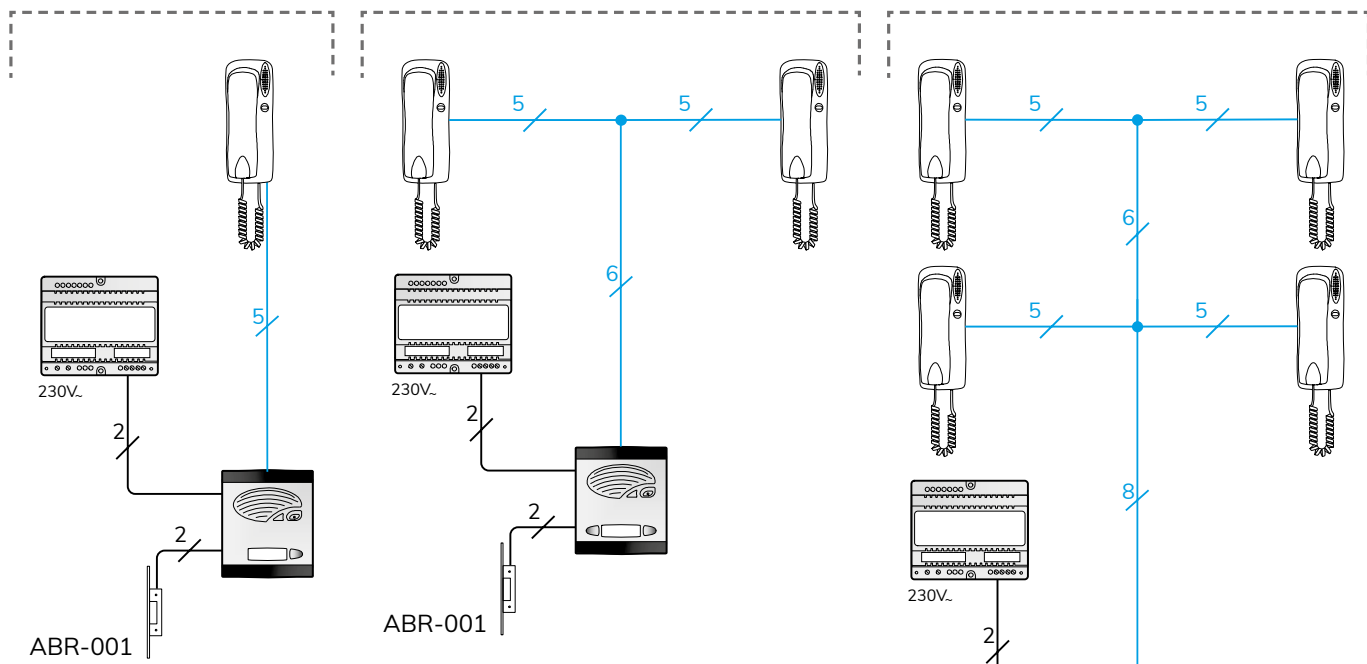

KIT 1 VILLA

KIT 2 VILLAS

KIT 4 VILLAS

KIT	N	2
KAS-41021	Nx0,25mm² Up to 100m	CAB-007 2x1mm² Up to 25m
KAS-41021		
KAS-41003		
KAD-41002		

/ Other kits

CODE	MODEL	DESCRIPTION
9700040	KAD-41001	2 villas kit (1 double push-button)
9700047	KAD-41021	2 villas kit (1 double push-button). Without electric lock
9700038	KAS-41003	3 villas kit (3 single push-buttons)
9700135	KAS-41004	4 villas kit (4 single push-buttons)
9700039	KAS-41005	5 villas kit (5 single push-buttons)
9700042	KAD-41003	6 villas kit (3 single push-buttons)
9700044	KAD-41005	10 villas kit (5 single push-buttons)
9700045	KAD-41006	12 villas kit (6 single push-buttons)

/ Accessories

CODE	MODEL	DESCRIPTION
RAIN-SHIELDS		
9740109	VIS-111	Single rain-shield for 1 / 2 storeys
9740110	VIS-112	Single rain-shield for 3 / 4 storeys
9740111	VIS-113	Single rain-shield for 5 / 6 storeys
SURFACE BOXES		
9740100	CSU-211	Surface boxes for 1 / 2 storeys
9740101	CSU-212	Surface boxes for 3 / 4 storeys
9740102	CSU-213	Surface boxes for 5 / 6 storeys
ELECTRONIC CALL EXTENSION		
9730019	AAL-200	Electronic call extension for electronic call installations

☀ Until end of stock