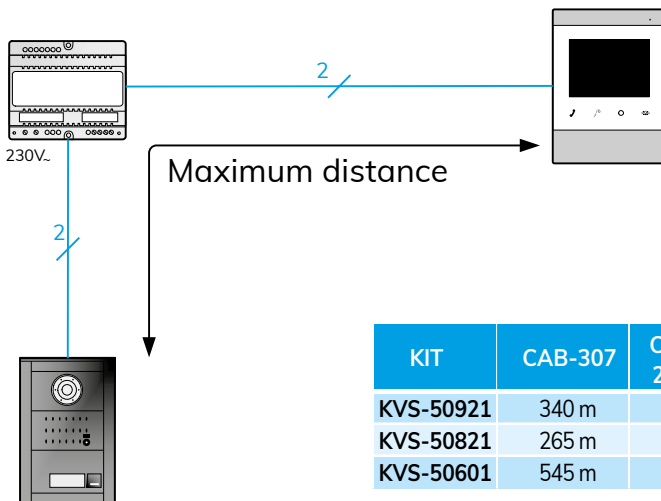

THE KIT INCLUDES:

CODE	MODEL	DESCRIPTION
9670164	MAN-500	Push-button audio unit module
9670178	MVN-508	Generic colour video unit
9660082	PPS-52201	iBLACK ent. panel 1 single p.but., window 2 mod.
9740006	CMO-004	Flush-mounted box for 3 or 4 storeys
9650004	ALS-020	Power supply unit interface
9630045	MVC-130	7" hands-free indoor unit
9630076	SCM-151	Connect. bracket HFMM 2 wires cascade