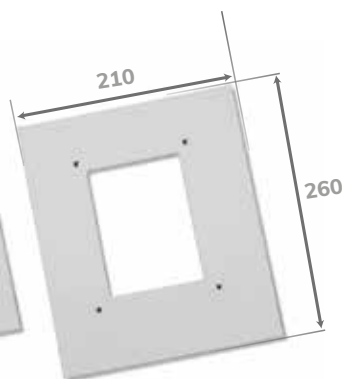

9730036
MAE-002

9730034
MAE-900

/ Decorative frames

FOR ENARA MONITOR

CODE	MODEL	DESCRIPTION
9730104	MAE-401	Dimensions: 120x240mm
9730105	MAE-402	Dimensions: 210x240mm

FOR MONITOR WITH HANDSET

CODE	MODEL	DESCRIPTION
9730035	MAE-001	Dimensions: 250x275mm
9730036	MAE-002	Dimensions: 300x325mm
9730034	MAE-900	Made to measure *

FOR HANDSET

CODE	MODEL	DESCRIPTION
9730092	MAE-101	Dimensions: 125x275mm
9730093	MAE-102	Dimensions: 250x275mm
9730091	MAE-902	Made to measure *

FOR MVC-130 MONITOR

CODE	MODEL	DESCRIPTION
9730090	MAE-003	Dimensions: 250x275mm
9730089	MAE-901	Made to measure *

* Made to measure in anodized aluminum.
Order example (see photo): MAE-900 (210x260), decorative frame for monitor, with 210mm outside width and 260mm height.

/ Desktop support

CODE	MODEL	DESCRIPTION
9730049	SSM-001	For monitor with handset
9730029	SST-001	For handset