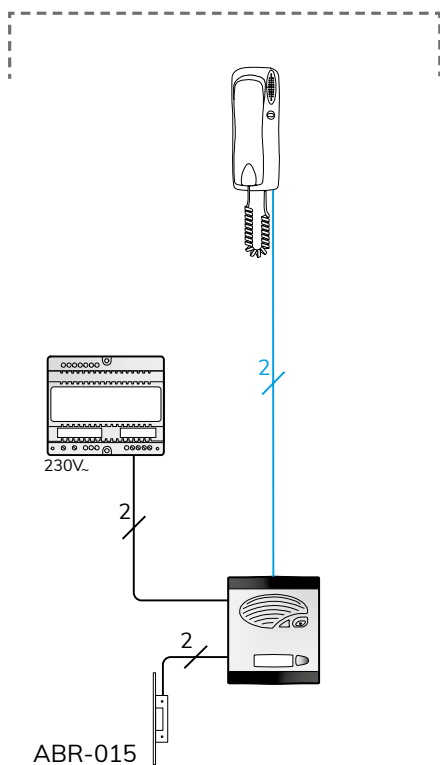

KIT 1 VILLA

KIT 2 VILLAS

KIT		
KAS-47021	CAB-007 2x1mm² Up to 100m	CAB-007 2x1mm² Up to 25m
KAS-47001		
KAD-47001		
KAS-67001		
KAD-67001		

/ Accessories

QTY.	CODE	MODEL	DESCRIPTION
ADDITIONAL HANDSET			
1 unit	9600007	TED-001	Digital handset with electronic call and privacy of conversation
CONNECT EXISTING AC ELECTRIC LOCK			
1 unit	9620001	ALA-040	25VA, 12VAC power supply unit
STANDARD ELECTRIC LOCK			
1 unit	9730062	ABR-015	Standard electric lock. 15 VDC.
RAIN-SHIELD FOR ENTRANCE PANEL			
1 unit	9740109	VIS-111	Single rain-shield for 1 / 2 storeys
SURFACE BOX + L201 ENTRANCE PANEL RAIN-SHIELD			
1 unit	9740100	CSU-211	Simple surface box for 1 / 2 storeys
1 unit	9740136	VIS-211	Single rain-shield for surface box for 1 / 2 storeys
CALL EXTENSION			
1 unit	9730019	AAL-200	Electronic call extension. To be used with electronic call
1 unit	9730018	AAL-120	Accessory required for the use of the electronic call extension or any other device which can be activated by means of an electronic call in installations with digital handsets
RECOMMENDED CABLE			
-	9750005	CAB-007	2x1mm² sleeved cable (by 100m coils)