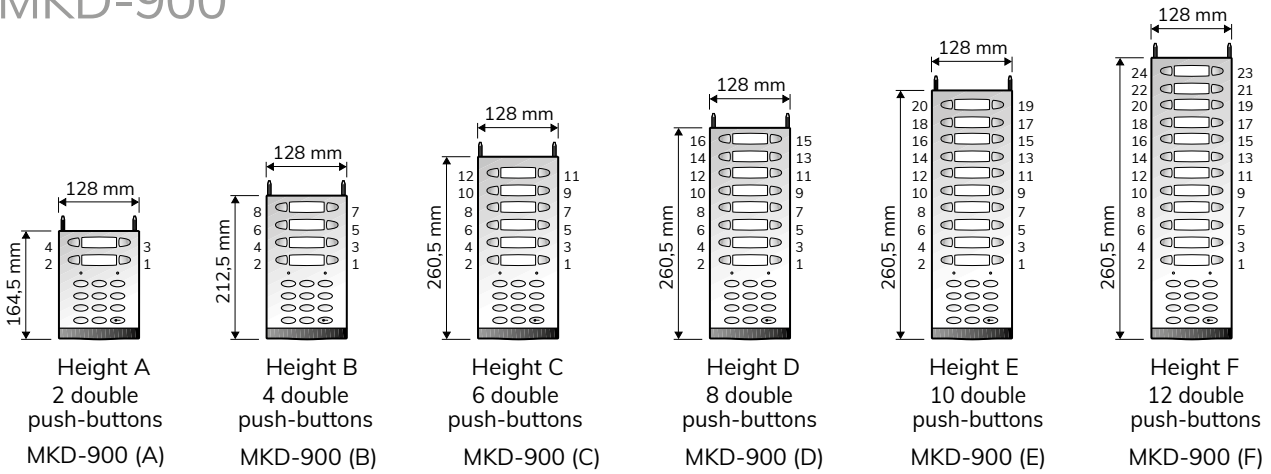

Entrance panels 201 Line

MKD-900