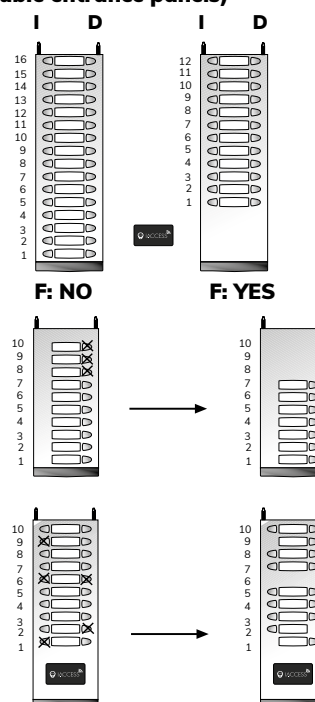

MPD-903 ENTRANCE PANELS (from 9 to 16 heights in single and double entrance panels)

1. **A:** code (9660159)
   B: model (MPD-903)
   C: S -single push-buttons D-double push-buttons
   D: entrance panel height from 009 to 016 (from 009 to 012 if F=YES)
   E: push-buttons to remove (1,2,3i,4D...)
   F: YES-with iACCESS reader; NO-without iACCESS reader
   Note: If F is not indicated, it is understood that you want without iACCESS reader

e.g. 1: 9660159 MPD-903(S-010,8,9,10)

A	B	C	D	E	F
9660159	MPD-903	S	-010	8,9,10	

e.g. 2: 9660159 MPD-903(D-010,1i,2D,6,9i,YES)

A	B	C	D	E	F
9660159	MPD-903	D	-010	1i,2D,6,9i	YES