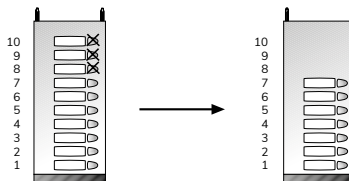

e.g.1: 9660065 MPD-901(S-010,8,9,10)