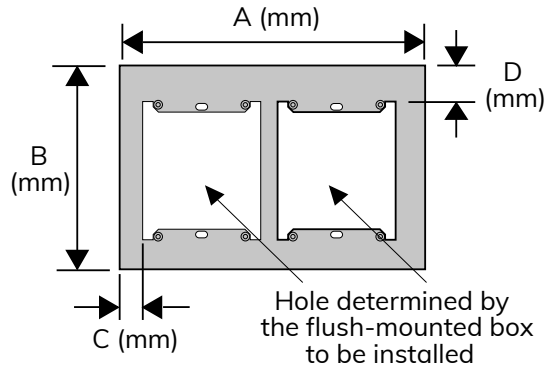

• 9740016- MAR-901 (CMO/A/B/C/D/E)