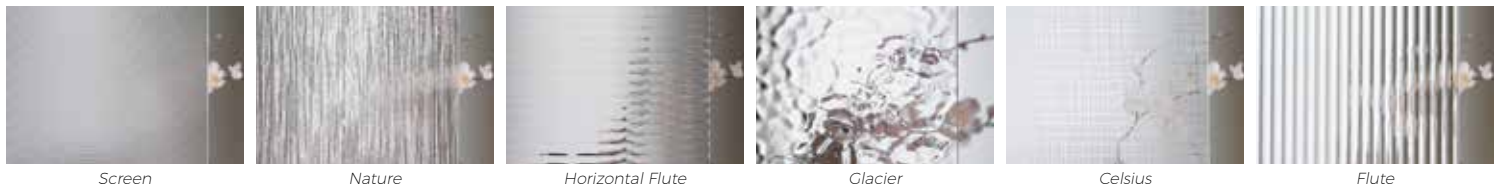

1. Choose your style:

2. Choose your species:

3. Choose your glass:

In-Store Shop Services

Don't tear out that old door jamb. If it is square and in good condition, reuse it!

We machine match new doors to your old ones for an exact fit. Our shop can drill for lockset, mortise for hinges, install peep-holes and decorative glass lites.