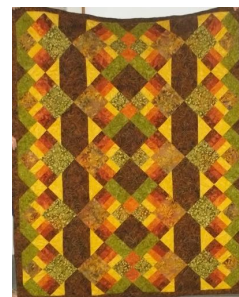

4 foot statue by Milt Burford

**\$1,000**     **Arrowhead**

*Donated by Milt Burford*

4 foot statue by Milt Burford

**\$200**     **Autumn Tapestry**

Quilt throw

Fall colors

**\$200**     **Bodie in Winter**