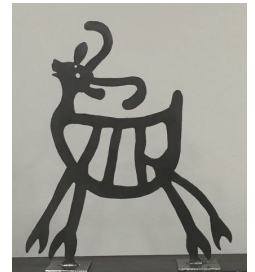

$750 General Custer

Donated by Milt Burford

3 foot statue by Milt Burford

Why General Custer.... remember the battle of the Little Bighorn!!!