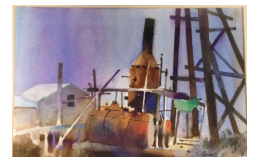

Santa Rosalia watercolor by S Perrott

Donated by Brenda Burnett