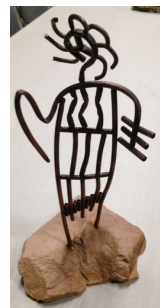

Copper Shaman

Donated by Jerry Bradley

12" copper Shaman on sandstone base
by Jerry Bradley