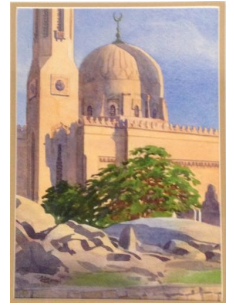

$200 El Tahia Mosque by Hamil Ma

Donated by Philip Archibald

by Hamil Ma
Aswan Egypt