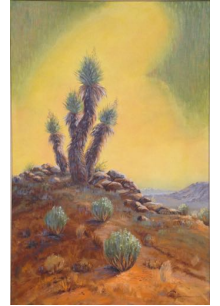

Joshua Tree

Donated by John & Judith Ward

Oil Painting

$500

KitchenCraft cookware set

Donated by Ed & Barbara Jayne