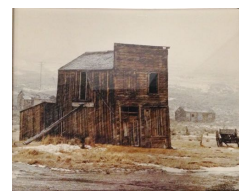

$200   **Bodie in Winter**

Donated by Howard Smith & Magi Allen

Framed photo by William Fekkether of Bishop, CA

On of the artists photos was featured in the May 1957 issue of Desert Magazine