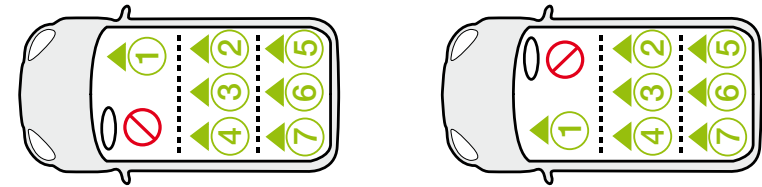

This car seat is classified for "i-Size Universal" use. It is suitable to fix into seat positions in most cars. The numbers on the diagram below correspond with the vehicle fitting positions listed in the following pages.