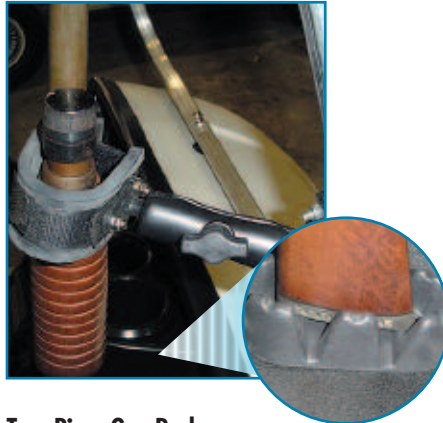

Two-Piece Gun Rack

Two-piece rack holds gun while you drive. Holder for gun base mounts to floor of cart. Gun barrel bracket attaches to the top strut with a U-bolt. Hardware included.

GR-102