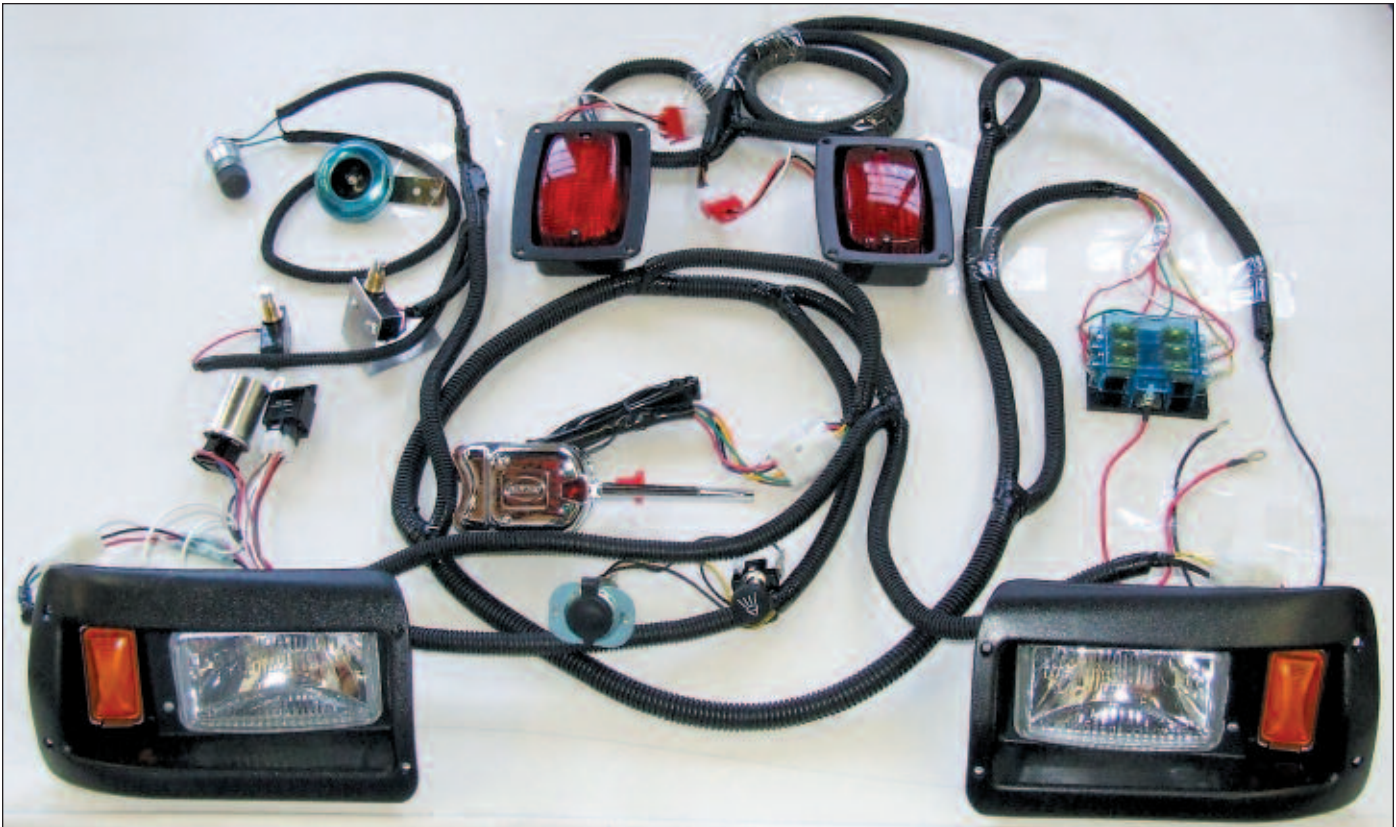

MOTORS,
CONTROLLERS

CHARGERS & PARTS,
BATTERY ACCESSORIES

BODY/TRIM,
SUSPENSION PARTS

BRAKE SHOES,
BRAKE DRUMS

KEYS, SWITCHES,
SOLENOIDS

GAS CAR
PARTS

BELTS, CABLES, BEARINGS,
PERFORMANCE PARTS

PLUG AND PLAY ULTIMATE LIGHT KIT FOR CLUB CAR DS AND E-Z-GO TXT

NEW

Seamlessly Integrates Adjustable Headlights, Brake Lights, Turn Signal Control and More!

• Kit includes:

- One pair of Automotive Style Headlights in bezels
- One pair of taillights in bezels
- Three-wire design: brake light, running light, and turn signals
- Turn Signal Assembly and Flasher Assembly
- Wiring Harness with automotive-style quick-connect plug-in connectors
- Micro switches and bracket for mounting under brake (Club Car LGT-305A Kit Only)
- Six Circuit Fuse Block
- Push/Pull Dash Switch with OE-style Relay
- Black ABS cover snaps to steering column and conceals wiring
- Floor Mount Horn Button with Automotive-style Horn
- 12 Volt Auxiliary Power Outlet
- Installation Template and Fastening Hardware