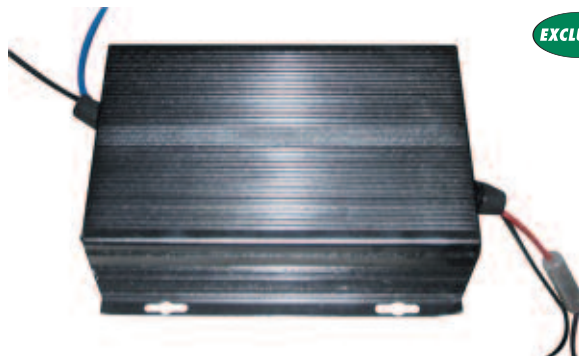

EXCLUSIVE

24V-48V to 12V, 25 Amp Voltage Reducer **NEW**

- New for 2008!
- Features a Thermal Overload Switch.
- Voltage and amperage overload protection.

Item #
VOLT-0002

VOLUME PRICING