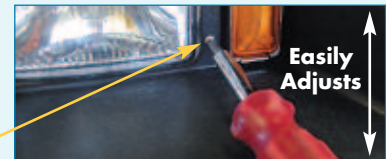

New & Improved!

Brighter Halogen Bulbs

Adjusts with the Turn of a Screw

E-Z-Go TXT ADJUSTABLE HEADLIGHTS, REPLACEMENT BULBS

Adjustable Headlights

Includes two adjustable headlights. Replacement Bulbs (LGT-323) and Wiring Harness (LGT-322E) sold separately.
LGT-314