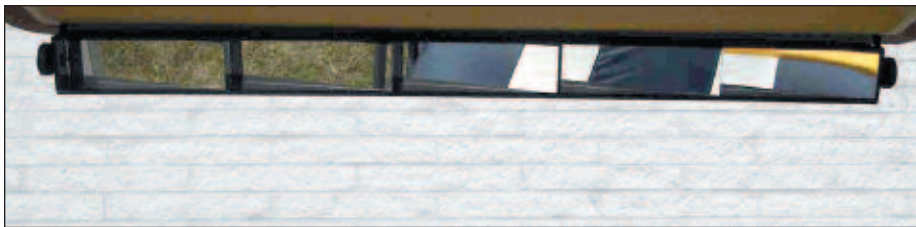

UNIVERSAL 5-PANEL WINK MIRROR

EXCLUSIVE

VOLUME PRICING