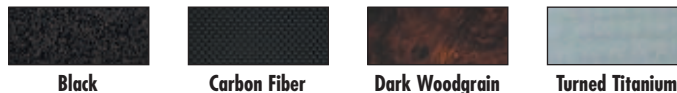

Item #	Fits	Color
DASH-0016	EZ Med/TXT	Woodgrain
DASH-0017	EZ Med/TXT	Carbon Fiber
DASH-0018	EZ Med/TXT	Black
DASH-0046	EZ Med/TXT NEW	Titanium
DASH-0010	CC DS Old	Woodgrain
DASH-0011	CC DS Old	Carbon Fiber
DASH-0012	CC DS Old	Black
DASH-0047	CC DS Old NEW	Titanium
DASH-0013	CC DS New	Woodgrain
DASH-0014	CC DS New	Carbon Fiber
DASH-0015	CC DS New	Black
DASH-0048	CC DS New NEW	Titanium
DASH-0049	CC Precedent NEW	Woodgrain
DASH-0050	CC Precedent NEW	Carbon Fiber
DASH-0051	CC Precedent NEW	Black
DASH-0052	CC Precedent NEW	Titanium

Item #	Fits	Color
DASH-0019	Yamaha 95-02	Woodgrain
DASH-0020	Yamaha 95-02	Carbon Fiber
DASH-0021	Yamaha 95-02	Black
DASH-0053	Yamaha 95-02 NEW	Titanium
DASH-0054	Yamaha 03-06 NEW	Woodgrain
DASH-0055	Yamaha 03-06 NEW	Carbon Fiber
DASH-0056	Yamaha 03-06 NEW	Black
DASH-0057	Yamaha 03-06 NEW	Titanium
DASH-0058	Yamaha Drive NEW	Woodgrain
DASH-0059	Yamaha Drive NEW	Carbon Fiber
DASH-0060	Yamaha Drive NEW	Black
DASH-0061	Yamaha Drive NEW	Titanium