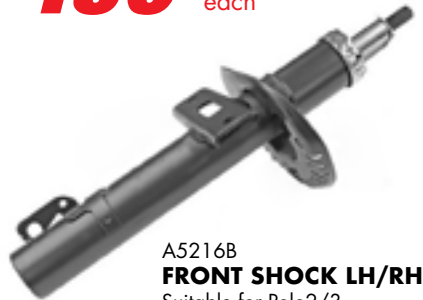

A5216B
FRONT SHOCK LH/RH
Suitable for Polo2/3

Recommended Price
295⁰⁰ each