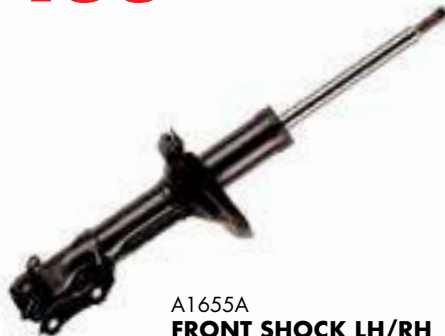

A1655A
FRONT SHOCK LH/RH
Suitable for Polo1

Recommended Price
405⁰⁰ each