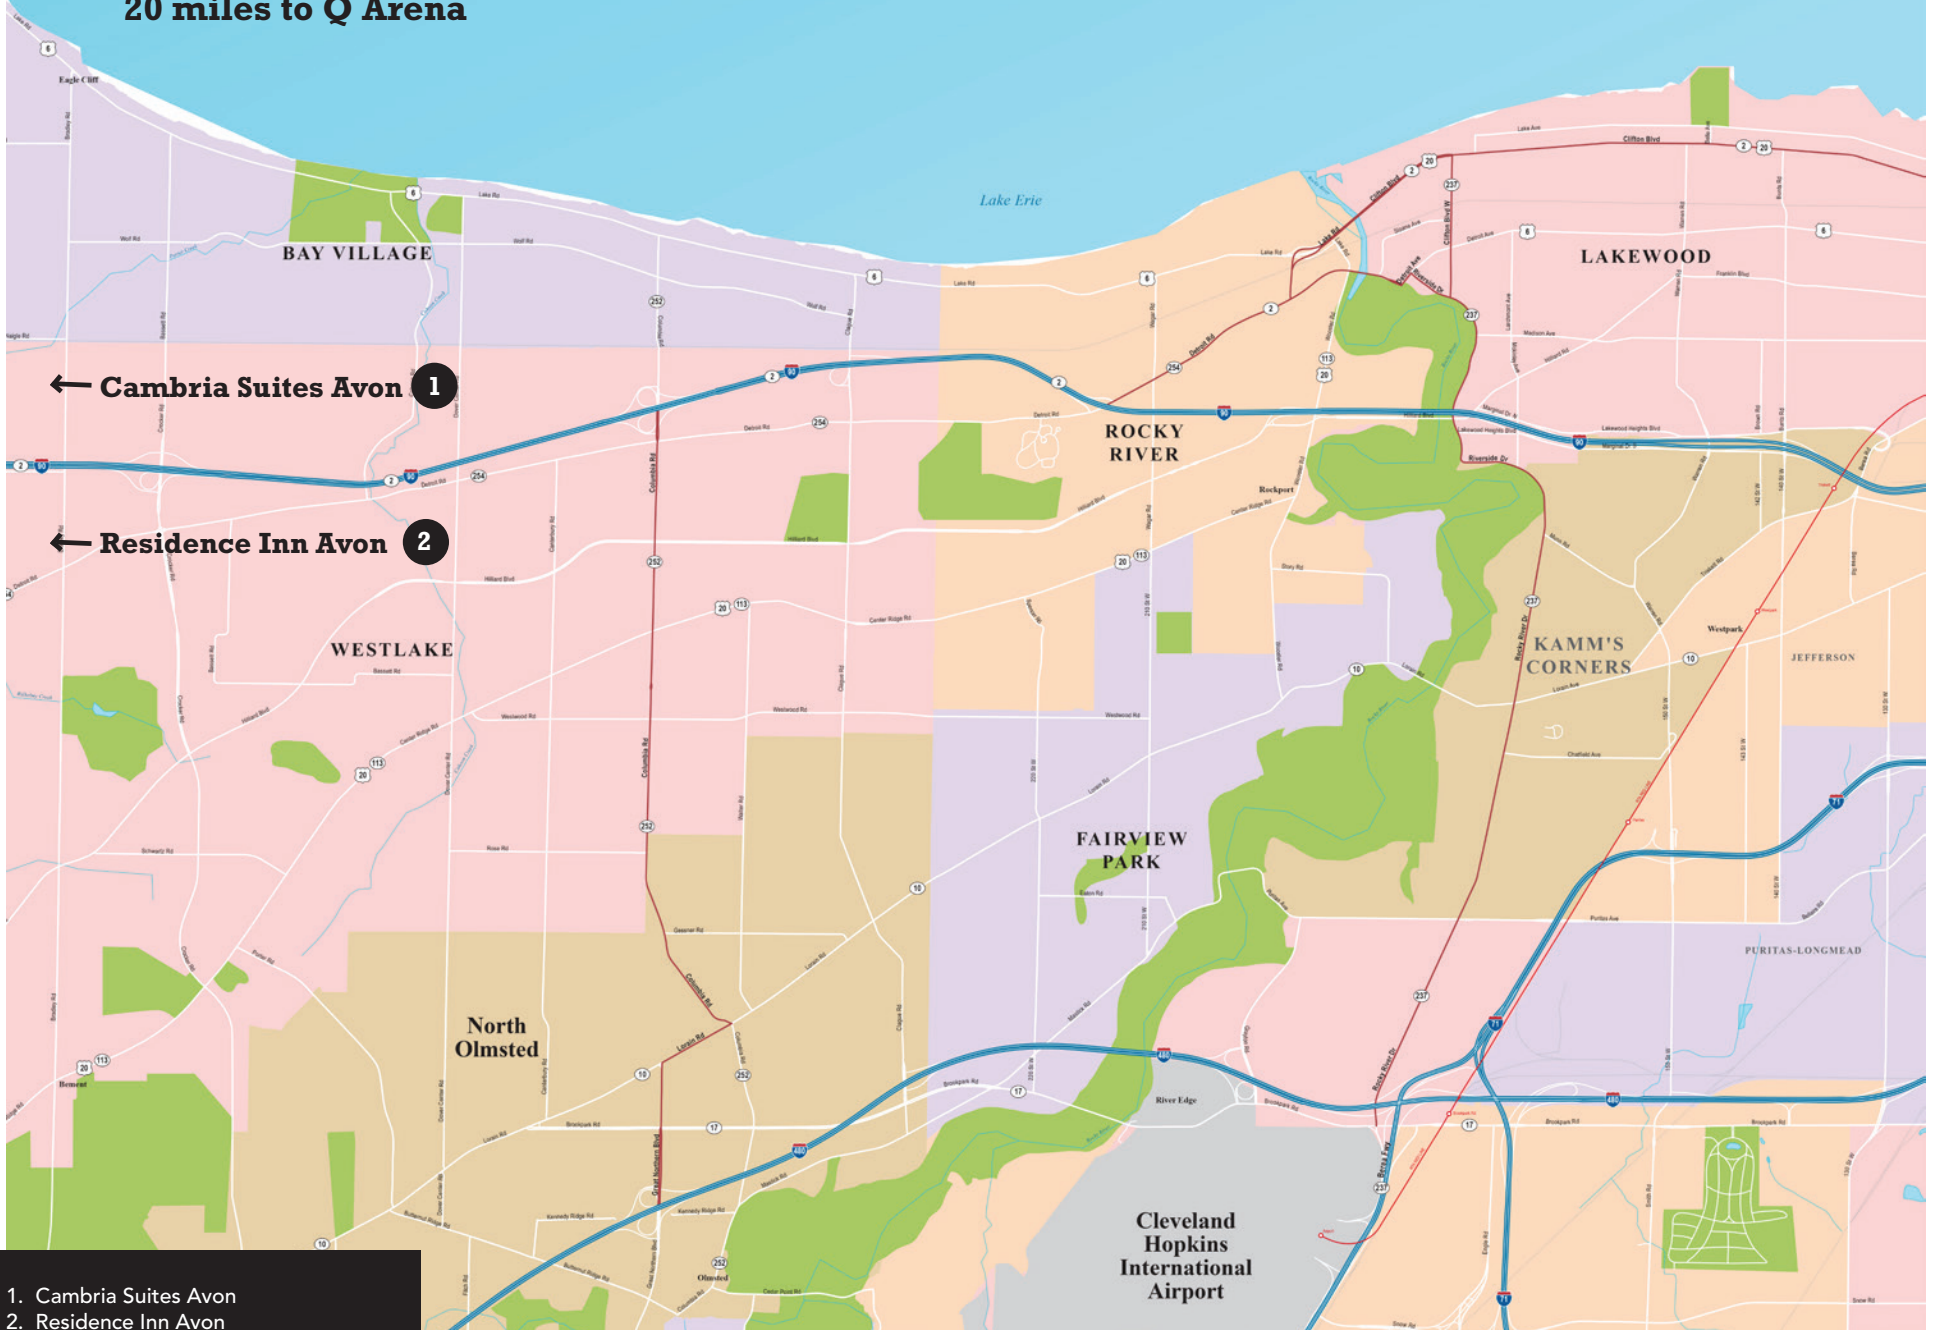

● West Hotel Cluster

20 miles to Q Arena

← Cambria Suites Avon 1

← Residence Inn Avon 2

1. Cambria Suites Avon
2. Residence Inn Avon

Cleveland Hopkins International Airport