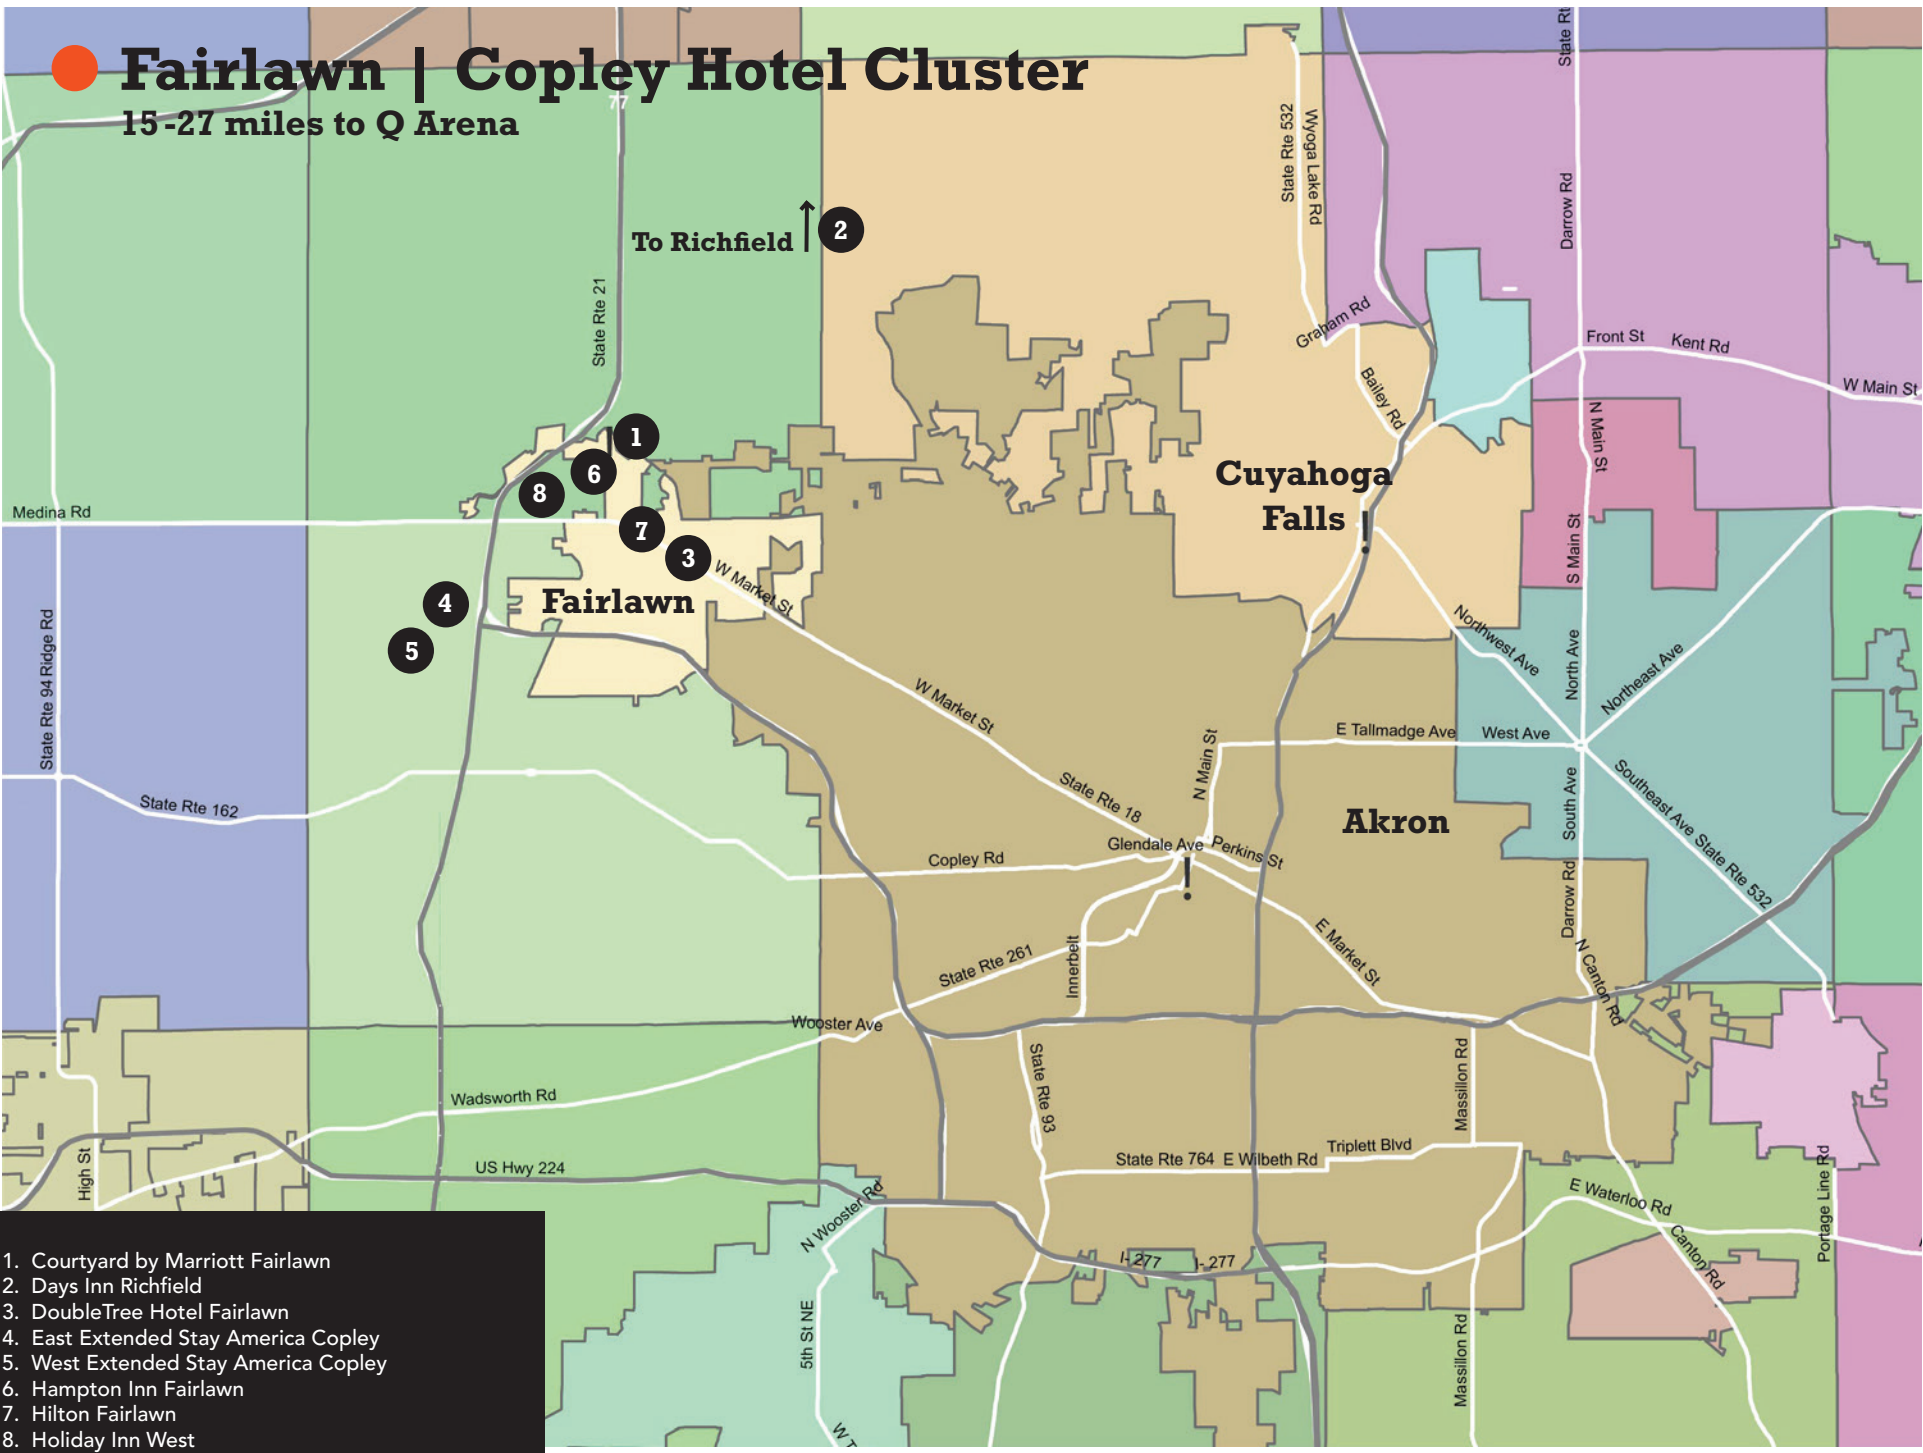

Fairlawn | Copley Hotel Cluster

15-27 miles to Q Arena

1. Courtyard by Marriott Fairlawn
2. Days Inn Richfield
3. DoubleTree Hotel Fairlawn
4. East Extended Stay America Copley
5. West Extended Stay America Copley
6. Hampton Inn Fairlawn
7. Hilton Fairlawn
8. Holiday Inn West