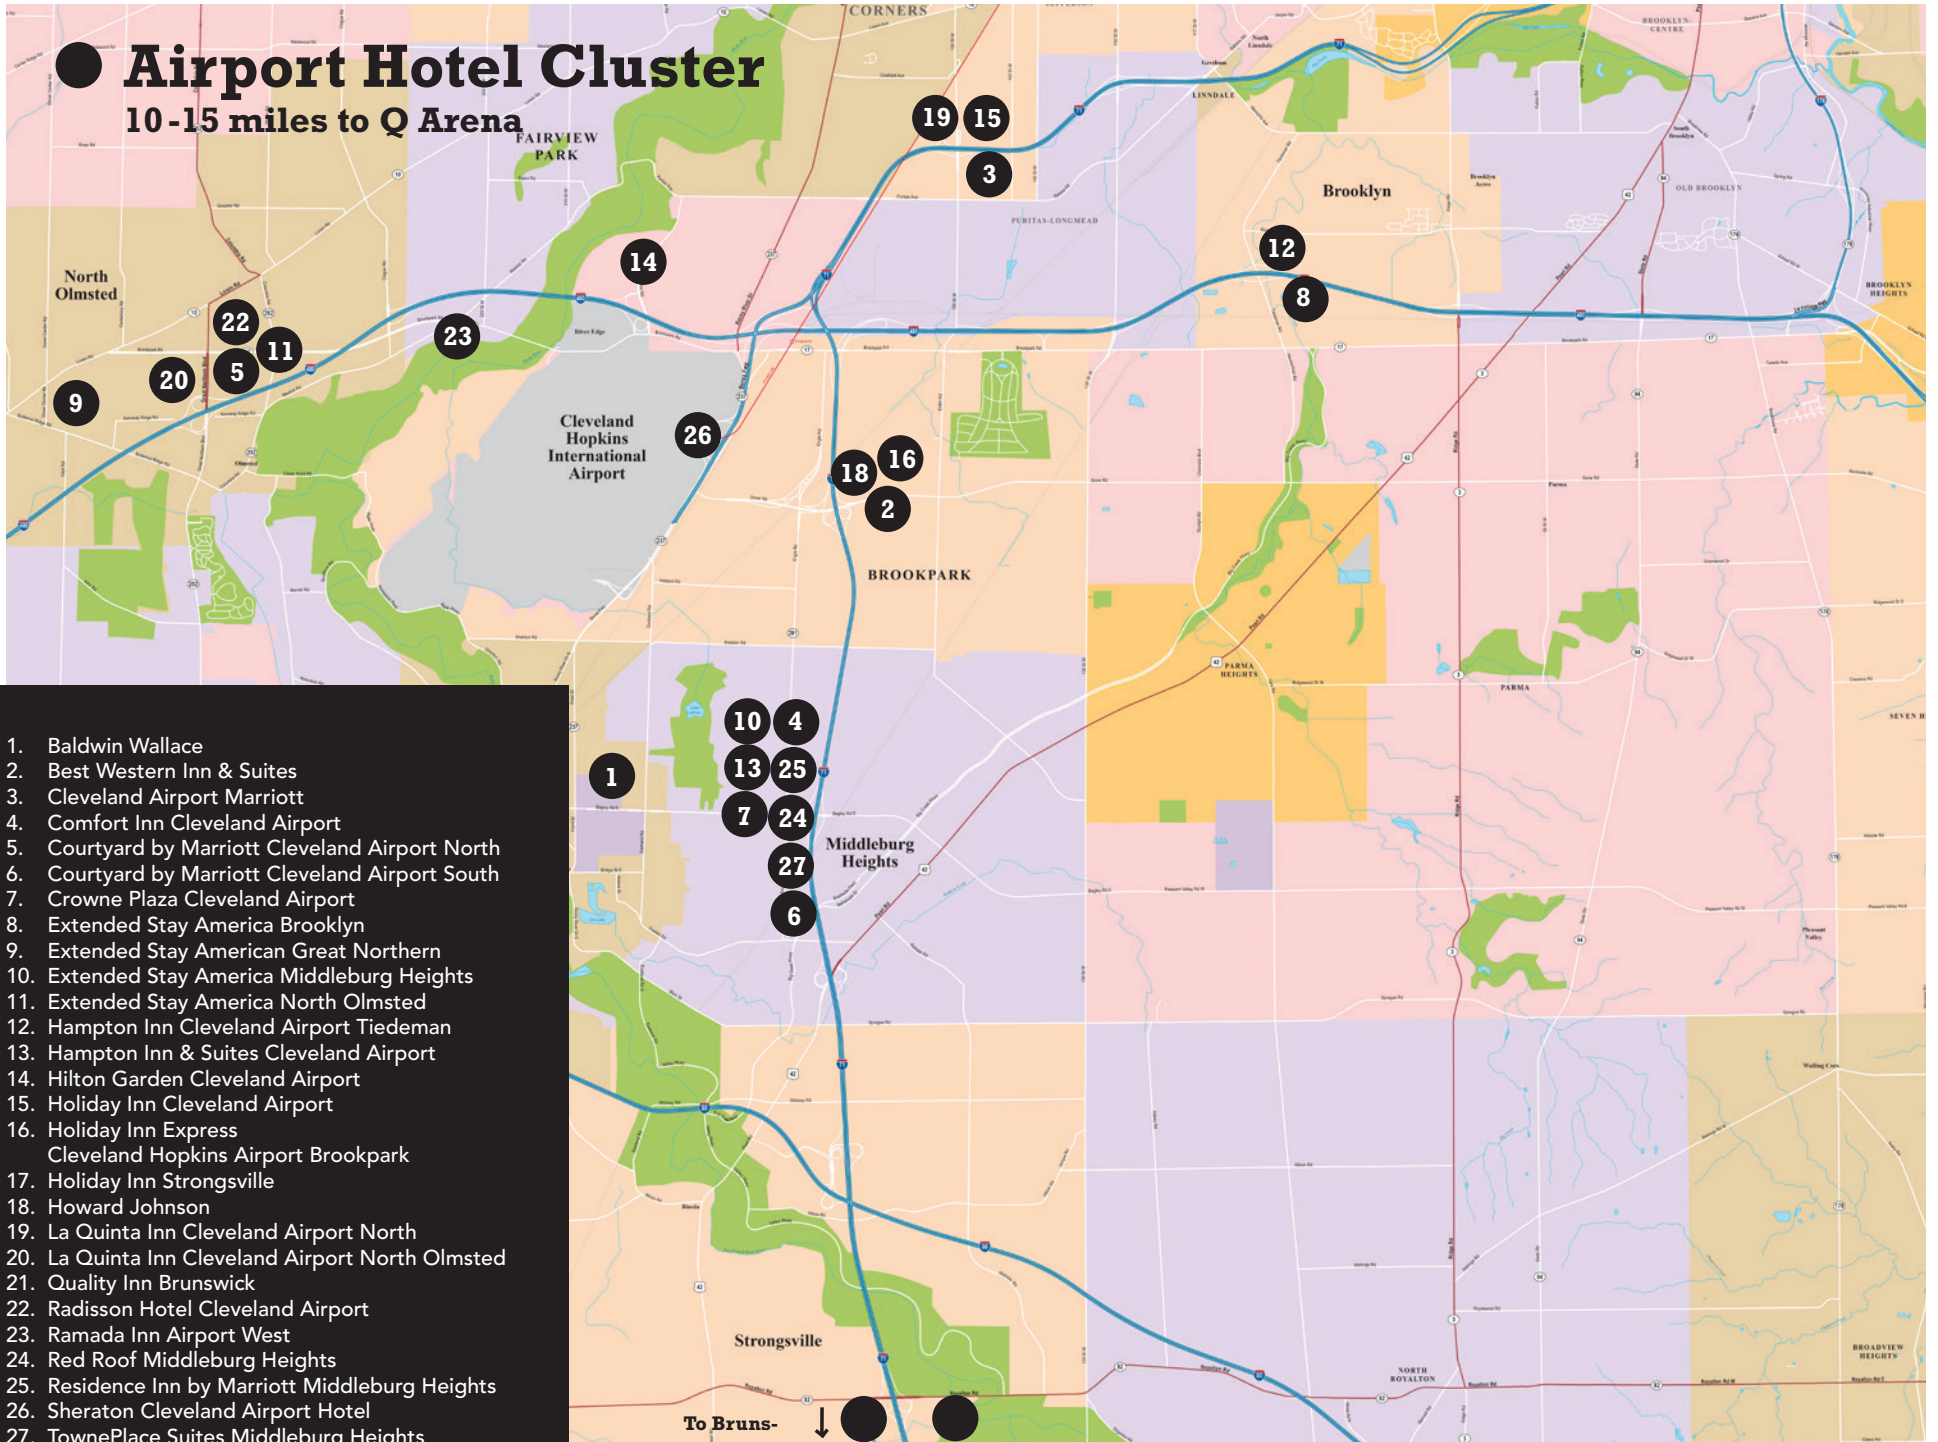

● Airport Hotel Cluster

10-15 miles to Q Arena

1. Baldwin Wallace
2. Best Western Inn & Suites
3. Cleveland Airport Marriott
4. Comfort Inn Cleveland Airport
5. Courtyard by Marriott Cleveland Airport North
6. Courtyard by Marriott Cleveland Airport South
7. Crowne Plaza Cleveland Airport
8. Extended Stay America Brooklyn
9. Extended Stay American Great Northern
10. Extended Stay America Middleburg Heights
11. Extended Stay America North Olmsted
12. Hampton Inn Cleveland Airport Tiedeman
13. Hampton Inn & Suites Cleveland Airport
14. Hilton Garden Cleveland Airport
15. Holiday Inn Cleveland Airport
16. Holiday Inn Express Cleveland Hopkins Airport Brookpark
17. Holiday Inn Strongsville
18. Howard Johnson
19. La Quinta Inn Cleveland Airport North
20. La Quinta Inn Cleveland Airport North Olmsted
21. Quality Inn Brunswick
22. Radisson Hotel Cleveland Airport
23. Ramada Inn Airport West
24. Red Roof Middleburg Heights
25. Residence Inn by Marriott Middleburg Heights
26. Sheraton Cleveland Airport Hotel
27. TownePlace Suites Middleburg Heights

To Bruns- ↓ ● ●