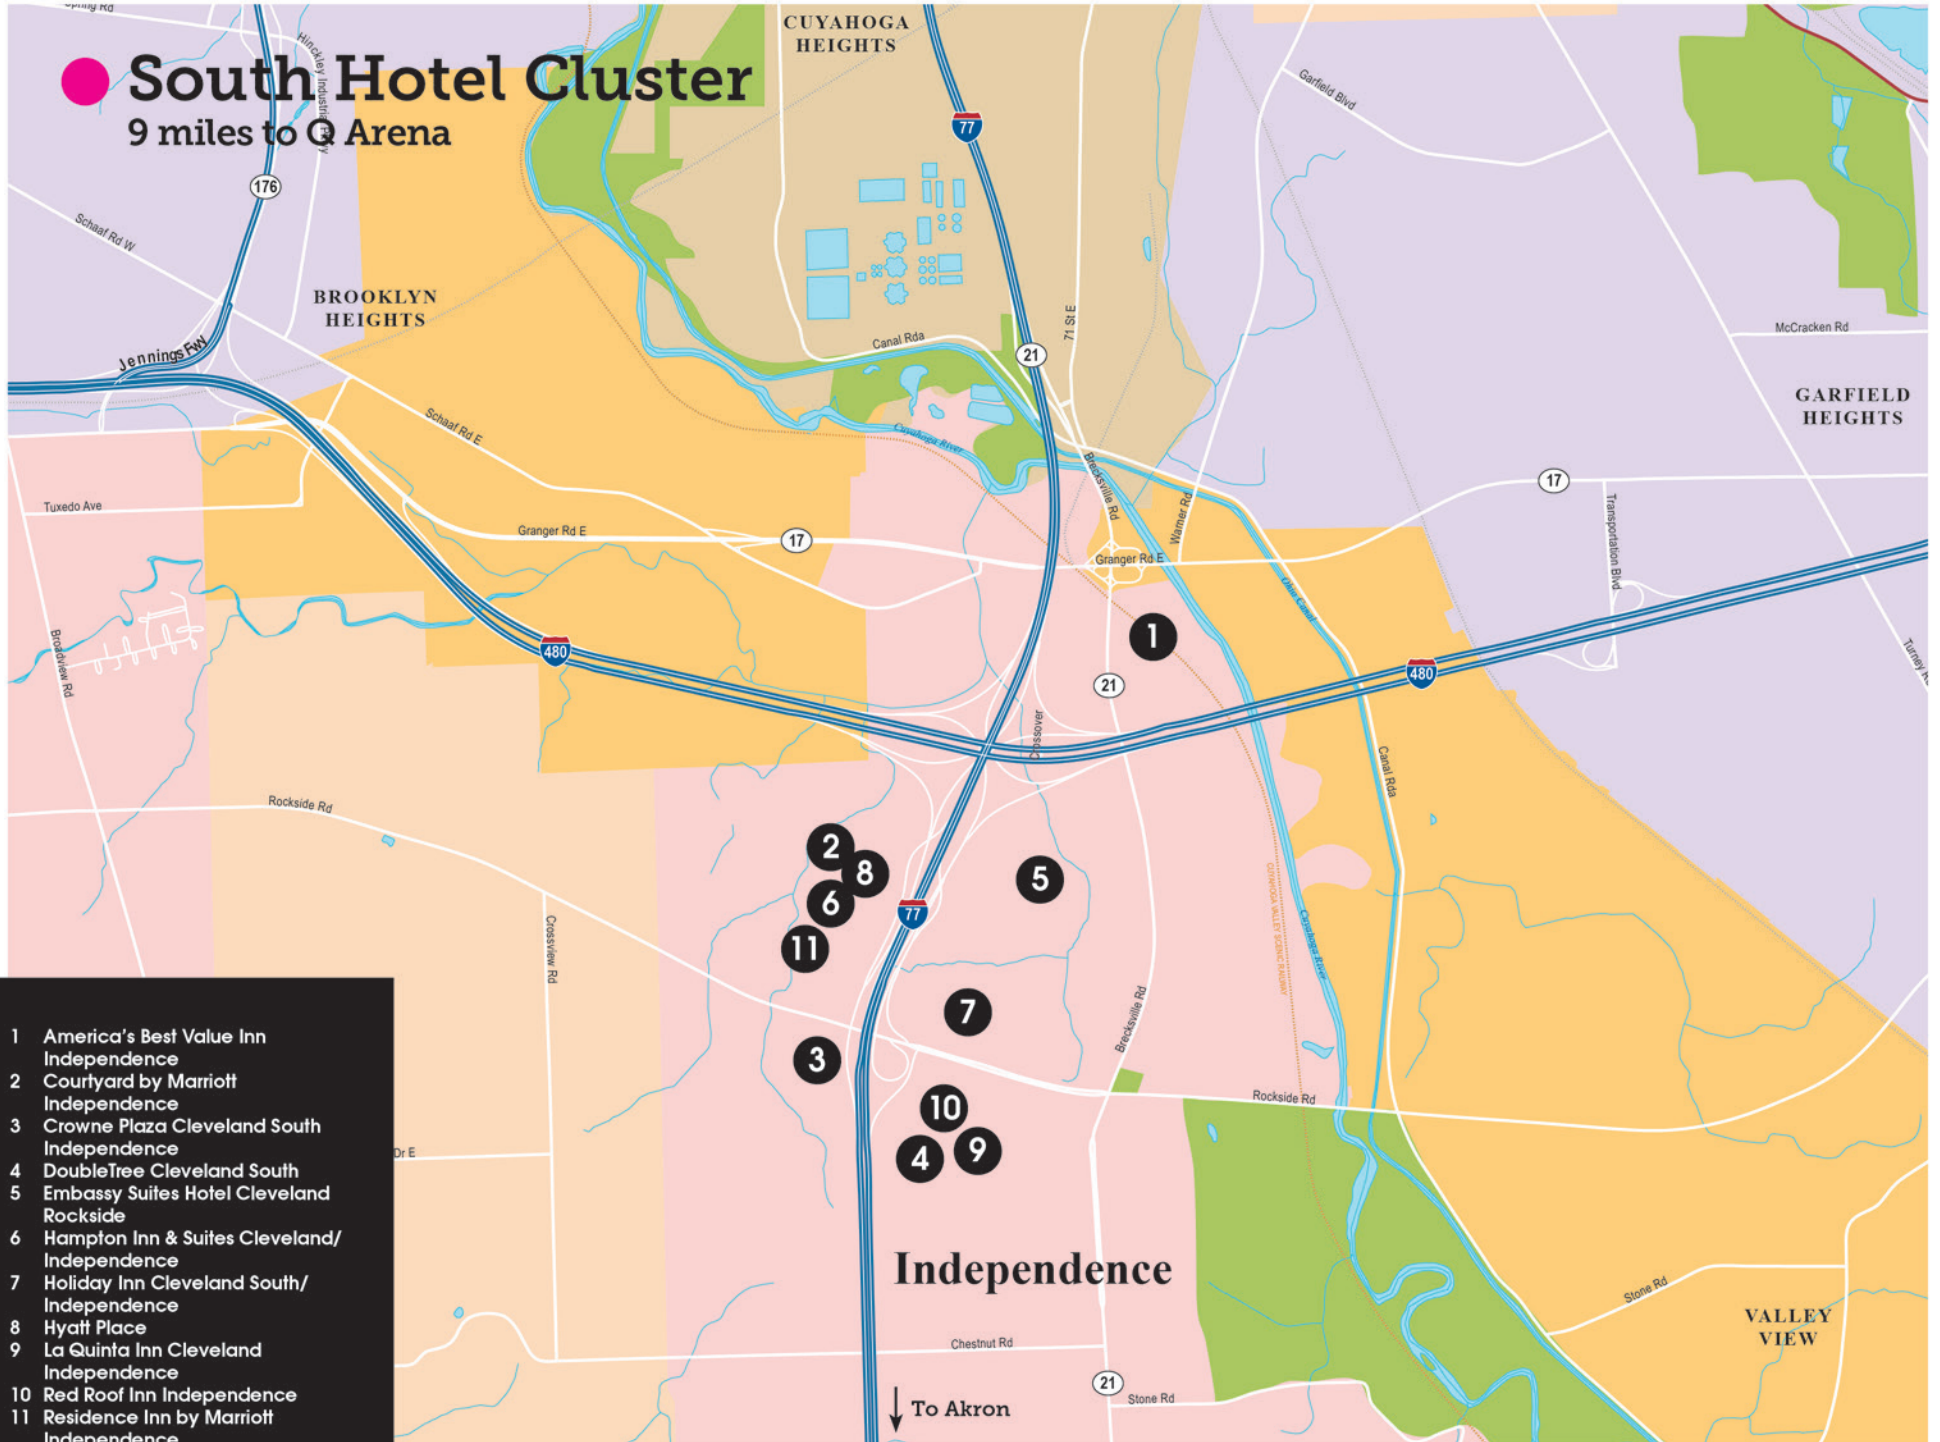

University Circle Hotel Cluster

3.5 miles to Q Arena

1. Case Western Reserve University
2. Courtyard by Marriott Cleveland University Circle
3. DoubleTree by Hilton, Tudor Arms Hotel
4. Glidden House
5. Holiday Inn Cleveland Clinic
6. InterContinental Hotel & Conference Center
7. InterContinental Suites Cleveland

★ Cleveland Convention Center

Fairlawn | Copley Hotel Cluster

15-27 miles to Q Arena

- 1. Courtyard by Marriott Fairlawn
- 2. Days Inn Richfield
- 3. DoubleTree Hotel Fairlawn
- 4. East Extended Stay America Copley
- 5. West Extended Stay America Copley
- 6. Hampton Inn Fairlawn
- 7. Hilton Fairlawn
- 8. Holiday Inn West

South Hotel Cluster
9 miles to Q Arena

- 1 America's Best Value Inn Independence
- 2 Courtyard by Marriott Independence
- 3 Crowne Plaza Cleveland South Independence
- 4 DoubleTree Cleveland South Independence
- 5 Embassy Suites Hotel Cleveland Rockside
- 6 Hampton Inn & Suites Cleveland/ Independence
- 7 Holiday Inn Cleveland South/ Independence
- 8 Hyatt Place
- 9 La Quinta Inn Cleveland Independence
- 10 Red Roof Inn Independence
- 11 Residence Inn by Marriott Independence

Independence

↓ To Akron

Southeast Hotel Cluster 19-25 miles to Q Arena

- 1 Bertram Hotel & Conference Center
- 2 Comfort Suites Twinsburg
- 3 Country Inn & Suites Macedonia
- 4 Hampton Inn Solon
- 5 Hilton Garden Inn Twinsburg
- 6 Holiday Inn Express Oakwood
- 7 Homewood Suites Solon
- 8 Springhill Suites Solon