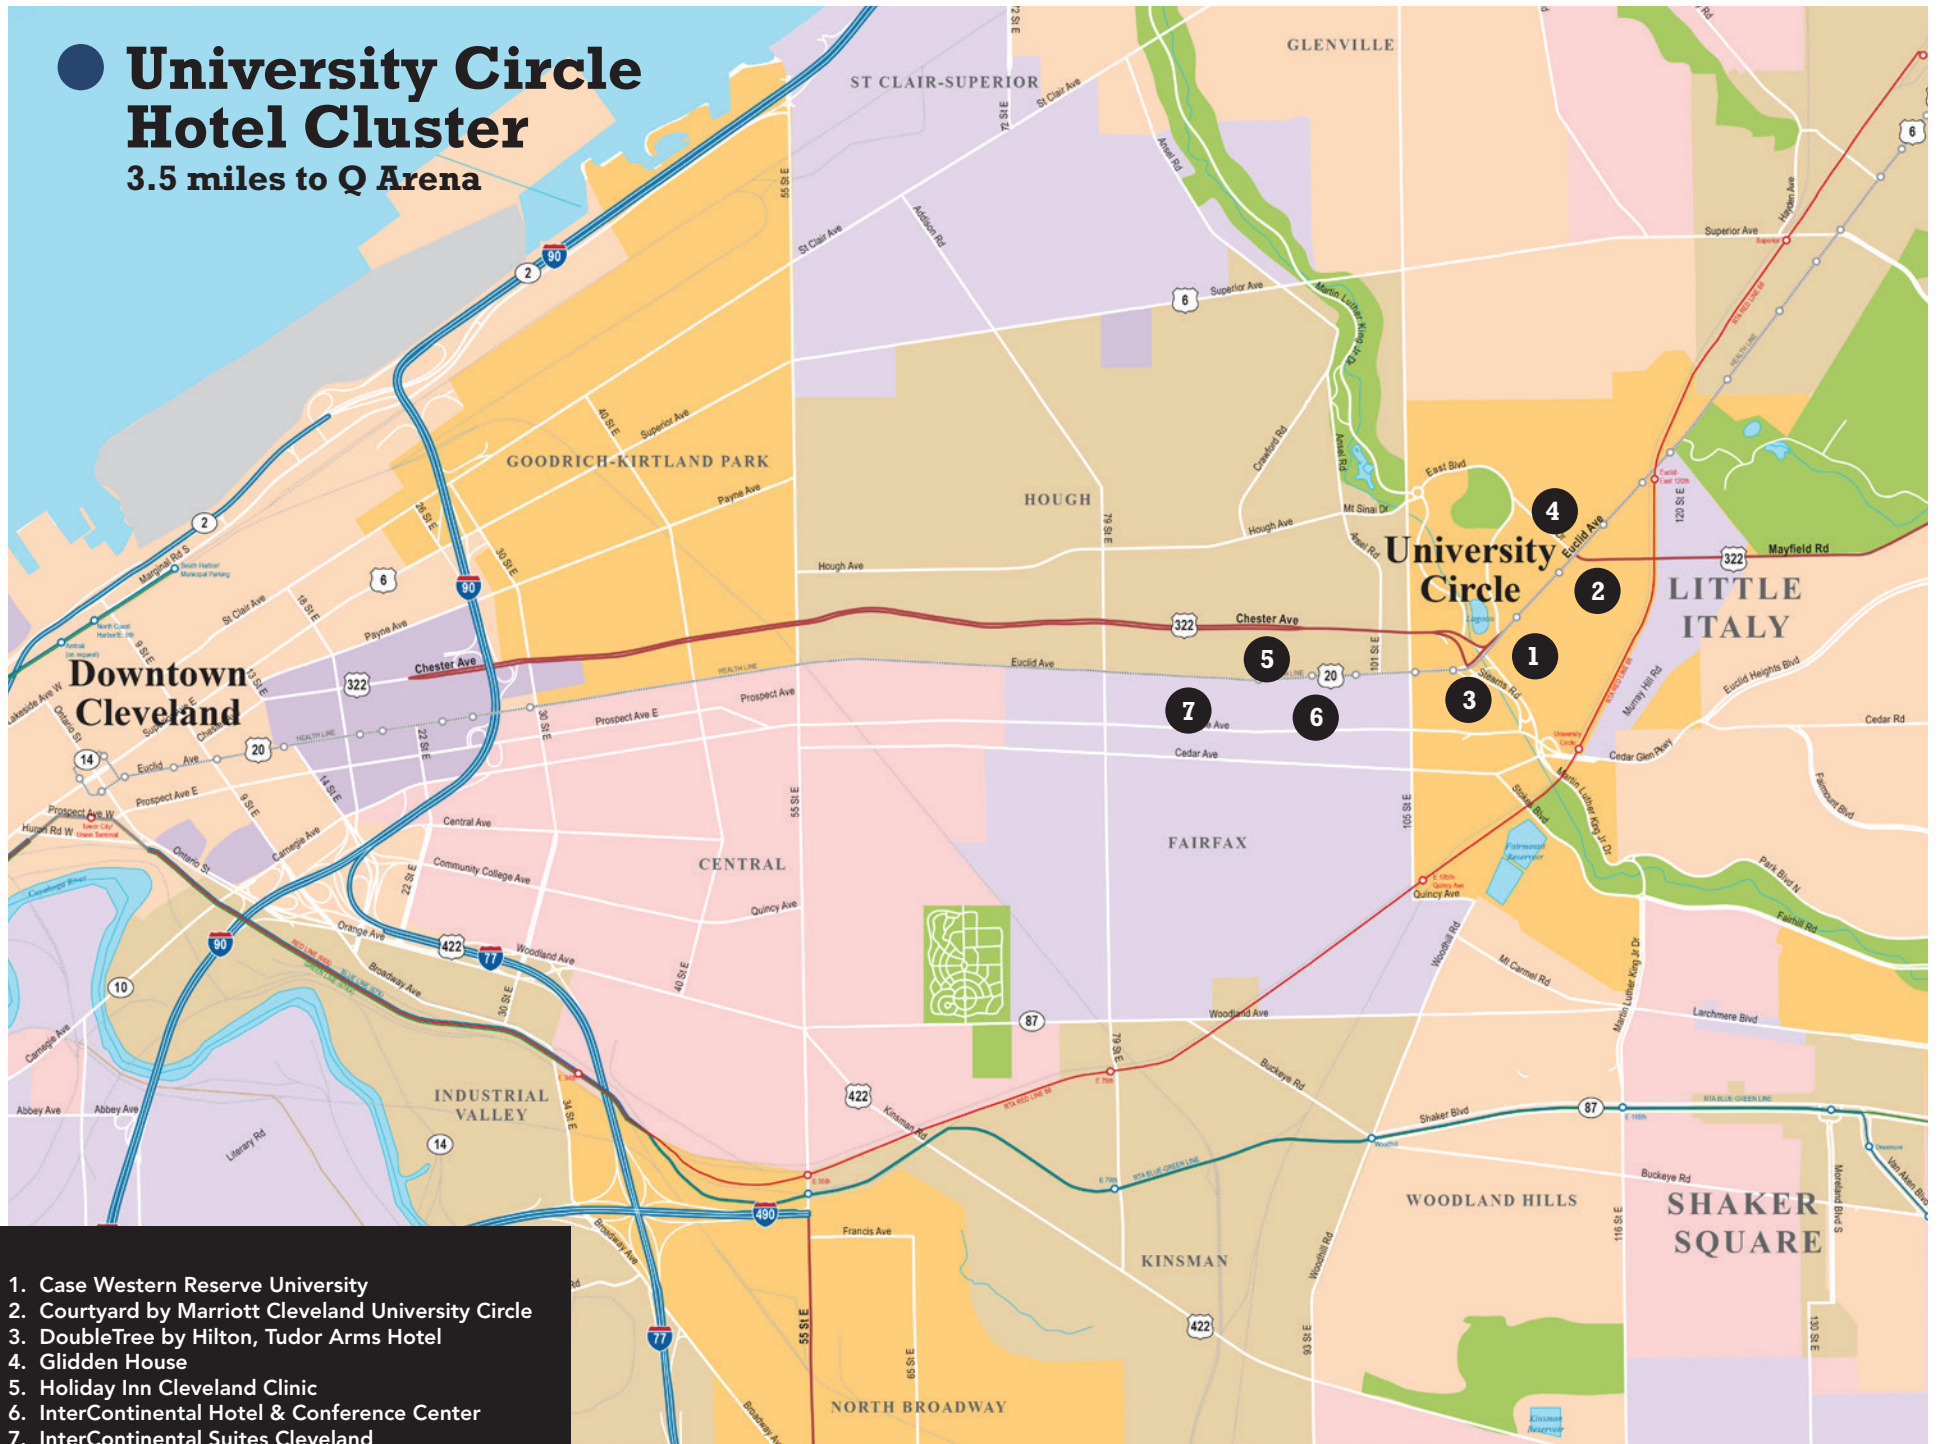

East Hotel Cluster

18 miles to Q Arena

1. Aloft Beachwood
2. Clarion Hotel Beachwood
3. Cleveland Marriott East
4. Courtyard by Marriott Beachwood
5. Courtyard by Marriott Willoughby
6. DoubleTree by Hilton Cleveland East
7. Embassy Suites Beachwood
8. Extended Stay America Beachwood North
9. Extended Stay America Beachwood South
10. Fairfield Inn & Suites Beachwood
11. Hampton Inn & Suites Beachwood
12. Hilton Garden Inn East Mayfield
13. Holiday Inn Mayfield
14. Holiday Inn Mentor
15. Homewood Suites by Hilton Cleveland Beachwood
16. John Carroll University
17. Quail Hollow Resort
18. Radisson Inn Eastlake
19. Red Roof Inn Willoughby
20. Residence Inn by Marriott Beachwood
21. Staybridge Suites East
22. Super 8 Beachwood

University Circle Hotel Cluster

3.5 miles to Q Arena

1. Case Western Reserve University
2. Courtyard by Marriott Cleveland University Circle
3. DoubleTree by Hilton, Tudor Arms Hotel
4. Glidden House
5. Holiday Inn Cleveland Clinic
6. InterContinental Hotel & Conference Center
7. InterContinental Suites Cleveland

South Hotel Cluster
9 miles to Q Arena

- 1 America's Best Value Inn Independence
- 2 Courtyard by Marriott Independence
- 3 Crowne Plaza Cleveland South Independence
- 4 DoubleTree Cleveland South Independence
- 5 Embassy Suites Hotel Cleveland Rockside
- 6 Hampton Inn & Suites Cleveland/ Independence
- 7 Holiday Inn Cleveland South/ Independence
- 8 Hyatt Place
- 9 La Quinta Inn Cleveland Independence
- 10 Red Roof Inn Independence
- 11 Residence Inn by Marriott Independence

Independence

↓ To Akron

Southeast Hotel Cluster 19-25 miles to Q Arena

- 1 Bertram Hotel & Conference Center
- 2 Comfort Suites Twinsburg
- 3 Country Inn & Suites Macedonia
- 4 Hampton Inn Solon
- 5 Hilton Garden Inn Twinsburg
- 6 Holiday Inn Express Oakwood
- 7 Homewood Suites Solon
- 8 Springhill Suites Solon