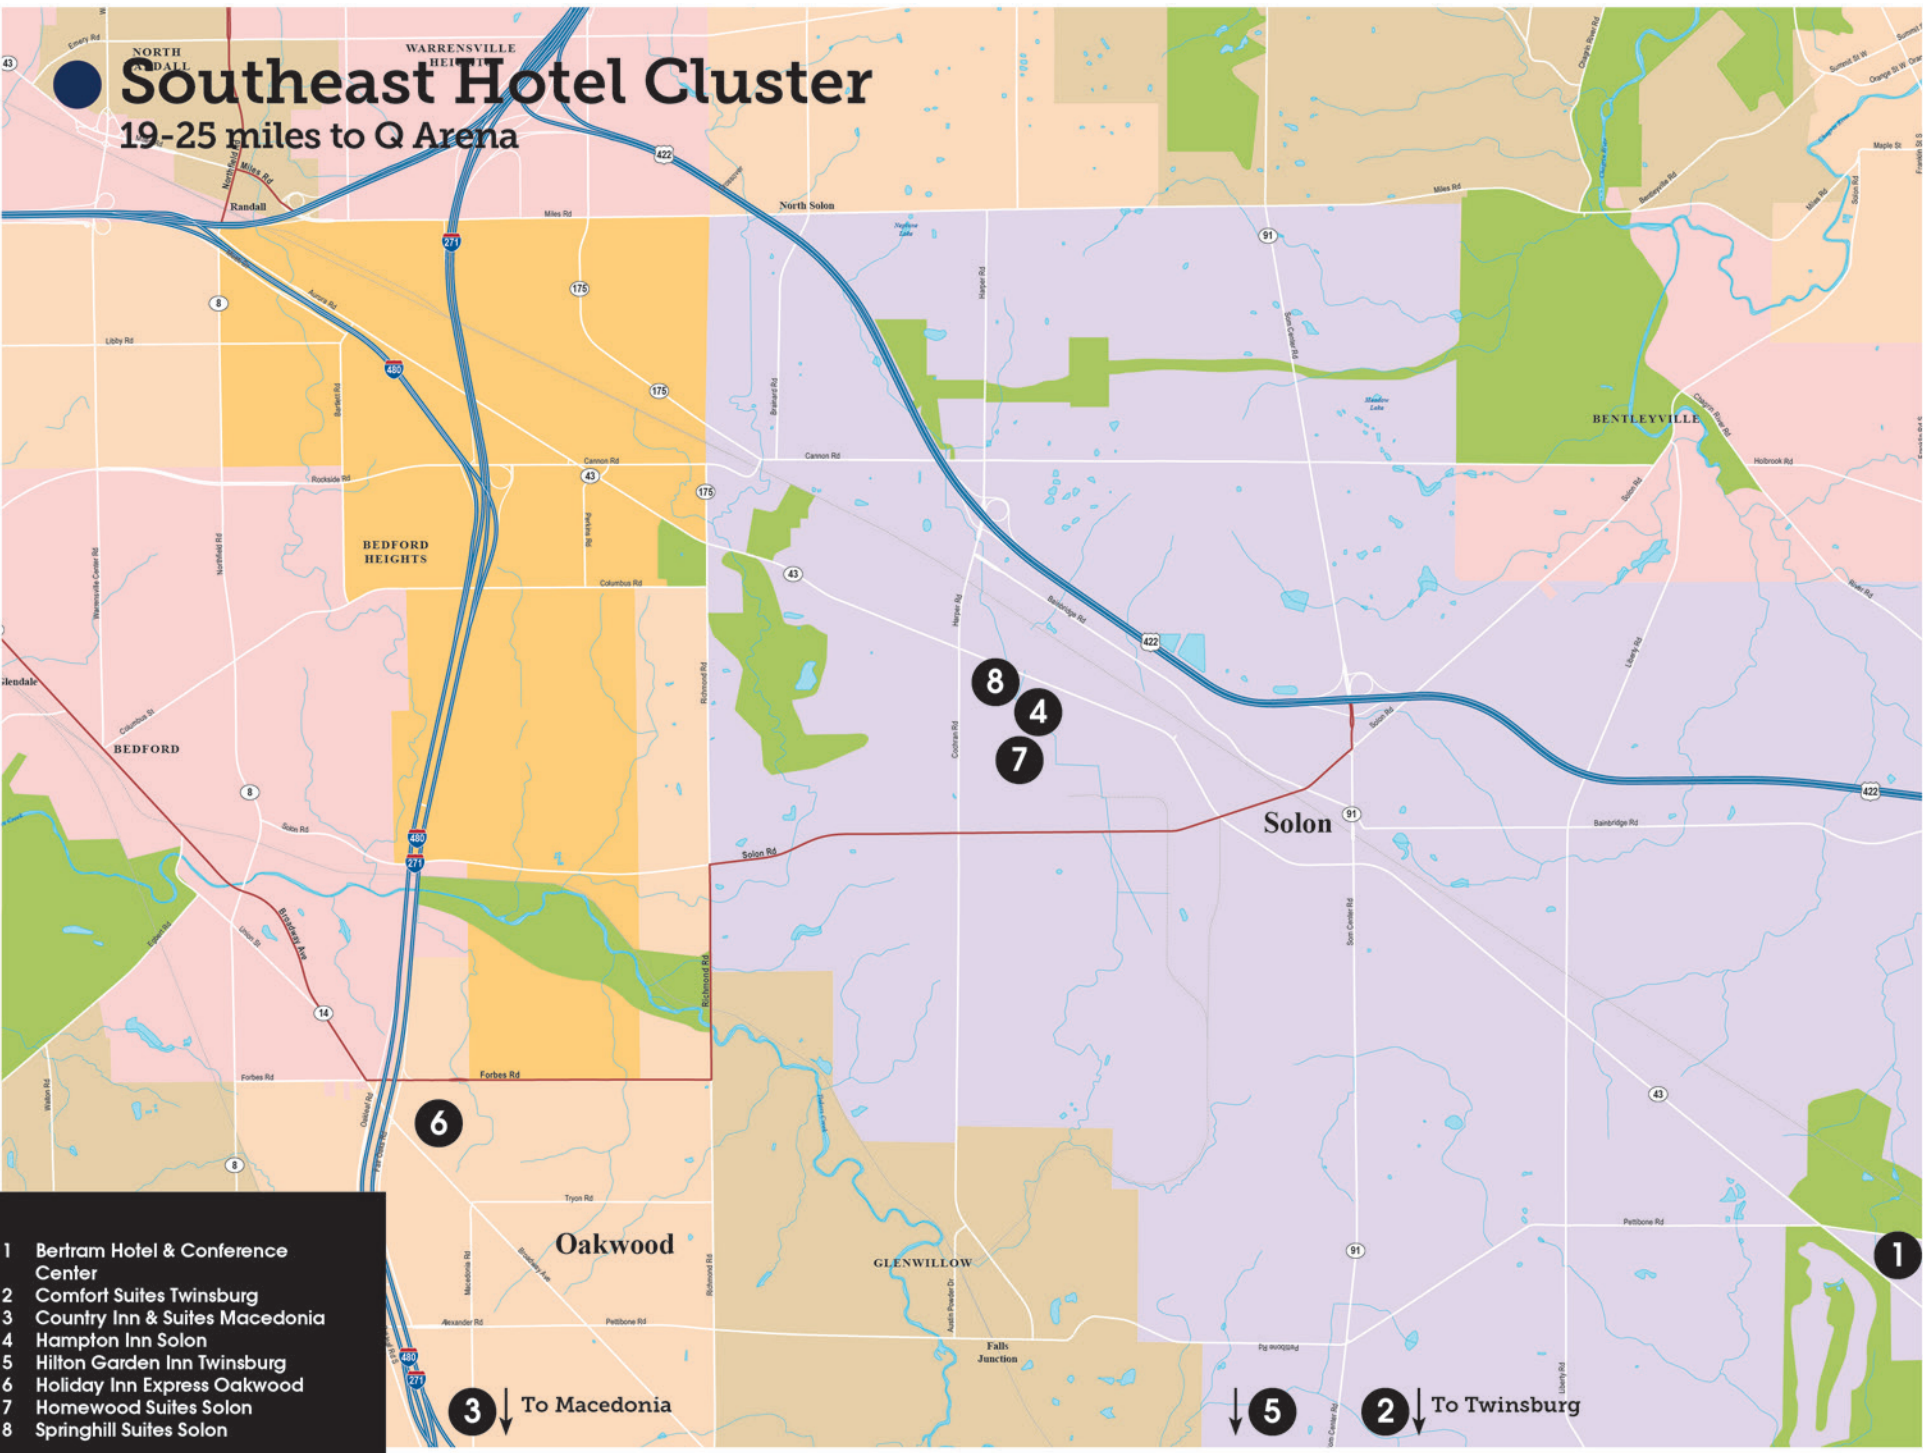

To Bruns- ↓ ● ●

Near West Hotel Cluster

14-16 miles to Q Arena

- 1. Courtland by Marriott Westlake
- 2. Days Inn Lakewood
- 3. Extended Stay America Westlake
- 4. Hampton Inn Westlake
- 5. Holiday Inn Westlake
- 6. Red Roof Inn Westlake
- 7. Residence Inn by Marriott Westlake
- 8. Super 8 Westlake
- 9. Towne Place Suites Westlake
- 10. Travelodge Lakewood

★ Cleveland Convention Center

Fairlawn | Copley Hotel Cluster

15-27 miles to Q Arena

- 1. Courtyard by Marriott Fairlawn
- 2. Days Inn Richfield
- 3. DoubleTree Hotel Fairlawn
- 4. East Extended Stay America Copley
- 5. West Extended Stay America Copley
- 6. Hampton Inn Fairlawn
- 7. Hilton Fairlawn
- 8. Holiday Inn West

South Hotel Cluster
9 miles to Q Arena

- 1 America's Best Value Inn Independence
- 2 Courtyard by Marriott Independence
- 3 Crowne Plaza Cleveland South Independence
- 4 DoubleTree Cleveland South Independence
- 5 Embassy Suites Hotel Cleveland Rockside
- 6 Hampton Inn & Suites Cleveland/ Independence
- 7 Holiday Inn Cleveland South/ Independence
- 8 Hyatt Place
- 9 La Quinta Inn Cleveland Independence
- 10 Red Roof Inn Independence
- 11 Residence Inn by Marriott Independence

Independence

↓ To Akron

Southeast Hotel Cluster 19-25 miles to Q Arena

- 1 Bertram Hotel & Conference Center
- 2 Comfort Suites Twinsburg
- 3 Country Inn & Suites Macedonia
- 4 Hampton Inn Solon
- 5 Hilton Garden Inn Twinsburg
- 6 Holiday Inn Express Oakwood
- 7 Homewood Suites Solon
- 8 Springhill Suites Solon