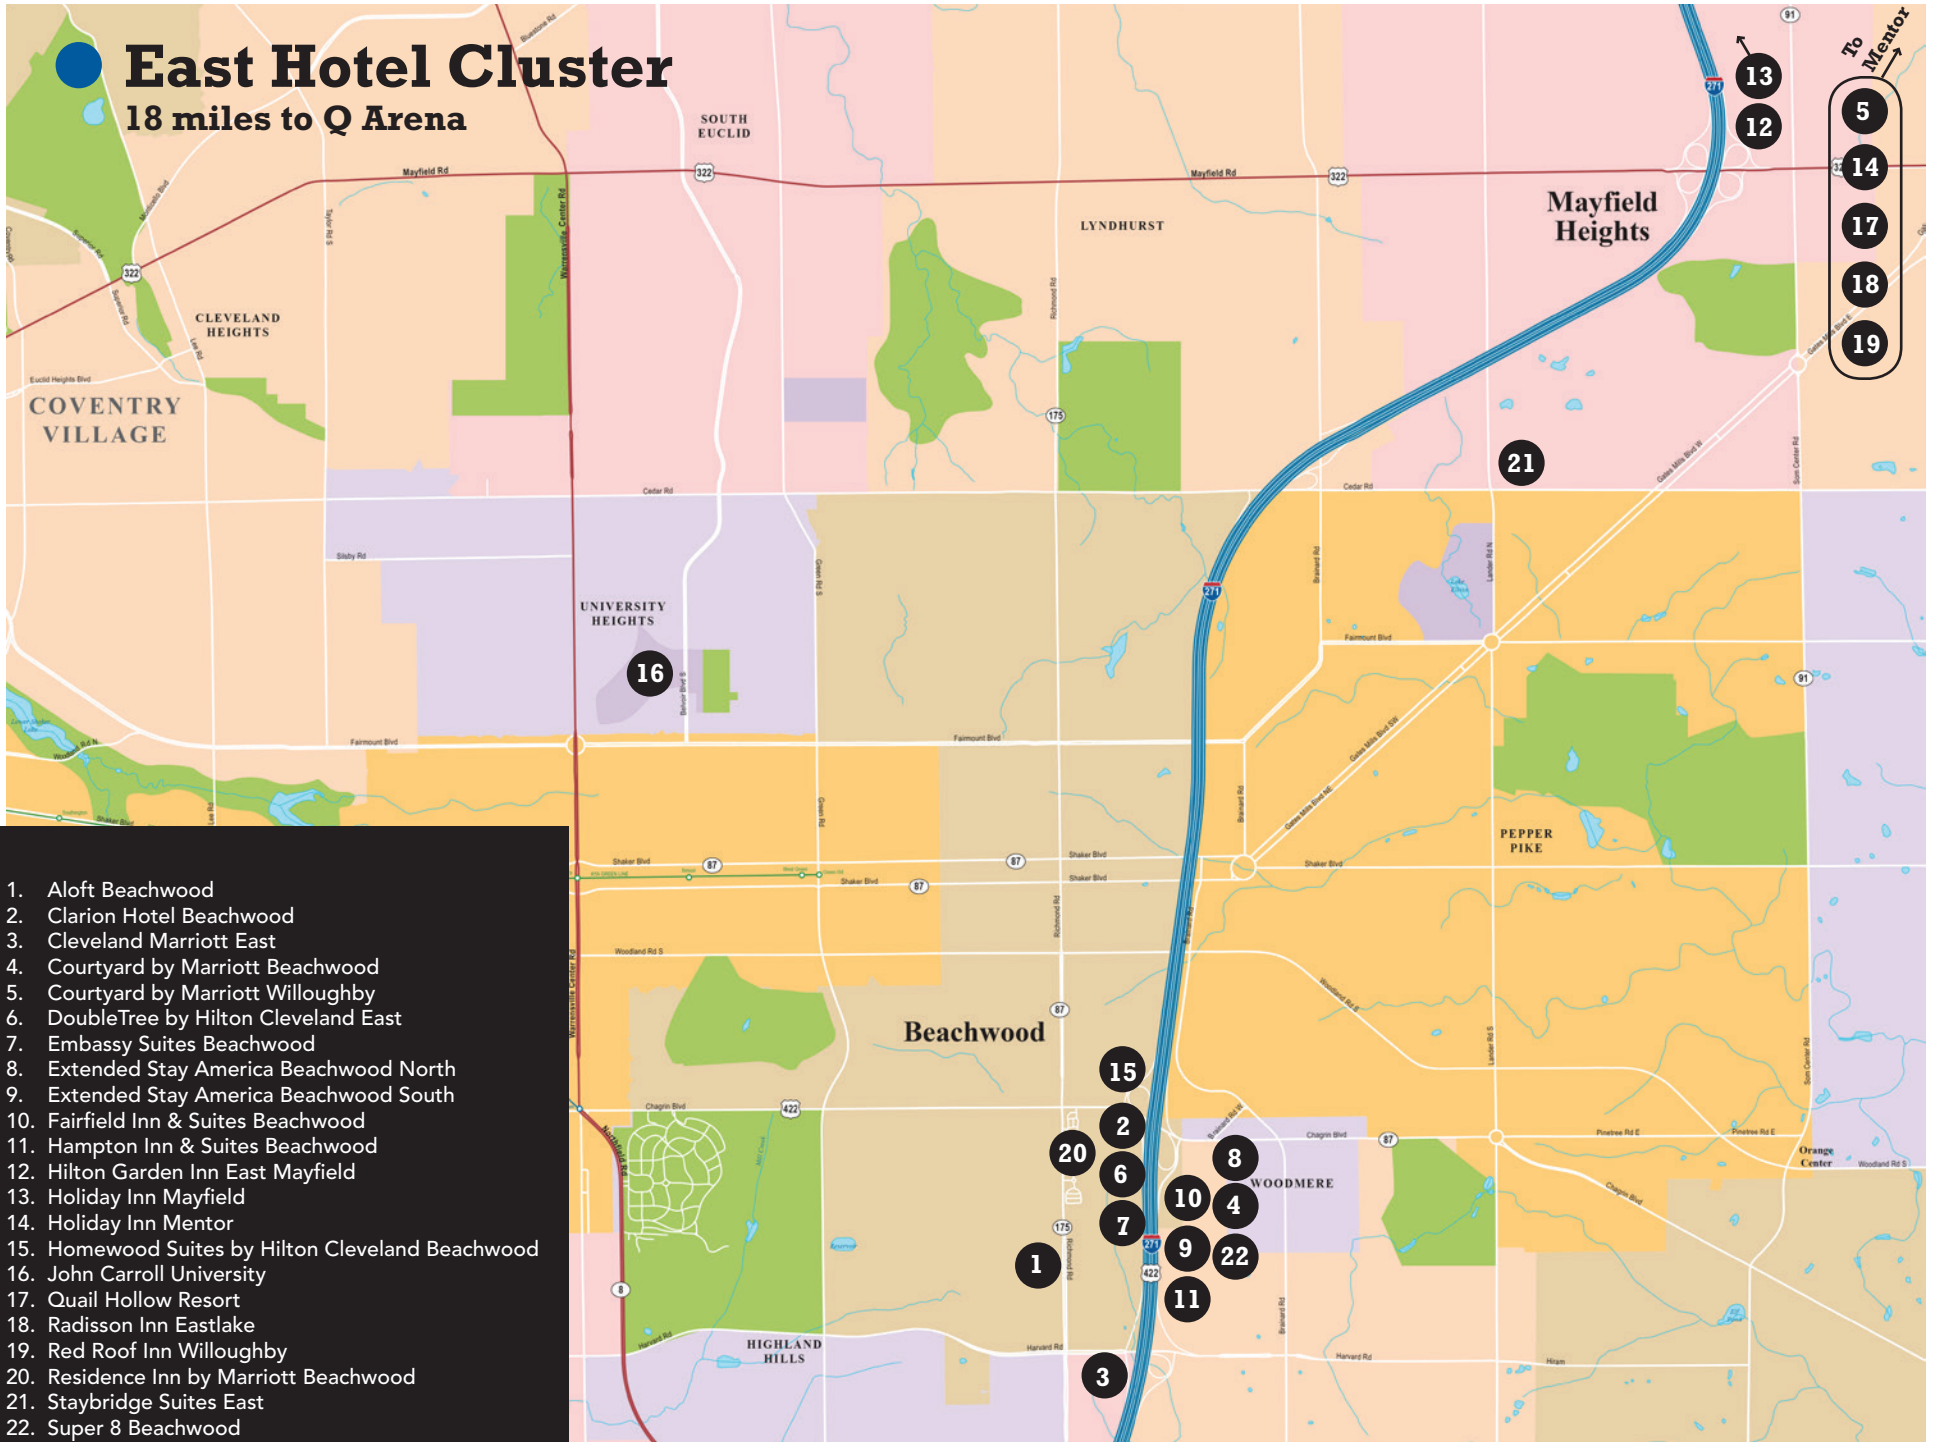

East Hotel Cluster

18 miles to Q Arena

1. Aloft Beachwood
2. Clarion Hotel Beachwood
3. Cleveland Marriott East
4. Courtyard by Marriott Beachwood
5. Courtyard by Marriott Willoughby
6. DoubleTree by Hilton Cleveland East
7. Embassy Suites Beachwood
8. Extended Stay America Beachwood North
9. Extended Stay America Beachwood South
10. Fairfield Inn & Suites Beachwood
11. Hampton Inn & Suites Beachwood
12. Hilton Garden Inn East Mayfield
13. Holiday Inn Mayfield
14. Holiday Inn Mentor
15. Homewood Suites by Hilton Cleveland Beachwood
16. John Carroll University
17. Quail Hollow Resort
18. Radisson Inn Eastlake
19. Red Roof Inn Willoughby
20. Residence Inn by Marriott Beachwood
21. Staybridge Suites East
22. Super 8 Beachwood

University Circle Hotel Cluster

3.5 miles to Q Arena

1. Case Western Reserve University
2. Courtyard by Marriott Cleveland University Circle
3. DoubleTree by Hilton, Tudor Arms Hotel
4. Glidden House
5. Holiday Inn Cleveland Clinic
6. InterContinental Hotel & Conference Center
7. InterContinental Suites Cleveland

To Bruns- ↓ ● ●

Near West Hotel Cluster

14-16 miles to Q Arena

- 1. Courtland by Marriott Westlake
- 2. Days Inn Lakewood
- 3. Extended Stay America Westlake
- 4. Hampton Inn Westlake
- 5. Holiday Inn Westlake
- 6. Red Roof Inn Westlake
- 7. Residence Inn by Marriott Westlake
- 8. Super 8 Westlake
- 9. Towne Place Suites Westlake
- 10. Travelodge Lakewood

Independence

↓ To Akron

Southeast Hotel Cluster 19-25 miles to Q Arena

- 1 Bertram Hotel & Conference Center
- 2 Comfort Suites Twinsburg
- 3 Country Inn & Suites Macedonia
- 4 Hampton Inn Solon
- 5 Hilton Garden Inn Twinsburg
- 6 Holiday Inn Express Oakwood
- 7 Homewood Suites Solon
- 8 Springhill Suites Solon