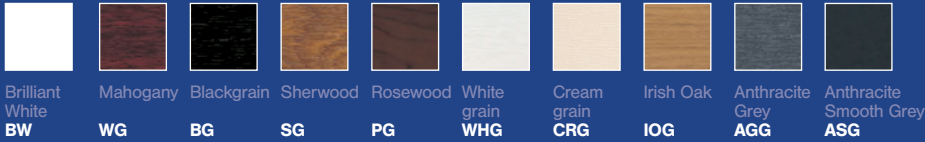

# Laminated Windowboards/ 22mm Bullnose

Available in the following colours:

White Sherwood Rosewood Irish Oak

**W SG PG IOG**

Whites: Finish will vary from catalogue, please request a sample.

Product Code	Description	Pack Qty	White		Woodgrains			Premiergrain
			White W	Pack Qty	Sherwood SG	Rosewood PG	Irish Oak IOG	
LWB/150	150mm Windowboard 5m	1 x 5m	✓					
LWB/200	200mm Windowboard 5m	1 x 5m	✓	1 x 5m	✓	✓	✓	
LWB/225	225mm Windowboard 5m	1 x 5m	✓	1 x 5m	✓	✓	✓	
LWB/250	250mm Windowboard 5m	1 x 5m	✓	1 x 5m	✓	✓	✓	
LWB/300	300mm Windowboard 5m	1 x 5m	✓	1 x 5m	✓	✓	✓	
LWB/600/3.0	600mm Windowboard 3m	1 x 3m	✓	1 x 3m	✓	✓	✓	
LWB/600/4.1	600mm Windowboard 4.1m	1 x 4.1m	✓	1 x 4.1m	✓	✓		

## Accessories - Laminated Windowboards

Product Code	Description	Pack Qty	White	Pack Qty	Sherwood	Rosewood	Irish Oak
LWB/EC	300mm End Cap	50 ea	✓	50 ea	✓	✓	✓
LWB/EM	400mm External Mitre	50 ea	✓	50 ea	✓	✓	✓
LWB/JS	375mm Joint Strip	50 ea	✓	50 ea	✓	✓	✓

# Trims/Window Finishing Trims

Available in the following colours:

Whites: Finish will vary from catalogue, please request a sample.

Product Code	Description	Pack Qty	← White → Woodgrains Premiergrain → Smooth grain →										
			Brilliant White BW	Mahogany WG	Blackgrain BG	Sherwood SG	Rosewood PG	Whitegrain WHG	Creamgrain CRG	Irish Oak IOG	Anthracite Grey AGG	Anthracite Smooth Grey ASG	
607/025	25mm x 9mm Pencil Round Fillet	25 x 5m 10 x 5m	✓						✓				
607/028	28mm x 6mm D Section	25 x 5m 10 x 5m	✓	✓	✓	✓	✓	✓	✓	✓	✓	✓	NEW ✓
612	28mm x 6mm Rectangle 20 x 5m	✓											
608/012	12mm Quadrant	25 x 5m 10 x 5m	✓	✓	✓	✓	✓	✓	✓	✓			
608/019	18mm Quadrant	25 x 5m 10 x 5m	✓	✓	✓	✓	✓	✓	✓	✓	✓	✓	NEW ✓
608/512	12mm Ogee Quadrant	40 x 5m	✓										
608/519	18mm Ogee Quadrant	20 x 5m	✓										
609/020	20mm x 6mm Edge Fillet	25 x 5m 10 x 5m	✓	✓	✓	✓	✓					✓	