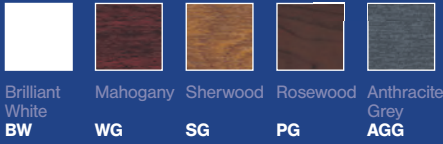

Available in the following colours: