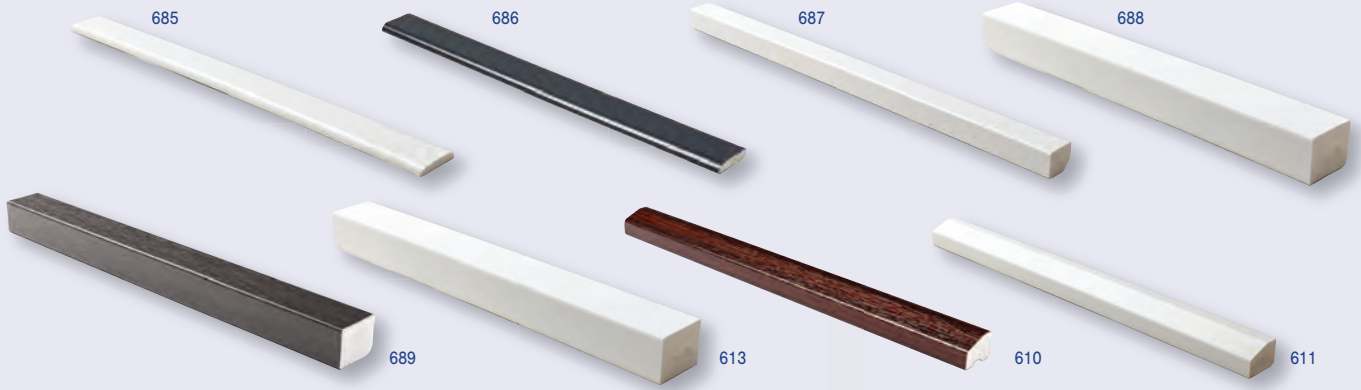

Trims/Window Finishing Trims