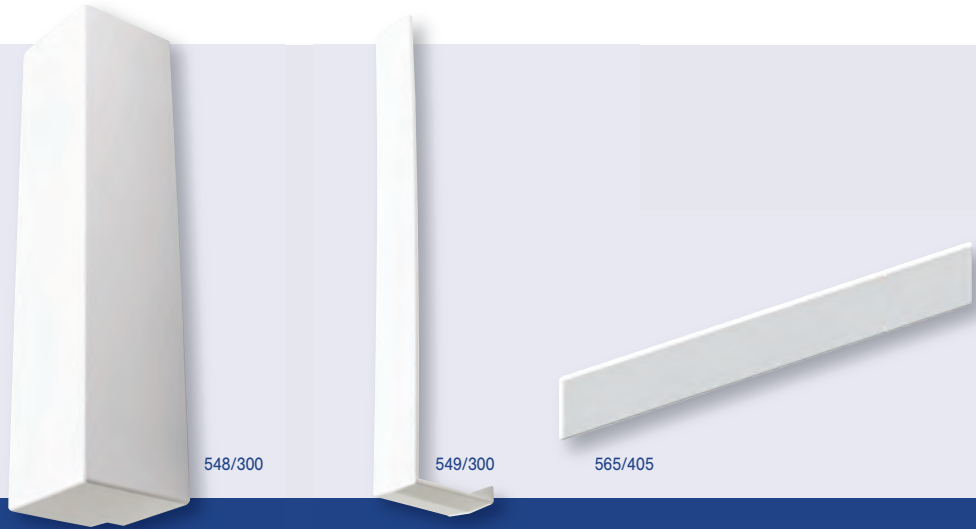

505/ Accessories - Reveal Liner - Long Leg x 8mm

Available in the following colour:

Brilliant
White
BW

Whites: Finish will vary from catalogue, please request a sample.

← White →

Product Code	Description	Pack Qty	Brilliant White BW
548/300	300mm x 60mm Long Leg Ext Corner	10	✓
549/300	300mm x 30mm Long Leg Cover	10	✓
565/405	405mm x 44mm Long Leg End Cap	10	✓