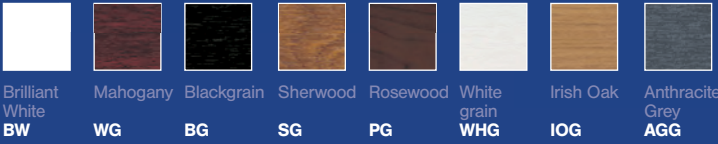

# Ridge Back/Architraves x 7mm

Available in the following colours:

Whites: Finish will vary from catalogue, please request a sample.

Product Code	Description	Pack Qty	White		Woodgrains				Premiergrain		
			Brilliant White BW	Pack Qty	Mahogany WG	Blackgrain BG	Sherwood SG	Rosewood PG	Whitegrain WHG	Creamgrain CRG	Irish Oak IOG
723/025	25mm x 8mm: Ridge Backed Fillet	20 x 5m	✓								
723/040	40mm x 7mm: Ridge Back Pencil Round	10 x 5m	✓	4 x 5m	✓	✓	✓	✓	✓	✓	✓
723/060	60mm x 7mm: Ridge Back Pencil Round	10 x 5m	✓	4 x 5m	✓	✓	✓	✓	✓	✓	✓
723/080	80mm x 7mm: Ridge Back Pencil Round	10 x 5m	✓	4 x 5m			✓	✓			
723/090	90mm x 7mm: Ridge Back Pencil Round	10 x 5m	✓	4 x 5m	✓	✓	✓	✓	✓	✓	✓
723/100	100mm x 7mm: Ridge Back Pencil Round	10 x 5m	✓	4 x 5m	✓		✓	✓			

# Ogee/Architraves x 18mm

Available in the following colours:

Whites: Finish will vary from catalogue, please request a sample.

Product Code	Description	Pack Qty	White	Woodgrains					Premiergrain		
			Brilliant White BW	Mahogany WG	Blackgrain BG	Sherwood SG	Rosewood PG	Whitegrain WHG	Irish Oak IOG	Anthracite Grey AGG	
733/070/5.3	70mm x 18mm Ogee 5.3m Long	5 x 5.3m	✓	✓*	✓	✓	✓	✓	✓*	✓*	✓
733/125	125mm x 18mm Ogee	5 x 5m	✓	✓	✓	✓	✓	✓	✓	✓	✓