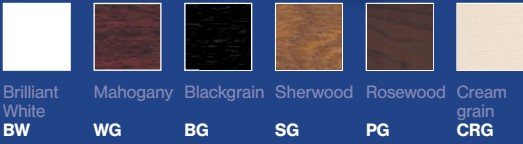

Product Code	Description	White		Woodgrains					Premiergrain
		Pack Qty	Brilliant White BW	Pack Qty	Mahogany WG	Blackgrain BG	Sherwood SG	Rosewood PG	Creamgrain CRG
008/150	150mm x 8mm	2 x 5m	✓						
008/175	175mm x 8mm	2 x 5m	✓	2 x 5m	✓	✓	✓	✓	✓
008/200	200mm x 8mm	2 x 5m	✓	2 x 5m	✓	✓	✓	✓	✓
008/225	225mm x 8mm	2 x 5m	✓	2 x 5m	✓	✓	✓	✓	✓
008/250	250mm x 8mm	2 x 5m	✓						
008/405	405mm x 8mm (Double End)	2 x 5m	✓	2 x 5m	✓	✓	✓	✓	✓

## 008/Accessories - Ogee Fascia x 8mm

Available in the following colours:

Whites: Finish will vary from catalogue, please request a sample.

Product Code	Description	White		Woodgrains					Premiergrain
		Pack Qty	Brilliant White BW	Pack Qty	Mahogany WG	Blackgrain BG	Sherwood SG	Rosewood PG	Creamgrain CRG
0089/300	300mm x 40mm Cover Joint	10	✓	5	✓	✓	✓	✓	✓
0088/300	300mm x 50mm External Corner Joint	10	✓	5	✓	✓	✓	✓	✓
0080/300	300mm Internal Corner Joint	10	✓						
0088/135	300mm 135° External Corner Joint	5	✓	5		✓	✓	✓	