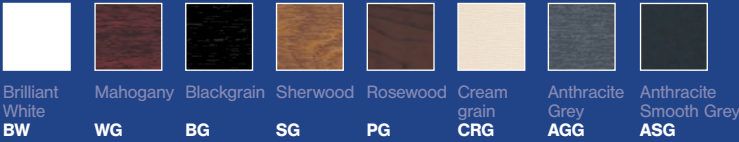

# Trims/Window Finishing Trims

Available in the following colours:

Whites: Finish will vary from catalogue, please request a sample.

Product Code	Description	White		Woodgrains			Premiergrain	
		Pack Qty	Brilliant White BW	Pack Qty	Mahogany WG	Sherwood SG	Rosewood PG	Anthracite Grey AGG
CF50	25mm x 25mm Flexible Angle	10 x 5m	✓	10 x 5m	✓*	✓	✓	
CF70	35mm x 35mm Flexible Angle	20 x 5m	✓					
CF100	50mm x 50mm Flexible Angle	10 x 5m	✓	10 x 5m	✓	✓	✓	✓*
CF150	75mm x 75mm Flexible Angle	5 x 5m	✓					
CTC015	Scotia Self Adhesive 13mm	25 x 5m	✓					
CCQ012	Quadrant Clip 22 x 16mm	25 x 5m	✓					

**NB: All woodgrain flexible angles are foiled Pre-Bent**

\* **Made To Order** Up to three week lead time. Minimum order quantity may apply.

# Flat Back/

Architraves x 7.5mm

Architraves x 5.5mm

Available in the following colours:

Whites: Finish will vary from catalogue, please request a sample.

Product Code	Description	Pack Qty	White		Woodgrains				Premiergrain		Smooth grain
			Brilliant White BW	Pack Qty	Mahogany WG	Blackgrain BG	Sherwood SG	Rosewood PG	Creamgrain CRG	Anthracite Grey AGG	Anthracite Smooth Grey ASG
<b>Architraves x 7.5mm</b>											
702/045	45mm x 7.5mm: Flat Back	10 x 5m	✓								
702/065	65mm x 7.5mm: Flat Back	10 x 5m	✓								
702/095	95mm x 7.5mm: Flat Back	10 x 5m	✓								
<b>Architraves x 5.5mm</b>											
712/045	45mm x 5.5mm: Flat Back	10 x 5m	✓	4 x 5m	✓	✓	✓	✓	✓	✓	NEW ✓
712/065	65mm x 5.5mm: Flat Back	10 x 5m	✓	4 x 5m	✓	✓	✓	✓	✓	✓	NEW ✓
712/095	95mm x 5.5mm: Flat Back	10 x 5m	✓	4 x 5m	✓	✓	✓	✓	✓	✓	NEW ✓