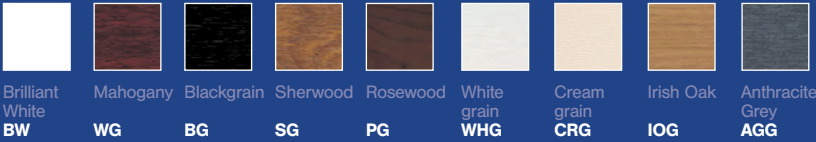

# PVC-U Push Fit/ Hollow Soffit

HSOF3005

Available in the following colours:

Whites: Finish will vary from catalogue, please request a sample.

Product Code	Description	Pack Qty	White		Woodgrains				Premiergrain			
			Brilliant White BW	Pack Qty	Mahogany WG	Blackgrain BG	Sherwood SG	Rosewood PG	Whitegrain WHG	Creamgrain CRG	Irish Oak IOG	Anthracite Grey AGG
HSOF3005	300mm PVCU Push Fit Hollow Soffit	5 x 5m	✓	5 x 5m	✓	✓	✓	✓	✓*	✓	✓	✓