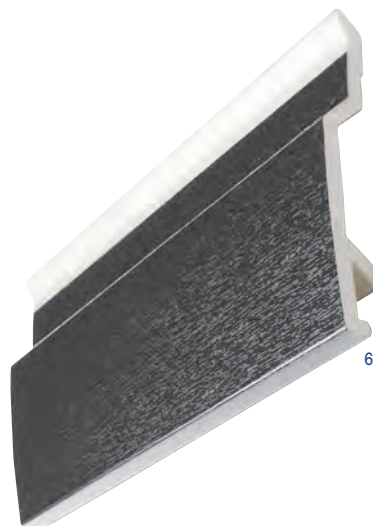

671/100/AGG