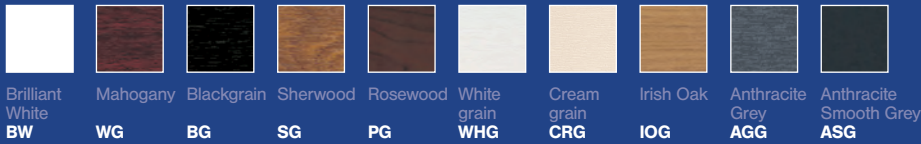

# Image Range/Waveline x 16mm

VCREST

VWAVE

K714

K714/060

Available in the following colours:

Brilliant  
White  
**BW**

White  
**W**

Whites: Finish will vary from catalogue, please request a sample.

Product Code	Description	Pack Qty	Whites		
			Brilliant White <b>BW</b>	White <b>W</b>	
<b>Image Range</b>					
<b>V-CREST</b>	220mm x 16mm Convex Ornate	2 x 5m	✓		
<b>V-WAVE</b>	220mm x 16mm Concave Ornate	2 x 5m	✓		
<b>2D Finials</b>					
<b>K714</b>	350mm x 95mm 2D Finial	10	✓		
<b>K714/060</b>	310mm x 60mm 2D Finial	10	✓		

# 603/ Soffit-General Purpose Boards x 9mm

603

Available in the following colours:

Whites: Finish will vary from catalogue, please request a sample.

Product Code	Description	Pack Qty	← White →		← Woodgrains →					← Premiergrain →			← Smooth grain →
			Brilliant White BW	Mahogany WG	Blackgrain BG	Sherwood SG	Rosewood PG	Whitegrain WHG	Creamgrain CRG	Irish Oak IOG	Anthracite Grey AGG	Anthracite Smooth Grey ASG	
603/100	100mm Plain Soffit	5 x 5m 2 x 5m	✓		✓	✓	✓	✓					
603/125	125mm Plain Soffit	5 x 5m	✓										
603/150	150mm Plain Soffit	5 x 5m 2 x 5m	✓	✓	✓	✓	✓				✓	✓	NEW ✓
603/175	175mm Plain Soffit	5 x 5m 2 x 5m	✓	✓	✓	✓	✓						
603/200	200mm Plain Soffit	5 x 5m 2 x 5m	✓	✓	✓	✓	✓			✓	✓	✓	
603/225	225mm Plain Soffit	5 x 5m 2 x 5m	✓	✓	✓	✓	✓	✓	✓	✓	✓	✓	
603/250	250mm Plain Soffit	5 x 5m 2 x 5m	✓	✓	✓	✓	✓					✓	
603/275	275mm Plain Soffit	2 x 5m 2 x 5m	✓				✓						
603/300	300mm Plain Soffit	2 x 5m 2 x 5m	✓	✓	✓	✓	✓	✓	✓	✓	✓	✓	
603/330	325mm Plain Soffit	2 x 5m	✓										
603/400	400mm Plain Soffit	2 x 5m 2 x 5m	✓	✓	✓	✓	✓	✓	✓	✓	✓	✓	
603/450	450mm Plain Soffit	1 x 5m	✓										
603/500	500mm Plain Soffit	1 x 5m	✓										
603/600	600mm Plain Soffit	1 x 5m	✓										