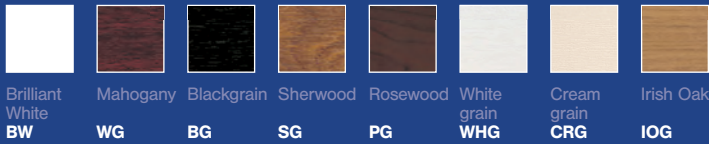

Available in the following colours: