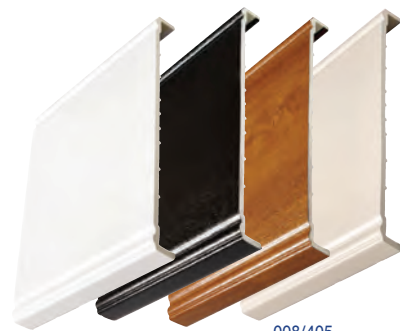

008/Ogee Fascia Boards x 8mm

- → 8mm Ogee fascia board with 35mm return leg
- → Requires a new timber sub-fascia when being used as a fascia board

008/175

Available in the following colours:

Whites: Finish will vary from catalogue, please request a sample.

Product Code	Description	White		Woodgrains					Premiergrain
		Pack Qty	Brilliant White BW	Pack Qty	Mahogany WG	Blackgrain BG	Sherwood SG	Rosewood PG	Creamgrain CRG
008/150	150mm x 8mm	2 x 5m	✓						
008/175	175mm x 8mm	2 x 5m	✓	2 x 5m	✓	✓	✓	✓	✓
008/200	200mm x 8mm	2 x 5m	✓	2 x 5m	✓	✓	✓	✓	✓
008/225	225mm x 8mm	2 x 5m	✓	2 x 5m	✓	✓	✓	✓	✓
008/250	250mm x 8mm	2 x 5m	✓						
008/405	405mm x 8mm (Double End)	2 x 5m	✓	2 x 5m	✓	✓	✓	✓	✓

008/405