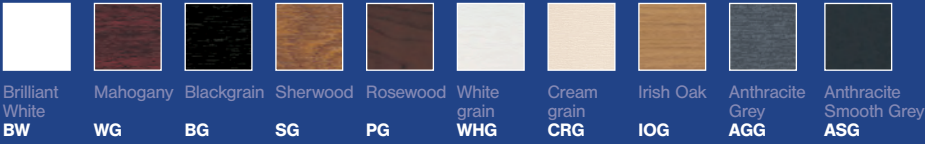

# Trims/Window Finishing Trims

Available in the following colours:

Whites: Finish will vary from catalogue, please request a sample.

Product Code	Description	Pack Qty	← White → Woodgrains Premiergrain → Smooth grain →										
			Brilliant White BW	Mahogany WG	Blackgrain BG	Sherwood SG	Rosewood PG	Whitegrain WHG	Creamgrain CRG	Irish Oak IOG	Anthracite Grey AGG	Anthracite Smooth Grey ASG	
607/025	25mm x 9mm Pencil Round Fillet	25 x 5m 10 x 5m	✓						✓				
607/028	28mm x 6mm D Section	25 x 5m 10 x 5m	✓	✓	✓	✓	✓	✓	✓	✓	✓	✓	NEW ✓
612	28mm x 6mm Rectangle 20 x 5m	✓											
608/012	12mm Quadrant	25 x 5m 10 x 5m	✓	✓	✓	✓	✓	✓	✓	✓			
608/019	18mm Quadrant	25 x 5m 10 x 5m	✓	✓	✓	✓	✓	✓	✓	✓	✓	✓	NEW ✓
608/512	12mm Ogee Quadrant	40 x 5m	✓										
608/519	18mm Ogee Quadrant	20 x 5m	✓										
609/020	20mm x 6mm Edge Fillet	25 x 5m 10 x 5m	✓	✓	✓	✓	✓					✓	

# Trims/Window Finishing Trims

Available in the following colours:

Whites: Finish will vary from catalogue, please request a sample.

Product Code	Description	Pack Qty	White		Woodgrains					Premiergrain			Smooth grain
			Brilliant White BW	Mahogany WG	Blackgrain BG	Sherwood SG	Rosewood PG	Whitegrain WHG	Creamgrain CRG	Irish Oak IOG	Anthracite Grey AGG	Anthracite Smooth Grey ASG	
685	25mm x 4mm D Section	25 x 5m 10 x 5m	✓			✓	✓						
686	28mm x 6mm Edge Fillet	25 x 5m 10 x 5m	✓	✓	✓	✓	✓	✓	✓	✓	✓	✓	NEW ✓
687	15mm x 13mm Rectangle	20 x 5m 5 x 5m	✓	✓	✓	✓	✓				✓		
688	25mm x 30mm Rectangle	10 x 5m	✓										
689	25mm x 20mm Rectangle	10 x 5m 5 x 5m	✓	✓	✓	✓	✓				✓		
613	19mm x 19mm Square Trim	10 x 5m	✓										
610	20mm x 15mm Unitrim	20 x 5m 20 x 5m	✓	✓*		✓	✓				✓	✓	
611	20mm x 15mm Varitrim	20 x 5m	✓										