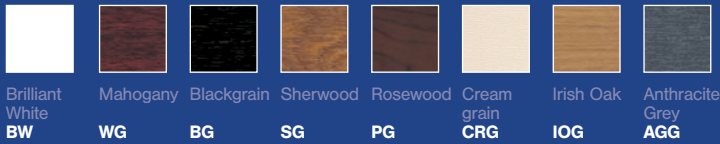

Available in the following colours: