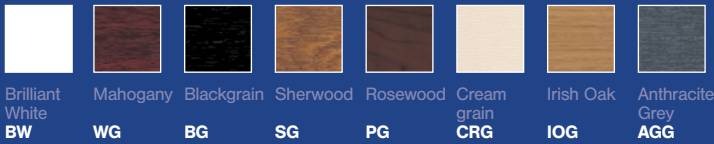

## Woodgrains

Mahogany - WG

Blackgrain - BG

Sherwood - SG

Rosewood - PG

## K22 Foiled Accessories Bullnosed Fascia

← Woodgrains →

Product Code	Description	Pack Qty	Woodgrains			
			Mahogany WG	Blackgrain BG	Sherwood SG	Rosewood PG
K22/694/250	25mm x 250mm End Cap	1 Pair	✓	✓	✓	✓
K22/695/250	250mm x 40mm Cover Joint	1	✓	✓	✓	✓
K22/696/250	250mm x 60mm External Corner Joint	1	✓	✓	✓	✓
K22/697/250	250mm Internal Corner Joint	1	✓	✓	✓	✓
K22/698/250	250mm x 60mm External Corner Extension	1	✓	✓	✓	✓
K22/699/250	250mm x 40mm Cover Joint Extension	1	✓	✓	✓	✓

Whites: Finish will vary from catalogue, please request a sample.

Product Code	Description	White		Woodgrains					Premiergrain		
		Pack Qty	Brilliant White BW	Pack Qty	Mahogany WG	Blackgrain BG	Sherwood SG	Rosewood PG	Creamgrain CRG	Irish Oak IOG	Anthracite Grey AGG
K16/150	150mm x 16mm Square	2 x 5m	✓	2 x 5m	✓	✓	✓	✓			✓
K16/175	175mm x 16mm Square	2 x 5m	✓	2 x 5m	✓	✓	✓	✓			✓
K16/200	200mm x 16mm Square	2 x 5m	✓	2 x 5m	✓	✓	✓	✓	✓	✓	✓
K16/225	225mm x 16mm Square	2 x 5m	✓	2 x 5m	✓	✓	✓	✓			✓
K16/250	250mm x 16mm Square	2 x 5m	✓	2 x 5m	✓	✓	✓	✓			✓
K16/355	350mm x 16mm Square (Double End)	1 x 5m	✓								
K16/405	400mm x 16mm Square (Double End)	1 x 5m	✓	1 x 5m	✓	✓	✓	✓	✓	✓	✓
K16/405/1.25	400mm x 16mm Square (Double End)	1 x 1.25m	✓	1 x 1.25m		✓					✓ NEW