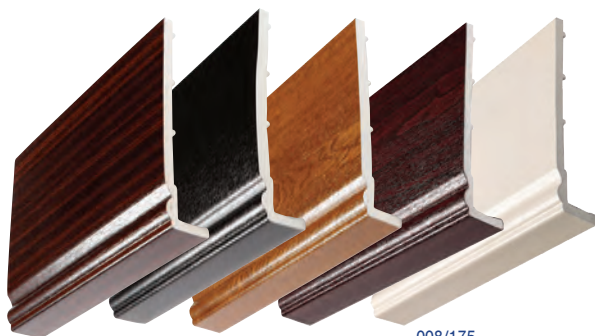

008/Ogee Fascia Boards x 8mm

- → 8mm Ogee fascia board with 35mm return leg
- → Requires a new timber sub-fascia when being used as a fascia board

008/175

Available in the following colours:

Whites: Finish will vary from catalogue, please request a sample.

Product Code	Description	White		Woodgrains					Premiergrain
		Pack Qty	Brilliant White BW	Pack Qty	Mahogany WG	Blackgrain BG	Sherwood SG	Rosewood PG	Creamgrain CRG
008/150	150mm x 8mm	2 x 5m	✓						
008/175	175mm x 8mm	2 x 5m	✓	2 x 5m	✓	✓	✓	✓	✓
008/200	200mm x 8mm	2 x 5m	✓	2 x 5m	✓	✓	✓	✓	✓
008/225	225mm x 8mm	2 x 5m	✓	2 x 5m	✓	✓	✓	✓	✓
008/250	250mm x 8mm	2 x 5m	✓						
008/405	405mm x 8mm (Double End)	2 x 5m	✓	2 x 5m	✓	✓	✓	✓	✓

008/175