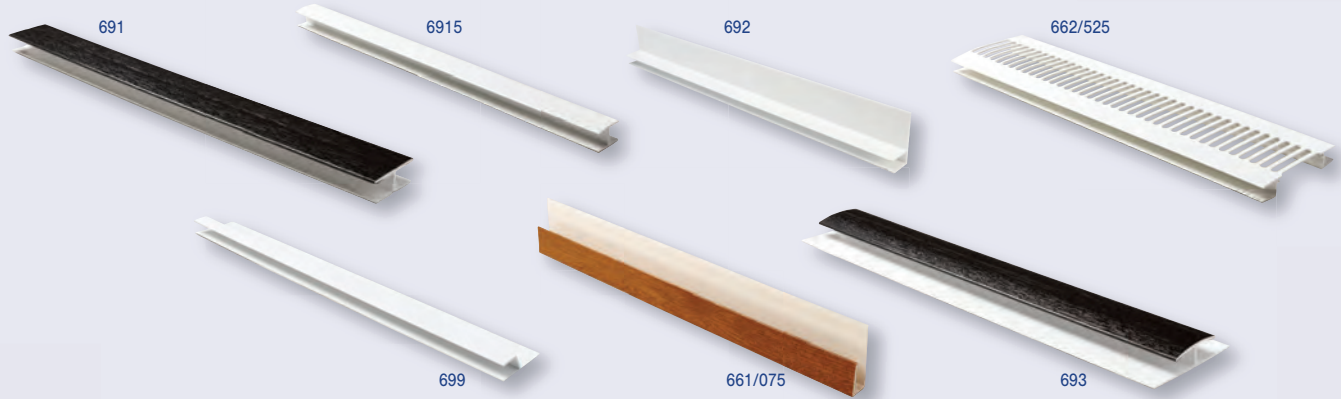

General Purpose/Accessories - Soffit and General Purpose Board