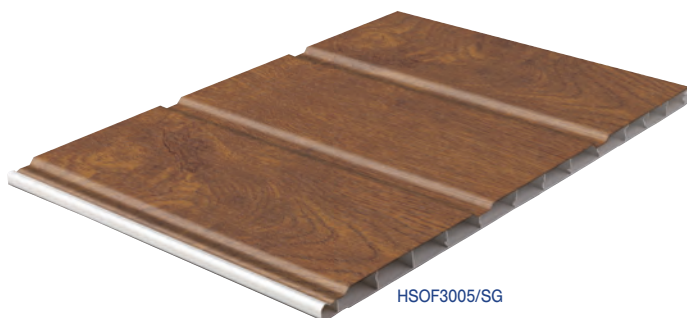

HSOF3005/SG