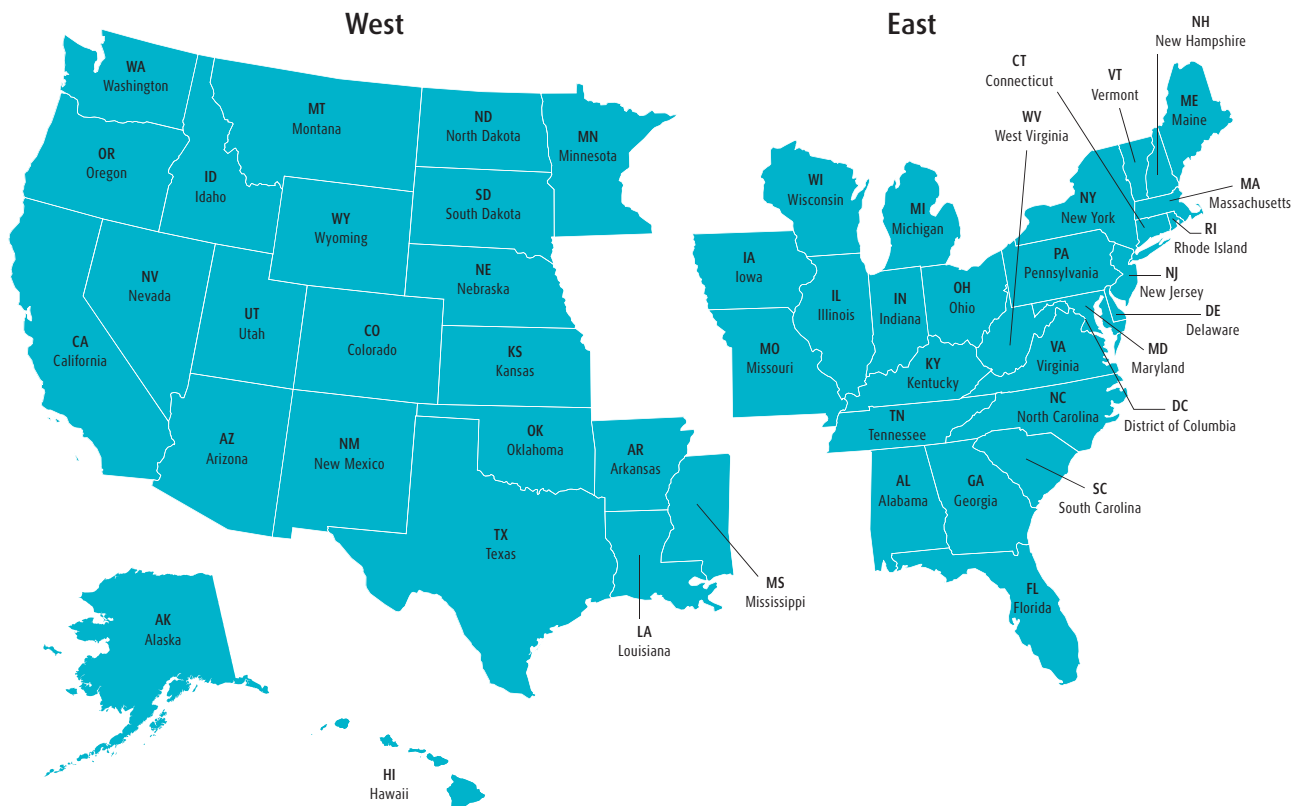

U.S. Export West and East State Classifications

UPS WORLDWIDE EXPEDITED^{SM} AND UPS STANDARD TO CANADA

Use the map above to:

- Determine West and East origin state classifications for UPS Worldwide Expedited shipments.
- Identify state abbreviations for UPS Standard To Canada shipments.

UPS TradeAbility™ is a suite of information-based services providing harmonizer, landed cost and compliance tools. Visit ups.com/tradeability for more information.

UPS Global Advisor^{SM} provides critical information on international shipping and trade. Visit ups.com/globaladvisor for more information.