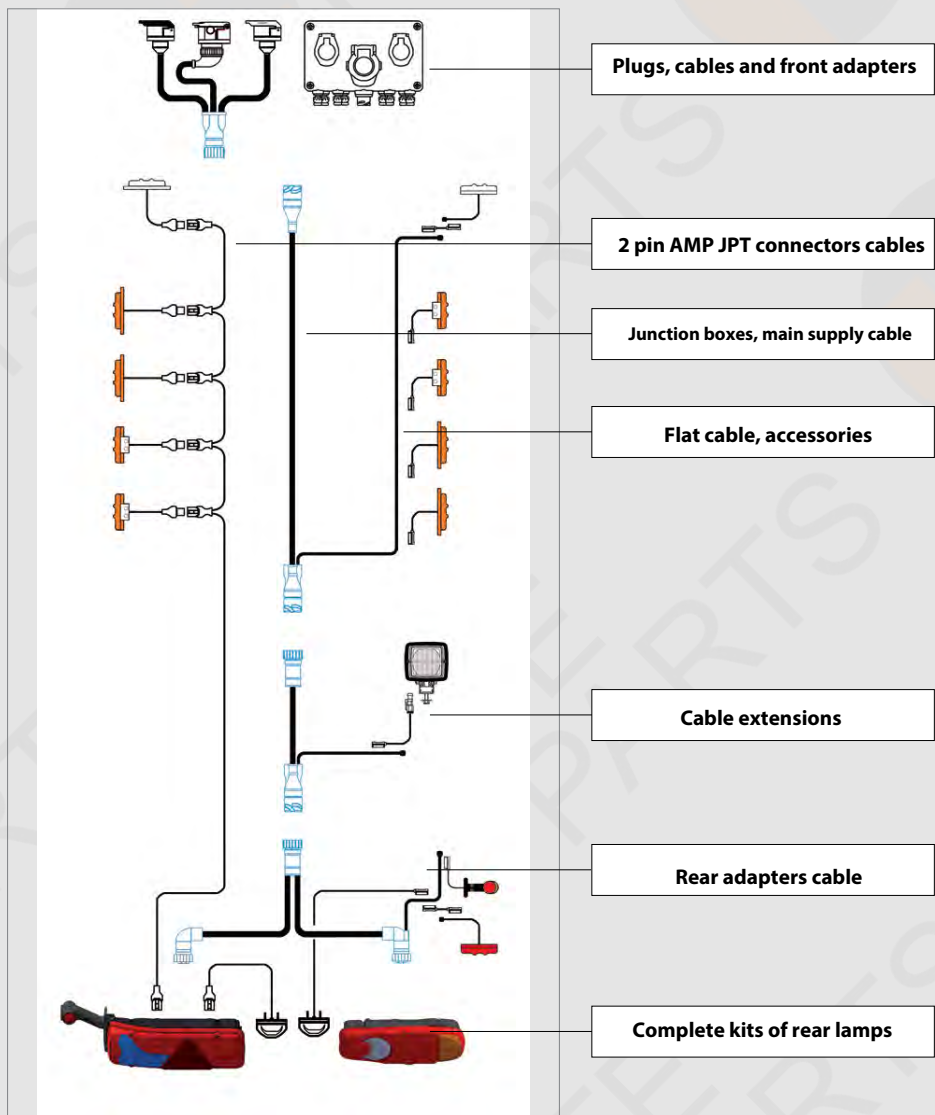

## Heavy vehicles

The 7 pins plug allows for the connection of rear lamps to the complete wiring system, may it be a RSC system or a junction box system.

The 2 pins plug allows for the connection of complementary functions directly to the rear lamps such as end outline marker lamps, license plate lamps.